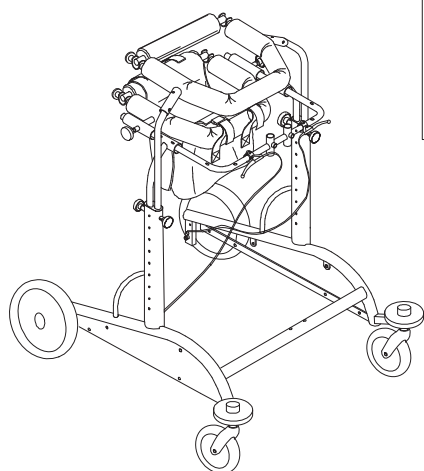

Spare Parts CHEST SUPPORT size 3

pag. 2

**ORMESA**

**DYNAMICO**

THIS DRAWING BELONGS TO ORMESA: IT IS FORBIDDEN TO REPRODUCE, CHANGE OR INFORM ANY THIRD PARTY ABOUT ITS CONTENTS

B	30048	PELVIC SUPPORT WITH EXTERNAL FRAME
B1	30541	CLOSURE SUPPORT BAR + BAND+SCREWS
B2	301776	PAIR OF HANDWHEELS M10x20
B3	301774	PAIR OF SPRING LOCKING M12X1
B4	30553	PELVIC FRAME+STRAP+HANDWHEELS
B5	171289	HARNESS
B6	301777	PAIR OF VERTICAL BARS OF THE PELVIC SUPPORT+ SCREWS
B7	30570	EXTERNAL PELVIC FRAME + SCREWS
POS.	PART NR.	DESCRIPTION

Spare Parts PELVIC SUPPORT size 3

pag. 3

**ORMESA**

**DYNAMICO**

THIS DRAWING BELONGS TO ORMESA: IT IS FORBIDDEN TO REPRODUCE, CHANGE OR INFORM ANY THIRD PARTY ABOUT ITS CONTENTS

C	102669	DYNAMICO-3 WITHOUT CHEST/PELVIC SUPPORTS
C1	301778	PAIR OF VERTICAL SIDE
C2	301782	PAIR OF HANDWHEELS M10x25
C3	30481	BASE WITHOUT WHEELS
C4	301781	PAIR OF REAR BUMPER
C5	301780	PAIR OF FRONT BUMPER
C6	301779	PAIR OF WHEELS 80X24 +SCREWS+ SPACERS
POS.	PART NR.	DESCRIPTION

Spare Parts BASE size 3

POS.	PART NR.	DESCRIPTION
A	30044.A	COMPLETE CHEST SUPPORT
B	30048	PELVIC SUPPORT WITH EXTERNAL FRAME
C	102666	OUTDOOR DYNAMICO-3 WITHOUT CHEST/PELVIC SUPPORTS
D	30426	SET OF CABLES+HAND-BRAKE LEVERS