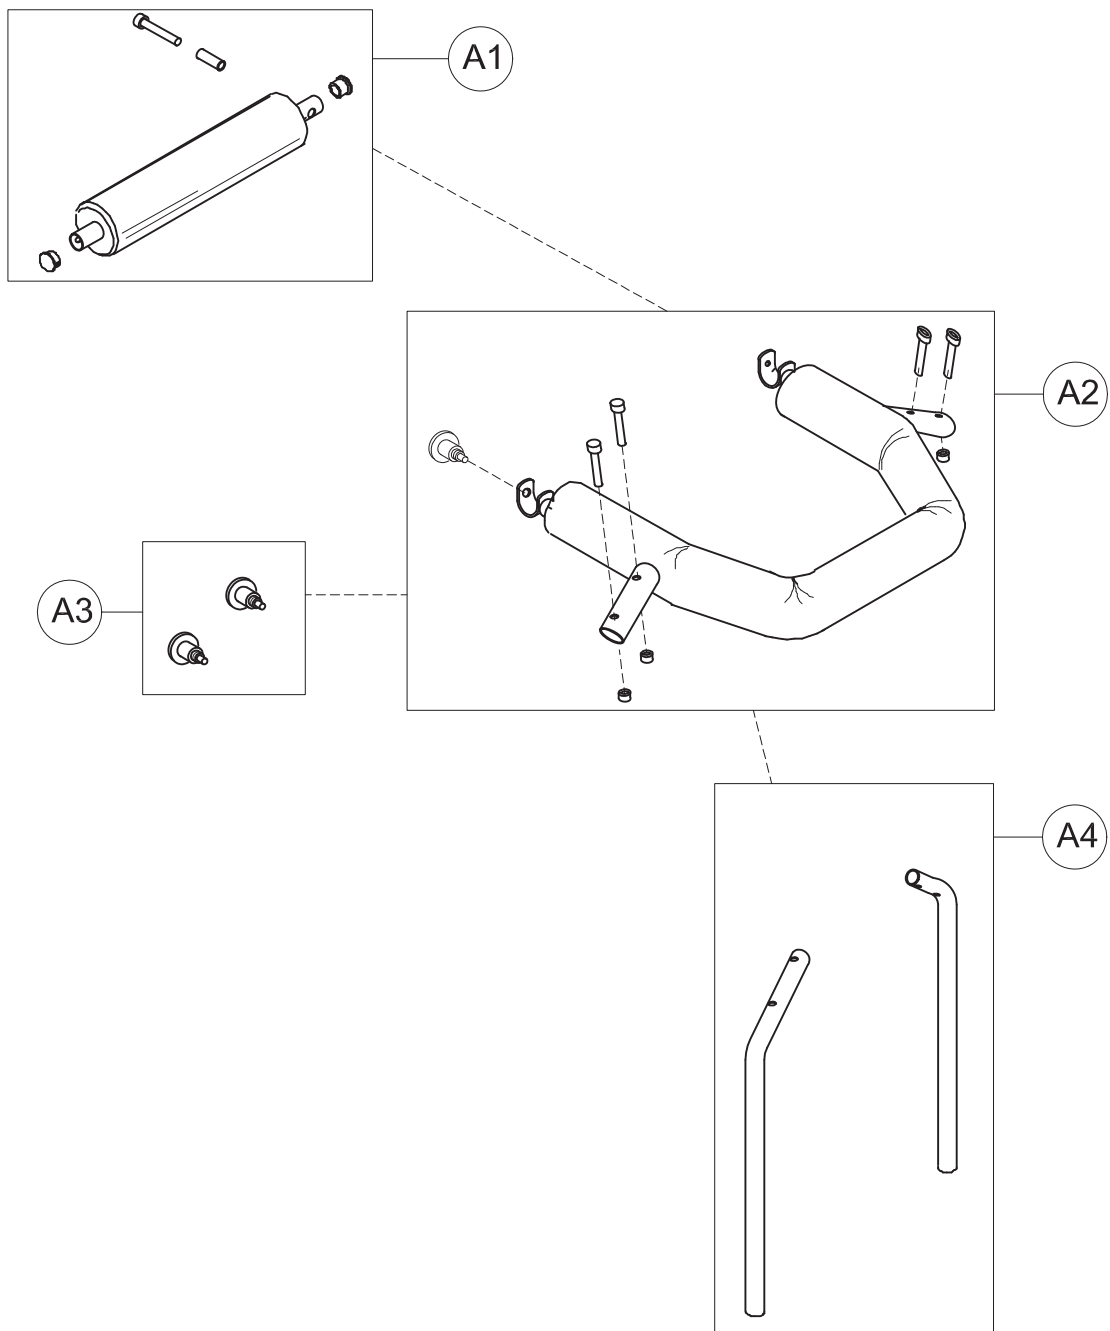

A	30044.A	COMPLETE CHEST SUPPORT
A1	30541	CLOSURE SUPPORT BAR + BAND+SCREWS
A2	30542	CHEST FRAME +BAND+SCREWS
A3	301774	PAIR OF SPRING LOCKING M12X1
A4	301775	PAIR OF VERTICAL BARS OF THE CHEST SUPPORT + SCREWS
POS.	PART NR.	DESCRIPTION

Spare Parts

CHEST SUPPORT size 3

pag. 2

ORMESA

OUTDOOR DYNAMICO

THIS DRAWING BELONGS TO ORMESA: IT IS FORBIDDEN TO REPRODUCE, CHANGE OR INFORM ANY THIRD PARTY ABOUT ITS CONTENTS