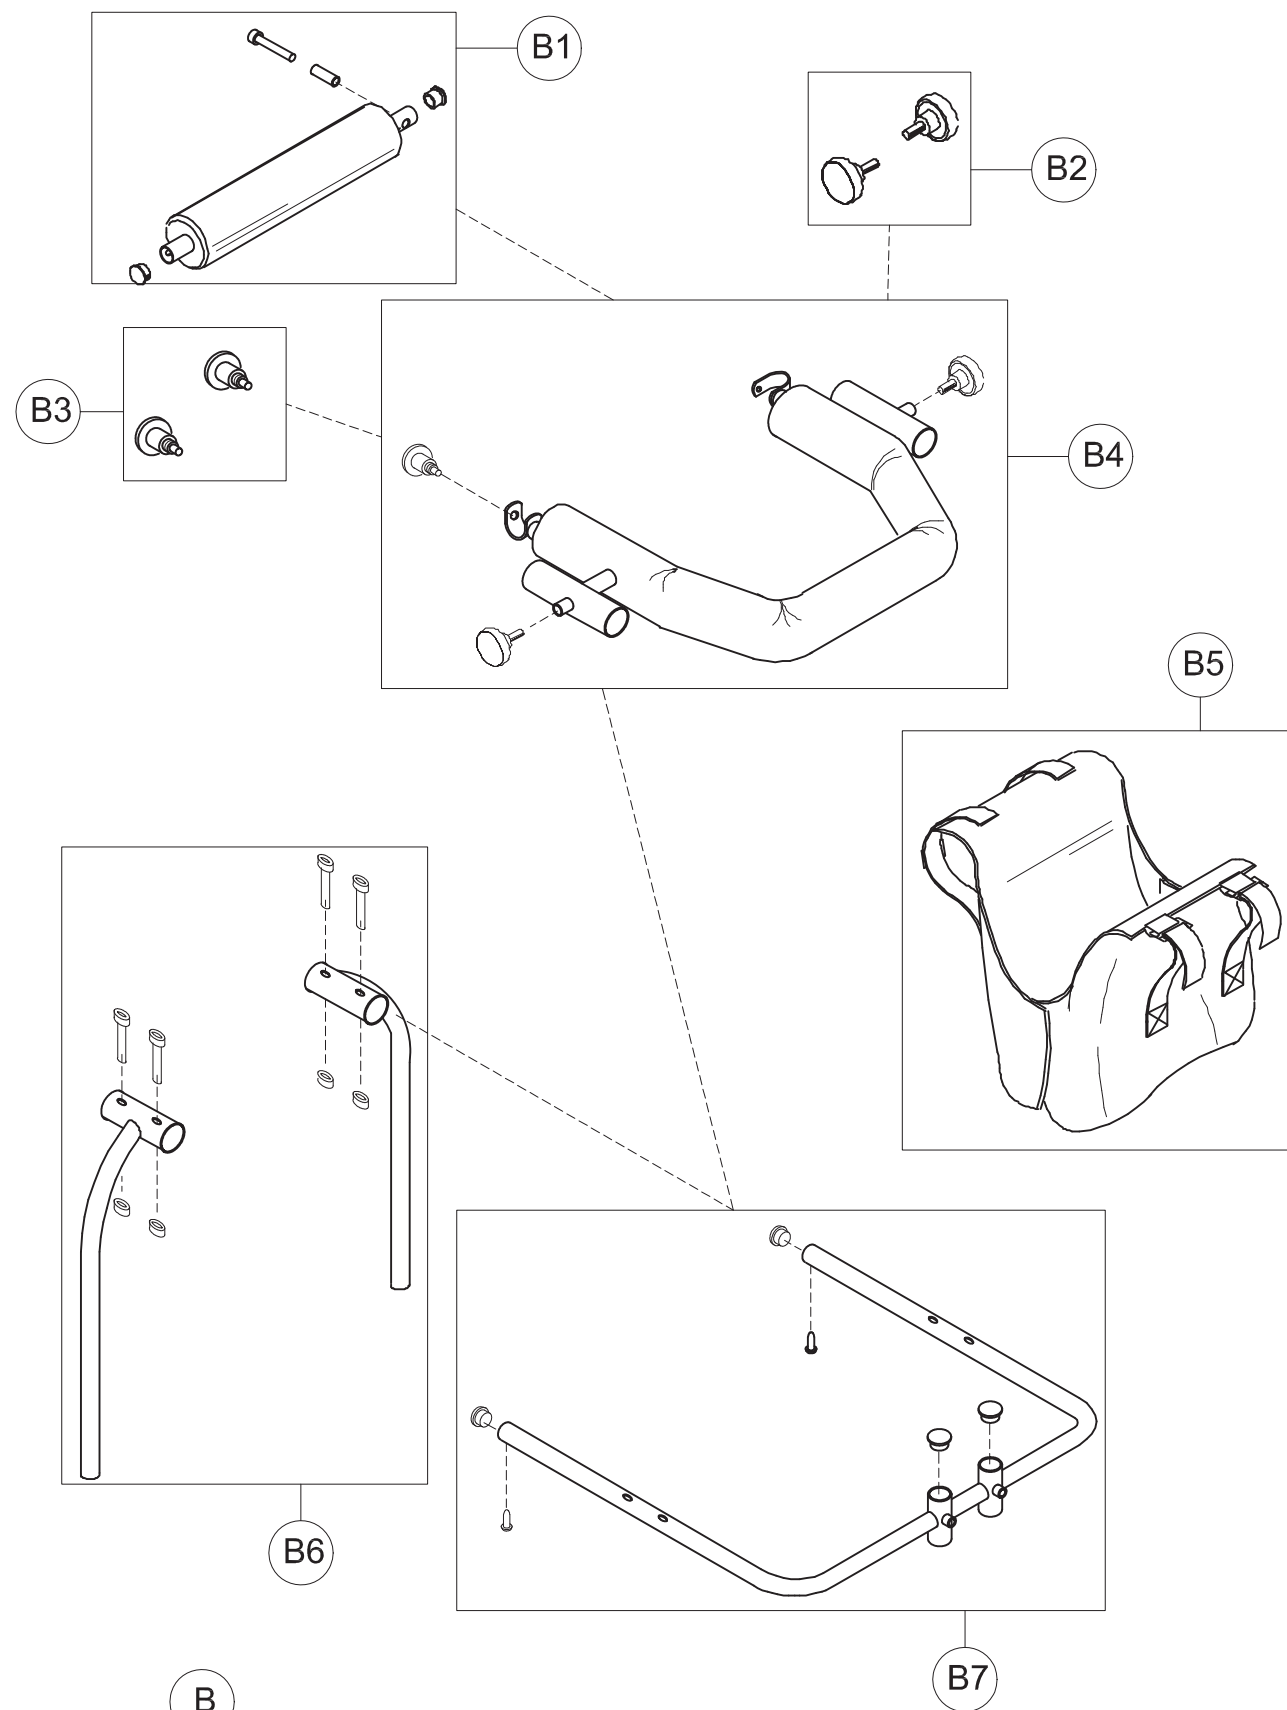

Spare Parts

CHEST SUPPORT size 1

pag. 2

**ORMESA**

**DYNAMICO**

THIS DRAWING BELONGS TO ORMESA; IT IS FORBIDDEN TO REPRODUCE, CHANGE OR INFORM ANY THIRD PARTY ABOUT ITS CONTENTS

B	30046	PELVIC SUPPORT WITH EXTERNAL FRAME
B1	30468	CLOSURE SUPPORT BAR + BAND+SCREWS
B2	301776	PAIR OF HANDWHEELS M10x20
B3	301774	PAIR OF SPRING LOCKING M12X1
B4	30470	PELVIC FRAME+STRAP+HANDWHEELS
B5	171287	HARNESS
B6	301777	PAIR OF VERTICAL BARS OF THE PELVIC SUPPORT+ SCREWS
B7	30573	EXTERNAL PELVIC FRAME + SCREWS
POS.	PART NR.	DESCRIPTION

Spare Parts PELVIC SUPPORT size 1

pag. 3

**ORMESA**

**DYNAMICO**

THIS DRAWING BELONGS TO ORMESA; IT IS FORBIDDEN TO REPRODUCE, CHANGE OR INFORM ANY THIRD PARTY ABOUT ITS CONTENTS

C	102671	DYNAMICO-1 WITHOUT CHEST/PELVIC SUPPORTS
C1	30576	BASE AND SIDES WITHOUT WHEELS
C2	301782	PAIR OF HANDWHEELS M10x25
C3	301781	PAIR OF REAR BUMPER
C4	301780	PAIR OF FRONT BUMPER
C5	301779	PAIR OF WHEELS 80X24 +SCREWS+ SPACERS
POS.	PART NR.	DESCRIPTION