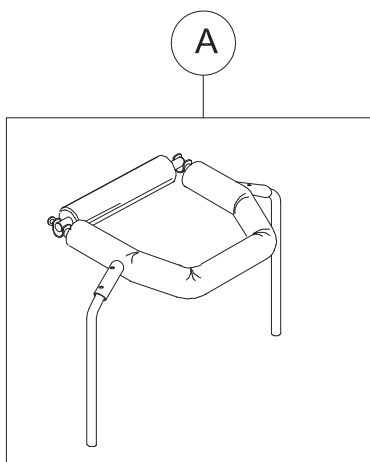

Spare Parts PELVIC SUPPORT size 3

pag. 3

**ORMESA**

**DYNAMICO**

THIS DRAWING BELONGS TO ORMESA: IT IS FORBIDDEN TO REPRODUCE, CHANGE OR INFORM ANY THIRD PARTY ABOUT ITS CONTENTS

C	102669	DYNAMICO-3 WITHOUT CHEST/PELVIC SUPPORTS
C1	301778	PAIR OF VERTICAL SIDE
C2	301782	PAIR OF HANDWHEELS M10x25
C3	30481	BASE WITHOUT WHEELS
C4	301781	PAIR OF REAR BUMPER
C5	301780	PAIR OF FRONT BUMPER
C6	301779	PAIR OF WHEELS 80X24 +SCREWS+ SPACERS
POS.	PART NR.	DESCRIPTION

Spare Parts BASE size 3

POS.	PART NR.	DESCRIPTION
A	30044.A	COMPLETE CHEST SUPPORT
B	30048	PELVIC SUPPORT WITH EXTERNAL FRAME
C	102666	OUTDOOR DYNAMICO-3 WITHOUT CHEST/PELVIC SUPPORTS
D	30426	SET OF CABLES+HAND-BRAKE LEVERS

Spare Parts BASE, PELVIC and CHEST SUPPORTS size 3 pag. 1

**ORMESA**

**OUTDOOR DYNAMICO**

THIS DRAWING BELONGS TO ORMESA: IT IS FORBIDDEN TO REPRODUCE, CHANGE OR INFORM ANY THIRD PARTY ABOUT ITS CONTENTS