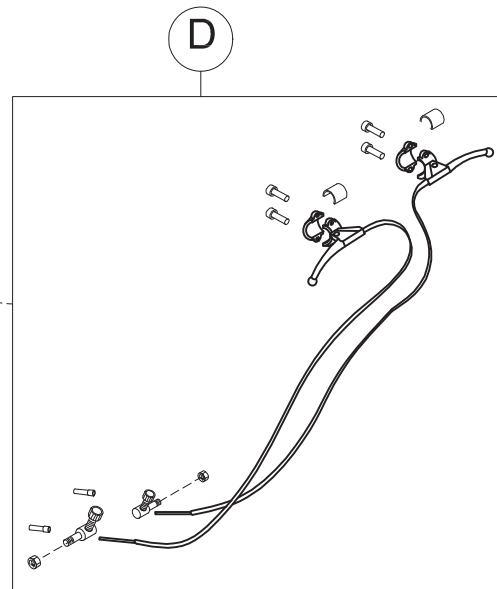

POS.	PART NR.	DESCRIPTION
A	30043.A	COMPLETE CHEST SUPPORT
B	30047	PELVIC SUPPORT WITH EXTERNAL FRAME
C	102667	OUTDOOR DYNAMICO-2 WITHOUT CHEST/PELVIC SUPPORTS
D	30427	SET OF CABLES+HAND-BRAKE LEVERS

Spare Parts BASE, PELVIC and CHEST SUPPORTS size 2 pag. 1

ORMESA

OUTDOOR DYNAMICO

THIS DRAWING BELONGS TO ORMESA: IT IS FORBIDDEN TO REPRODUCE, CHANGE OR INFORM ANY THIRD PARTY ABOUT ITS CONTENTS