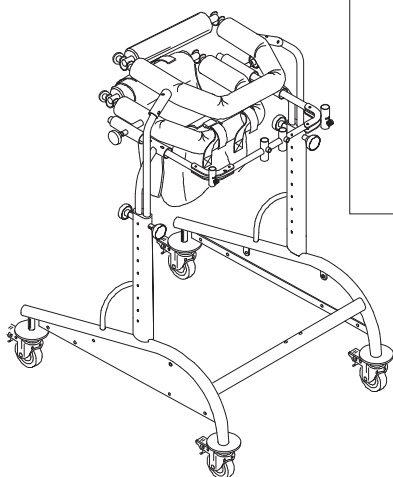

**Spare Parts BASE size 3**

A

B

C

POS.	PART NR.	DESCRIPTION
A	30045.A	COMPLETE CHEST/TRUNK SUPPORT
B	30049	PELVIC SUPPORT WITH EXTERNAL FRAME
C	102668	DYNAMICO-4 WITHOUT CHEST/PELVIC SUPPORTS

Spare Parts BASE, PELVIC and CHEST SUPPORTS size 4 pag. 1

**ORMESA**

**DYNAMICO**

THIS DRAWING BELONGS TO ORMESA: IT IS FORBIDDEN TO REPRODUCE, CHANGE OR INFORM ANY THIRD PARTY ABOUT ITS CONTENTS

A

B

C

POS.	PART NR.	DESCRIPTION
A	30252	COMPLETE CHEST/TRUNK SUPPORT
B	30557	PELVIC SUPPORT WITH EXTERNAL FRAME
C	102675	DYNAMICO-5 WITHOUT CHEST/PELVIC SUPPORTS

Spare Parts BASE, PELVIC and CHEST SUPPORTS size 5 pag. 1

**ORMESA**

**DYNAMICO**

THIS DRAWING BELONGS TO ORMESA: IT IS FORBIDDEN TO REPRODUCE, CHANGE OR INFORM ANY THIRD PARTY ABOUT ITS CONTENTS

A

B

C

POS.	PART NR.	DESCRIPTION
A	30045.A	COMPLETE CHEST/TRUNK SUPPORT
B	30049	PELVIC SUPPORT WITH EXTERNAL FRAME
C	102668	DYNAMICO-4 WITHOUT CHEST/PELVIC SUPPORTS

Spare Parts BASE, PELVIC and CHEST SUPPORTS size 4 pag. 1

**ORMESA**

**DYNAMICO**

THIS DRAWING BELONGS TO ORMESA: IT IS FORBIDDEN TO REPRODUCE, CHANGE OR INFORM ANY THIRD PARTY ABOUT ITS CONTENTS

POS.	PART NR.	DESCRIPTION
A	30045.A	COMPLETE CHEST SUPPORT
B	30049	PELVIC SUPPORT WITH EXTERNAL FRAME
C	102664	OUTDOOR DYNAMICO-4 WITHOUT CHEST/PELVIC SUPPORTS
D	30377	SET OF CABLES+HAND-BRAKE LEVERS