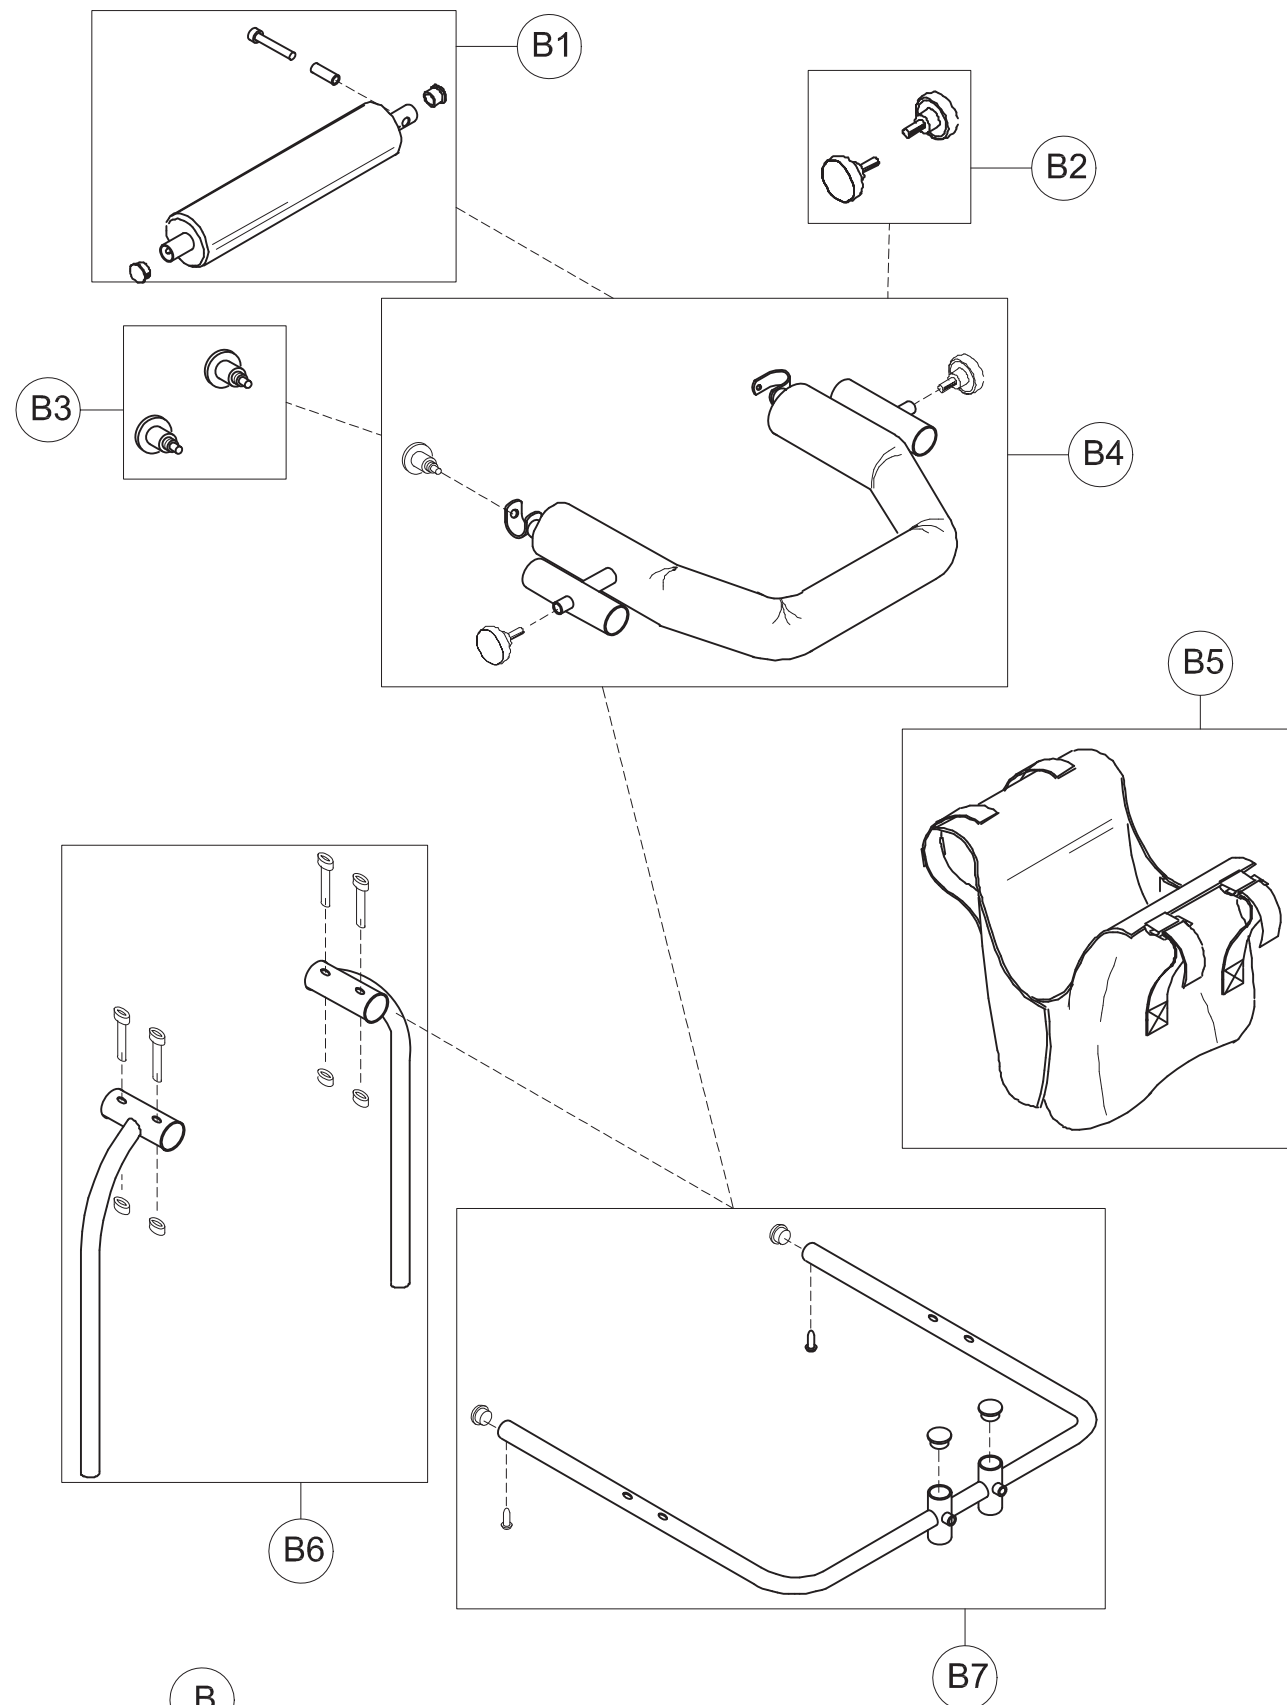

**ORMESA**

**DYNAMICO**

THIS DRAWING BELONGS TO ORMESA: IT IS FORBIDDEN TO REPRODUCE, CHANGE OR INFORM ANY THIRD PARTY ABOUT ITS CONTENTS

A	30044.A	COMPLETE CHEST SUPPORT
A1	30541	CLOSURE SUPPORT BAR + BAND+SCREWS
A2	30542	CHEST FRAME +BAND+SCREWS
A3	301774	PAIR OF SPRING LOCKING M12X1
A4	301775	PAIR OF VERTICAL BARS OF THE CHEST SUPPORT + SCREWS
POS.	PART NR.	DESCRIPTION

Spare Parts CHEST SUPPORT size 3

pag. 2

**ORMESA**

**DYNAMICO**

THIS DRAWING BELONGS TO ORMESA: IT IS FORBIDDEN TO REPRODUCE, CHANGE OR INFORM ANY THIRD PARTY ABOUT ITS CONTENTS

B	30048	PELVIC SUPPORT WITH EXTERNAL FRAME
B1	30541	CLOSURE SUPPORT BAR + BAND+SCREWS
B2	301776	PAIR OF HANDWHEELS M10x20
B3	301774	PAIR OF SPRING LOCKING M12X1
B4	30553	PELVIC FRAME+STRAP+HANDWHEELS
B5	171289	HARNESS
B6	301777	PAIR OF VERTICAL BARS OF THE PELVIC SUPPORT+ SCREWS
B7	30570	EXTERNAL PELVIC FRAME + SCREWS
POS.	PART NR.	DESCRIPTION