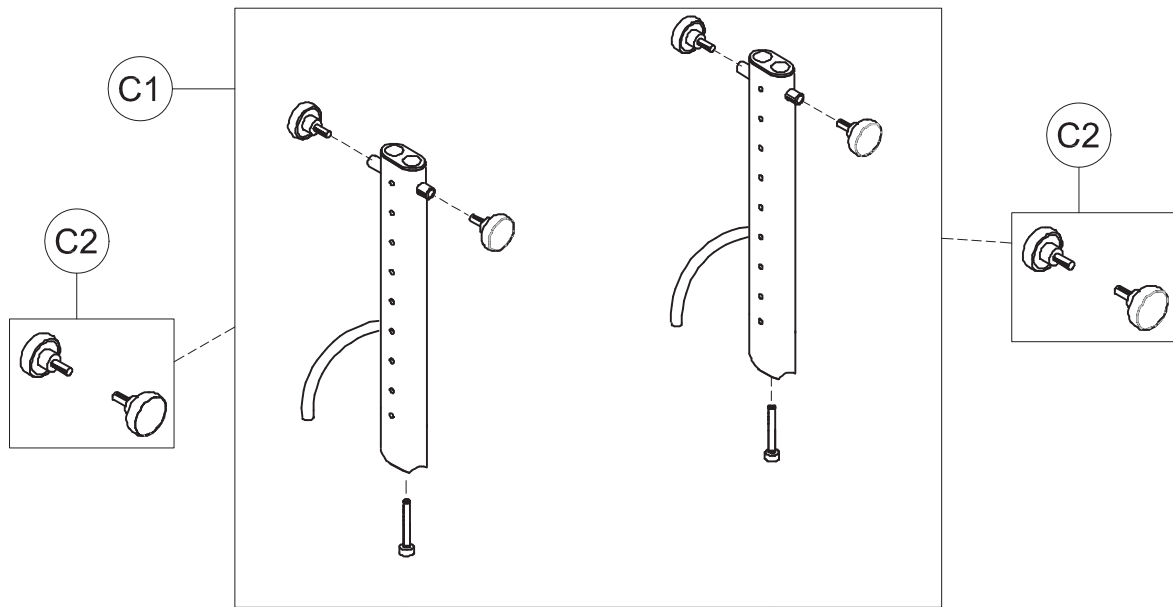

POS. PART NR. DESCRIPTION

**Spare Parts BASE size 4**

A	30045.A	COMPLETE CHEST SUPPORT
A1	30554	CLOSURE SUPPORT BAR + BAND+SCREWS
A2	30555	CHEST FRAME +BAND+SCREWS
A3	301774	PAIR OF SPRING LOCKING M12X1
A4	301789	PAIR OF VERTICAL BARS OF THE CHEST SUPPORT + SCREWS
POS.	PART NR.	DESCRIPTION

Spare Parts CHEST SUPPORT size 4

pag. 2

**ORMESA**

**DYNAMICO**

THIS DRAWING BELONGS TO ORMESA: IT IS FORBIDDEN TO REPRODUCE, CHANGE OR INFORM ANY THIRD PARTY ABOUT ITS CONTENTS

B	30049	PELVIC SUPPORT WITH EXTERNAL FRAME
B1	30554	CLOSURE SUPPORT BAR + BAND+SCREWS
B2	301776	PAIR OF HANDWHEELS M10x20
B3	301774	PAIR OF SPRING LOCKING M12X1
B4	30556	PELVIC FRAME+STRAP+HANDWHEELS
B5	171290	HARNESS
B6	301777	PAIR OF VERTICAL BARS OF THE PELVIC SUPPORT+ SCREWS
B7	30567	EXTERNAL PELVIC FRAME + SCREWS
POS.	PART NR.	DESCRIPTION

Spare Parts PELVIC SUPPORT size 4

pag. 3

**ORMESA**

**DYNAMICO**

THIS DRAWING BELONGS TO ORMESA: IT IS FORBIDDEN TO REPRODUCE, CHANGE OR INFORM ANY THIRD PARTY ABOUT ITS CONTENTS

C	102668	DYNAMICO-4 WITHOUT CHEST/PELVIC SUPPORTS
C1	301790	PAIR OF VERTICAL SIDE
C2	301782	PAIR OF HANDWHEELS M10x25
C3	30514	BASE WITHOUT WHEELS
C4	301781	PAIR OF REAR BUMPER
C5	301780	PAIR OF FRONT BUMPER
C6	301779	PAIR OF WHEELS 80X24 +SCREWS+ SPACERS
POS.	PART NR.	DESCRIPTION