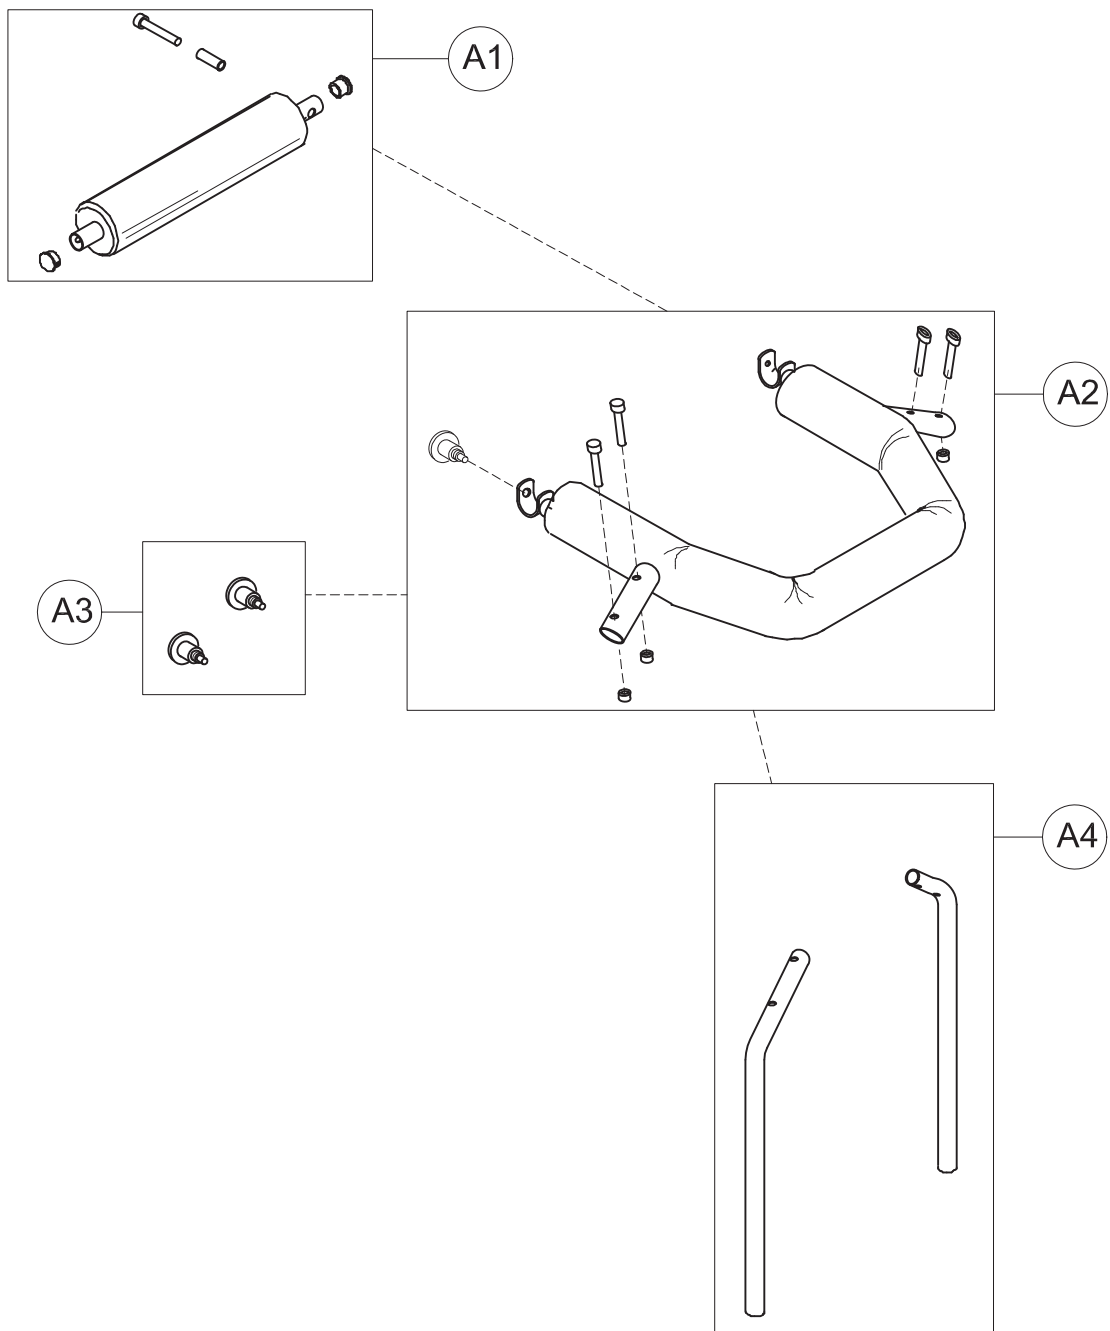

A	30252	COMPLETE CHEST SUPPORT
A1	30558	CLOSURE SUPPORT BAR + BAND+SCREWS
A2	30559	CHEST FRAME +BAND+SCREWS
A3	301774	PAIR OF SPRING LOCKING M12X1
A4	301789	PAIR OF VERTICAL BARS OF THE CHEST SUPPORT + SCREWS
POS.	PART NR.	DESCRIPTION

Spare Parts CHEST SUPPORT size 5

pag. 2

ORMESA

DYNAMICO

THIS DRAWING BELONGS TO ORMESA: IT IS FORBIDDEN TO REPRODUCE, CHANGE OR INFORM ANY THIRD PARTY ABOUT ITS CONTENTS