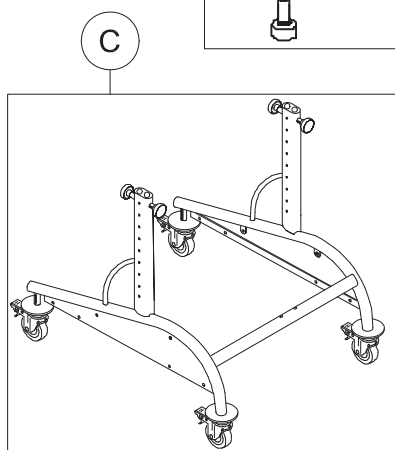

Spare Parts CHEST SUPPORT size 3

pag. 2

**ORMESA**

**DYNAMICO**

THIS DRAWING BELONGS TO ORMESA: IT IS FORBIDDEN TO REPRODUCE, CHANGE OR INFORM ANY THIRD PARTY ABOUT ITS CONTENTS

B	30048	PELVIC SUPPORT WITH EXTERNAL FRAME
B1	30541	CLOSURE SUPPORT BAR + BAND+SCREWS
B2	301776	PAIR OF HANDWHEELS M10x20
B3	301774	PAIR OF SPRING LOCKING M12X1
B4	30553	PELVIC FRAME+STRAP+HANDWHEELS
B5	171289	HARNESS
B6	301777	PAIR OF VERTICAL BARS OF THE PELVIC SUPPORT+ SCREWS
B7	30570	EXTERNAL PELVIC FRAME + SCREWS
POS.	PART NR.	DESCRIPTION

Spare Parts PELVIC SUPPORT size 3

pag. 3

**ORMESA**

**DYNAMICO**

THIS DRAWING BELONGS TO ORMESA: IT IS FORBIDDEN TO REPRODUCE, CHANGE OR INFORM ANY THIRD PARTY ABOUT ITS CONTENTS

C	102669	DYNAMICO-3 WITHOUT CHEST/PELVIC SUPPORTS
C1	301778	PAIR OF VERTICAL SIDE
C2	301782	PAIR OF HANDWHEELS M10x25
C3	30481	BASE WITHOUT WHEELS
C4	301781	PAIR OF REAR BUMPER
C5	301780	PAIR OF FRONT BUMPER
C6	301779	PAIR OF WHEELS 80X24 +SCREWS+ SPACERS
POS.	PART NR.	DESCRIPTION

Spare Parts BASE size 3

POS.	PART NR.	DESCRIPTION
A	30044.A	COMPLETE CHEST SUPPORT
B	30048	PELVIC SUPPORT WITH EXTERNAL FRAME
C	102666	OUTDOOR DYNAMICO-3 WITHOUT CHEST/PELVIC SUPPORTS
D	30426	SET OF CABLES+HAND-BRAKE LEVERS