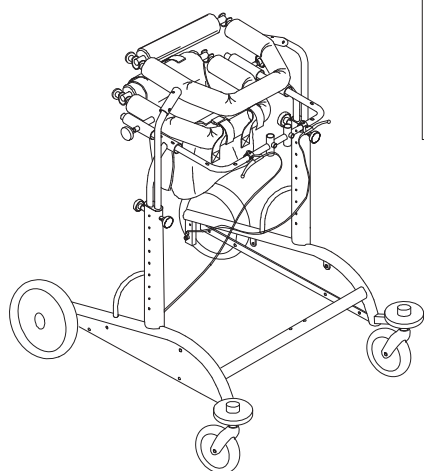

Spare Parts

CHEST SUPPORT size 2

pag. 2

**ORMEDA**

**DYNAMICO**

THIS DRAWING BELONGS TO ORMESA: IT IS FORBIDDEN TO REPRODUCE, CHANGE OR INFORM ANY THIRD PARTY ABOUT ITS CONTENTS

B	30047	PELVIC SUPPORT WITH EXTERNAL FRAME
B1	30538	CLOSURE SUPPORT BAR + BAND+SCREWS
B2	301776	PAIR OF HANDWHEELS M10x20
B3	301774	PAIR OF SPRING LOCKING M12X1
B4	30540	PELVIC FRAME+STRAP+HANDWHEELS
B5	171288	HARNESS
B6	301787	PAIR OF VERTICAL BARS OF THE PELVIC SUPPORT+ SCREWS
B7	30573	EXTERNAL PELVIC FRAME + SCREWS
POS.	PART NR.	DESCRIPTION

Spare Parts PELVIC SUPPORT size 2

pag. 3

**ORMESA**

**DYNAMICO**

THIS DRAWING BELONGS TO ORMESA: IT IS FORBIDDEN TO REPRODUCE, CHANGE OR INFORM ANY THIRD PARTY ABOUT ITS CONTENTS

C	102670	DYNAMICO-2 WITHOUT CHEST/PELVIC SUPPORTS
C1	301788	PAIR OF VERTICAL SIDE
C2	301782	PAIR OF HANDWHEELS M10x25
C3	30472	BASE WITHOUT WHEELS
C4	301781	PAIR OF REAR BUMPER
C5	301780	PAIR OF FRONT BUMPER
C6	301779	PAIR OF WHEELS 80X24 +SCREWS+ SPACERS
POS.	PART NR.	DESCRIPTION

Spare Parts BASE size 2

POS.	PART NR.	DESCRIPTION
A	30043.A	COMPLETE CHEST SUPPORT
B	30047	PELVIC SUPPORT WITH EXTERNAL FRAME
C	102667	OUTDOOR DYNAMICO-2 WITHOUT CHEST/PELVIC SUPPORTS
D	30427	SET OF CABLES+HAND-BRAKE LEVERS