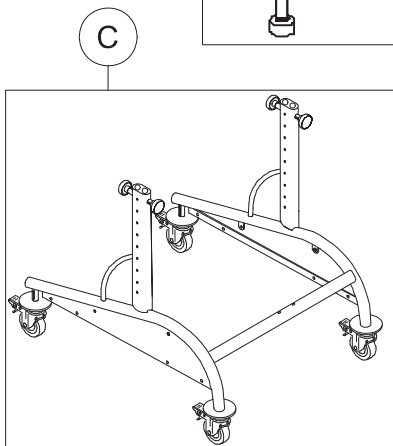

POS. PART NR. DESCRIPTION

**Spare Parts BASE size 4**

A	30045.A	COMPLETE CHEST SUPPORT
A1	30554	CLOSURE SUPPORT BAR + BAND+SCREWS
A2	30555	CHEST FRAME +BAND+SCREWS
A3	301774	PAIR OF SPRING LOCKING M12X1
A4	301789	PAIR OF VERTICAL BARS OF THE CHEST SUPPORT + SCREWS
POS.	PART NR.	DESCRIPTION

Spare Parts CHEST SUPPORT size 4

pag. 2

**ORMESA**

**DYNAMICO**

THIS DRAWING BELONGS TO ORMESA: IT IS FORBIDDEN TO REPRODUCE, CHANGE OR INFORM ANY THIRD PARTY ABOUT ITS CONTENTS

B	30049	PELVIC SUPPORT WITH EXTERNAL FRAME
B1	30554	CLOSURE SUPPORT BAR + BAND+SCREWS
B2	301776	PAIR OF HANDWHEELS M10x20
B3	301774	PAIR OF SPRING LOCKING M12X1
B4	30556	PELVIC FRAME+STRAP+HANDWHEELS
B5	171290	HARNESS
B6	301777	PAIR OF VERTICAL BARS OF THE PELVIC SUPPORT+ SCREWS
B7	30567	EXTERNAL PELVIC FRAME + SCREWS
POS.	PART NR.	DESCRIPTION

Spare Parts PELVIC SUPPORT size 4

pag. 3

**ORMESA**

**DYNAMICO**

THIS DRAWING BELONGS TO ORMESA: IT IS FORBIDDEN TO REPRODUCE, CHANGE OR INFORM ANY THIRD PARTY ABOUT ITS CONTENTS

C	102668	DYNAMICO-4 WITHOUT CHEST/PELVIC SUPPORTS
C1	301790	PAIR OF VERTICAL SIDE
C2	301782	PAIR OF HANDWHEELS M10x25
C3	30514	BASE WITHOUT WHEELS
C4	301781	PAIR OF REAR BUMPER
C5	301780	PAIR OF FRONT BUMPER
C6	301779	PAIR OF WHEELS 80X24 +SCREWS+ SPACERS
POS.	PART NR.	DESCRIPTION