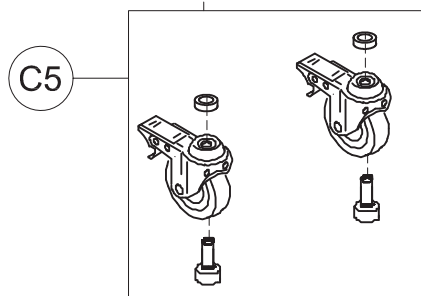

Spare Parts

CHEST SUPPORT size 1

pag. 2

**ORMESA**

**DYNAMICO**

THIS DRAWING BELONGS TO ORMESA; IT IS FORBIDDEN TO REPRODUCE, CHANGE OR INFORM ANY THIRD PARTY ABOUT ITS CONTENTS

B	30046	PELVIC SUPPORT WITH EXTERNAL FRAME
B1	30468	CLOSURE SUPPORT BAR + BAND+SCREWS
B2	301776	PAIR OF HANDWHEELS M10x20
B3	301774	PAIR OF SPRING LOCKING M12X1
B4	30470	PELVIC FRAME+STRAP+HANDWHEELS
B5	171287	HARNESS
B6	301777	PAIR OF VERTICAL BARS OF THE PELVIC SUPPORT+ SCREWS
B7	30573	EXTERNAL PELVIC FRAME + SCREWS
POS.	PART NR.	DESCRIPTION

Spare Parts PELVIC SUPPORT size 1

pag. 3

**ORMESA**

**DYNAMICO**

THIS DRAWING BELONGS TO ORMESA; IT IS FORBIDDEN TO REPRODUCE, CHANGE OR INFORM ANY THIRD PARTY ABOUT ITS CONTENTS

C	102671	DYNAMICO-1 WITHOUT CHEST/PELVIC SUPPORTS
C1	30576	BASE AND SIDES WITHOUT WHEELS
C2	301782	PAIR OF HANDWHEELS M10x25
C3	301781	PAIR OF REAR BUMPER
C4	301780	PAIR OF FRONT BUMPER
C5	301779	PAIR OF WHEELS 80X24 +SCREWS+ SPACERS
POS.	PART NR.	DESCRIPTION