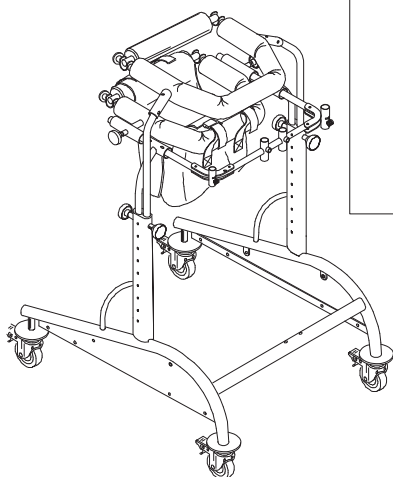

Spare Parts PELVIC SUPPORT size 3

pag. 3

**ORMESA**

**OUTDOOR DYNAMICO**

THIS DRAWING BELONGS TO ORMESA; IT IS FORBIDDEN TO REPRODUCE, CHANGE OR INFORM ANY THIRD PARTY ABOUT ITS CONTENTS

C	102666	OUTDOOR DYNAMICO-3 WITHOUT CHEST/PELVIC SUPPORTS
C1	301778	PAIR OF VERTICAL SIDE
C2	301782	PAIR OF HANDWHEELS M10x25
C3	301617	OUTDOOR BASE WITHOUT WHEELS
C4	301611	RIGHT-LEFT BRAKE SHOE+ BLOCKING LEVER OF WHEELS
C5	301794	REAR WHEELS FOR OUTDOOR DYNAMICO
C6	301793	PAIR OF FRONT BUMPER FOR OUTDOOR DYNAMICO
C7	301792	FRONT WHEELS FOR OUTDOOR DYNAMICO
POS.	PART NR.	DESCRIPTION

**Spare Parts BASE size 3**

A

B

C

POS.	PART NR.	DESCRIPTION
A	30045.A	COMPLETE CHEST/TRUNK SUPPORT
B	30049	PELVIC SUPPORT WITH EXTERNAL FRAME
C	102668	DYNAMICO-4 WITHOUT CHEST/PELVIC SUPPORTS

Spare Parts BASE, PELVIC and CHEST SUPPORTS size 4 pag. 1

**ORMESA**

**DYNAMICO**

THIS DRAWING BELONGS TO ORMESA: IT IS FORBIDDEN TO REPRODUCE, CHANGE OR INFORM ANY THIRD PARTY ABOUT ITS CONTENTS

A

B

C

POS.	PART NR.	DESCRIPTION
A	30252	COMPLETE CHEST/TRUNK SUPPORT
B	30557	PELVIC SUPPORT WITH EXTERNAL FRAME
C	102675	DYNAMICO-5 WITHOUT CHEST/PELVIC SUPPORTS