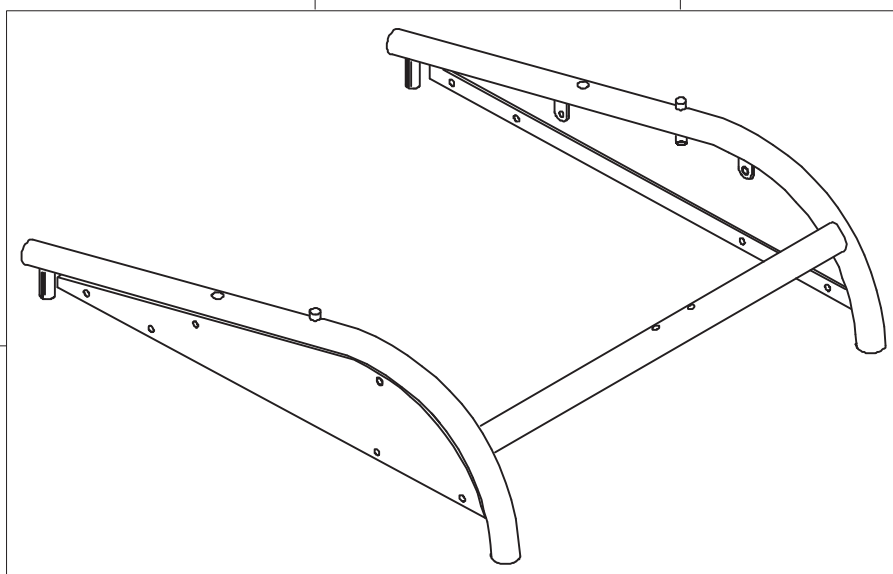

Spare Parts CHEST SUPPORT size 5

pag. 2

**ORMESA**

**DYNAMICO**

THIS DRAWING BELONGS TO ORMESA: IT IS FORBIDDEN TO REPRODUCE, CHANGE OR INFORM ANY THIRD PARTY ABOUT ITS CONTENTS

B	30557	PELVIC SUPPORT WITH EXTERNAL FRAME
B1	30558	CLOSURE SUPPORT BAR + BAND+SCREWS
B2	301776	PAIR OF HANDWHEELS M10x20
B3	301774	PAIR OF SPRING LOCKING M12X1
B4	30564	PELVIC FRAME+STRAP+HANDWHEELS
B5	171291	HARNESS
B6	301777	PAIR OF VERTICAL BARS OF THE PELVIC SUPPORT+ SCREWS
B7	30568	EXTERNAL PELVIC FRAME + SCREWS
POS.	PART NR.	DESCRIPTION

Spare Parts PELVIC SUPPORT size 5 pag. 3

C	102675	DYNAMICO-5 WITHOUT CHEST/PELVIC SUPPORTS
C1	301791	PAIR OF VERTICAL SIDE
C2	301782	PAIR OF HANDWHEELS M10x25
C3	30535	BASE WITHOUT WHEELS
C4	301781	PAIR OF REAR BUMPER
C5	301780	PAIR OF FRONT BUMPER
C6	301779	PAIR OF WHEELS 80X24 +SCREWS+ SPACERS
POS.	PART NR.	DESCRIPTION