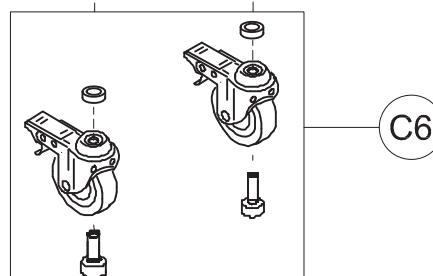

Spare Parts

CHEST SUPPORT size 2

pag. 2

**ORMEDA**

**DYNAMICO**

THIS DRAWING BELONGS TO ORMESA: IT IS FORBIDDEN TO REPRODUCE, CHANGE OR INFORM ANY THIRD PARTY ABOUT ITS CONTENTS

B	30047	PELVIC SUPPORT WITH EXTERNAL FRAME
B1	30538	CLOSURE SUPPORT BAR + BAND+SCREWS
B2	301776	PAIR OF HANDWHEELS M10x20
B3	301774	PAIR OF SPRING LOCKING M12X1
B4	30540	PELVIC FRAME+STRAP+HANDWHEELS
B5	171288	HARNESS
B6	301787	PAIR OF VERTICAL BARS OF THE PELVIC SUPPORT+ SCREWS
B7	30573	EXTERNAL PELVIC FRAME + SCREWS
POS.	PART NR.	DESCRIPTION

Spare Parts PELVIC SUPPORT size 2

pag. 3

**ORMESA**

**DYNAMICO**

THIS DRAWING BELONGS TO ORMESA: IT IS FORBIDDEN TO REPRODUCE, CHANGE OR INFORM ANY THIRD PARTY ABOUT ITS CONTENTS

C	102670	DYNAMICO-2 WITHOUT CHEST/PELVIC SUPPORTS
C1	301788	PAIR OF VERTICAL SIDE
C2	301782	PAIR OF HANDWHEELS M10x25
C3	30472	BASE WITHOUT WHEELS
C4	301781	PAIR OF REAR BUMPER
C5	301780	PAIR OF FRONT BUMPER
C6	301779	PAIR OF WHEELS 80X24 +SCREWS+ SPACERS
POS.	PART NR.	DESCRIPTION

Spare Parts BASE size 2

POS.	PART NR.	DESCRIPTION
A	30043.A	COMPLETE CHEST SUPPORT
B	30047	PELVIC SUPPORT WITH EXTERNAL FRAME
C	102667	OUTDOOR DYNAMICO-2 WITHOUT CHEST/PELVIC SUPPORTS
D	30427	SET OF CABLES+HAND-BRAKE LEVERS