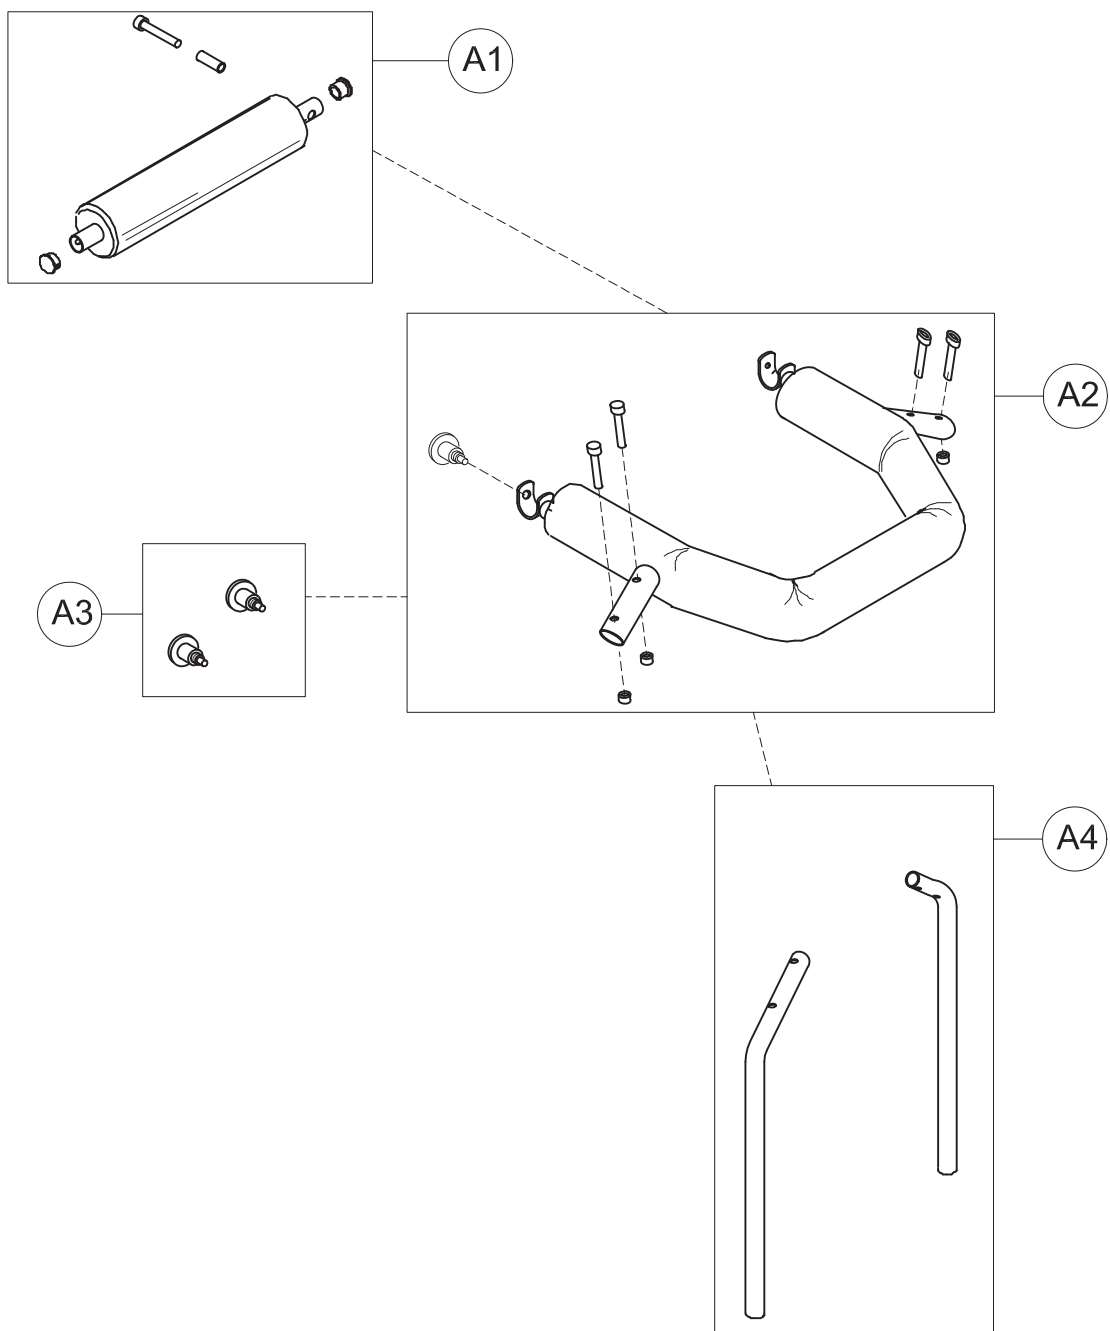

A	30045.A	COMPLETE CHEST SUPPORT
A1	30554	CLOSURE SUPPORT BAR + BAND+SCREWS
A2	30555	CHEST FRAME +BAND+SCREWS
A3	301774	PAIR OF SPRING LOCKING M12X1
A4	301789	PAIR OF VERTICAL BARS OF THE CHEST SUPPORT + SCREWS
POS.	PART NR.	DESCRIPTION

Spare Parts

CHEST SUPPORT size 4

pag. 2

ORMESA

OUTDOOR DYNAMICO

THIS DRAWING BELONGS TO ORMESA: IT IS FORBIDDEN TO REPRODUCE, CHANGE OR INFORM ANY THIRD PARTY ABOUT ITS CONTENTS