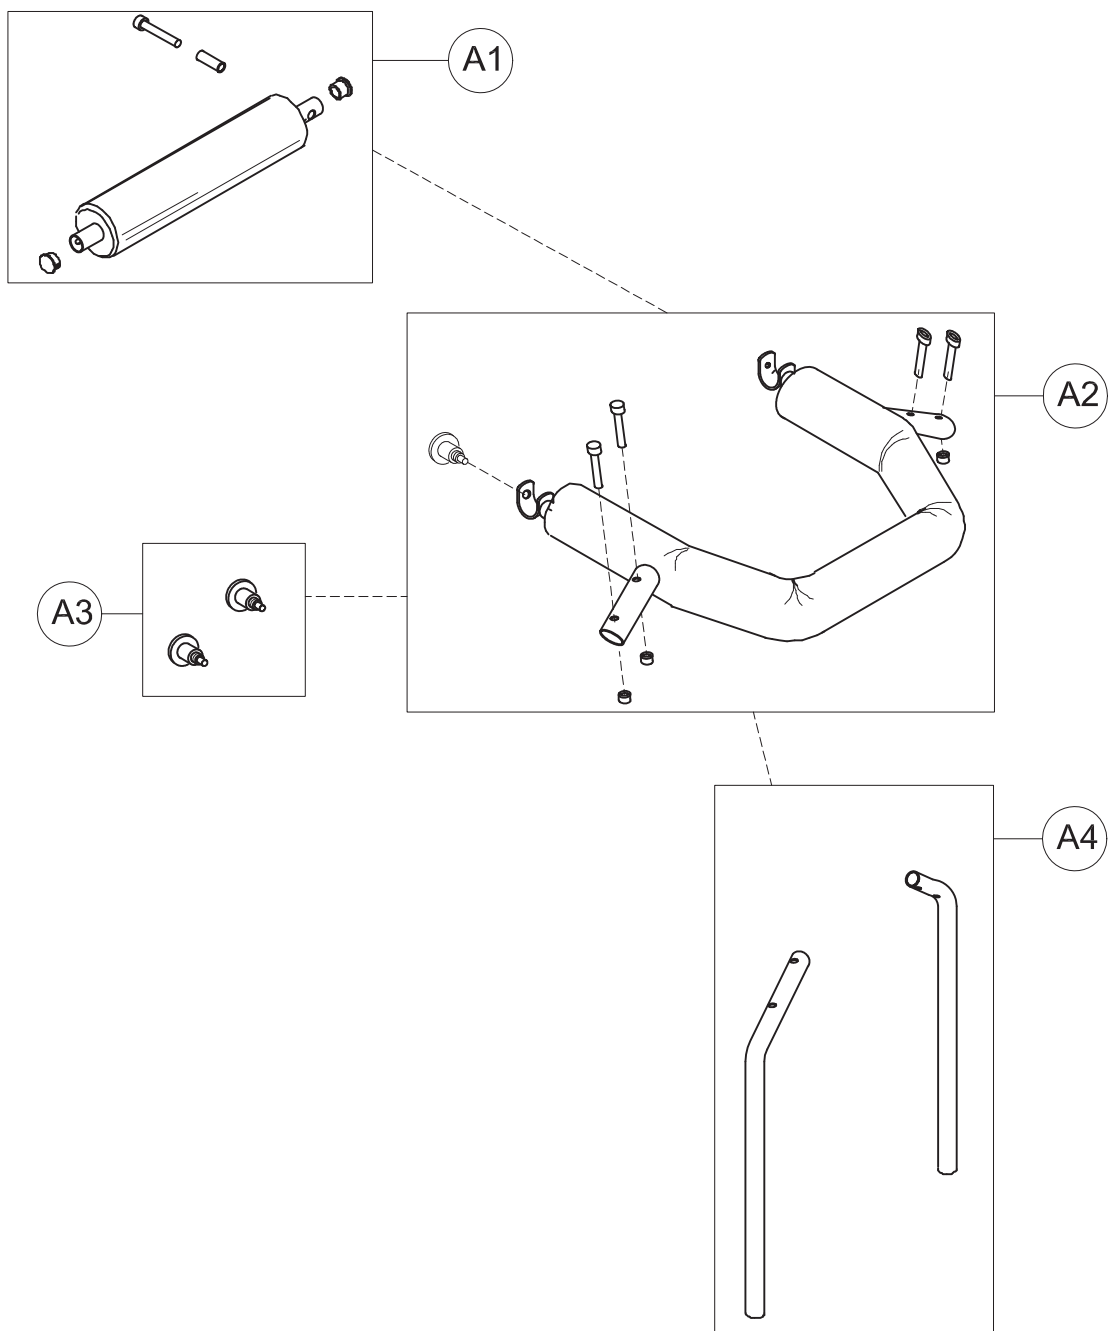

# Dynamico

Vues éclatées - Pièces détachées

POS.	PART NR.	DESCRIPTION
A	30042.A	COMPLETE CHEST/TRUNK SUPPORT
B	30046	PELVIC SUPPORT WITH EXTERNAL FRAME
C	102671	DYNAMICO-1 WITHOUT CHEST/PELVIC SUPPORTS

Spare Parts BASE, PELVIC and CHEST SUPPORTS size 1 pag. 1

**ORMEDA**

**DYNAMICO**

THIS DRAWING BELONGS TO ORMESA: IT IS FORBIDDEN TO REPRODUCE, CHANGE OR INFORM ANY THIRD PARTY ABOUT ITS CONTENTS

POS.	PART NR.	DESCRIPTION
A	30042.A	COMPLETE CHEST SUPPORT
A1	30468	CLOSURE SUPPORT BAR + BAND+SCREWS
A2	30469	CHEST FRAME +BAND+SCREWS
A3	301774	PAIR OF SPRING LOCKING M12X1
A4	301784	PAIR OF VERTICAL BARS OF THE CHEST SUPPORT + SCREWS

Spare Parts

CHEST SUPPORT size 1

pag. 2

**ORMESA**

**DYNAMICO**

THIS DRAWING BELONGS TO ORMESA; IT IS FORBIDDEN TO REPRODUCE, CHANGE OR INFORM ANY THIRD PARTY ABOUT ITS CONTENTS

B	30046	PELVIC SUPPORT WITH EXTERNAL FRAME
B1	30468	CLOSURE SUPPORT BAR + BAND+SCREWS
B2	301776	PAIR OF HANDWHEELS M10x20
B3	301774	PAIR OF SPRING LOCKING M12X1
B4	30470	PELVIC FRAME+STRAP+HANDWHEELS
B5	171287	HARNESS
B6	301777	PAIR OF VERTICAL BARS OF THE PELVIC SUPPORT+ SCREWS
B7	30573	EXTERNAL PELVIC FRAME + SCREWS
POS.	PART NR.	DESCRIPTION