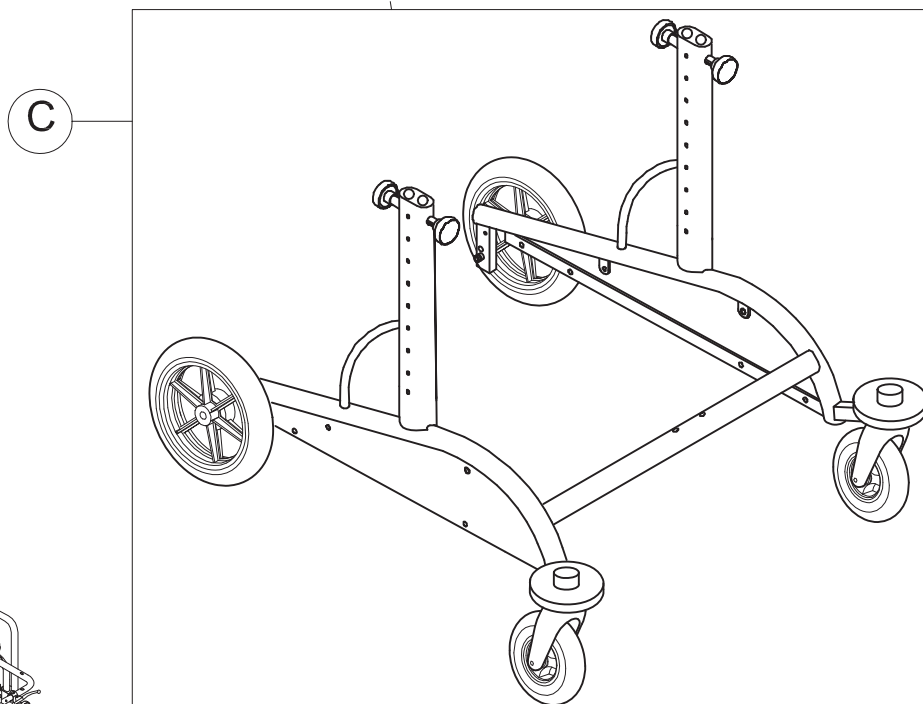

Spare Parts

CHEST SUPPORT size 2

pag. 2

**ORMEDA**

**DYNAMICO**

THIS DRAWING BELONGS TO ORMESA: IT IS FORBIDDEN TO REPRODUCE, CHANGE OR INFORM ANY THIRD PARTY ABOUT ITS CONTENTS

B	30047	PELVIC SUPPORT WITH EXTERNAL FRAME
B1	30538	CLOSURE SUPPORT BAR + BAND+SCREWS
B2	301776	PAIR OF HANDWHEELS M10x20
B3	301774	PAIR OF SPRING LOCKING M12X1
B4	30540	PELVIC FRAME+STRAP+HANDWHEELS
B5	171288	HARNESS
B6	301787	PAIR OF VERTICAL BARS OF THE PELVIC SUPPORT+ SCREWS
B7	30573	EXTERNAL PELVIC FRAME + SCREWS
POS.	PART NR.	DESCRIPTION

Spare Parts PELVIC SUPPORT size 2

pag. 3

**ORMESA**

**DYNAMICO**

THIS DRAWING BELONGS TO ORMESA: IT IS FORBIDDEN TO REPRODUCE, CHANGE OR INFORM ANY THIRD PARTY ABOUT ITS CONTENTS

C	102670	DYNAMICO-2 WITHOUT CHEST/PELVIC SUPPORTS
C1	301788	PAIR OF VERTICAL SIDE
C2	301782	PAIR OF HANDWHEELS M10x25
C3	30472	BASE WITHOUT WHEELS
C4	301781	PAIR OF REAR BUMPER
C5	301780	PAIR OF FRONT BUMPER
C6	301779	PAIR OF WHEELS 80X24 +SCREWS+ SPACERS
POS.	PART NR.	DESCRIPTION

Spare Parts BASE size 2

POS.	PART NR.	DESCRIPTION
A	30043.A	COMPLETE CHEST SUPPORT
B	30047	PELVIC SUPPORT WITH EXTERNAL FRAME
C	102667	OUTDOOR DYNAMICO-2 WITHOUT CHEST/PELVIC SUPPORTS
D	30427	SET OF CABLES+HAND-BRAKE LEVERS