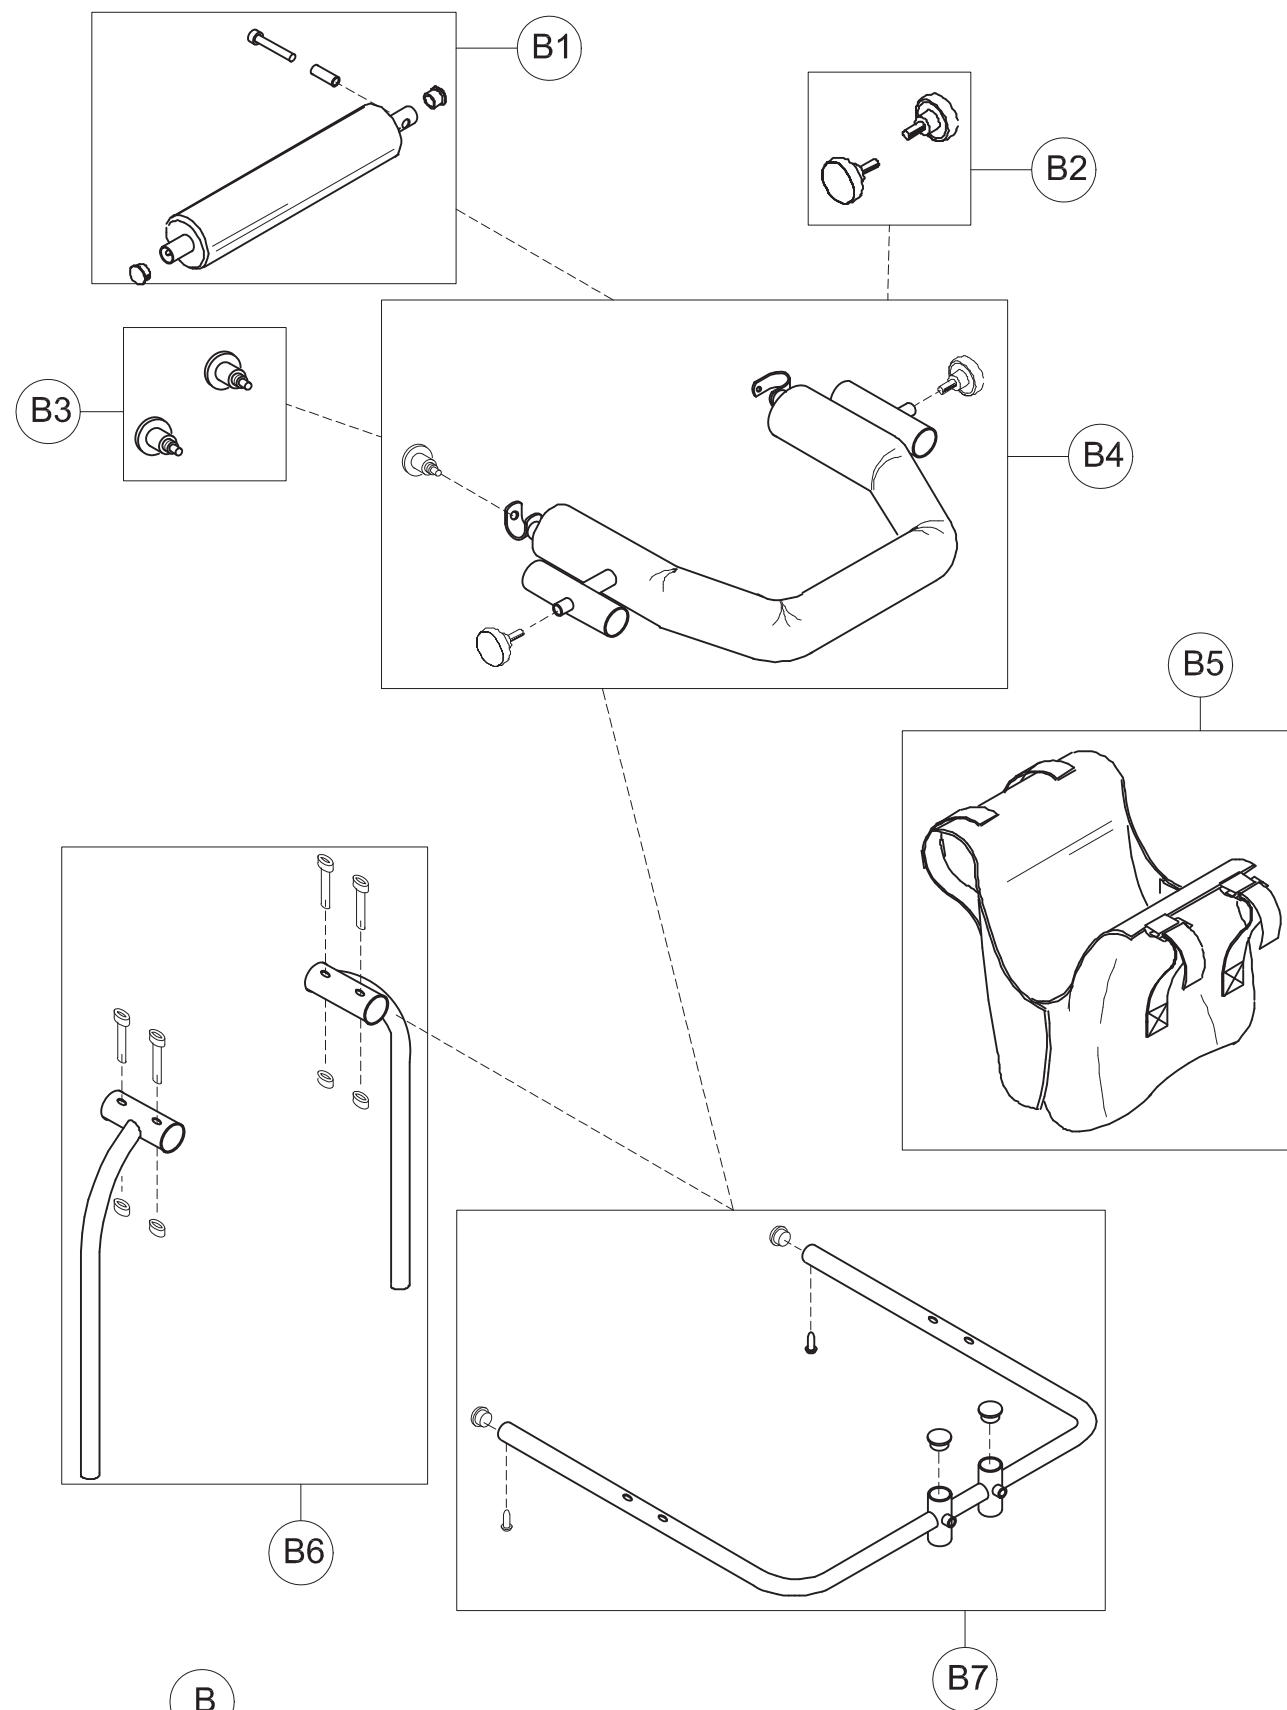

Spare Parts

CHEST SUPPORT size 3

pag. 2

**ORMESA**

**OUTDOOR DYNAMICO**

THIS DRAWING BELONGS TO ORMESA: IT IS FORBIDDEN TO REPRODUCE, CHANGE OR INFORM ANY THIRD PARTY ABOUT ITS CONTENTS

B	30048	PELVIC SUPPORT WITH EXTERNAL FRAME
B1	30541	CLOSURE SUPPORT BAR + BAND+SCREWS
B2	301776	PAIR OF HANDWHEELS M10x20
B3	301774	PAIR OF SPRING LOCKING M12X1
B4	30553	PELVIC FRAME+STRAP+HANDWHEELS
B5	171289	HARNESS
B6	301777	PAIR OF VERTICAL BARS OF THE PELVIC SUPPORT+ SCREWS
B7	30570	EXTERNAL PELVIC FRAME + SCREWS
POS.	PART NR.	DESCRIPTION