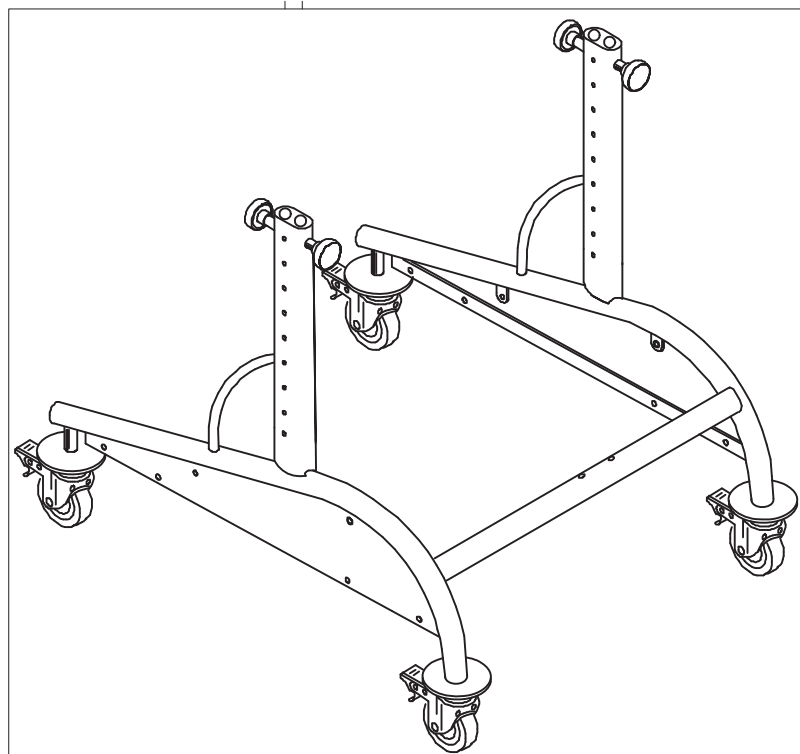

**Spare Parts BASE size 3**

A

B

C

POS.	PART NR.	DESCRIPTION
A	30045.A	COMPLETE CHEST/TRUNK SUPPORT
B	30049	PELVIC SUPPORT WITH EXTERNAL FRAME
C	102668	DYNAMICO-4 WITHOUT CHEST/PELVIC SUPPORTS

Spare Parts BASE, PELVIC and CHEST SUPPORTS size 4 pag. 1

**ORMESA**

**DYNAMICO**

THIS DRAWING BELONGS TO ORMESA: IT IS FORBIDDEN TO REPRODUCE, CHANGE OR INFORM ANY THIRD PARTY ABOUT ITS CONTENTS

A

B

C

POS.	PART NR.	DESCRIPTION
A	30252	COMPLETE CHEST/TRUNK SUPPORT
B	30557	PELVIC SUPPORT WITH EXTERNAL FRAME
C	102675	DYNAMICO-5 WITHOUT CHEST/PELVIC SUPPORTS

Spare Parts BASE, PELVIC and CHEST SUPPORTS size 5 pag. 1

**ORMESA**

**DYNAMICO**

THIS DRAWING BELONGS TO ORMESA: IT IS FORBIDDEN TO REPRODUCE, CHANGE OR INFORM ANY THIRD PARTY ABOUT ITS CONTENTS

A

B

C

POS.	PART NR.	DESCRIPTION
A	30045.A	COMPLETE CHEST/TRUNK SUPPORT
B	30049	PELVIC SUPPORT WITH EXTERNAL FRAME
C	102668	DYNAMICO-4 WITHOUT CHEST/PELVIC SUPPORTS