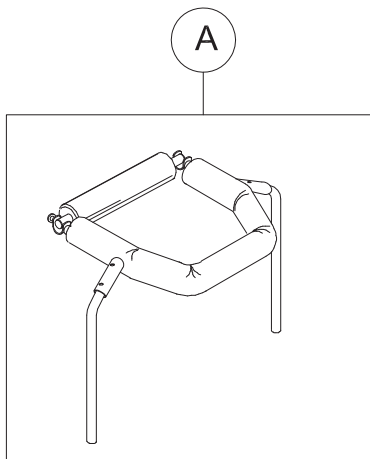

A	30252	COMPLETE CHEST SUPPORT
A1	30558	CLOSURE SUPPORT BAR + BAND+SCREWS
A2	30559	CHEST FRAME +BAND+SCREWS
A3	301774	PAIR OF SPRING LOCKING M12X1
A4	301789	PAIR OF VERTICAL BARS OF THE CHEST SUPPORT + SCREWS
POS.	PART NR.	DESCRIPTION

Spare Parts CHEST SUPPORT size 5

pag. 2

ORMESA

DYNAMICO

THIS DRAWING BELONGS TO ORMESA: IT IS FORBIDDEN TO REPRODUCE, CHANGE OR INFORM ANY THIRD PARTY ABOUT ITS CONTENTS