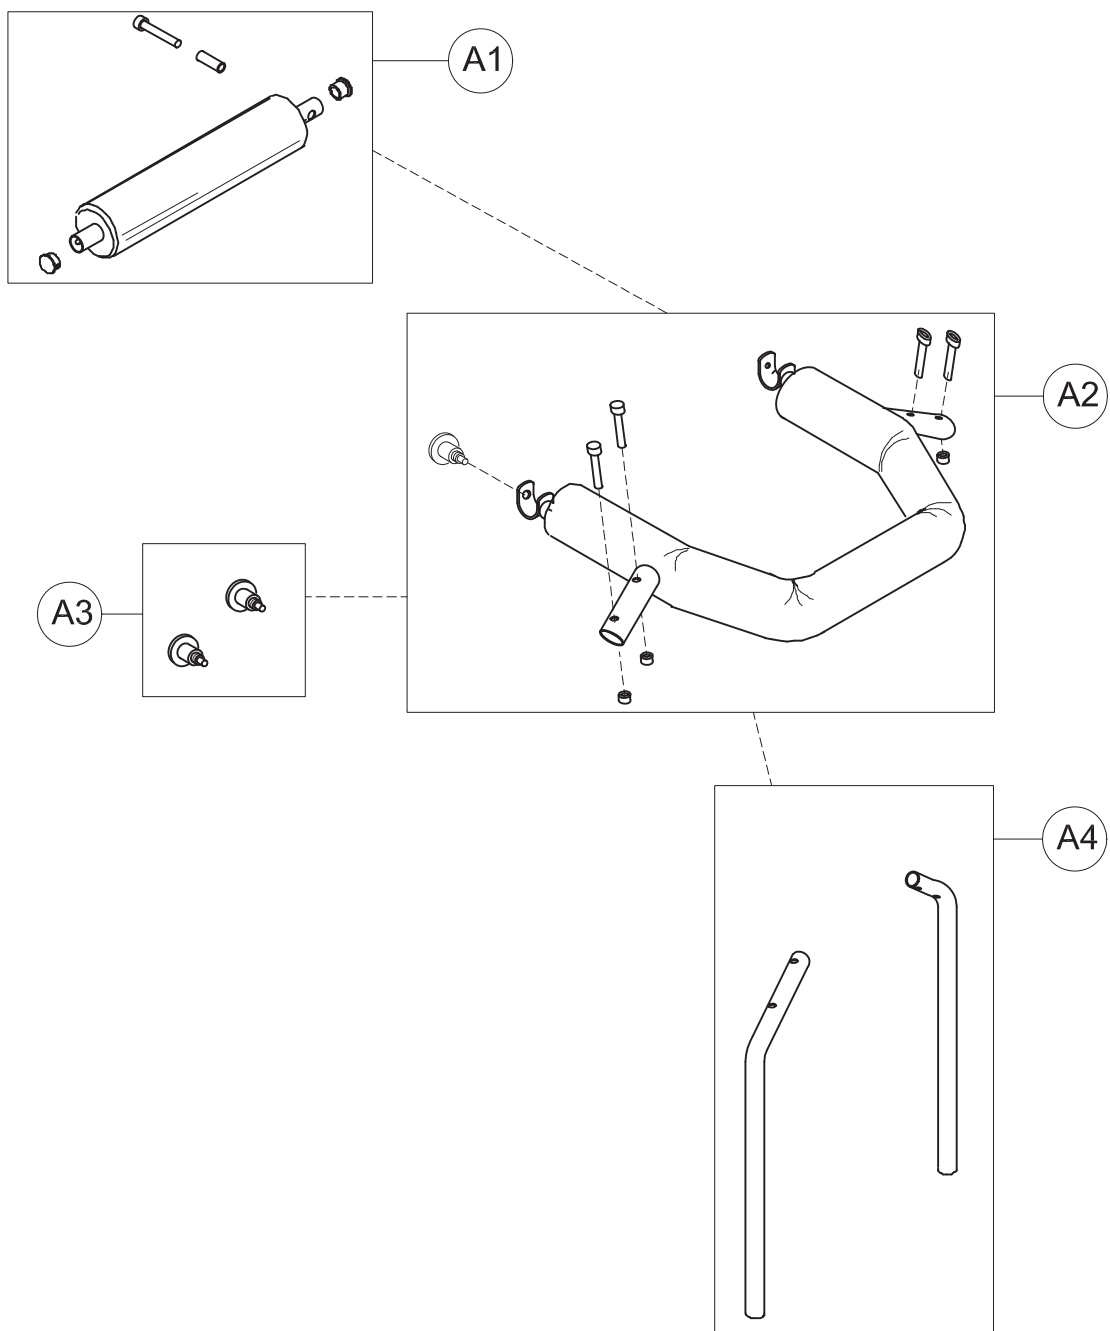

A	30043.A	COMPLETE CHEST SUPPORT
A1	30538	CLOSURE SUPPORT BAR + BAND+SCREWS
A2	30539	CHEST FRAME +BAND+SCREWS
A3	301774	PAIR OF SPRING LOCKING M12X1
A4	301786	PAIR OF VERTICAL BARS OF THE CHEST SUPPORT + SCREWS
POS.	PART NR.	DESCRIPTION

Spare Parts

CHEST SUPPORT size 2

pag. 2

ORMEDA

OUTDOOR DYNAMICO

THIS DRAWING BELONGS TO ORMESA: IT IS FORBIDDEN TO REPRODUCE, CHANGE OR INFORM ANY THIRD PARTY ABOUT ITS CONTENTS