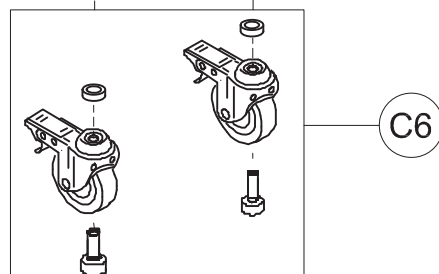

Spare Parts CHEST SUPPORT size 4

pag. 2

**ORMESA**

**DYNAMICO**

THIS DRAWING BELONGS TO ORMESA: IT IS FORBIDDEN TO REPRODUCE, CHANGE OR INFORM ANY THIRD PARTY ABOUT ITS CONTENTS

B	30049	PELVIC SUPPORT WITH EXTERNAL FRAME
B1	30554	CLOSURE SUPPORT BAR + BAND+SCREWS
B2	301776	PAIR OF HANDWHEELS M10x20
B3	301774	PAIR OF SPRING LOCKING M12X1
B4	30556	PELVIC FRAME+STRAP+HANDWHEELS
B5	171290	HARNESS
B6	301777	PAIR OF VERTICAL BARS OF THE PELVIC SUPPORT+ SCREWS
B7	30567	EXTERNAL PELVIC FRAME + SCREWS
POS.	PART NR.	DESCRIPTION

Spare Parts PELVIC SUPPORT size 4

pag. 3

**ORMESA**

**DYNAMICO**

THIS DRAWING BELONGS TO ORMESA: IT IS FORBIDDEN TO REPRODUCE, CHANGE OR INFORM ANY THIRD PARTY ABOUT ITS CONTENTS

C	102668	DYNAMICO-4 WITHOUT CHEST/PELVIC SUPPORTS
C1	301790	PAIR OF VERTICAL SIDE
C2	301782	PAIR OF HANDWHEELS M10x25
C3	30514	BASE WITHOUT WHEELS
C4	301781	PAIR OF REAR BUMPER
C5	301780	PAIR OF FRONT BUMPER
C6	301779	PAIR OF WHEELS 80X24 +SCREWS+ SPACERS
POS.	PART NR.	DESCRIPTION