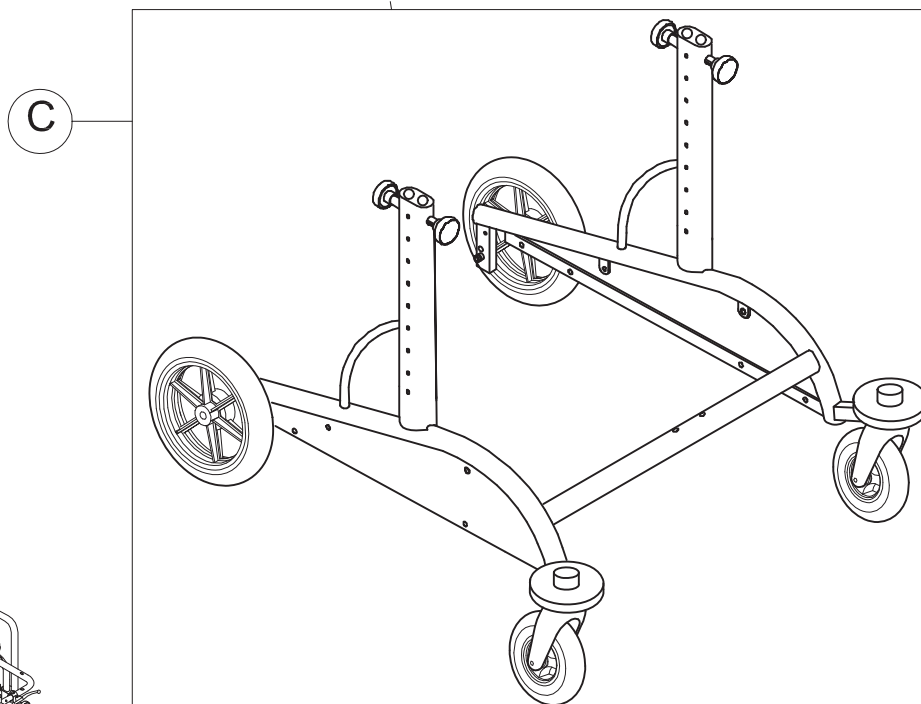

POS.	PART NR.	DESCRIPTION
A	30252	COMPLETE CHEST SUPPORT
B	30557	PELVIC SUPPORT WITH EXTERNAL FRAME
C	102665	OUTDOOR DYNAMICO-5 WITHOUT CHEST/PELVIC SUPPORTS
D	30425	SET OF CABLES+HAND-BRAKE LEVERS

Spare Parts BASE, PELVIC and CHEST SUPPORTS size 5 pag. 1

ORMESA

OUTDOOR DYNAMICO

THIS DRAWING BELONGS TO ORMESA: IT IS FORBIDDEN TO REPRODUCE, CHANGE OR INFORM ANY THIRD PARTY ABOUT ITS CONTENTS