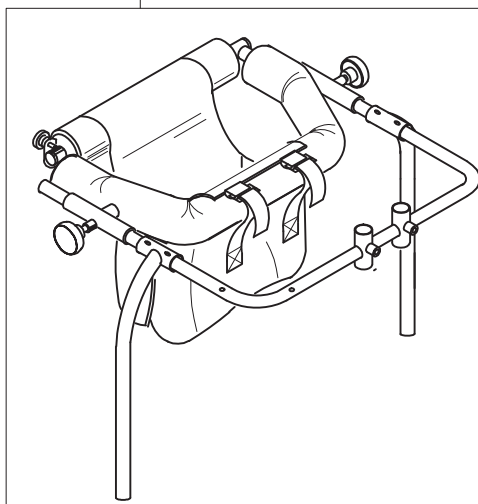

Spare Parts

CHEST SUPPORT size 2

pag. 2

**ORMEDA**

**OUTDOOR DYNAMICO**

THIS DRAWING BELONGS TO ORMESA: IT IS FORBIDDEN TO REPRODUCE, CHANGE OR INFORM ANY THIRD PARTY ABOUT ITS CONTENTS

B	30047	PELVIC SUPPORT WITH EXTERNAL FRAME
B1	30538	CLOSURE SUPPORT BAR + BAND+SCREWS
B2	301776	PAIR OF HANDWHEELS M10x20
B3	301774	PAIR OF SPRING LOCKING M12X1
B4	30540	PELVIC FRAME+STRAP+HANDWHEELS
B5	171288	HARNESS
B6	301787	PAIR OF VERTICAL BARS OF THE PELVIC SUPPORT+ SCREWS
B7	30573	EXTERNAL PELVIC FRAME + SCREWS
POS.	PART NR.	DESCRIPTION

Spare Parts PELVIC SUPPORT size 2

pag. 3

**ORMESA**

**OUTDOOR DYNAMICO**

THIS DRAWING BELONGS TO ORMESA: IT IS FORBIDDEN TO REPRODUCE, CHANGE OR INFORM ANY THIRD PARTY ABOUT ITS CONTENTS

C	102667	OUTDOOR DYNAMICO-2 WITHOUT CHEST/PELVIC SUPPORTS
C1	301788	PAIR OF VERTICAL SIDE
C2	301782	PAIR OF HANDWHEELS M10x25
C3	301614	OUTDOOR BASE WITHOUT WHEELS
C4	301611	RIGHT-LEFT BRAKE SHOE+ BLOCKING LEVER OF WHEELS
C5	301794	REAR WHEELS FOR OUTDOOR DYNAMICO
C6	301793	PAIR OF FRONT BUMPER FOR OUTDOOR DYNAMICO
C7	301792	FRONT WHEELS FOR OUTDOOR DYNAMICO
POS.	PART NR.	DESCRIPTION

**Spare Parts BASE size 2**

A

B

C

POS.	PART NR.	DESCRIPTION
A	30044.A	COMPLETE CHEST/TRUNK SUPPORT
B	30048	PELVIC SUPPORT WITH EXTERNAL FRAME
C	102669	DYNAMICO-3 WITHOUT CHEST/PELVIC SUPPORTS

Spare Parts BASE, PELVIC and CHEST SUPPORTS size 3 pag. 1