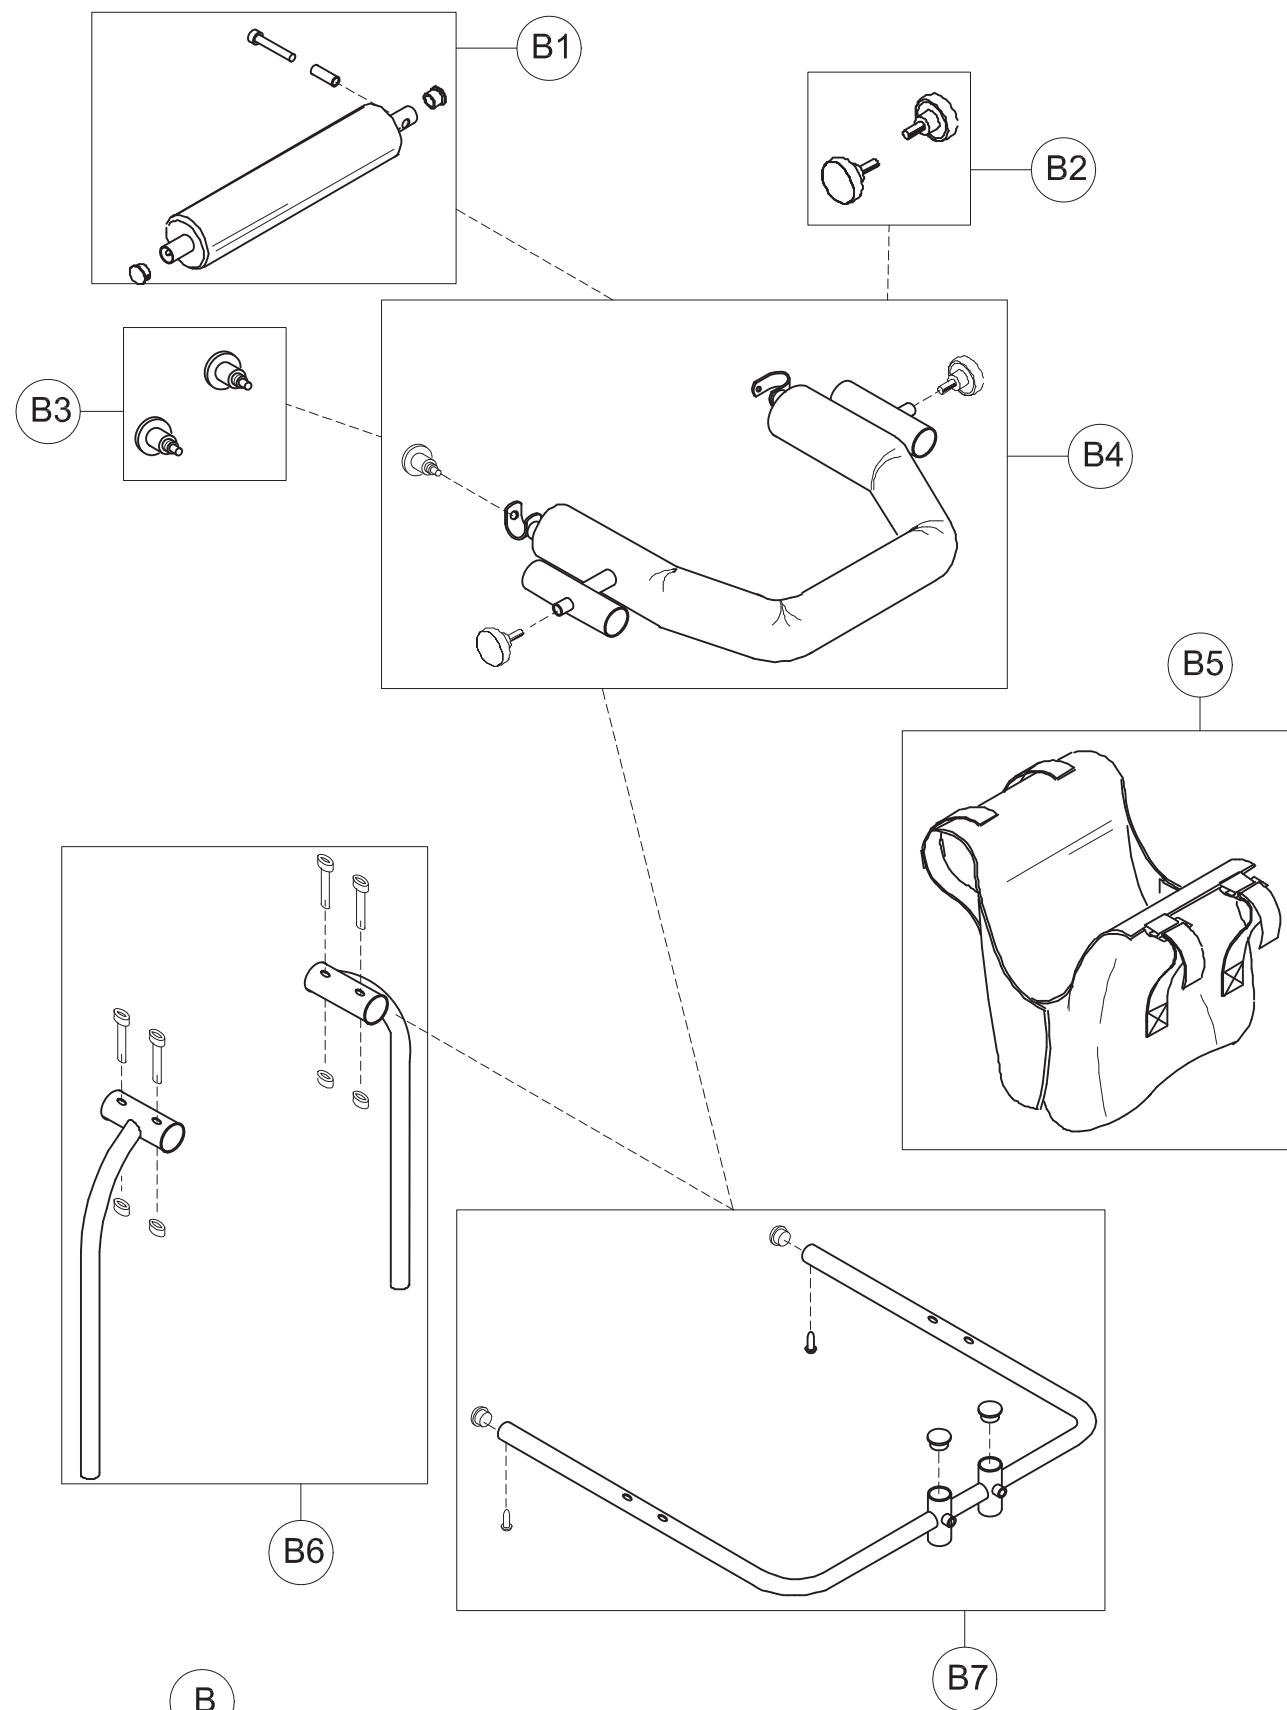

Spare Parts

CHEST SUPPORT size 2

pag. 2

**ORMEDA**

**OUTDOOR DYNAMICO**

THIS DRAWING BELONGS TO ORMESA: IT IS FORBIDDEN TO REPRODUCE, CHANGE OR INFORM ANY THIRD PARTY ABOUT ITS CONTENTS

B	30047	PELVIC SUPPORT WITH EXTERNAL FRAME
B1	30538	CLOSURE SUPPORT BAR + BAND+SCREWS
B2	301776	PAIR OF HANDWHEELS M10x20
B3	301774	PAIR OF SPRING LOCKING M12X1
B4	30540	PELVIC FRAME+STRAP+HANDWHEELS
B5	171288	HARNESS
B6	301787	PAIR OF VERTICAL BARS OF THE PELVIC SUPPORT+ SCREWS
B7	30573	EXTERNAL PELVIC FRAME + SCREWS
POS.	PART NR.	DESCRIPTION