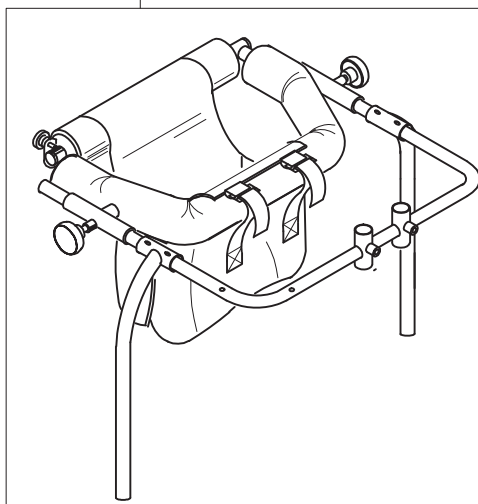

Spare Parts

CHEST SUPPORT size 1

pag. 2

**ORMESA**

**DYNAMICO**

THIS DRAWING BELONGS TO ORMESA; IT IS FORBIDDEN TO REPRODUCE, CHANGE OR INFORM ANY THIRD PARTY ABOUT ITS CONTENTS

B	30046	PELVIC SUPPORT WITH EXTERNAL FRAME
B1	30468	CLOSURE SUPPORT BAR + BAND+SCREWS
B2	301776	PAIR OF HANDWHEELS M10x20
B3	301774	PAIR OF SPRING LOCKING M12X1
B4	30470	PELVIC FRAME+STRAP+HANDWHEELS
B5	171287	HARNESS
B6	301777	PAIR OF VERTICAL BARS OF THE PELVIC SUPPORT+ SCREWS
B7	30573	EXTERNAL PELVIC FRAME + SCREWS
POS.	PART NR.	DESCRIPTION

Spare Parts PELVIC SUPPORT size 1

pag. 3

**ORMESA**

**DYNAMICO**

THIS DRAWING BELONGS TO ORMESA; IT IS FORBIDDEN TO REPRODUCE, CHANGE OR INFORM ANY THIRD PARTY ABOUT ITS CONTENTS

C	102671	DYNAMICO-1 WITHOUT CHEST/PELVIC SUPPORTS
C1	30576	BASE AND SIDES WITHOUT WHEELS
C2	301782	PAIR OF HANDWHEELS M10x25
C3	301781	PAIR OF REAR BUMPER
C4	301780	PAIR OF FRONT BUMPER
C5	301779	PAIR OF WHEELS 80X24 +SCREWS+ SPACERS
POS.	PART NR.	DESCRIPTION

Spare Parts BASE size 1

A

B

C

POS.	PARTIC.	DESCRIZIONE
A	30043.A	COMPLETE CHEST/TRUNK SUPPORT
B	30047	PELVIC SUPPORT WITH EXTERNAL FRAME
C	102670	DYNAMICO-2 WITHOUT CHEST/PELVIC SUPPORTS

Spare Parts BASE, PELVIC and CHEST SUPPORTS size 2 pag. 1