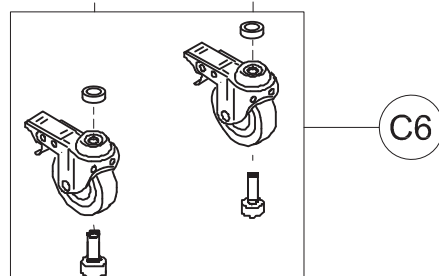

Spare Parts CHEST SUPPORT size 3

pag. 2

**ORMESA**

**DYNAMICO**

THIS DRAWING BELONGS TO ORMESA: IT IS FORBIDDEN TO REPRODUCE, CHANGE OR INFORM ANY THIRD PARTY ABOUT ITS CONTENTS

B	30048	PELVIC SUPPORT WITH EXTERNAL FRAME
B1	30541	CLOSURE SUPPORT BAR + BAND+SCREWS
B2	301776	PAIR OF HANDWHEELS M10x20
B3	301774	PAIR OF SPRING LOCKING M12X1
B4	30553	PELVIC FRAME+STRAP+HANDWHEELS
B5	171289	HARNESS
B6	301777	PAIR OF VERTICAL BARS OF THE PELVIC SUPPORT+ SCREWS
B7	30570	EXTERNAL PELVIC FRAME + SCREWS
POS.	PART NR.	DESCRIPTION

Spare Parts PELVIC SUPPORT size 3

pag. 3

**ORMESA**

**DYNAMICO**

THIS DRAWING BELONGS TO ORMESA: IT IS FORBIDDEN TO REPRODUCE, CHANGE OR INFORM ANY THIRD PARTY ABOUT ITS CONTENTS

C	102669	DYNAMICO-3 WITHOUT CHEST/PELVIC SUPPORTS
C1	301778	PAIR OF VERTICAL SIDE
C2	301782	PAIR OF HANDWHEELS M10x25
C3	30481	BASE WITHOUT WHEELS
C4	301781	PAIR OF REAR BUMPER
C5	301780	PAIR OF FRONT BUMPER
C6	301779	PAIR OF WHEELS 80X24 +SCREWS+ SPACERS
POS.	PART NR.	DESCRIPTION

Spare Parts BASE size 3

POS.	PART NR.	DESCRIPTION
A	30044.A	COMPLETE CHEST SUPPORT
B	30048	PELVIC SUPPORT WITH EXTERNAL FRAME
C	102666	OUTDOOR DYNAMICO-3 WITHOUT CHEST/PELVIC SUPPORTS
D	30426	SET OF CABLES+HAND-BRAKE LEVERS