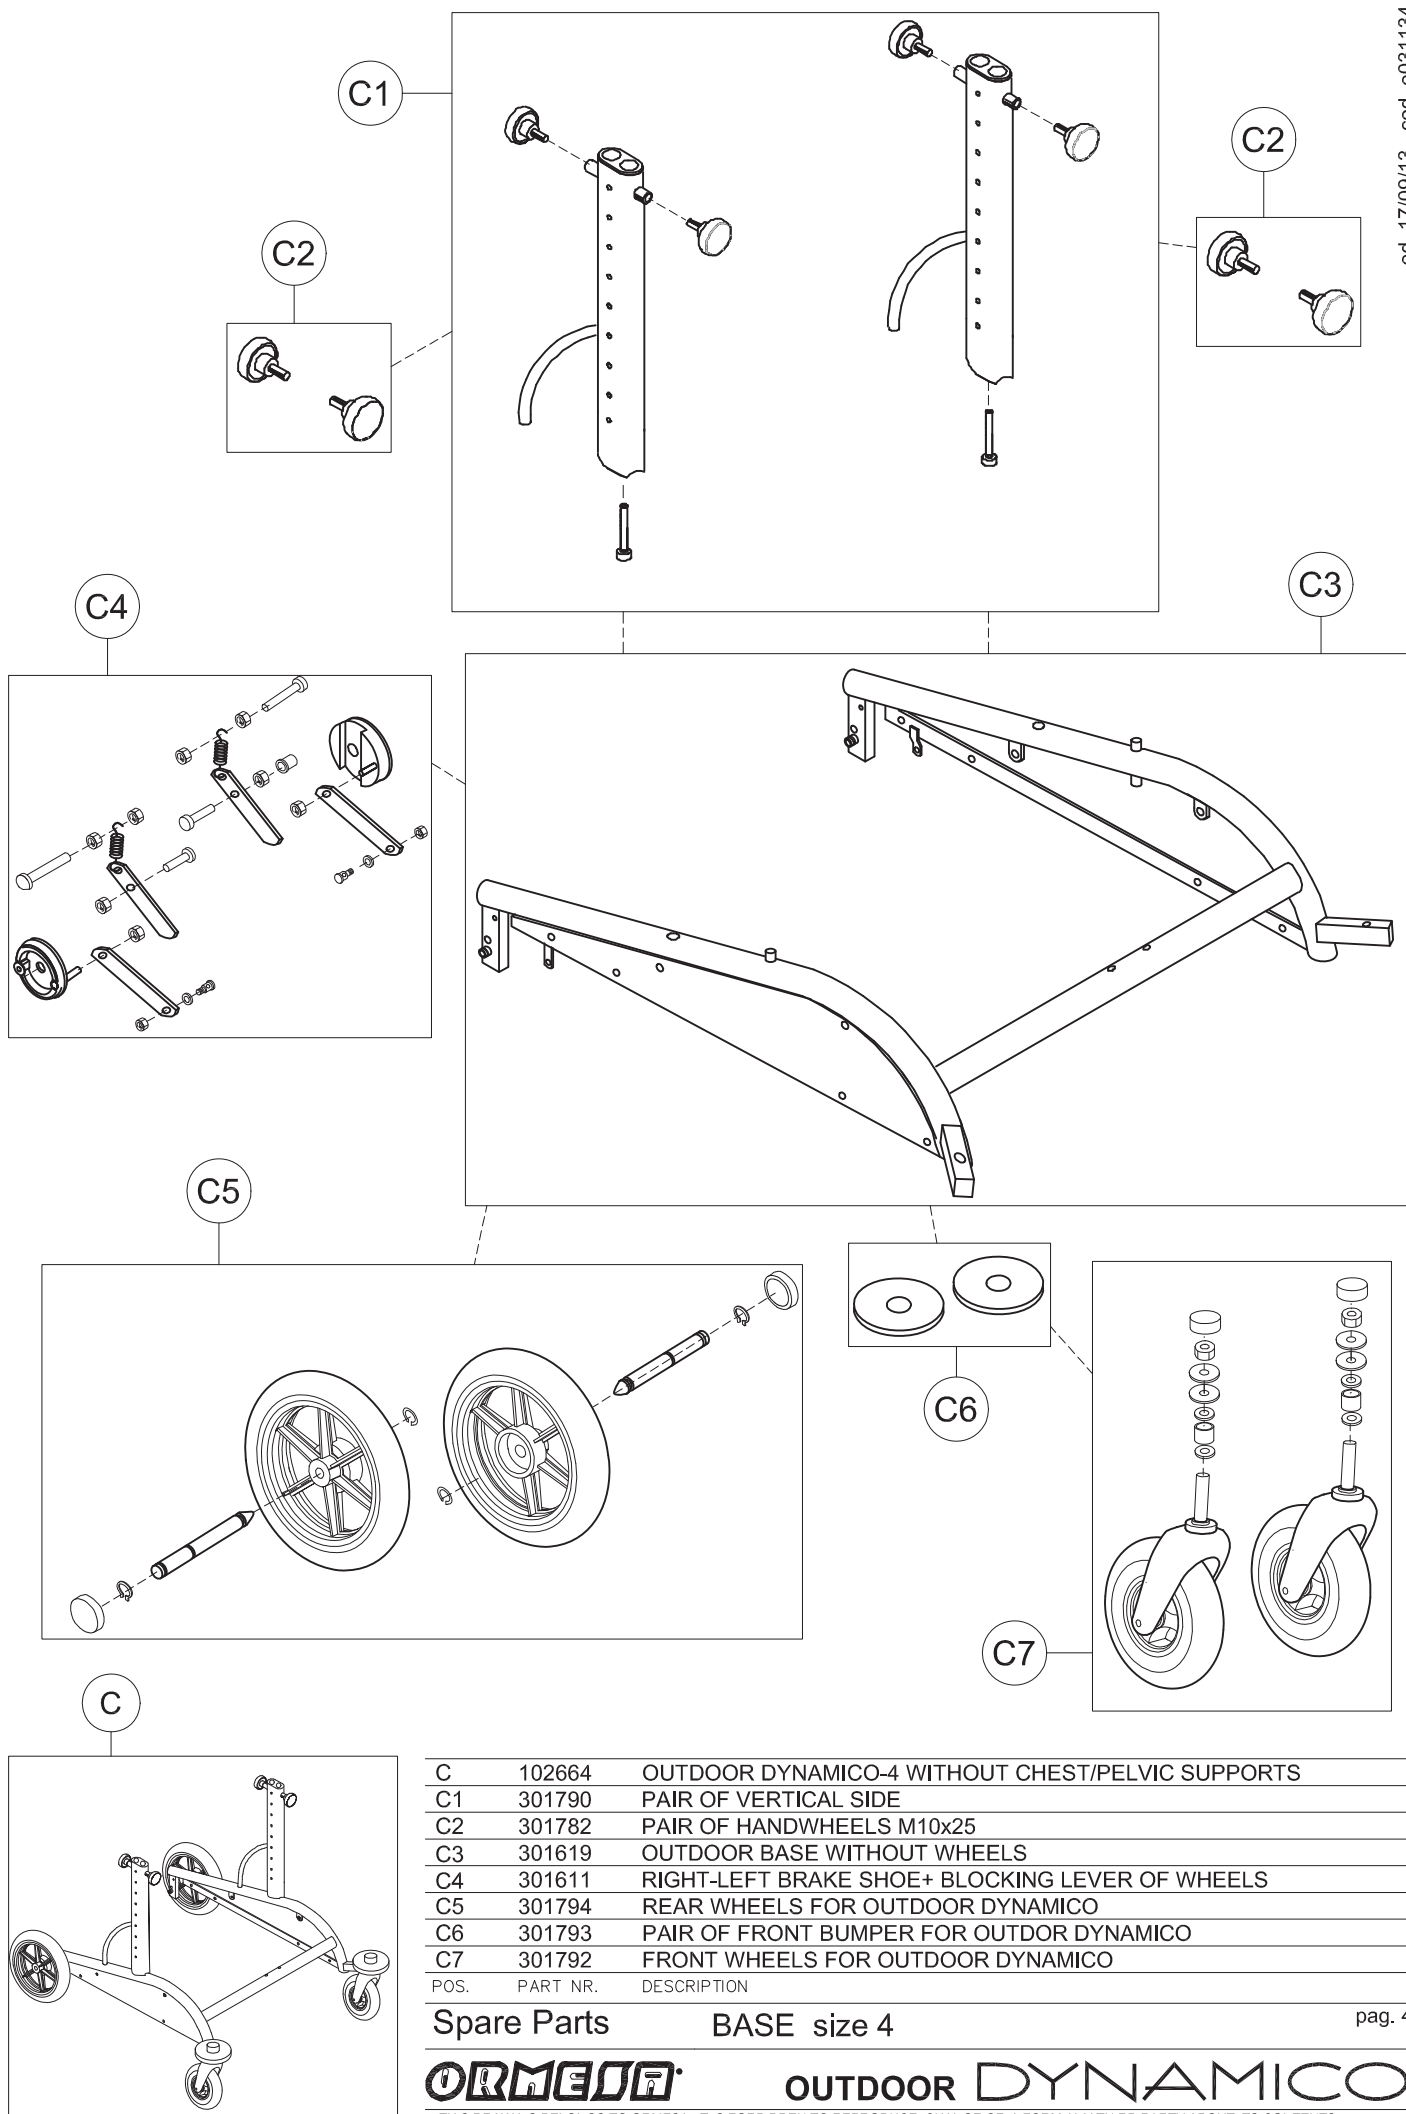

C	102664	OUTDOOR DYNAMICO-4 WITHOUT CHEST/PELVIC SUPPORTS
C1	301790	PAIR OF VERTICAL SIDE
C2	301782	PAIR OF HANDWHEELS M10x25
C3	301619	OUTDOOR BASE WITHOUT WHEELS
C4	301611	RIGHT-LEFT BRAKE SHOE+ BLOCKING LEVER OF WHEELS
C5	301794	REAR WHEELS FOR OUTDOOR DYNAMICO
C6	301793	PAIR OF FRONT BUMPER FOR OUTDOOR DYNAMICO
C7	301792	FRONT WHEELS FOR OUTDOOR DYNAMICO

POS. PART NR. DESCRIPTION

Spare Parts BASE size 4