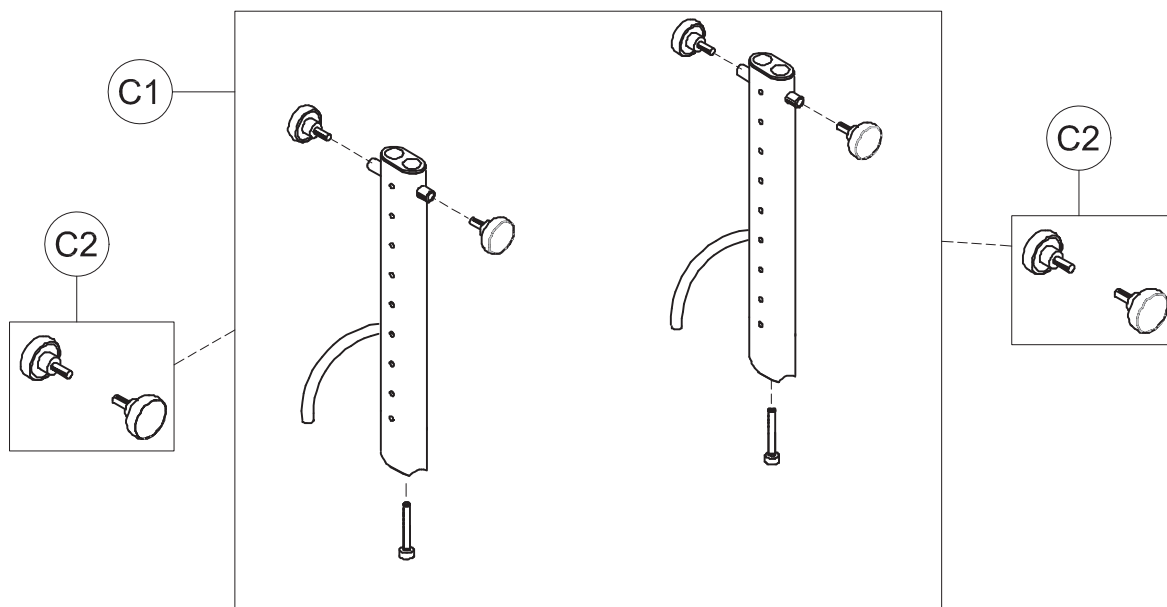

Spare Parts BASE size 4

pag. 4

**ORMESA**

**DYNAMICO**

THIS DRAWING BELONGS TO ORMESA: IT IS FORBIDDEN TO REPRODUCE, CHANGE OR INFORM ANY THIRD PARTY ABOUT ITS CONTENTS

A	30252	COMPLETE CHEST SUPPORT
A1	30558	CLOSURE SUPPORT BAR + BAND+SCREWS
A2	30559	CHEST FRAME +BAND+SCREWS
A3	301774	PAIR OF SPRING LOCKING M12X1
A4	301789	PAIR OF VERTICAL BARS OF THE CHEST SUPPORT + SCREWS
POS.	PART NR.	DESCRIPTION

Spare Parts CHEST SUPPORT size 5

pag. 2

**ORMESA**

**DYNAMICO**

THIS DRAWING BELONGS TO ORMESA: IT IS FORBIDDEN TO REPRODUCE, CHANGE OR INFORM ANY THIRD PARTY ABOUT ITS CONTENTS

B	30557	PELVIC SUPPORT WITH EXTERNAL FRAME
B1	30558	CLOSURE SUPPORT BAR + BAND+SCREWS
B2	301776	PAIR OF HANDWHEELS M10x20
B3	301774	PAIR OF SPRING LOCKING M12X1
B4	30564	PELVIC FRAME+STRAP+HANDWHEELS
B5	171291	HARNESS
B6	301777	PAIR OF VERTICAL BARS OF THE PELVIC SUPPORT+ SCREWS
B7	30568	EXTERNAL PELVIC FRAME + SCREWS
POS.	PART NR.	DESCRIPTION

Spare Parts PELVIC SUPPORT size 5 pag. 3

C	102675	DYNAMICO-5 WITHOUT CHEST/PELVIC SUPPORTS
C1	301791	PAIR OF VERTICAL SIDE
C2	301782	PAIR OF HANDWHEELS M10x25
C3	30535	BASE WITHOUT WHEELS
C4	301781	PAIR OF REAR BUMPER
C5	301780	PAIR OF FRONT BUMPER
C6	301779	PAIR OF WHEELS 80X24 +SCREWS+ SPACERS
POS.	PART NR.	DESCRIPTION