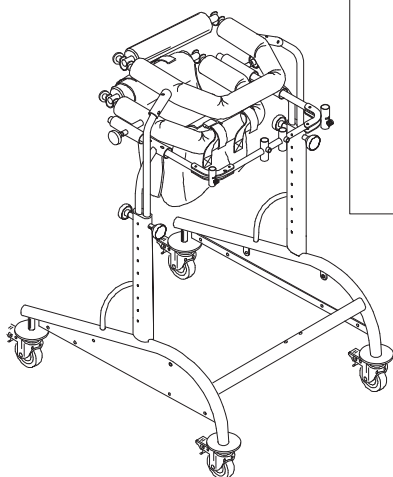

**Spare Parts BASE size 3**

A

B

C

POS.	PART NR.	DESCRIPTION
A	30045.A	COMPLETE CHEST/TRUNK SUPPORT
B	30049	PELVIC SUPPORT WITH EXTERNAL FRAME
C	102668	DYNAMICO-4 WITHOUT CHEST/PELVIC SUPPORTS

Spare Parts BASE, PELVIC and CHEST SUPPORTS size 4 pag. 1

**ORMESA**

**DYNAMICO**

THIS DRAWING BELONGS TO ORMESA: IT IS FORBIDDEN TO REPRODUCE, CHANGE OR INFORM ANY THIRD PARTY ABOUT ITS CONTENTS

A

B

C

POS.	PART NR.	DESCRIPTION
A	30252	COMPLETE CHEST/TRUNK SUPPORT
B	30557	PELVIC SUPPORT WITH EXTERNAL FRAME
C	102675	DYNAMICO-5 WITHOUT CHEST/PELVIC SUPPORTS

Spare Parts BASE, PELVIC and CHEST SUPPORTS size 5 pag. 1

**ORMESA**

**DYNAMICO**

THIS DRAWING BELONGS TO ORMESA: IT IS FORBIDDEN TO REPRODUCE, CHANGE OR INFORM ANY THIRD PARTY ABOUT ITS CONTENTS

A

B

C

POS.	PART NR.	DESCRIPTION
A	30045.A	COMPLETE CHEST/TRUNK SUPPORT
B	30049	PELVIC SUPPORT WITH EXTERNAL FRAME
C	102668	DYNAMICO-4 WITHOUT CHEST/PELVIC SUPPORTS