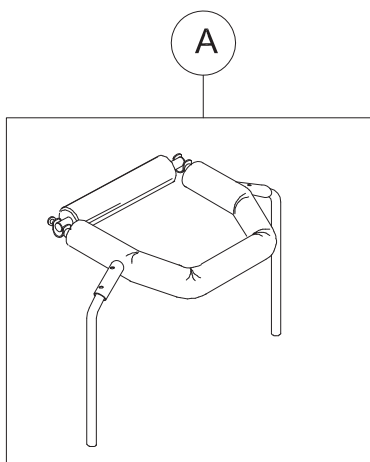

Spare Parts PELVIC SUPPORT size 5 pag. 3

C	102675	DYNAMICO-5 WITHOUT CHEST/PELVIC SUPPORTS
C1	301791	PAIR OF VERTICAL SIDE
C2	301782	PAIR OF HANDWHEELS M10x25
C3	30535	BASE WITHOUT WHEELS
C4	301781	PAIR OF REAR BUMPER
C5	301780	PAIR OF FRONT BUMPER
C6	301779	PAIR OF WHEELS 80X24 +SCREWS+ SPACERS
POS.	PART NR.	DESCRIPTION

Spare Parts BASE size 5

POS.	PART NR.	DESCRIPTION
A	30252	COMPLETE CHEST SUPPORT
B	30557	PELVIC SUPPORT WITH EXTERNAL FRAME
C	102665	OUTDOOR DYNAMICO-5 WITHOUT CHEST/PELVIC SUPPORTS
D	30425	SET OF CABLES+HAND-BRAKE LEVERS

Spare Parts BASE, PELVIC and CHEST SUPPORTS size 5 pag. 1

**ORMESA**

**OUTDOOR DYNAMICO**

THIS DRAWING BELONGS TO ORMESA: IT IS FORBIDDEN TO REPRODUCE, CHANGE OR INFORM ANY THIRD PARTY ABOUT ITS CONTENTS