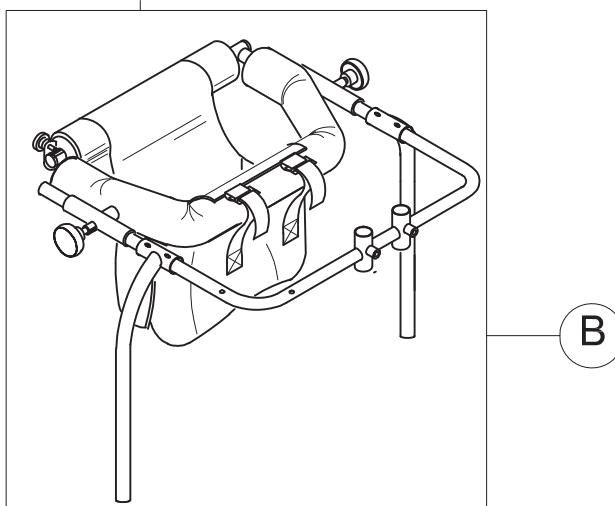

# Dynamico

Vues éclatées - Pièces détachées

POS.	PART NR.	DESCRIPTION
A	30042.A	COMPLETE CHEST/TRUNK SUPPORT
B	30046	PELVIC SUPPORT WITH EXTERNAL FRAME
C	102671	DYNAMICO-1 WITHOUT CHEST/PELVIC SUPPORTS

Spare Parts BASE, PELVIC and CHEST SUPPORTS size 1 pag. 1