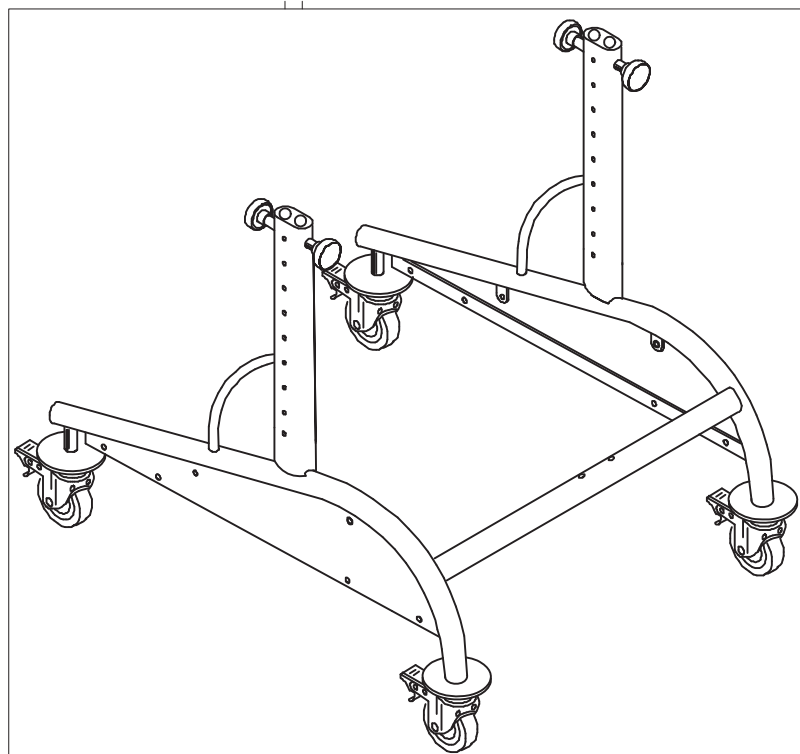

Spare Parts

CHEST SUPPORT size 3

pag. 2

**ORMESA**

**OUTDOOR DYNAMICO**

THIS DRAWING BELONGS TO ORMESA: IT IS FORBIDDEN TO REPRODUCE, CHANGE OR INFORM ANY THIRD PARTY ABOUT ITS CONTENTS

B	30048	PELVIC SUPPORT WITH EXTERNAL FRAME
B1	30541	CLOSURE SUPPORT BAR + BAND+SCREWS
B2	301776	PAIR OF HANDWHEELS M10x20
B3	301774	PAIR OF SPRING LOCKING M12X1
B4	30553	PELVIC FRAME+STRAP+HANDWHEELS
B5	171289	HARNESS
B6	301777	PAIR OF VERTICAL BARS OF THE PELVIC SUPPORT+ SCREWS
B7	30570	EXTERNAL PELVIC FRAME + SCREWS
POS.	PART NR.	DESCRIPTION

Spare Parts PELVIC SUPPORT size 3

pag. 3

**ORMESA**

**OUTDOOR DYNAMICO**

THIS DRAWING BELONGS TO ORMESA; IT IS FORBIDDEN TO REPRODUCE, CHANGE OR INFORM ANY THIRD PARTY ABOUT ITS CONTENTS

C	102666	OUTDOOR DYNAMICO-3 WITHOUT CHEST/PELVIC SUPPORTS
C1	301778	PAIR OF VERTICAL SIDE
C2	301782	PAIR OF HANDWHEELS M10x25
C3	301617	OUTDOOR BASE WITHOUT WHEELS
C4	301611	RIGHT-LEFT BRAKE SHOE+ BLOCKING LEVER OF WHEELS
C5	301794	REAR WHEELS FOR OUTDOOR DYNAMICO
C6	301793	PAIR OF FRONT BUMPER FOR OUTDOOR DYNAMICO
C7	301792	FRONT WHEELS FOR OUTDOOR DYNAMICO
POS.	PART NR.	DESCRIPTION

**Spare Parts BASE size 3**

A

B

C

POS.	PART NR.	DESCRIPTION
A	30045.A	COMPLETE CHEST/TRUNK SUPPORT
B	30049	PELVIC SUPPORT WITH EXTERNAL FRAME
C	102668	DYNAMICO-4 WITHOUT CHEST/PELVIC SUPPORTS

Spare Parts BASE, PELVIC and CHEST SUPPORTS size 4 pag. 1