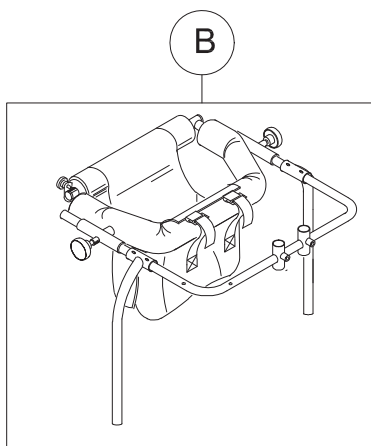

Spare Parts

CHEST SUPPORT size 4

pag. 2

**ORMESA**

**OUTDOOR DYNAMICO**

THIS DRAWING BELONGS TO ORMESA: IT IS FORBIDDEN TO REPRODUCE, CHANGE OR INFORM ANY THIRD PARTY ABOUT ITS CONTENTS

B	30049	PELVIC SUPPORT WITH EXTERNAL FRAME
B1	30554	CLOSURE SUPPORT BAR + BAND+SCREWS
B2	301776	PAIR OF HANDWHEELS M10x20
B3	301774	PAIR OF SPRING LOCKING M12X1
B4	30556	PELVIC FRAME+STRAP+HANDWHEELS
B5	171290	HARNESS
B6	301777	PAIR OF VERTICAL BARS OF THE PELVIC SUPPORT+ SCREWS
B7	30567	EXTERNAL PELVIC FRAME + SCREWS
POS.	PART NR.	DESCRIPTION