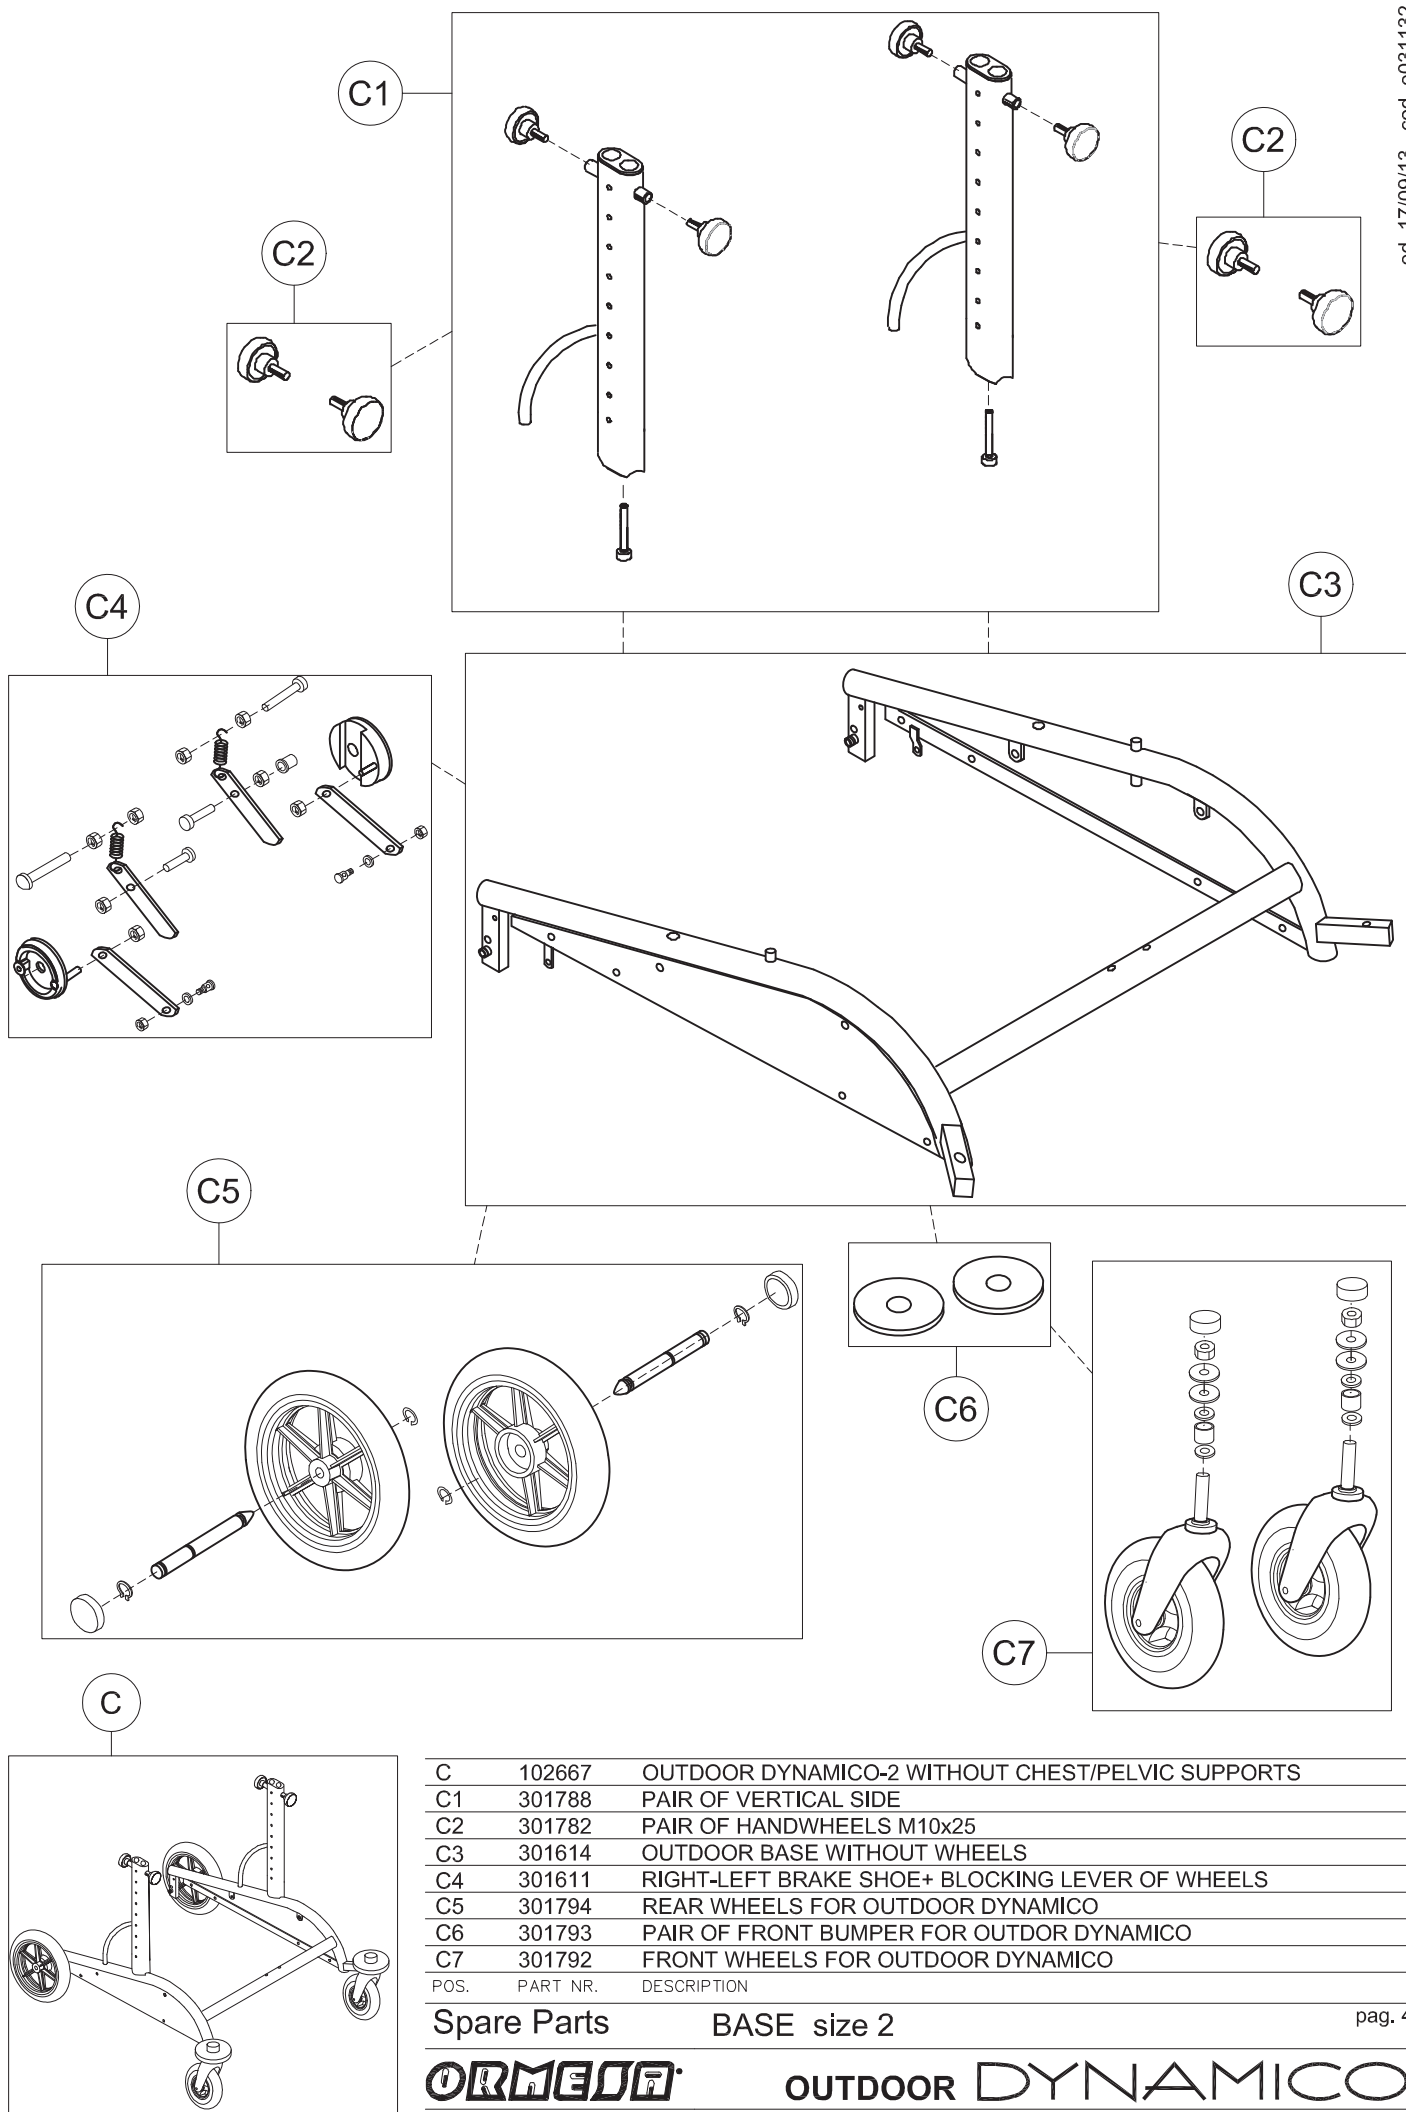

C	102667	OUTDOOR DYNAMICO-2 WITHOUT CHEST/PELVIC SUPPORTS
C1	301788	PAIR OF VERTICAL SIDE
C2	301782	PAIR OF HANDWHEELS M10x25
C3	301614	OUTDOOR BASE WITHOUT WHEELS
C4	301611	RIGHT-LEFT BRAKE SHOE+ BLOCKING LEVER OF WHEELS
C5	301794	REAR WHEELS FOR OUTDOOR DYNAMICO
C6	301793	PAIR OF FRONT BUMPER FOR OUTDOOR DYNAMICO
C7	301792	FRONT WHEELS FOR OUTDOOR DYNAMICO
POS.	PART NR.	DESCRIPTION

Spare Parts BASE size 2