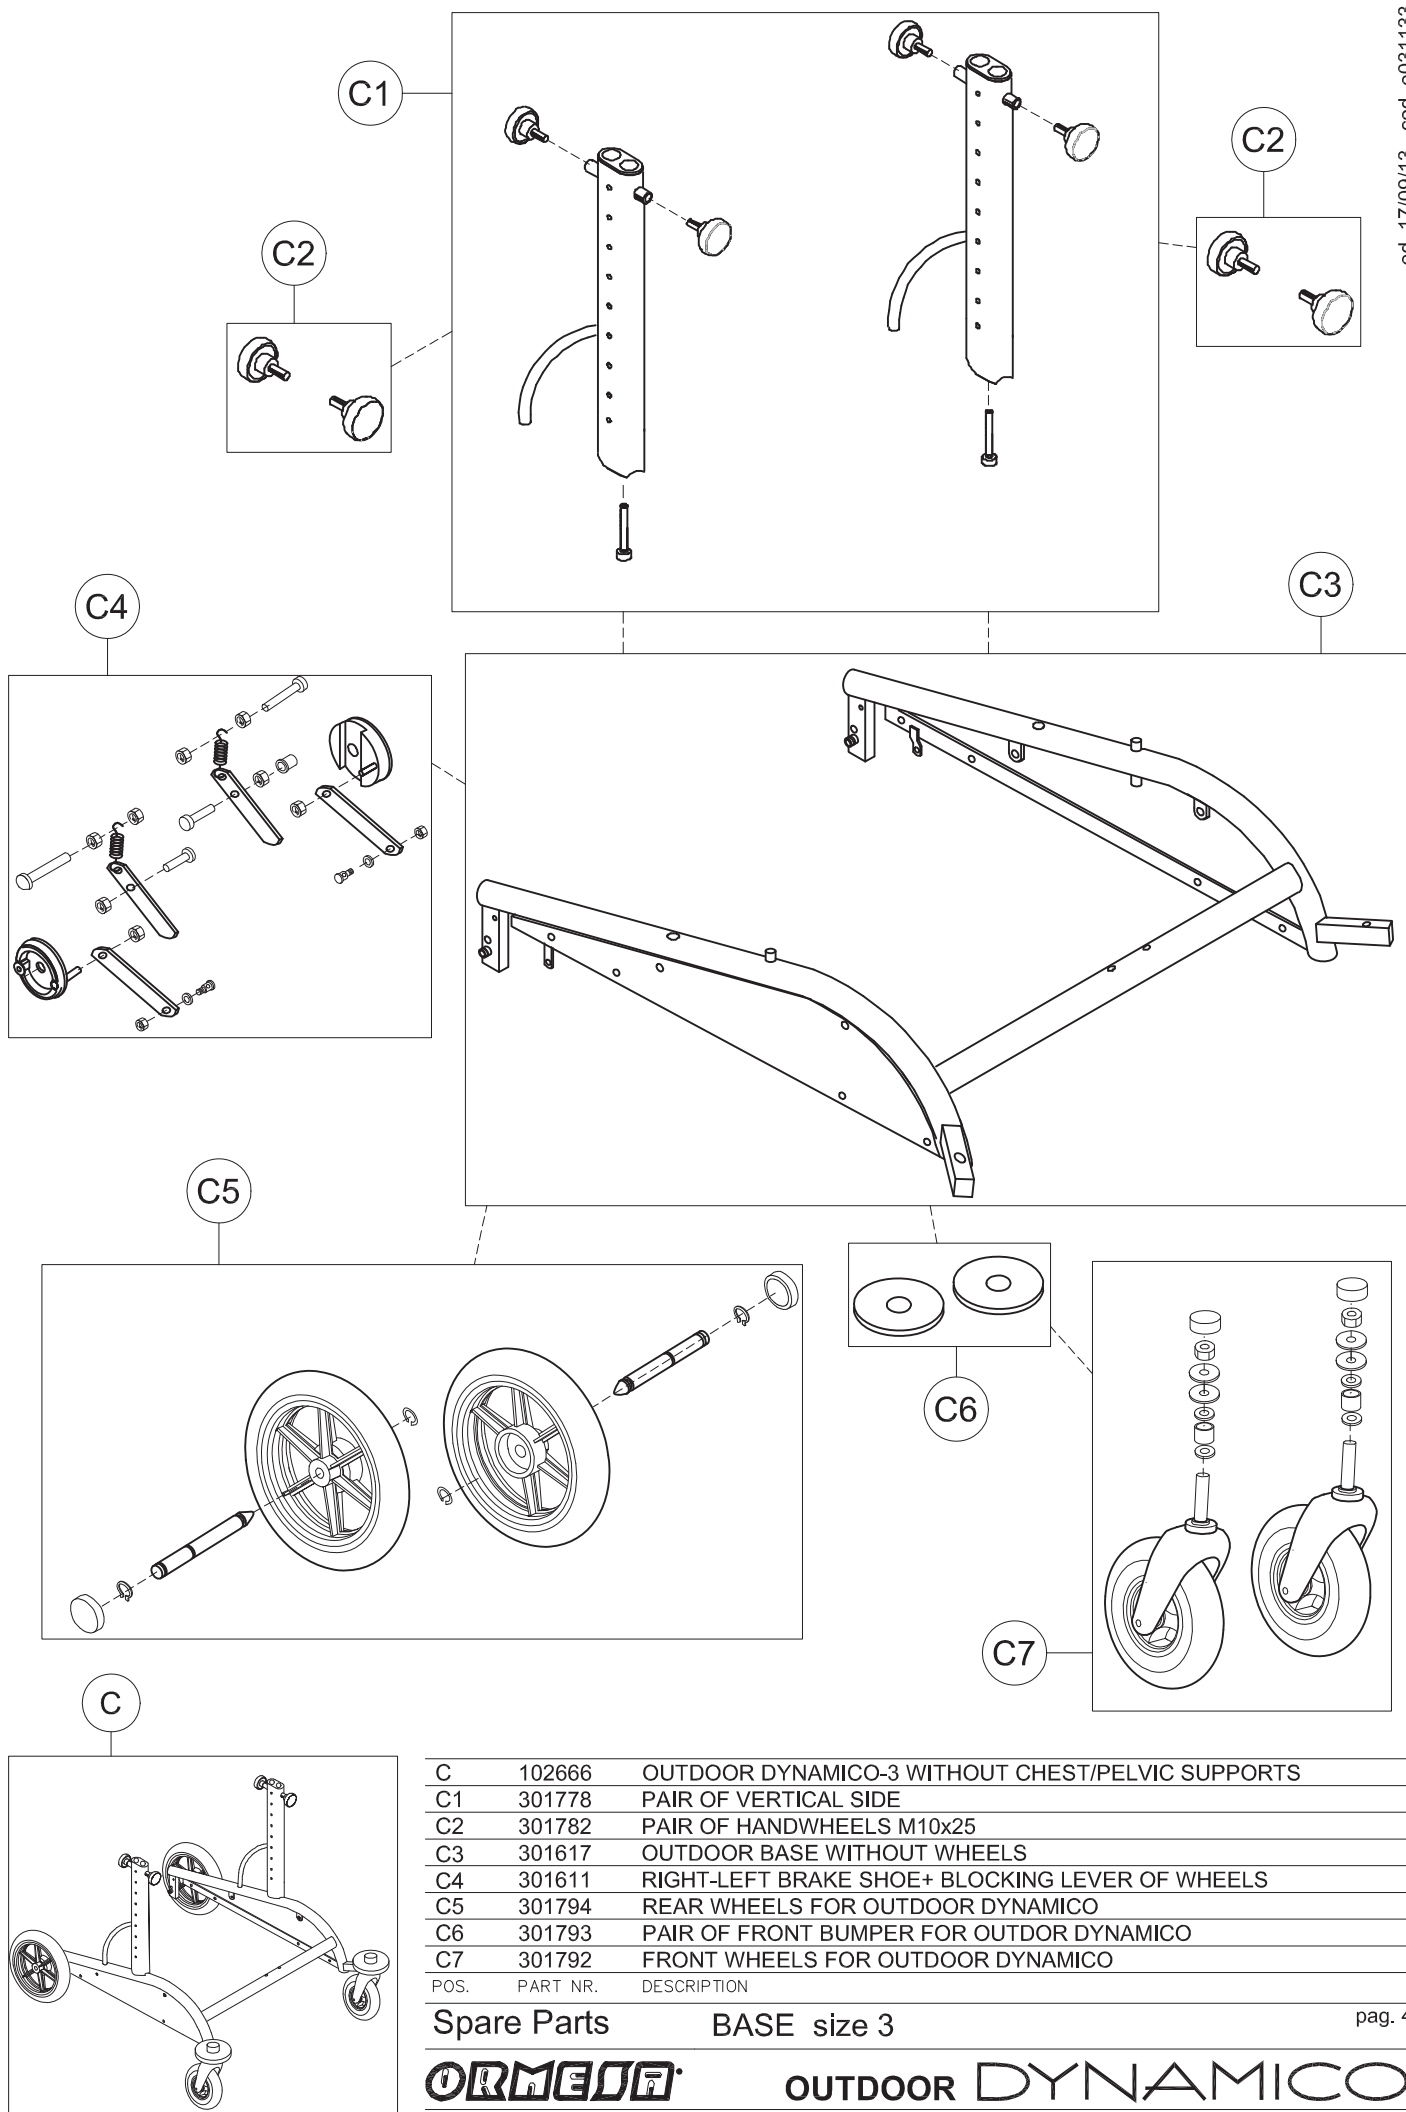

C	102666	OUTDOOR DYNAMICO-3 WITHOUT CHEST/PELVIC SUPPORTS
C1	301778	PAIR OF VERTICAL SIDE
C2	301782	PAIR OF HANDWHEELS M10x25
C3	301617	OUTDOOR BASE WITHOUT WHEELS
C4	301611	RIGHT-LEFT BRAKE SHOE+ BLOCKING LEVER OF WHEELS
C5	301794	REAR WHEELS FOR OUTDOOR DYNAMICO
C6	301793	PAIR OF FRONT BUMPER FOR OUTDOOR DYNAMICO
C7	301792	FRONT WHEELS FOR OUTDOOR DYNAMICO
POS.	PART NR.	DESCRIPTION

Spare Parts BASE size 3