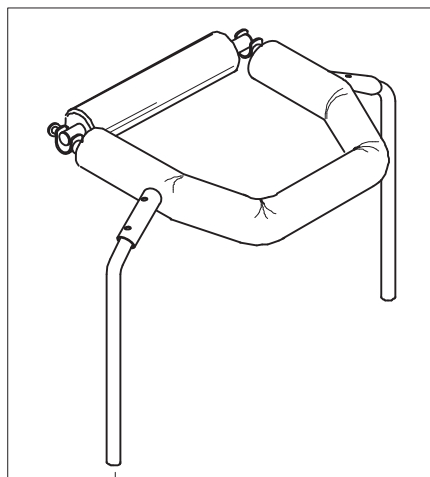

Spare Parts

CHEST SUPPORT size 2

pag. 2

**ORMEDA**

**OUTDOOR DYNAMICO**

THIS DRAWING BELONGS TO ORMESA: IT IS FORBIDDEN TO REPRODUCE, CHANGE OR INFORM ANY THIRD PARTY ABOUT ITS CONTENTS

B	30047	PELVIC SUPPORT WITH EXTERNAL FRAME
B1	30538	CLOSURE SUPPORT BAR + BAND+SCREWS
B2	301776	PAIR OF HANDWHEELS M10x20
B3	301774	PAIR OF SPRING LOCKING M12X1
B4	30540	PELVIC FRAME+STRAP+HANDWHEELS
B5	171288	HARNESS
B6	301787	PAIR OF VERTICAL BARS OF THE PELVIC SUPPORT+ SCREWS
B7	30573	EXTERNAL PELVIC FRAME + SCREWS
POS.	PART NR.	DESCRIPTION

Spare Parts PELVIC SUPPORT size 2

pag. 3

**ORMESA**

**OUTDOOR DYNAMICO**

THIS DRAWING BELONGS TO ORMESA: IT IS FORBIDDEN TO REPRODUCE, CHANGE OR INFORM ANY THIRD PARTY ABOUT ITS CONTENTS

C	102667	OUTDOOR DYNAMICO-2 WITHOUT CHEST/PELVIC SUPPORTS
C1	301788	PAIR OF VERTICAL SIDE
C2	301782	PAIR OF HANDWHEELS M10x25
C3	301614	OUTDOOR BASE WITHOUT WHEELS
C4	301611	RIGHT-LEFT BRAKE SHOE+ BLOCKING LEVER OF WHEELS
C5	301794	REAR WHEELS FOR OUTDOOR DYNAMICO
C6	301793	PAIR OF FRONT BUMPER FOR OUTDOOR DYNAMICO
C7	301792	FRONT WHEELS FOR OUTDOOR DYNAMICO
POS.	PART NR.	DESCRIPTION

**Spare Parts BASE size 2**

A

B

C

POS.	PART NR.	DESCRIPTION
A	30044.A	COMPLETE CHEST/TRUNK SUPPORT
B	30048	PELVIC SUPPORT WITH EXTERNAL FRAME
C	102669	DYNAMICO-3 WITHOUT CHEST/PELVIC SUPPORTS

Spare Parts BASE, PELVIC and CHEST SUPPORTS size 3 pag. 1