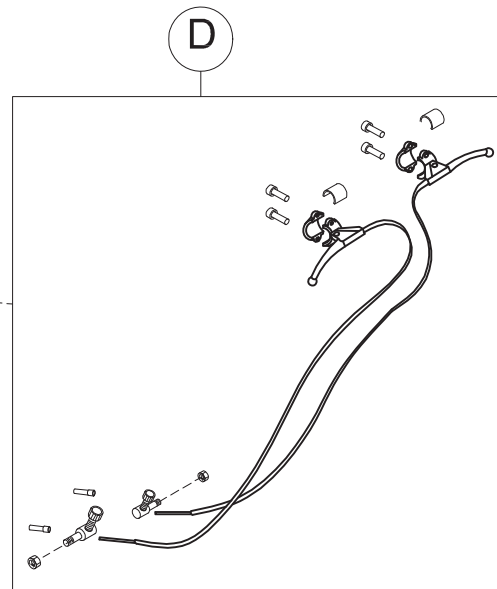

POS.	PART NR.	DESCRIPTION
A	30045.A	COMPLETE CHEST SUPPORT
B	30049	PELVIC SUPPORT WITH EXTERNAL FRAME
C	102664	OUTDOOR DYNAMICO-4 WITHOUT CHEST/PELVIC SUPPORTS
D	30377	SET OF CABLES+HAND-BRAKE LEVERS

Spare Parts BASE, PELVIC and CHEST SUPPORTS size 4 pag. 1

ORMESA

OUTDOOR DYNAMICO

THIS DRAWING BELONGS TO ORMESA: IT IS FORBIDDEN TO REPRODUCE, CHANGE OR INFORM ANY THIRD PARTY ABOUT ITS CONTENTS