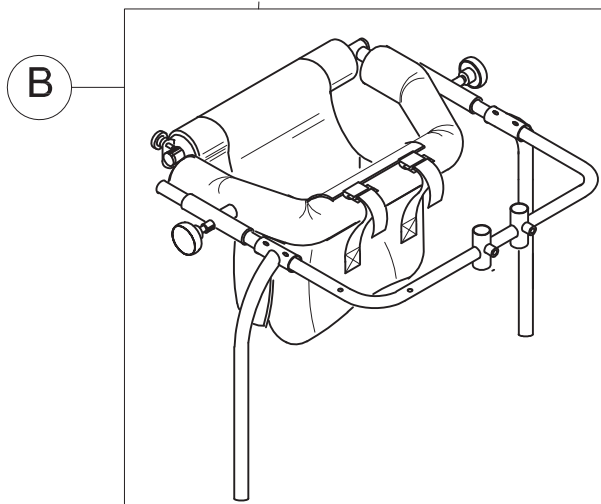

Spare Parts PELVIC SUPPORT size 3

pag. 3

**ORMESA**

**DYNAMICO**

THIS DRAWING BELONGS TO ORMESA: IT IS FORBIDDEN TO REPRODUCE, CHANGE OR INFORM ANY THIRD PARTY ABOUT ITS CONTENTS

C	102669	DYNAMICO-3 WITHOUT CHEST/PELVIC SUPPORTS
C1	301778	PAIR OF VERTICAL SIDE
C2	301782	PAIR OF HANDWHEELS M10x25
C3	30481	BASE WITHOUT WHEELS
C4	301781	PAIR OF REAR BUMPER
C5	301780	PAIR OF FRONT BUMPER
C6	301779	PAIR OF WHEELS 80X24 +SCREWS+ SPACERS
POS.	PART NR.	DESCRIPTION

Spare Parts BASE size 3

POS.	PART NR.	DESCRIPTION
A	30044.A	COMPLETE CHEST SUPPORT
B	30048	PELVIC SUPPORT WITH EXTERNAL FRAME
C	102666	OUTDOOR DYNAMICO-3 WITHOUT CHEST/PELVIC SUPPORTS
D	30426	SET OF CABLES+HAND-BRAKE LEVERS