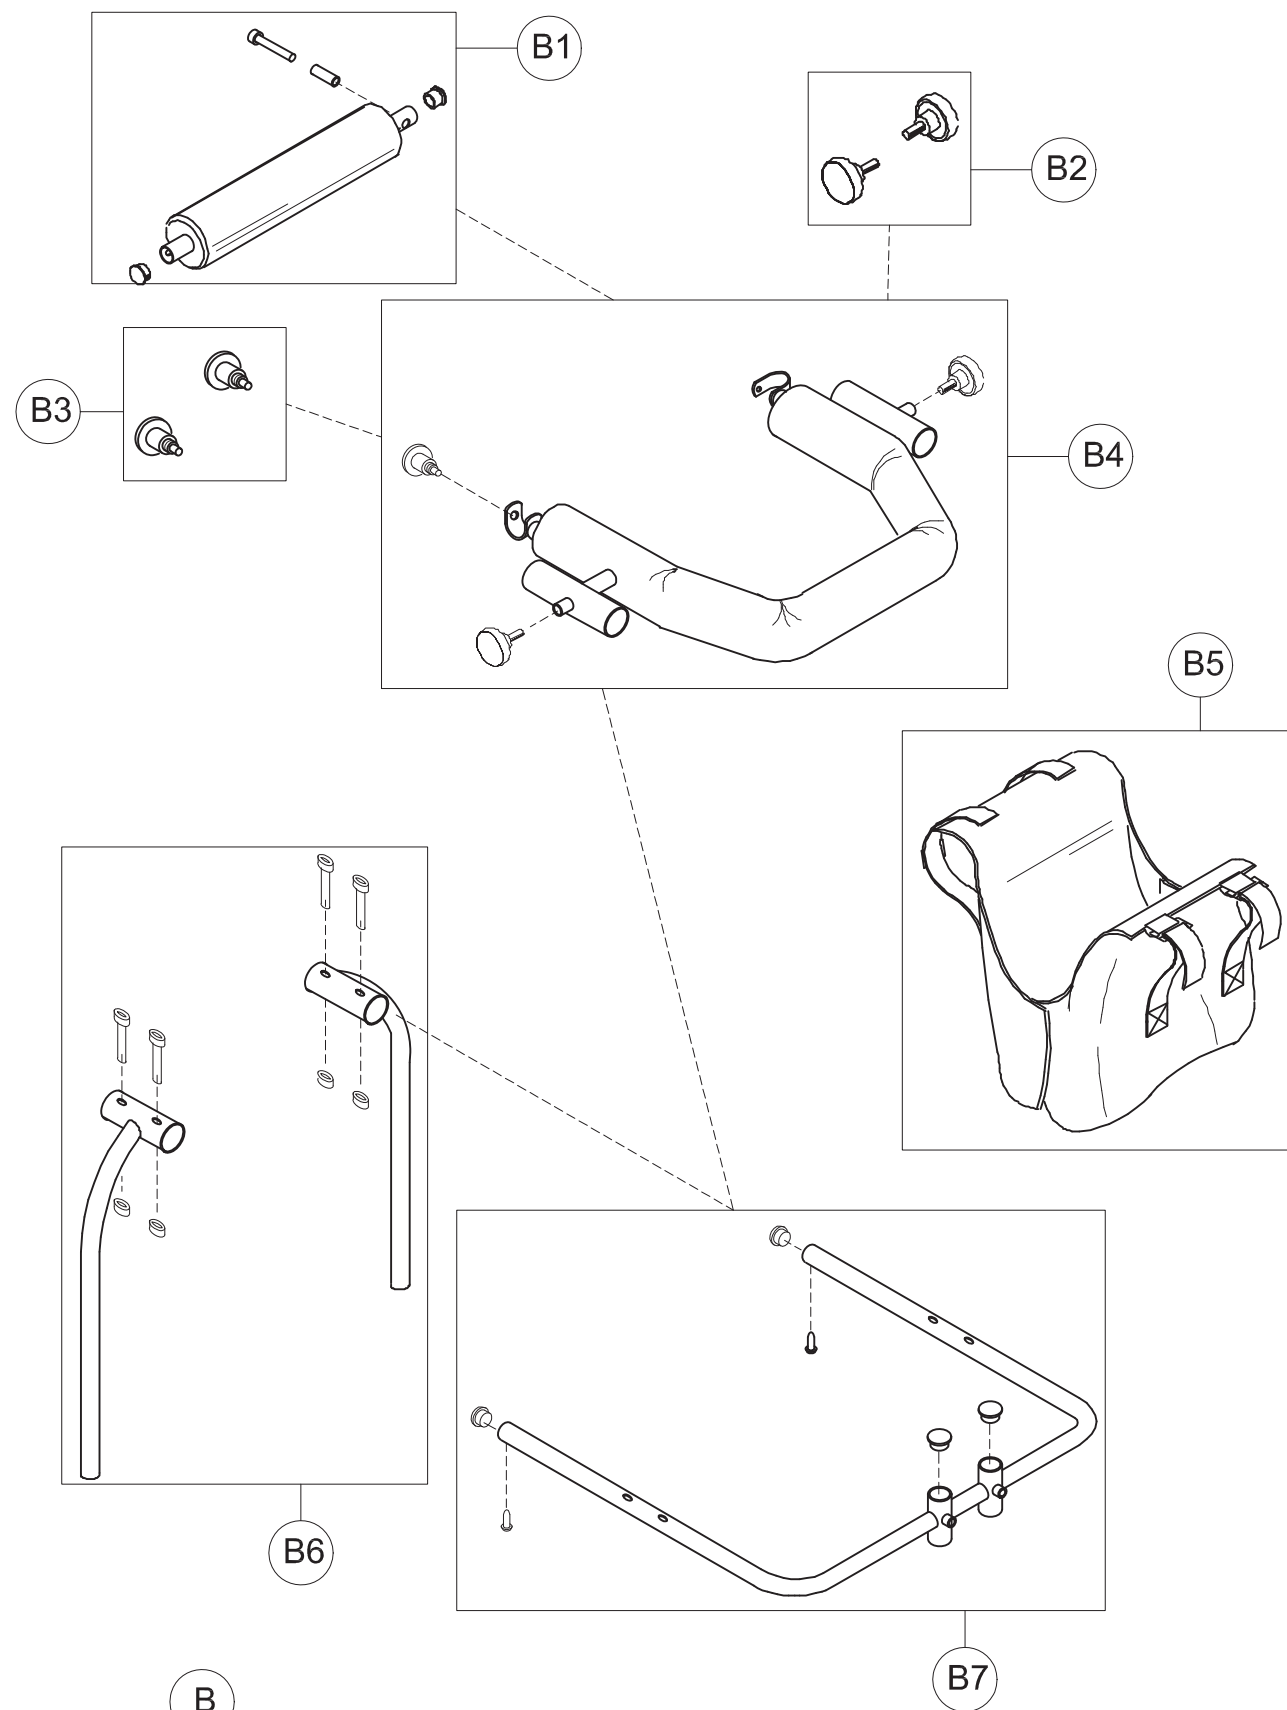

Spare Parts

CHEST SUPPORT size 5

pag. 2

**ORMESA**

**OUTDOOR DYNAMICO**

THIS DRAWING BELONGS TO ORMESA: IT IS FORBIDDEN TO REPRODUCE, CHANGE OR INFORM ANY THIRD PARTY ABOUT ITS CONTENTS

B	30557	PELVIC SUPPORT WITH EXTERNAL FRAME
B1	30558	CLOSURE SUPPORT BAR + BAND+SCREWS
B2	301776	PAIR OF HANDWHEELS M10x20
B3	301774	PAIR OF SPRING LOCKING M12X1
B4	30564	PELVIC FRAME+STRAP+HANDWHEELS
B5	171291	HARNESS
B6	301777	PAIR OF VERTICAL BARS OF THE PELVIC SUPPORT+ SCREWS
B7	30568	EXTERNAL PELVIC FRAME + SCREWS
POS.	PART NR.	DESCRIPTION