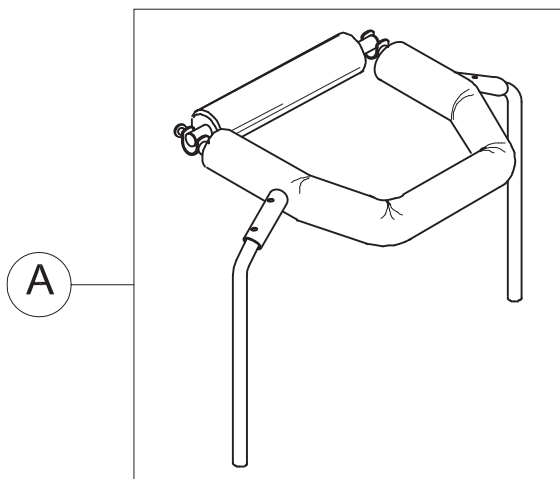

POS.	PART NR.	DESCRIPTION
A	30252	COMPLETE CHEST SUPPORT
B	30557	PELVIC SUPPORT WITH EXTERNAL FRAME
C	102665	OUTDOOR DYNAMICO-5 WITHOUT CHEST/PELVIC SUPPORTS
D	30425	SET OF CABLES+HAND-BRAKE LEVERS

Spare Parts BASE, PELVIC and CHEST SUPPORTS size 5 pag. 1

ORMESA

OUTDOOR DYNAMICO

THIS DRAWING BELONGS TO ORMESA: IT IS FORBIDDEN TO REPRODUCE, CHANGE OR INFORM ANY THIRD PARTY ABOUT ITS CONTENTS