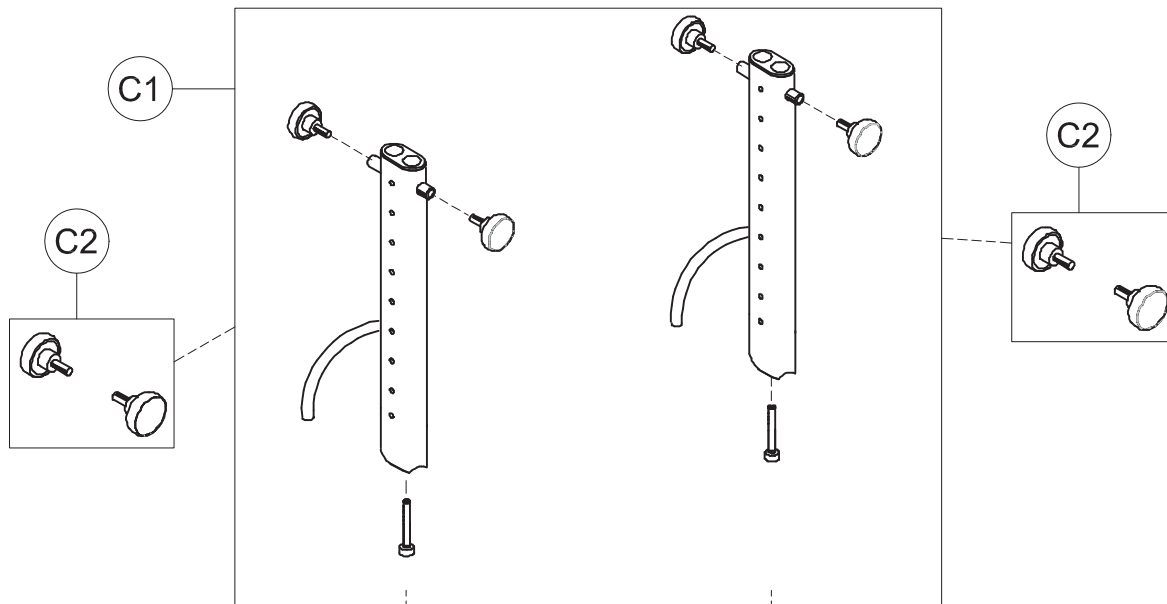

Spare Parts

CHEST SUPPORT size 2

pag. 2

**ORMEDA**

**DYNAMICO**

THIS DRAWING BELONGS TO ORMESA: IT IS FORBIDDEN TO REPRODUCE, CHANGE OR INFORM ANY THIRD PARTY ABOUT ITS CONTENTS

B	30047	PELVIC SUPPORT WITH EXTERNAL FRAME
B1	30538	CLOSURE SUPPORT BAR + BAND+SCREWS
B2	301776	PAIR OF HANDWHEELS M10x20
B3	301774	PAIR OF SPRING LOCKING M12X1
B4	30540	PELVIC FRAME+STRAP+HANDWHEELS
B5	171288	HARNESS
B6	301787	PAIR OF VERTICAL BARS OF THE PELVIC SUPPORT+ SCREWS
B7	30573	EXTERNAL PELVIC FRAME + SCREWS
POS.	PART NR.	DESCRIPTION

Spare Parts PELVIC SUPPORT size 2

pag. 3

**ORMESA**

**DYNAMICO**

THIS DRAWING BELONGS TO ORMESA: IT IS FORBIDDEN TO REPRODUCE, CHANGE OR INFORM ANY THIRD PARTY ABOUT ITS CONTENTS

C	102670	DYNAMICO-2 WITHOUT CHEST/PELVIC SUPPORTS
C1	301788	PAIR OF VERTICAL SIDE
C2	301782	PAIR OF HANDWHEELS M10x25
C3	30472	BASE WITHOUT WHEELS
C4	301781	PAIR OF REAR BUMPER
C5	301780	PAIR OF FRONT BUMPER
C6	301779	PAIR OF WHEELS 80X24 +SCREWS+ SPACERS
POS.	PART NR.	DESCRIPTION

Spare Parts BASE size 2

POS.	PART NR.	DESCRIPTION
A	30043.A	COMPLETE CHEST SUPPORT
B	30047	PELVIC SUPPORT WITH EXTERNAL FRAME
C	102667	OUTDOOR DYNAMICO-2 WITHOUT CHEST/PELVIC SUPPORTS
D	30427	SET OF CABLES+HAND-BRAKE LEVERS