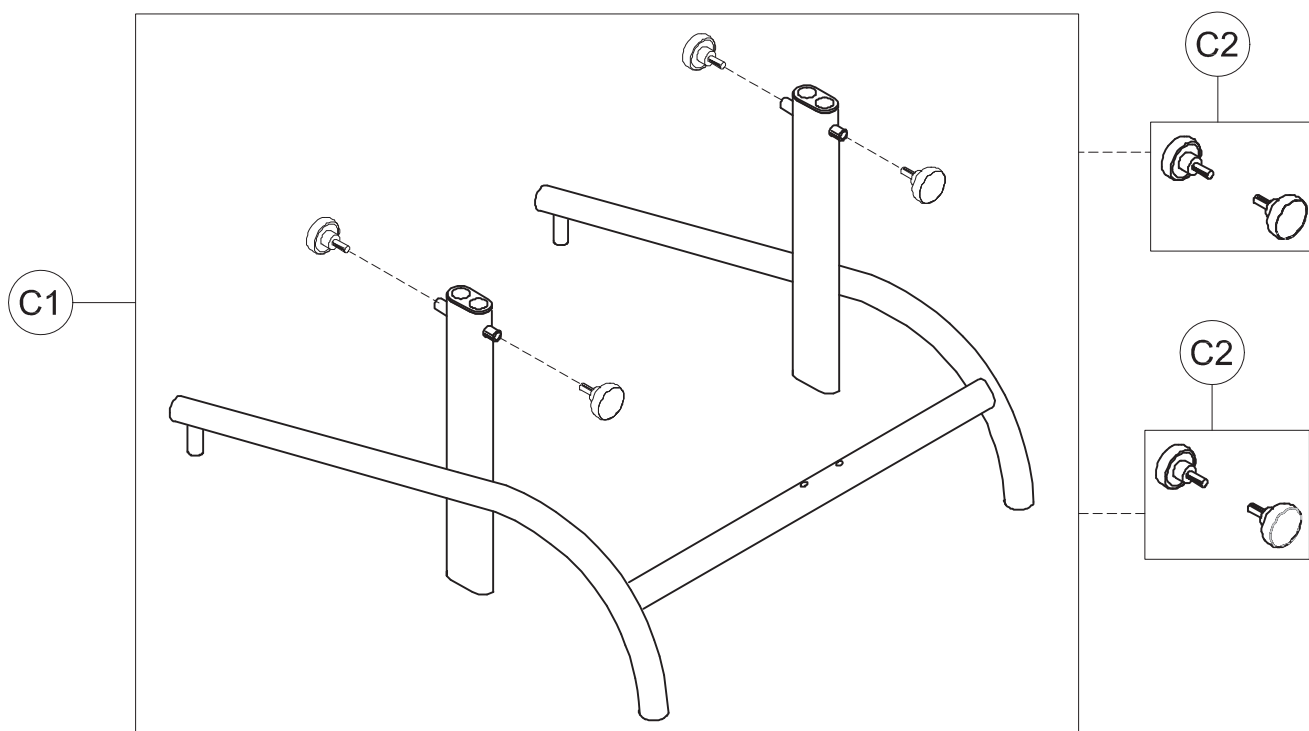

Spare Parts

CHEST SUPPORT size 1

pag. 2

**ORMESA**

**DYNAMICO**

THIS DRAWING BELONGS TO ORMESA; IT IS FORBIDDEN TO REPRODUCE, CHANGE OR INFORM ANY THIRD PARTY ABOUT ITS CONTENTS

B	30046	PELVIC SUPPORT WITH EXTERNAL FRAME
B1	30468	CLOSURE SUPPORT BAR + BAND+SCREWS
B2	301776	PAIR OF HANDWHEELS M10x20
B3	301774	PAIR OF SPRING LOCKING M12X1
B4	30470	PELVIC FRAME+STRAP+HANDWHEELS
B5	171287	HARNESS
B6	301777	PAIR OF VERTICAL BARS OF THE PELVIC SUPPORT+ SCREWS
B7	30573	EXTERNAL PELVIC FRAME + SCREWS
POS.	PART NR.	DESCRIPTION

Spare Parts PELVIC SUPPORT size 1

pag. 3

**ORMESA**

**DYNAMICO**

THIS DRAWING BELONGS TO ORMESA; IT IS FORBIDDEN TO REPRODUCE, CHANGE OR INFORM ANY THIRD PARTY ABOUT ITS CONTENTS

C	102671	DYNAMICO-1 WITHOUT CHEST/PELVIC SUPPORTS
C1	30576	BASE AND SIDES WITHOUT WHEELS
C2	301782	PAIR OF HANDWHEELS M10x25
C3	301781	PAIR OF REAR BUMPER
C4	301780	PAIR OF FRONT BUMPER
C5	301779	PAIR OF WHEELS 80X24 +SCREWS+ SPACERS
POS.	PART NR.	DESCRIPTION