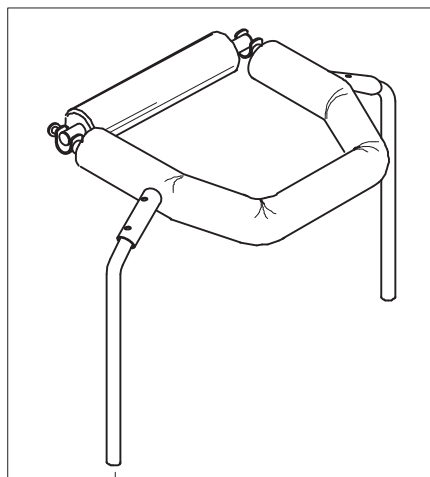

A

B

C

POS.	PART NR.	DESCRIPTION
A	30252	COMPLETE CHEST/TRUNK SUPPORT
B	30557	PELVIC SUPPORT WITH EXTERNAL FRAME
C	102675	DYNAMICO-5 WITHOUT CHEST/PELVIC SUPPORTS

Spare Parts BASE, PELVIC and CHEST SUPPORTS size 5 pag. 1

ORMESA

DYNAMICO

THIS DRAWING BELONGS TO ORMESA: IT IS FORBIDDEN TO REPRODUCE, CHANGE OR INFORM ANY THIRD PARTY ABOUT ITS CONTENTS