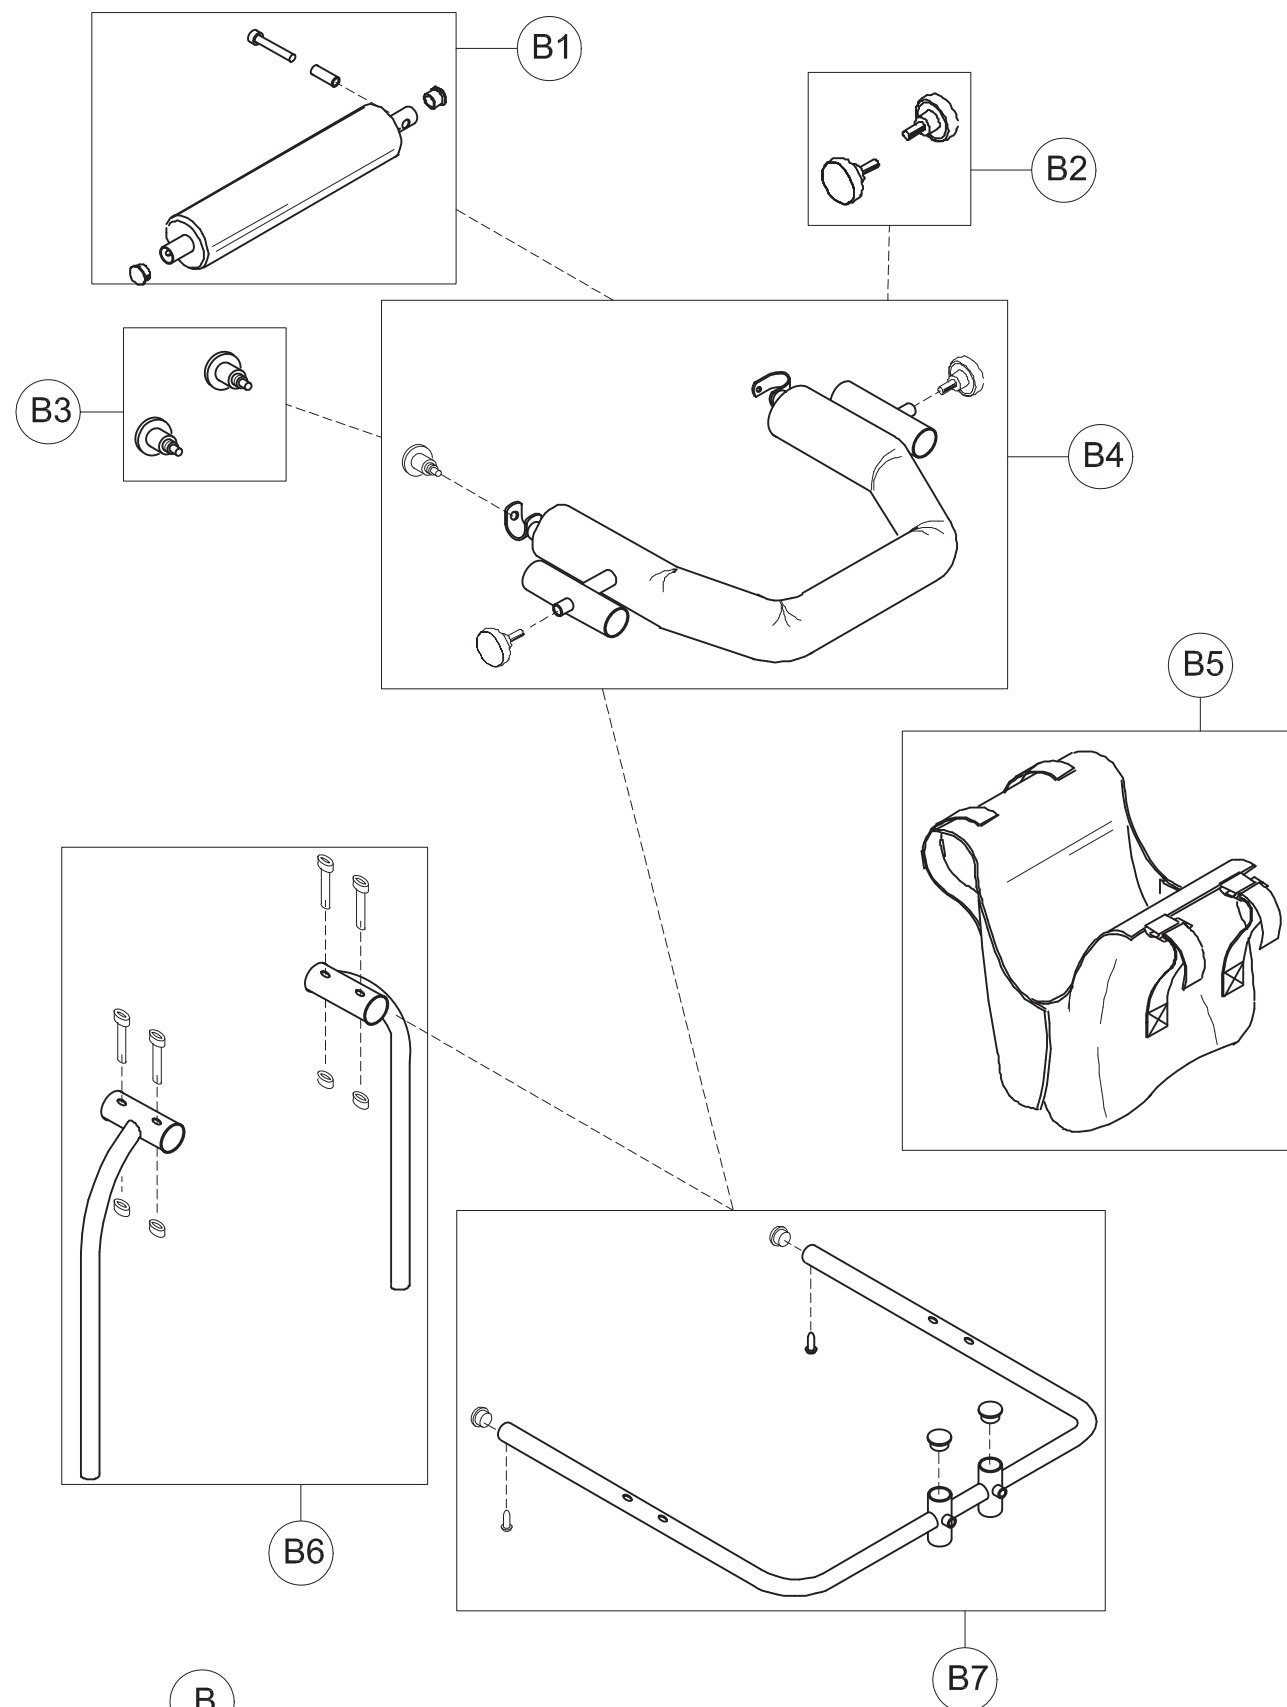

Spare Parts CHEST SUPPORT size 5

pag. 2

**ORMESA**

**DYNAMICO**

THIS DRAWING BELONGS TO ORMESA: IT IS FORBIDDEN TO REPRODUCE, CHANGE OR INFORM ANY THIRD PARTY ABOUT ITS CONTENTS

B	30557	PELVIC SUPPORT WITH EXTERNAL FRAME
B1	30558	CLOSURE SUPPORT BAR + BAND+SCREWS
B2	301776	PAIR OF HANDWHEELS M10x20
B3	301774	PAIR OF SPRING LOCKING M12X1
B4	30564	PELVIC FRAME+STRAP+HANDWHEELS
B5	171291	HARNESS
B6	301777	PAIR OF VERTICAL BARS OF THE PELVIC SUPPORT+ SCREWS
B7	30568	EXTERNAL PELVIC FRAME + SCREWS
POS.	PART NR.	DESCRIPTION

Spare Parts PELVIC SUPPORT size 5 pag. 3

C	102675	DYNAMICO-5 WITHOUT CHEST/PELVIC SUPPORTS
C1	301791	PAIR OF VERTICAL SIDE
C2	301782	PAIR OF HANDWHEELS M10x25
C3	30535	BASE WITHOUT WHEELS
C4	301781	PAIR OF REAR BUMPER
C5	301780	PAIR OF FRONT BUMPER
C6	301779	PAIR OF WHEELS 80X24 +SCREWS+ SPACERS
POS.	PART NR.	DESCRIPTION