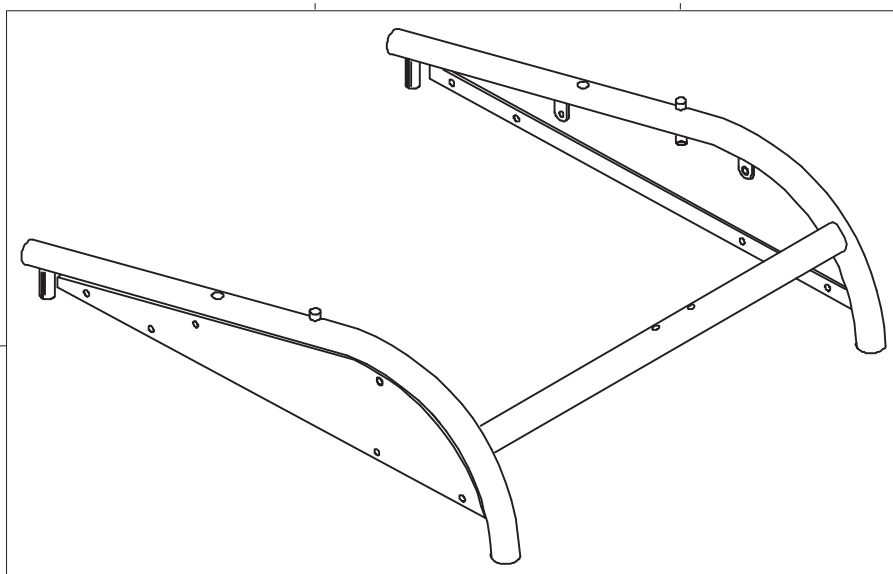

Spare Parts CHEST SUPPORT size 3

pag. 2

**ORMESA**

**DYNAMICO**

THIS DRAWING BELONGS TO ORMESA: IT IS FORBIDDEN TO REPRODUCE, CHANGE OR INFORM ANY THIRD PARTY ABOUT ITS CONTENTS

B	30048	PELVIC SUPPORT WITH EXTERNAL FRAME
B1	30541	CLOSURE SUPPORT BAR + BAND+SCREWS
B2	301776	PAIR OF HANDWHEELS M10x20
B3	301774	PAIR OF SPRING LOCKING M12X1
B4	30553	PELVIC FRAME+STRAP+HANDWHEELS
B5	171289	HARNESS
B6	301777	PAIR OF VERTICAL BARS OF THE PELVIC SUPPORT+ SCREWS
B7	30570	EXTERNAL PELVIC FRAME + SCREWS
POS.	PART NR.	DESCRIPTION

Spare Parts PELVIC SUPPORT size 3

pag. 3

**ORMESA**

**DYNAMICO**

THIS DRAWING BELONGS TO ORMESA: IT IS FORBIDDEN TO REPRODUCE, CHANGE OR INFORM ANY THIRD PARTY ABOUT ITS CONTENTS

C	102669	DYNAMICO-3 WITHOUT CHEST/PELVIC SUPPORTS
C1	301778	PAIR OF VERTICAL SIDE
C2	301782	PAIR OF HANDWHEELS M10x25
C3	30481	BASE WITHOUT WHEELS
C4	301781	PAIR OF REAR BUMPER
C5	301780	PAIR OF FRONT BUMPER
C6	301779	PAIR OF WHEELS 80X24 +SCREWS+ SPACERS
POS.	PART NR.	DESCRIPTION

Spare Parts BASE size 3

POS.	PART NR.	DESCRIPTION
A	30044.A	COMPLETE CHEST SUPPORT
B	30048	PELVIC SUPPORT WITH EXTERNAL FRAME
C	102666	OUTDOOR DYNAMICO-3 WITHOUT CHEST/PELVIC SUPPORTS
D	30426	SET OF CABLES+HAND-BRAKE LEVERS