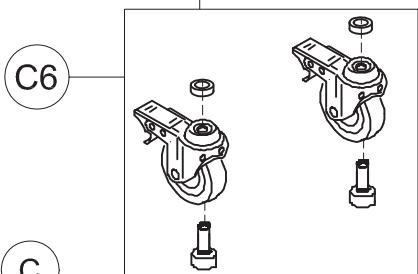

Spare Parts CHEST SUPPORT size 4

pag. 2

**ORMESA**

**DYNAMICO**

THIS DRAWING BELONGS TO ORMESA: IT IS FORBIDDEN TO REPRODUCE, CHANGE OR INFORM ANY THIRD PARTY ABOUT ITS CONTENTS

B	30049	PELVIC SUPPORT WITH EXTERNAL FRAME
B1	30554	CLOSURE SUPPORT BAR + BAND+SCREWS
B2	301776	PAIR OF HANDWHEELS M10x20
B3	301774	PAIR OF SPRING LOCKING M12X1
B4	30556	PELVIC FRAME+STRAP+HANDWHEELS
B5	171290	HARNESS
B6	301777	PAIR OF VERTICAL BARS OF THE PELVIC SUPPORT+ SCREWS
B7	30567	EXTERNAL PELVIC FRAME + SCREWS
POS.	PART NR.	DESCRIPTION

Spare Parts PELVIC SUPPORT size 4

pag. 3

**ORMESA**

**DYNAMICO**

THIS DRAWING BELONGS TO ORMESA: IT IS FORBIDDEN TO REPRODUCE, CHANGE OR INFORM ANY THIRD PARTY ABOUT ITS CONTENTS

C	102668	DYNAMICO-4 WITHOUT CHEST/PELVIC SUPPORTS
C1	301790	PAIR OF VERTICAL SIDE
C2	301782	PAIR OF HANDWHEELS M10x25
C3	30514	BASE WITHOUT WHEELS
C4	301781	PAIR OF REAR BUMPER
C5	301780	PAIR OF FRONT BUMPER
C6	301779	PAIR OF WHEELS 80X24 +SCREWS+ SPACERS
POS.	PART NR.	DESCRIPTION