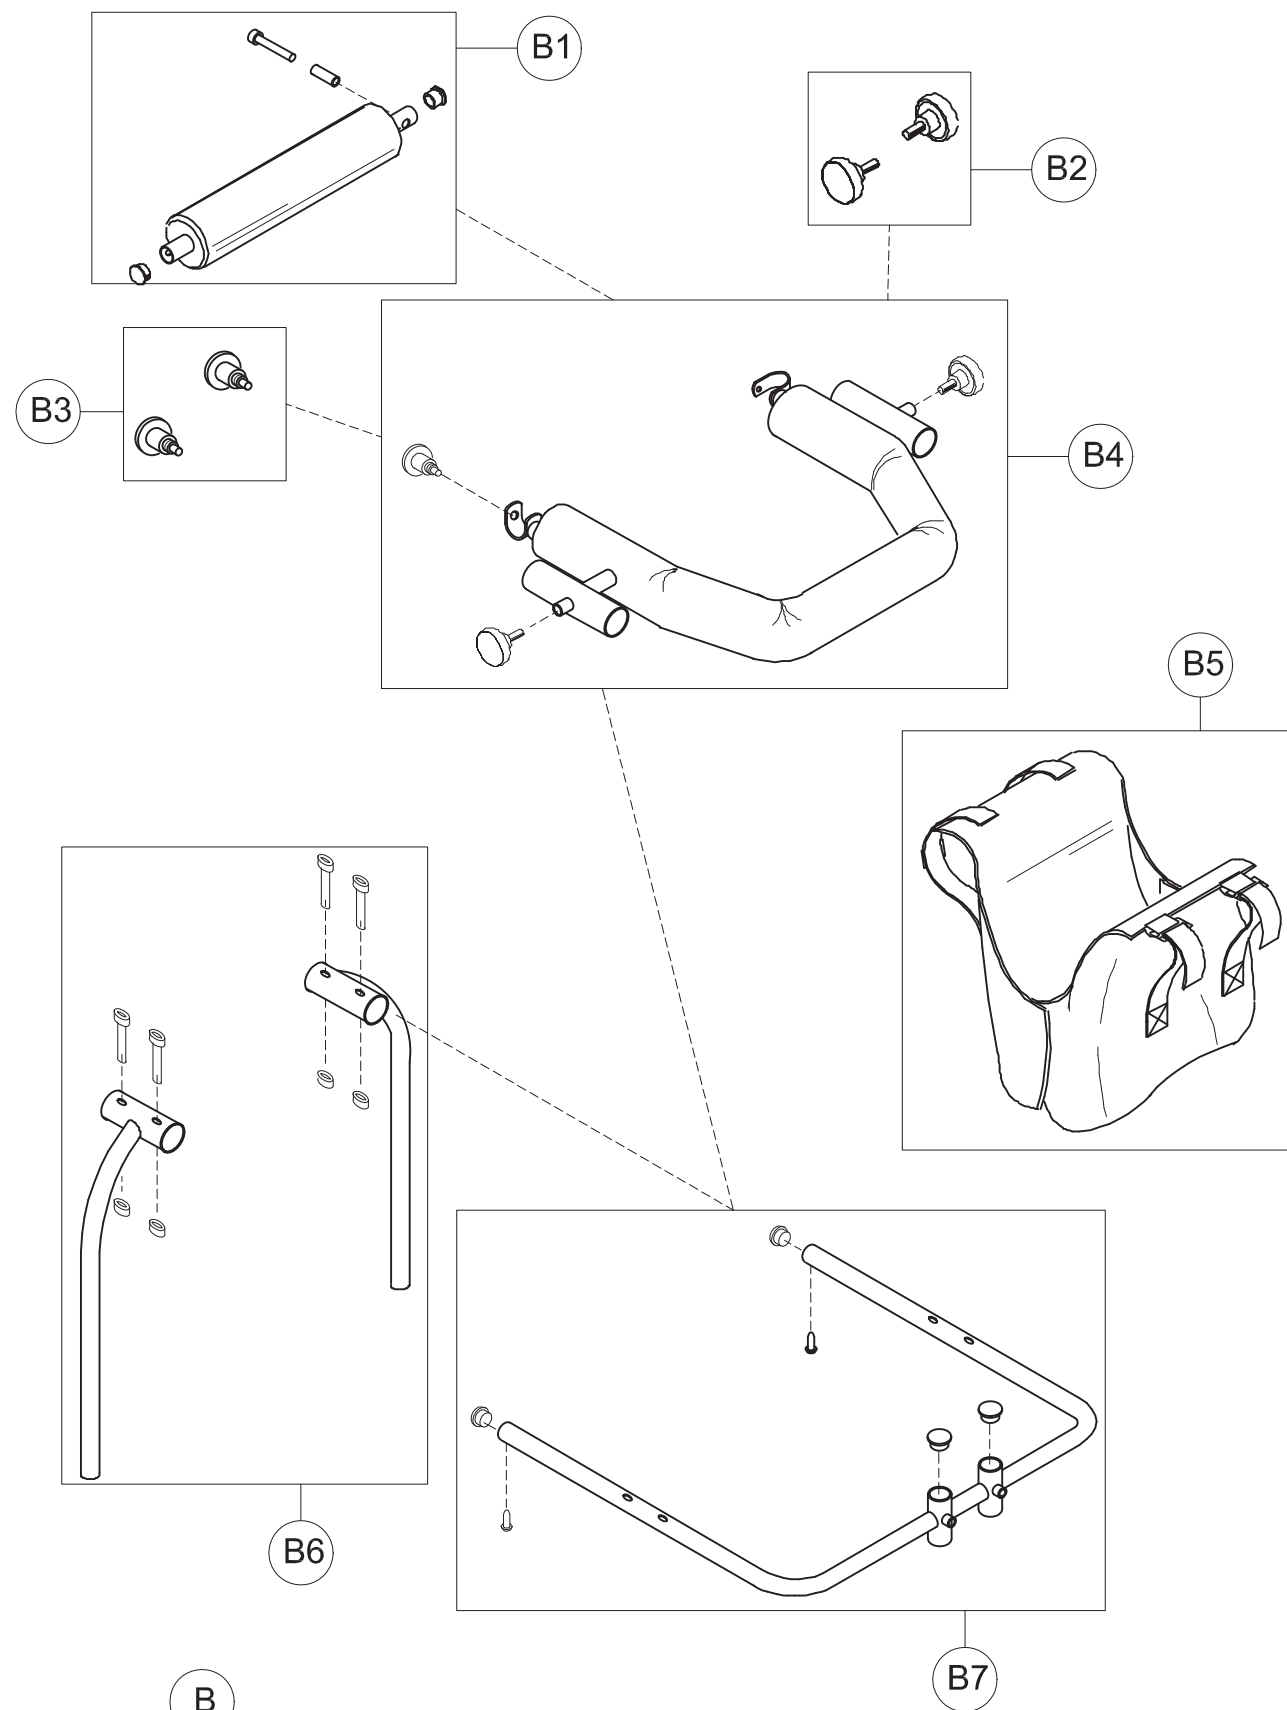

Spare Parts

CHEST SUPPORT size 4

pag. 2

**ORMESA**

**OUTDOOR DYNAMICO**

THIS DRAWING BELONGS TO ORMESA: IT IS FORBIDDEN TO REPRODUCE, CHANGE OR INFORM ANY THIRD PARTY ABOUT ITS CONTENTS

B	30049	PELVIC SUPPORT WITH EXTERNAL FRAME
B1	30554	CLOSURE SUPPORT BAR + BAND+SCREWS
B2	301776	PAIR OF HANDWHEELS M10x20
B3	301774	PAIR OF SPRING LOCKING M12X1
B4	30556	PELVIC FRAME+STRAP+HANDWHEELS
B5	171290	HARNESS
B6	301777	PAIR OF VERTICAL BARS OF THE PELVIC SUPPORT+ SCREWS
B7	30567	EXTERNAL PELVIC FRAME + SCREWS
POS.	PART NR.	DESCRIPTION