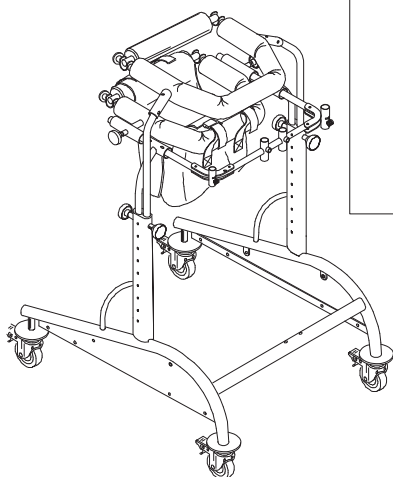

Spare Parts

CHEST SUPPORT size 1

pag. 2

**ORMESA**

**DYNAMICO**

THIS DRAWING BELONGS TO ORMESA; IT IS FORBIDDEN TO REPRODUCE, CHANGE OR INFORM ANY THIRD PARTY ABOUT ITS CONTENTS

B	30046	PELVIC SUPPORT WITH EXTERNAL FRAME
B1	30468	CLOSURE SUPPORT BAR + BAND+SCREWS
B2	301776	PAIR OF HANDWHEELS M10x20
B3	301774	PAIR OF SPRING LOCKING M12X1
B4	30470	PELVIC FRAME+STRAP+HANDWHEELS
B5	171287	HARNESS
B6	301777	PAIR OF VERTICAL BARS OF THE PELVIC SUPPORT+ SCREWS
B7	30573	EXTERNAL PELVIC FRAME + SCREWS
POS.	PART NR.	DESCRIPTION

Spare Parts PELVIC SUPPORT size 1

pag. 3

**ORMESA**

**DYNAMICO**

THIS DRAWING BELONGS TO ORMESA; IT IS FORBIDDEN TO REPRODUCE, CHANGE OR INFORM ANY THIRD PARTY ABOUT ITS CONTENTS

C	102671	DYNAMICO-1 WITHOUT CHEST/PELVIC SUPPORTS
C1	30576	BASE AND SIDES WITHOUT WHEELS
C2	301782	PAIR OF HANDWHEELS M10x25
C3	301781	PAIR OF REAR BUMPER
C4	301780	PAIR OF FRONT BUMPER
C5	301779	PAIR OF WHEELS 80X24 +SCREWS+ SPACERS
POS.	PART NR.	DESCRIPTION

Spare Parts BASE size 1

A

B

C

POS.	PARTIC.	DESCRIZIONE
A	30043.A	COMPLETE CHEST/TRUNK SUPPORT
B	30047	PELVIC SUPPORT WITH EXTERNAL FRAME
C	102670	DYNAMICO-2 WITHOUT CHEST/PELVIC SUPPORTS

Spare Parts BASE, PELVIC and CHEST SUPPORTS size 2 pag. 1

**ORMESA**

**DYNAMICO**

THIS DRAWING BELONGS TO ORMESA: IT IS FORBIDDEN TO REPRODUCE, CHANGE OR INFORM ANY THIRD PARTY ABOUT ITS CONTENTS

A	30043.A	COMPLETE CHEST SUPPORT
A1	30538	CLOSURE SUPPORT BAR + BAND+SCREWS
A2	30539	CHEST FRAME +BAND+SCREWS
A3	301774	PAIR OF SPRING LOCKING M12X1
A4	301786	PAIR OF VERTICAL BARS OF THE CHEST SUPPORT + SCREWS
POS.	PART NR.	DESCRIPTION