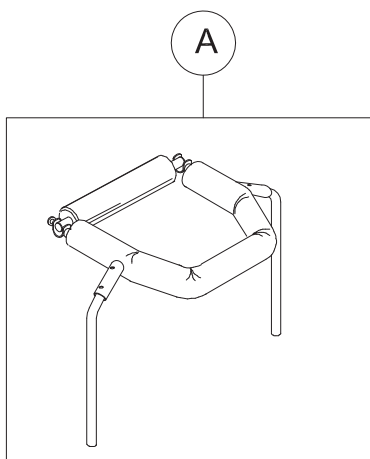

Spare Parts

CHEST SUPPORT size 4

pag. 2

**ORMESA**

**OUTDOOR DYNAMICO**

THIS DRAWING BELONGS TO ORMESA: IT IS FORBIDDEN TO REPRODUCE, CHANGE OR INFORM ANY THIRD PARTY ABOUT ITS CONTENTS

B	30049	PELVIC SUPPORT WITH EXTERNAL FRAME
B1	30554	CLOSURE SUPPORT BAR + BAND+SCREWS
B2	301776	PAIR OF HANDWHEELS M10x20
B3	301774	PAIR OF SPRING LOCKING M12X1
B4	30556	PELVIC FRAME+STRAP+HANDWHEELS
B5	171290	HARNESS
B6	301777	PAIR OF VERTICAL BARS OF THE PELVIC SUPPORT+ SCREWS
B7	30567	EXTERNAL PELVIC FRAME + SCREWS
POS.	PART NR.	DESCRIPTION

Spare Parts PELVIC SUPPORT size 4

pag. 3

**ORMESA**

**OUTDOOR DYNAMICO**

THIS DRAWING BELONGS TO ORMESA; IT IS FORBIDDEN TO REPRODUCE, CHANGE OR INFORM ANY THIRD PARTY ABOUT ITS CONTENTS

C	102664	OUTDOOR DYNAMICO-4 WITHOUT CHEST/PELVIC SUPPORTS
C1	301790	PAIR OF VERTICAL SIDE
C2	301782	PAIR OF HANDWHEELS M10x25
C3	301619	OUTDOOR BASE WITHOUT WHEELS
C4	301611	RIGHT-LEFT BRAKE SHOE+ BLOCKING LEVER OF WHEELS
C5	301794	REAR WHEELS FOR OUTDOOR DYNAMICO
C6	301793	PAIR OF FRONT BUMPER FOR OUTDOOR DYNAMICO
C7	301792	FRONT WHEELS FOR OUTDOOR DYNAMICO

POS. PART NR. DESCRIPTION

**Spare Parts BASE size 4**

A	30045.A	COMPLETE CHEST SUPPORT
A1	30554	CLOSURE SUPPORT BAR + BAND+SCREWS
A2	30555	CHEST FRAME +BAND+SCREWS
A3	301774	PAIR OF SPRING LOCKING M12X1
A4	301789	PAIR OF VERTICAL BARS OF THE CHEST SUPPORT + SCREWS
POS.	PART NR.	DESCRIPTION