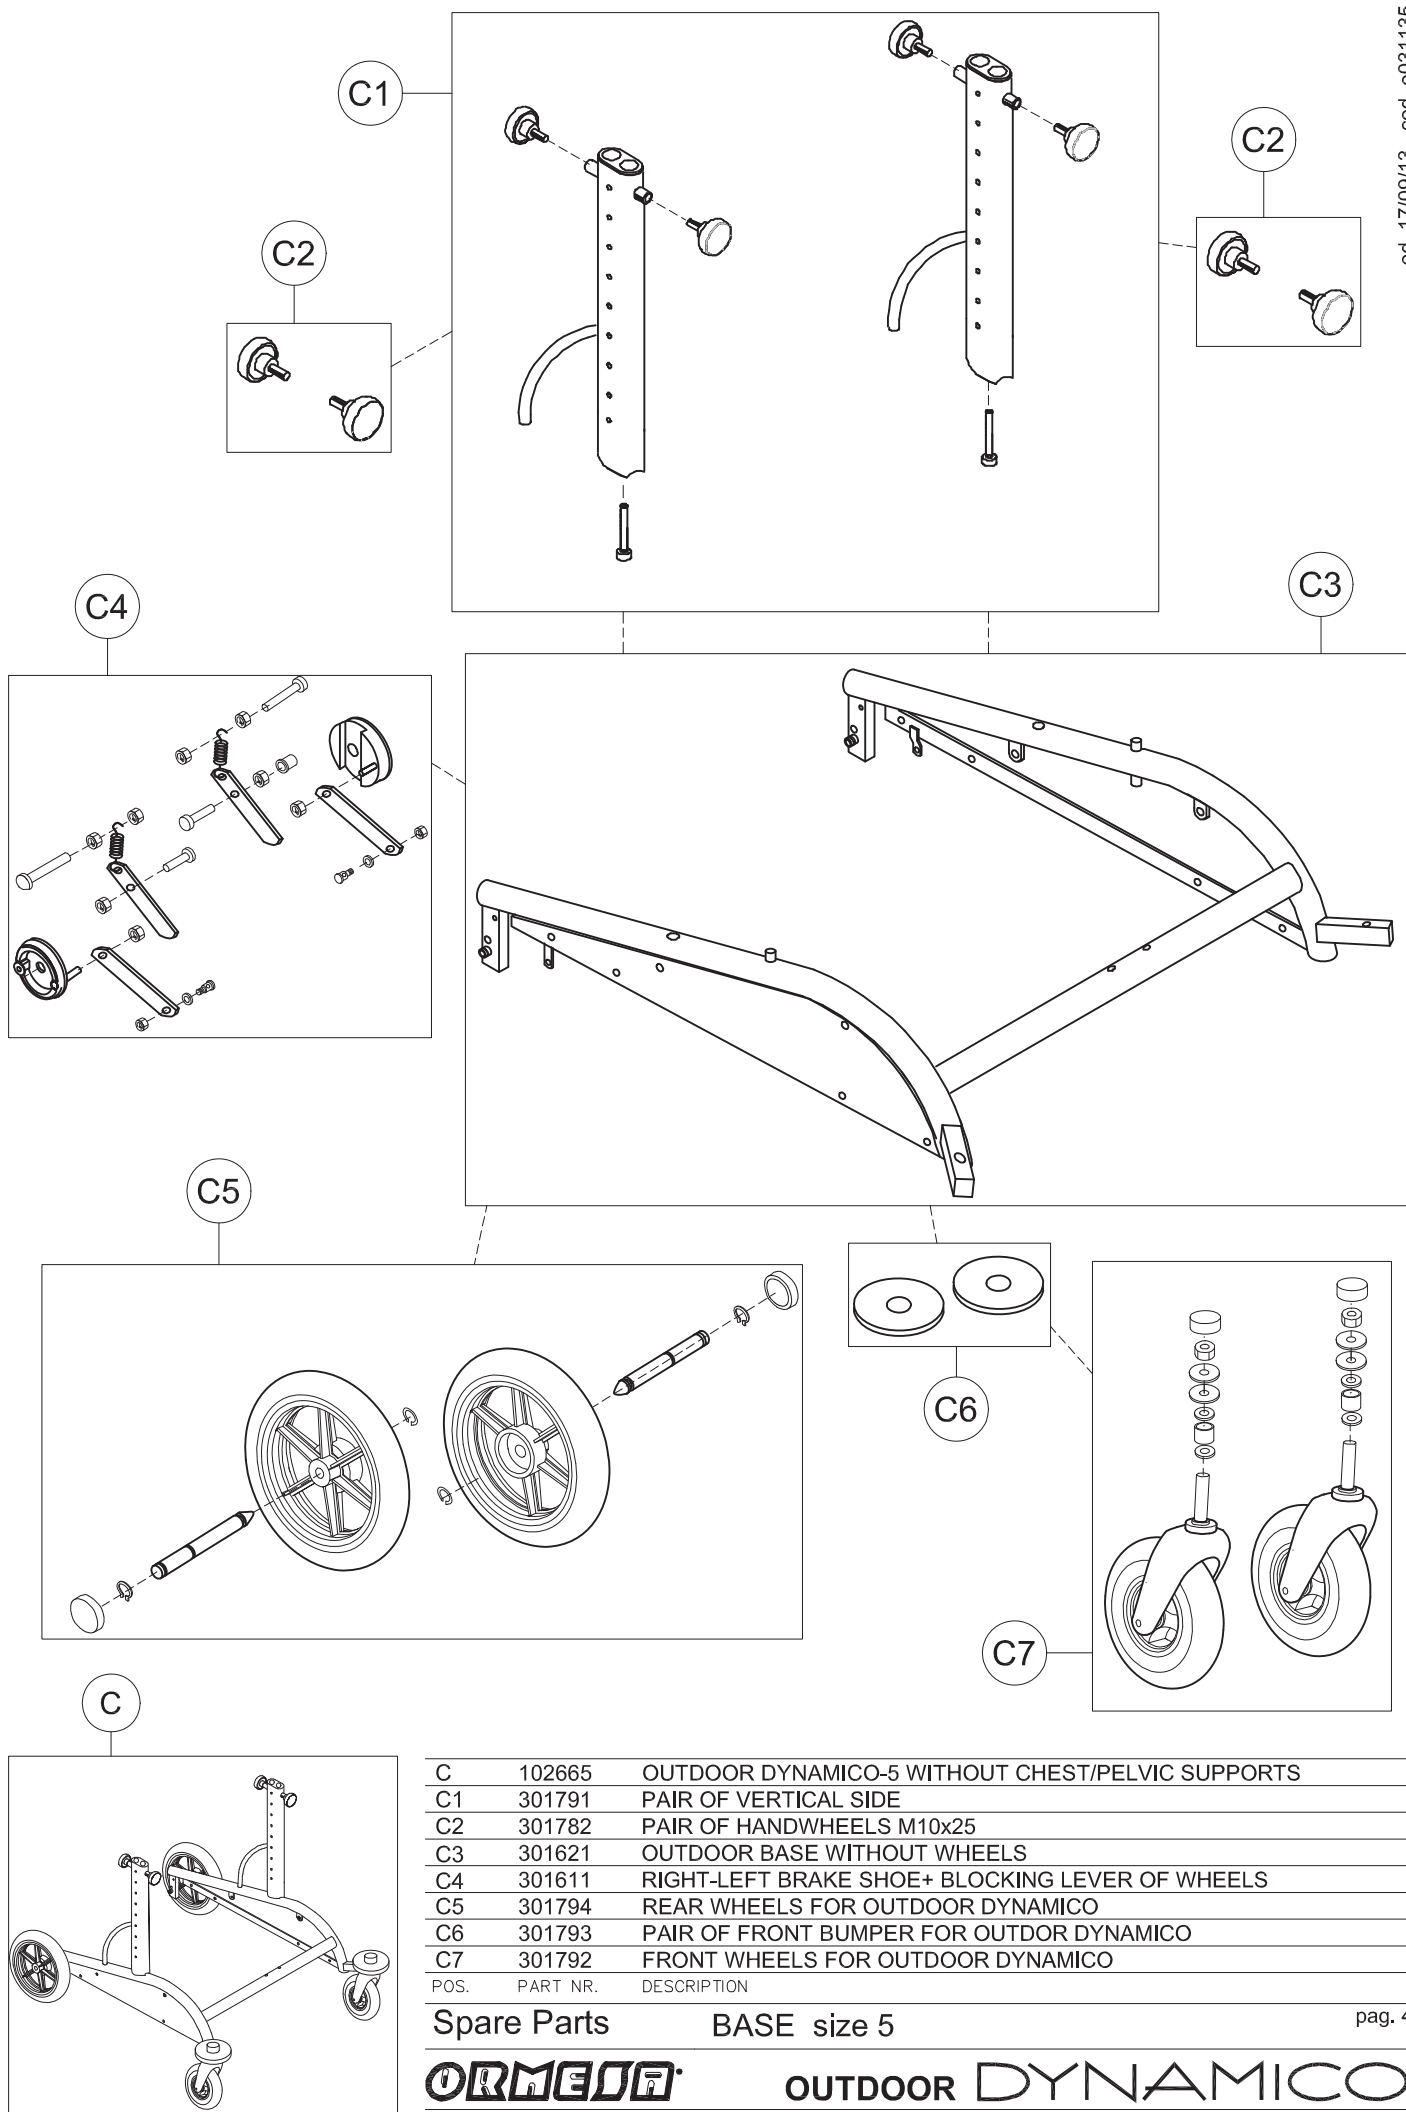

C	102665	OUTDOOR DYNAMICO-5 WITHOUT CHEST/PELVIC SUPPORTS
C1	301791	PAIR OF VERTICAL SIDE
C2	301782	PAIR OF HANDWHEELS M10x25
C3	301621	OUTDOOR BASE WITHOUT WHEELS
C4	301611	RIGHT-LEFT BRAKE SHOE+ BLOCKING LEVER OF WHEELS
C5	301794	REAR WHEELS FOR OUTDOOR DYNAMICO
C6	301793	PAIR OF FRONT BUMPER FOR OUTDOOR DYNAMICO
C7	301792	FRONT WHEELS FOR OUTDOOR DYNAMICO
POS.	PART NR.	DESCRIPTION

Spare Parts BASE size 5