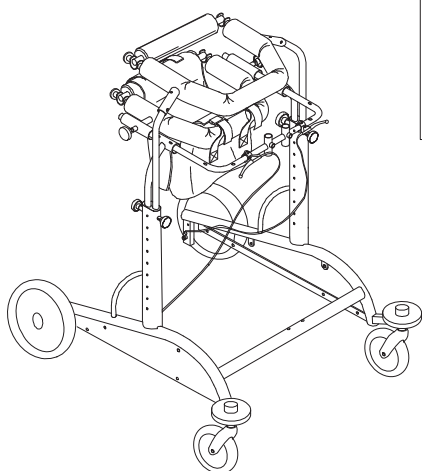

POS.	PART NR.	DESCRIPTION
A	30252	COMPLETE CHEST SUPPORT
B	30557	PELVIC SUPPORT WITH EXTERNAL FRAME
C	102665	OUTDOOR DYNAMICO-5 WITHOUT CHEST/PELVIC SUPPORTS
D	30425	SET OF CABLES+HAND-BRAKE LEVERS

Spare Parts BASE, PELVIC and CHEST SUPPORTS size 5 pag. 1

ORMESA

OUTDOOR DYNAMICO

THIS DRAWING BELONGS TO ORMESA: IT IS FORBIDDEN TO REPRODUCE, CHANGE OR INFORM ANY THIRD PARTY ABOUT ITS CONTENTS