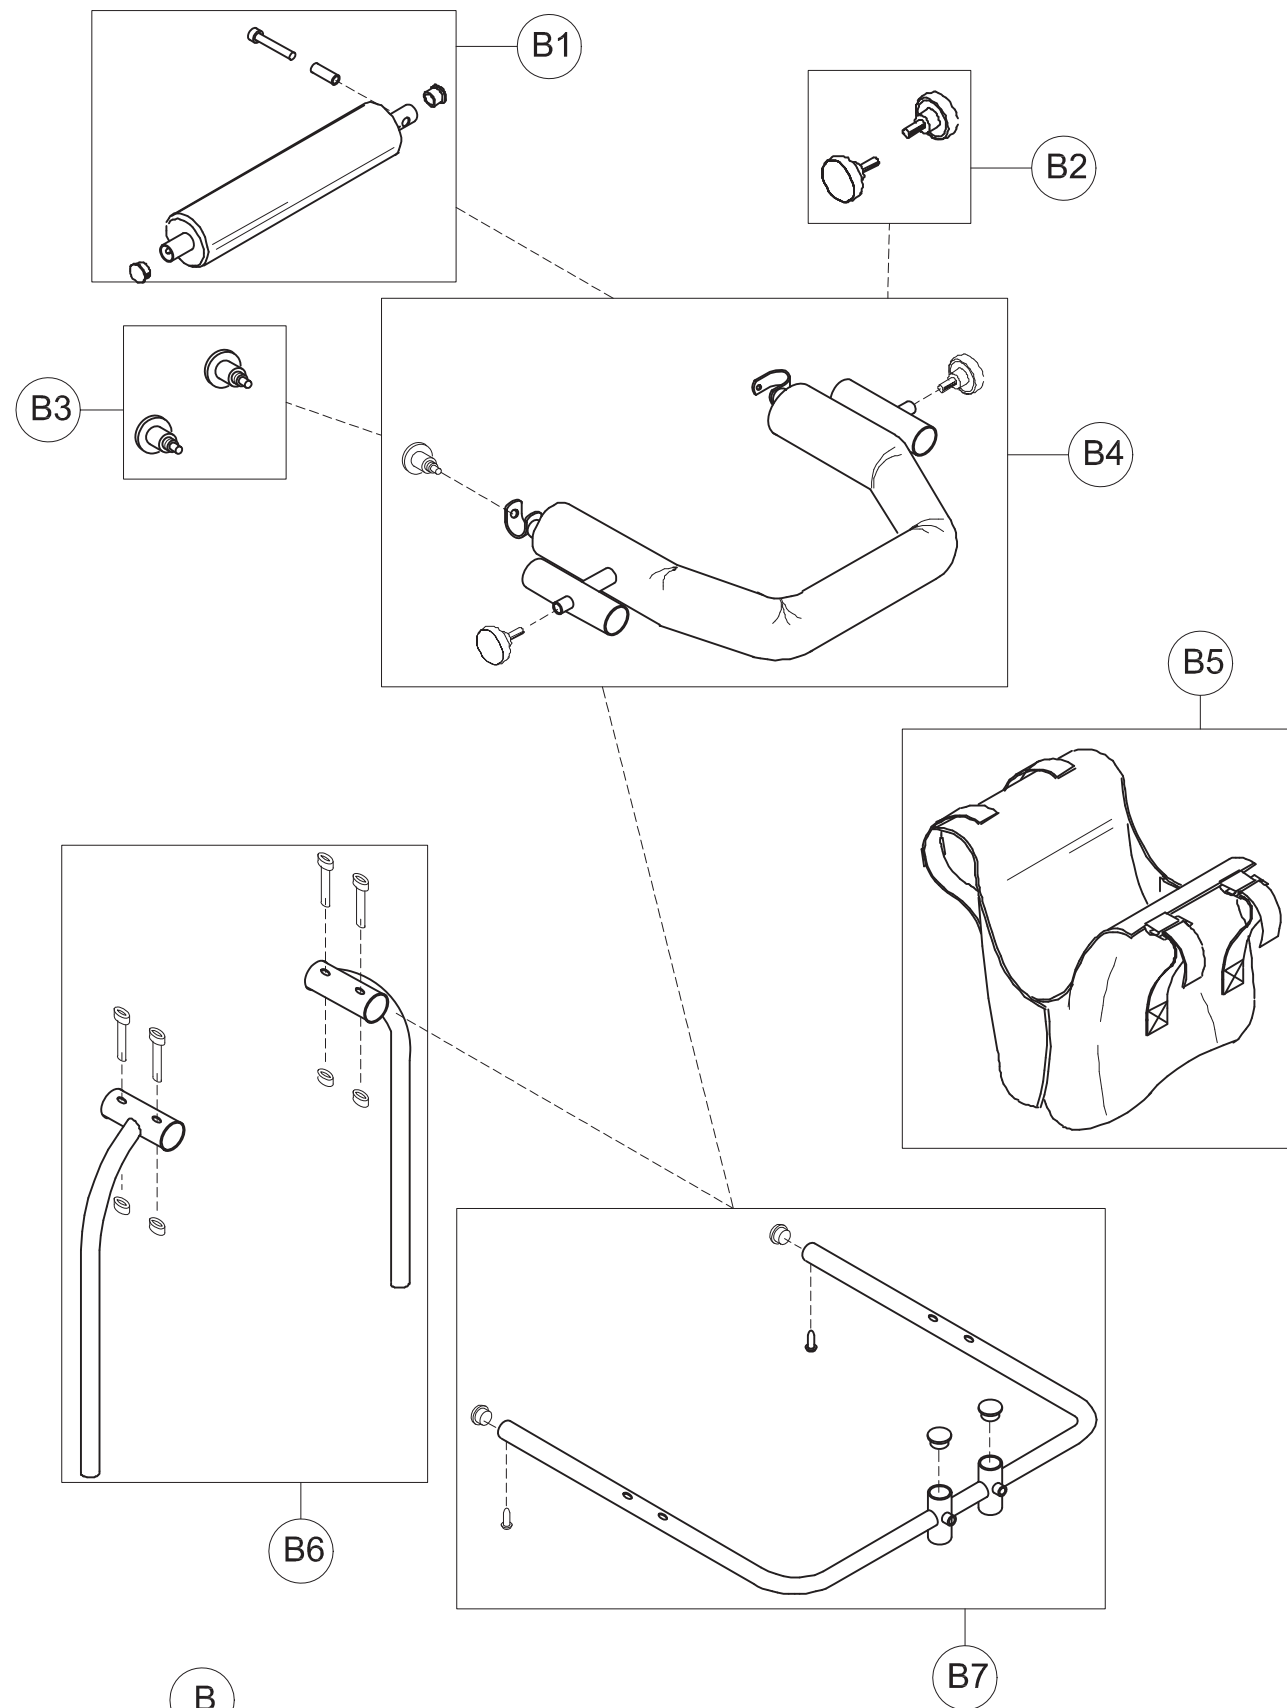

B	30049	PELVIC SUPPORT WITH EXTERNAL FRAME
B1	30554	CLOSURE SUPPORT BAR + BAND+SCREWS
B2	301776	PAIR OF HANDWHEELS M10x20
B3	301774	PAIR OF SPRING LOCKING M12X1
B4	30556	PELVIC FRAME+STRAP+HANDWHEELS
B5	171290	HARNESS
B6	301777	PAIR OF VERTICAL BARS OF THE PELVIC SUPPORT+ SCREWS
B7	30567	EXTERNAL PELVIC FRAME + SCREWS
POS.	PART NR.	DESCRIPTION

Spare Parts PELVIC SUPPORT size 4

pag. 3

ORMESA

DYNAMICO

THIS DRAWING BELONGS TO ORMESA: IT IS FORBIDDEN TO REPRODUCE, CHANGE OR INFORM ANY THIRD PARTY ABOUT ITS CONTENTS