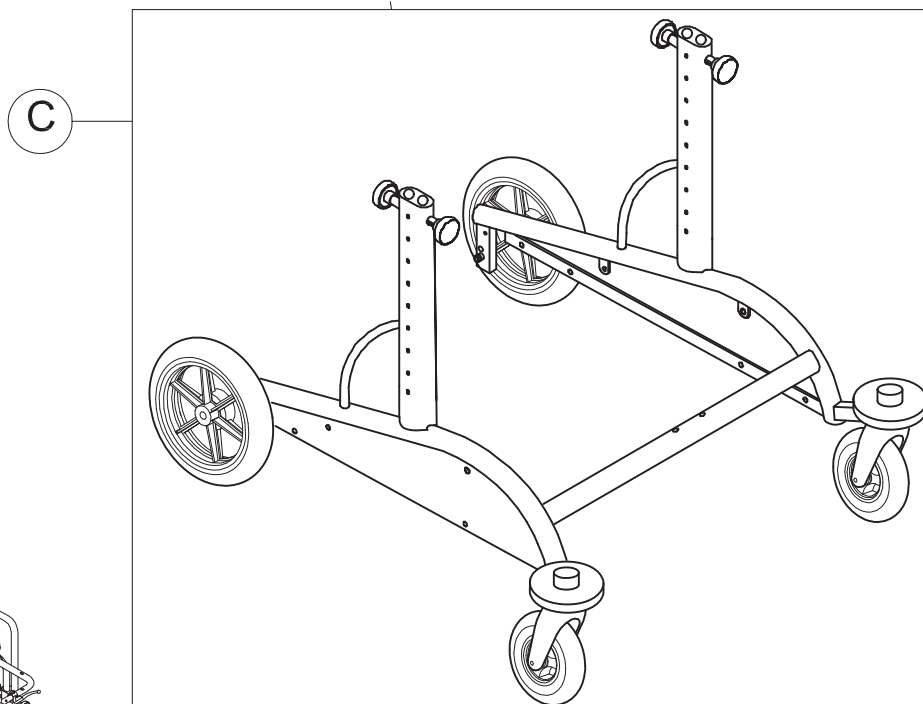

Spare Parts CHEST SUPPORT size 3

pag. 2

**ORMESA**

**DYNAMICO**

THIS DRAWING BELONGS TO ORMESA: IT IS FORBIDDEN TO REPRODUCE, CHANGE OR INFORM ANY THIRD PARTY ABOUT ITS CONTENTS

B	30048	PELVIC SUPPORT WITH EXTERNAL FRAME
B1	30541	CLOSURE SUPPORT BAR + BAND+SCREWS
B2	301776	PAIR OF HANDWHEELS M10x20
B3	301774	PAIR OF SPRING LOCKING M12X1
B4	30553	PELVIC FRAME+STRAP+HANDWHEELS
B5	171289	HARNESS
B6	301777	PAIR OF VERTICAL BARS OF THE PELVIC SUPPORT+ SCREWS
B7	30570	EXTERNAL PELVIC FRAME + SCREWS
POS.	PART NR.	DESCRIPTION

Spare Parts PELVIC SUPPORT size 3

pag. 3

**ORMESA**

**DYNAMICO**

THIS DRAWING BELONGS TO ORMESA: IT IS FORBIDDEN TO REPRODUCE, CHANGE OR INFORM ANY THIRD PARTY ABOUT ITS CONTENTS

C	102669	DYNAMICO-3 WITHOUT CHEST/PELVIC SUPPORTS
C1	301778	PAIR OF VERTICAL SIDE
C2	301782	PAIR OF HANDWHEELS M10x25
C3	30481	BASE WITHOUT WHEELS
C4	301781	PAIR OF REAR BUMPER
C5	301780	PAIR OF FRONT BUMPER
C6	301779	PAIR OF WHEELS 80X24 +SCREWS+ SPACERS
POS.	PART NR.	DESCRIPTION

Spare Parts BASE size 3

POS.	PART NR.	DESCRIPTION
A	30044.A	COMPLETE CHEST SUPPORT
B	30048	PELVIC SUPPORT WITH EXTERNAL FRAME
C	102666	OUTDOOR DYNAMICO-3 WITHOUT CHEST/PELVIC SUPPORTS
D	30426	SET OF CABLES+HAND-BRAKE LEVERS