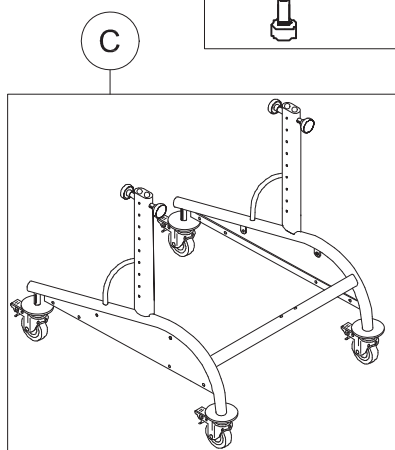

Spare Parts PELVIC SUPPORT size 4

pag. 3

**ORMESA**

**DYNAMICO**

THIS DRAWING BELONGS TO ORMESA: IT IS FORBIDDEN TO REPRODUCE, CHANGE OR INFORM ANY THIRD PARTY ABOUT ITS CONTENTS

C	102668	DYNAMICO-4 WITHOUT CHEST/PELVIC SUPPORTS
C1	301790	PAIR OF VERTICAL SIDE
C2	301782	PAIR OF HANDWHEELS M10x25
C3	30514	BASE WITHOUT WHEELS
C4	301781	PAIR OF REAR BUMPER
C5	301780	PAIR OF FRONT BUMPER
C6	301779	PAIR OF WHEELS 80X24 +SCREWS+ SPACERS
POS.	PART NR.	DESCRIPTION

Spare Parts BASE size 4

pag. 4

**ORMESA**

**DYNAMICO**

THIS DRAWING BELONGS TO ORMESA: IT IS FORBIDDEN TO REPRODUCE, CHANGE OR INFORM ANY THIRD PARTY ABOUT ITS CONTENTS

A	30252	COMPLETE CHEST SUPPORT
A1	30558	CLOSURE SUPPORT BAR + BAND+SCREWS
A2	30559	CHEST FRAME +BAND+SCREWS
A3	301774	PAIR OF SPRING LOCKING M12X1
A4	301789	PAIR OF VERTICAL BARS OF THE CHEST SUPPORT + SCREWS
POS.	PART NR.	DESCRIPTION

Spare Parts CHEST SUPPORT size 5

pag. 2

**ORMESA**

**DYNAMICO**

THIS DRAWING BELONGS TO ORMESA: IT IS FORBIDDEN TO REPRODUCE, CHANGE OR INFORM ANY THIRD PARTY ABOUT ITS CONTENTS

B	30557	PELVIC SUPPORT WITH EXTERNAL FRAME
B1	30558	CLOSURE SUPPORT BAR + BAND+SCREWS
B2	301776	PAIR OF HANDWHEELS M10x20
B3	301774	PAIR OF SPRING LOCKING M12X1
B4	30564	PELVIC FRAME+STRAP+HANDWHEELS
B5	171291	HARNESS
B6	301777	PAIR OF VERTICAL BARS OF THE PELVIC SUPPORT+ SCREWS
B7	30568	EXTERNAL PELVIC FRAME + SCREWS
POS.	PART NR.	DESCRIPTION

Spare Parts PELVIC SUPPORT size 5 pag. 3

C	102675	DYNAMICO-5 WITHOUT CHEST/PELVIC SUPPORTS
C1	301791	PAIR OF VERTICAL SIDE
C2	301782	PAIR OF HANDWHEELS M10x25
C3	30535	BASE WITHOUT WHEELS
C4	301781	PAIR OF REAR BUMPER
C5	301780	PAIR OF FRONT BUMPER
C6	301779	PAIR OF WHEELS 80X24 +SCREWS+ SPACERS
POS.	PART NR.	DESCRIPTION