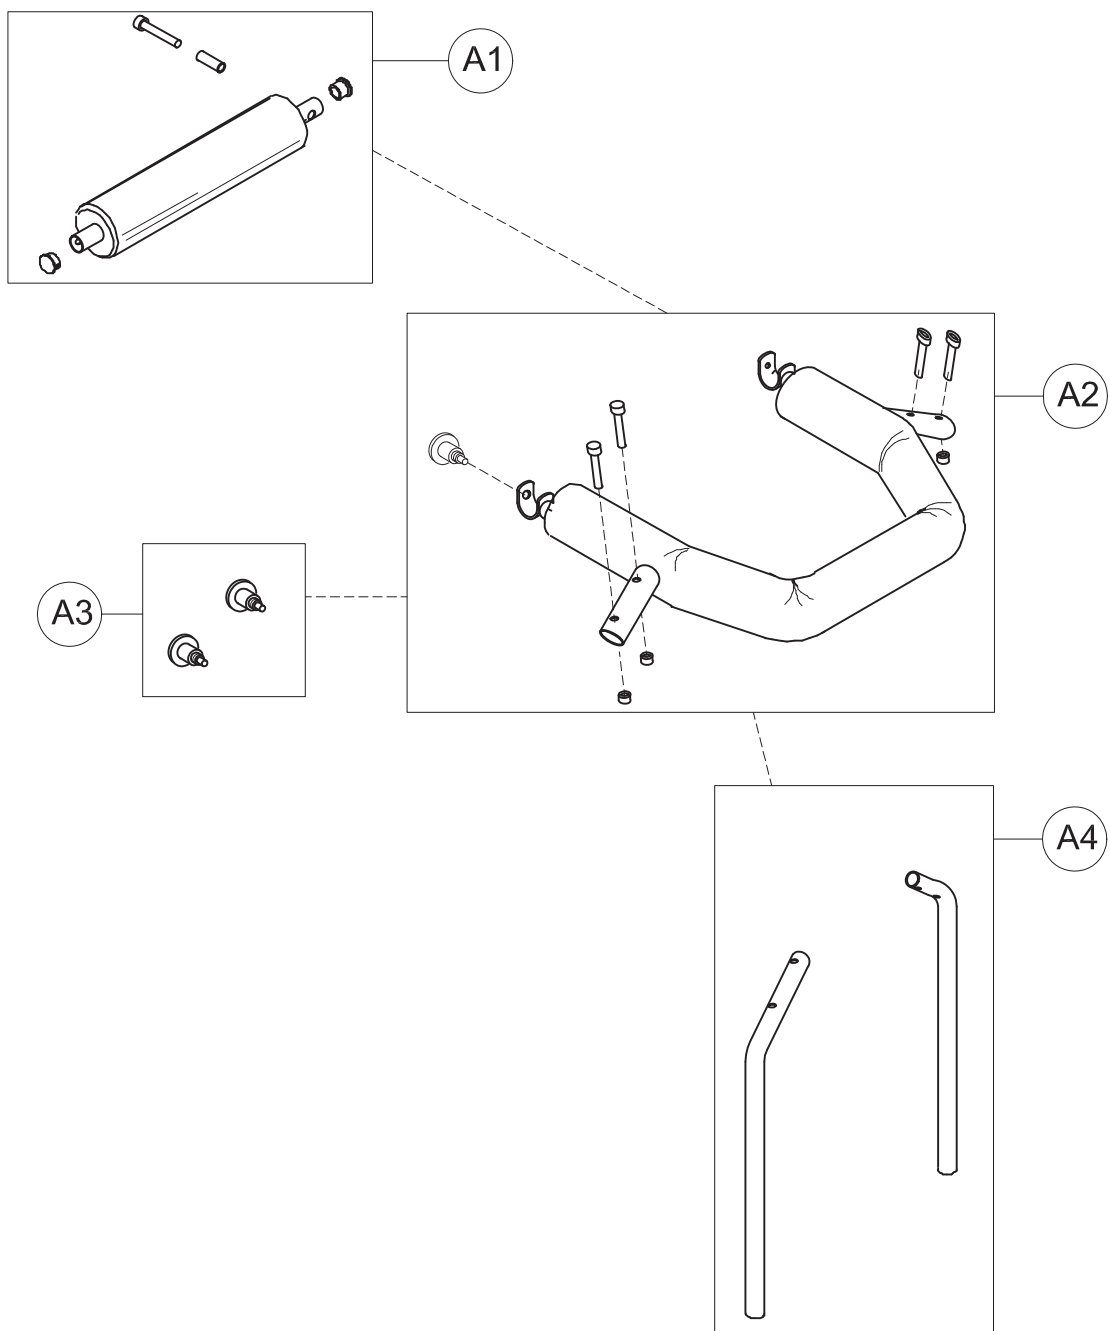

A	30044.A	COMPLETE CHEST SUPPORT
A1	30541	CLOSURE SUPPORT BAR + BAND+SCREWS
A2	30542	CHEST FRAME +BAND+SCREWS
A3	301774	PAIR OF SPRING LOCKING M12X1
A4	301775	PAIR OF VERTICAL BARS OF THE CHEST SUPPORT + SCREWS
POS.	PART NR.	DESCRIPTION

Spare Parts CHEST SUPPORT size 3

pag. 2

ORMESA

DYNAMICO

THIS DRAWING BELONGS TO ORMESA: IT IS FORBIDDEN TO REPRODUCE, CHANGE OR INFORM ANY THIRD PARTY ABOUT ITS CONTENTS