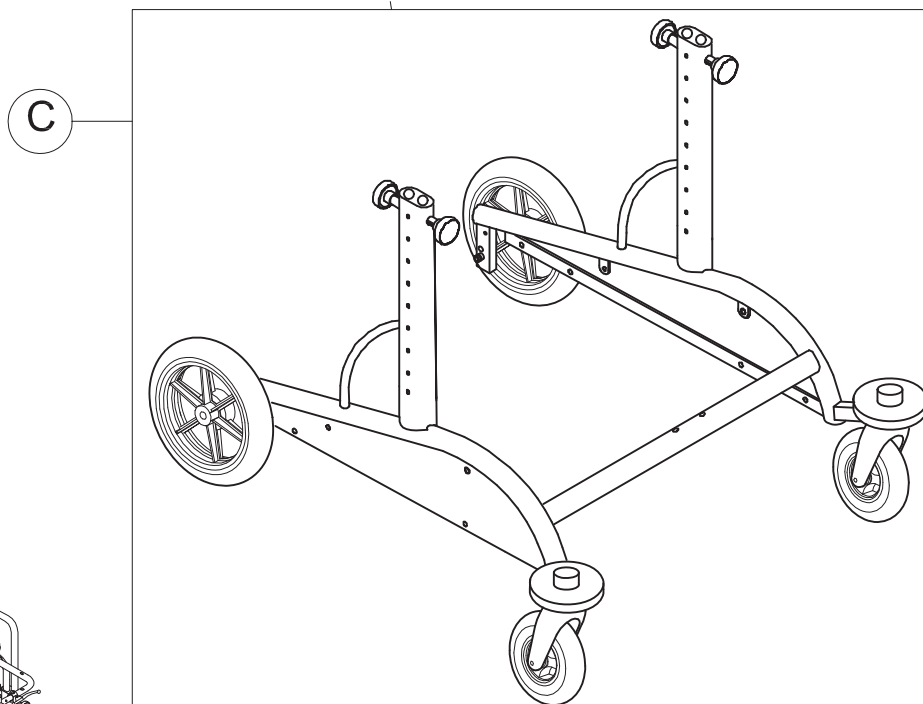

Spare Parts BASE, PELVIC and CHEST SUPPORTS size 5 pag. 1

**ORMESA**

**DYNAMICO**

THIS DRAWING BELONGS TO ORMESA: IT IS FORBIDDEN TO REPRODUCE, CHANGE OR INFORM ANY THIRD PARTY ABOUT ITS CONTENTS

A

B

C

POS.	PART NR.	DESCRIPTION
A	30045.A	COMPLETE CHEST/TRUNK SUPPORT
B	30049	PELVIC SUPPORT WITH EXTERNAL FRAME
C	102668	DYNAMICO-4 WITHOUT CHEST/PELVIC SUPPORTS

Spare Parts BASE, PELVIC and CHEST SUPPORTS size 4 pag. 1

**ORMESA**

**DYNAMICO**

THIS DRAWING BELONGS TO ORMESA: IT IS FORBIDDEN TO REPRODUCE, CHANGE OR INFORM ANY THIRD PARTY ABOUT ITS CONTENTS

POS.	PART NR.	DESCRIPTION
A	30045.A	COMPLETE CHEST SUPPORT
B	30049	PELVIC SUPPORT WITH EXTERNAL FRAME
C	102664	OUTDOOR DYNAMICO-4 WITHOUT CHEST/PELVIC SUPPORTS
D	30377	SET OF CABLES+HAND-BRAKE LEVERS