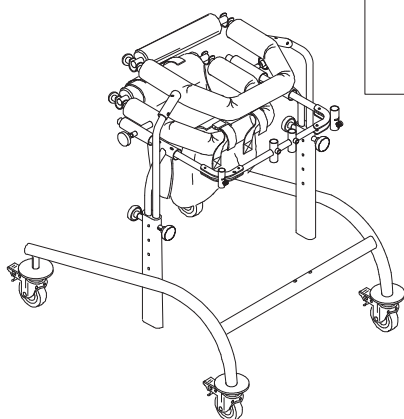

# Dynamico

Vues éclatées - Pièces détachées

POS.	PART NR.	DESCRIPTION
A	30042.A	COMPLETE CHEST/TRUNK SUPPORT
B	30046	PELVIC SUPPORT WITH EXTERNAL FRAME
C	102671	DYNAMICO-1 WITHOUT CHEST/PELVIC SUPPORTS

Spare Parts BASE, PELVIC and CHEST SUPPORTS size 1 pag. 1

**ORMEDA**

**DYNAMICO**

THIS DRAWING BELONGS TO ORMESA: IT IS FORBIDDEN TO REPRODUCE, CHANGE OR INFORM ANY THIRD PARTY ABOUT ITS CONTENTS

POS.	PART NR.	DESCRIPTION
A	30042.A	COMPLETE CHEST SUPPORT
A1	30468	CLOSURE SUPPORT BAR + BAND+SCREWS
A2	30469	CHEST FRAME +BAND+SCREWS
A3	301774	PAIR OF SPRING LOCKING M12X1
A4	301784	PAIR OF VERTICAL BARS OF THE CHEST SUPPORT + SCREWS

Spare Parts

CHEST SUPPORT size 1

pag. 2

**ORMESA**

**DYNAMICO**

THIS DRAWING BELONGS TO ORMESA; IT IS FORBIDDEN TO REPRODUCE, CHANGE OR INFORM ANY THIRD PARTY ABOUT ITS CONTENTS

B	30046	PELVIC SUPPORT WITH EXTERNAL FRAME
B1	30468	CLOSURE SUPPORT BAR + BAND+SCREWS
B2	301776	PAIR OF HANDWHEELS M10x20
B3	301774	PAIR OF SPRING LOCKING M12X1
B4	30470	PELVIC FRAME+STRAP+HANDWHEELS
B5	171287	HARNESS
B6	301777	PAIR OF VERTICAL BARS OF THE PELVIC SUPPORT+ SCREWS
B7	30573	EXTERNAL PELVIC FRAME + SCREWS
POS.	PART NR.	DESCRIPTION

Spare Parts PELVIC SUPPORT size 1

pag. 3

**ORMESA**

**DYNAMICO**

THIS DRAWING BELONGS TO ORMESA; IT IS FORBIDDEN TO REPRODUCE, CHANGE OR INFORM ANY THIRD PARTY ABOUT ITS CONTENTS

C	102671	DYNAMICO-1 WITHOUT CHEST/PELVIC SUPPORTS
C1	30576	BASE AND SIDES WITHOUT WHEELS
C2	301782	PAIR OF HANDWHEELS M10x25
C3	301781	PAIR OF REAR BUMPER
C4	301780	PAIR OF FRONT BUMPER
C5	301779	PAIR OF WHEELS 80X24 +SCREWS+ SPACERS
POS.	PART NR.	DESCRIPTION