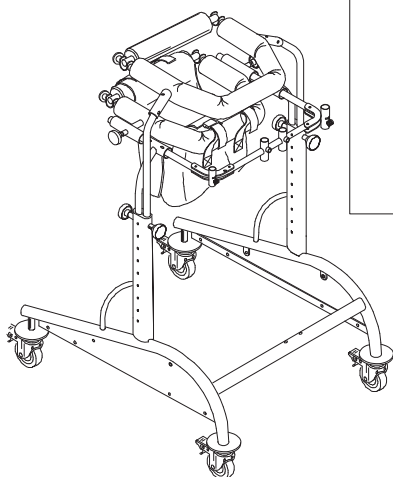

Spare Parts PELVIC SUPPORT size 2

pag. 3

**ORMESA**

**OUTDOOR DYNAMICO**

THIS DRAWING BELONGS TO ORMESA: IT IS FORBIDDEN TO REPRODUCE, CHANGE OR INFORM ANY THIRD PARTY ABOUT ITS CONTENTS

C	102667	OUTDOOR DYNAMICO-2 WITHOUT CHEST/PELVIC SUPPORTS
C1	301788	PAIR OF VERTICAL SIDE
C2	301782	PAIR OF HANDWHEELS M10x25
C3	301614	OUTDOOR BASE WITHOUT WHEELS
C4	301611	RIGHT-LEFT BRAKE SHOE+ BLOCKING LEVER OF WHEELS
C5	301794	REAR WHEELS FOR OUTDOOR DYNAMICO
C6	301793	PAIR OF FRONT BUMPER FOR OUTDOOR DYNAMICO
C7	301792	FRONT WHEELS FOR OUTDOOR DYNAMICO
POS.	PART NR.	DESCRIPTION

**Spare Parts BASE size 2**

A

B

C

POS.	PART NR.	DESCRIPTION
A	30044.A	COMPLETE CHEST/TRUNK SUPPORT
B	30048	PELVIC SUPPORT WITH EXTERNAL FRAME
C	102669	DYNAMICO-3 WITHOUT CHEST/PELVIC SUPPORTS

Spare Parts BASE, PELVIC and CHEST SUPPORTS size 3 pag. 1

**ORMESA**

**DYNAMICO**

THIS DRAWING BELONGS TO ORMESA: IT IS FORBIDDEN TO REPRODUCE, CHANGE OR INFORM ANY THIRD PARTY ABOUT ITS CONTENTS

A	30044.A	COMPLETE CHEST SUPPORT
A1	30541	CLOSURE SUPPORT BAR + BAND+SCREWS
A2	30542	CHEST FRAME +BAND+SCREWS
A3	301774	PAIR OF SPRING LOCKING M12X1
A4	301775	PAIR OF VERTICAL BARS OF THE CHEST SUPPORT + SCREWS
POS.	PART NR.	DESCRIPTION