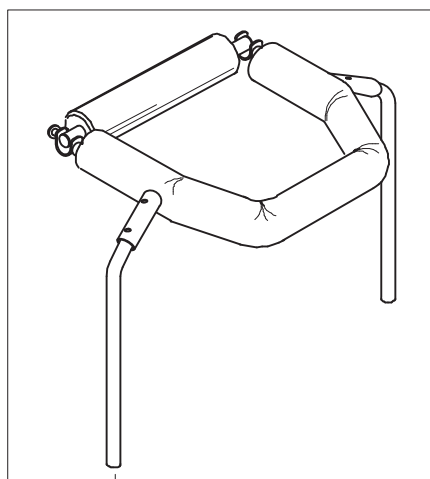

Spare Parts

CHEST SUPPORT size 3

pag. 2

**ORMESA**

**OUTDOOR DYNAMICO**

THIS DRAWING BELONGS TO ORMESA: IT IS FORBIDDEN TO REPRODUCE, CHANGE OR INFORM ANY THIRD PARTY ABOUT ITS CONTENTS

B	30048	PELVIC SUPPORT WITH EXTERNAL FRAME
B1	30541	CLOSURE SUPPORT BAR + BAND+SCREWS
B2	301776	PAIR OF HANDWHEELS M10x20
B3	301774	PAIR OF SPRING LOCKING M12X1
B4	30553	PELVIC FRAME+STRAP+HANDWHEELS
B5	171289	HARNESS
B6	301777	PAIR OF VERTICAL BARS OF THE PELVIC SUPPORT+ SCREWS
B7	30570	EXTERNAL PELVIC FRAME + SCREWS
POS.	PART NR.	DESCRIPTION

Spare Parts PELVIC SUPPORT size 3

pag. 3

**ORMESA**

**OUTDOOR DYNAMICO**

THIS DRAWING BELONGS TO ORMESA; IT IS FORBIDDEN TO REPRODUCE, CHANGE OR INFORM ANY THIRD PARTY ABOUT ITS CONTENTS

C	102666	OUTDOOR DYNAMICO-3 WITHOUT CHEST/PELVIC SUPPORTS
C1	301778	PAIR OF VERTICAL SIDE
C2	301782	PAIR OF HANDWHEELS M10x25
C3	301617	OUTDOOR BASE WITHOUT WHEELS
C4	301611	RIGHT-LEFT BRAKE SHOE+ BLOCKING LEVER OF WHEELS
C5	301794	REAR WHEELS FOR OUTDOOR DYNAMICO
C6	301793	PAIR OF FRONT BUMPER FOR OUTDOOR DYNAMICO
C7	301792	FRONT WHEELS FOR OUTDOOR DYNAMICO
POS.	PART NR.	DESCRIPTION

**Spare Parts BASE size 3**

A

B

C

POS.	PART NR.	DESCRIPTION
A	30045.A	COMPLETE CHEST/TRUNK SUPPORT
B	30049	PELVIC SUPPORT WITH EXTERNAL FRAME
C	102668	DYNAMICO-4 WITHOUT CHEST/PELVIC SUPPORTS

Spare Parts BASE, PELVIC and CHEST SUPPORTS size 4 pag. 1