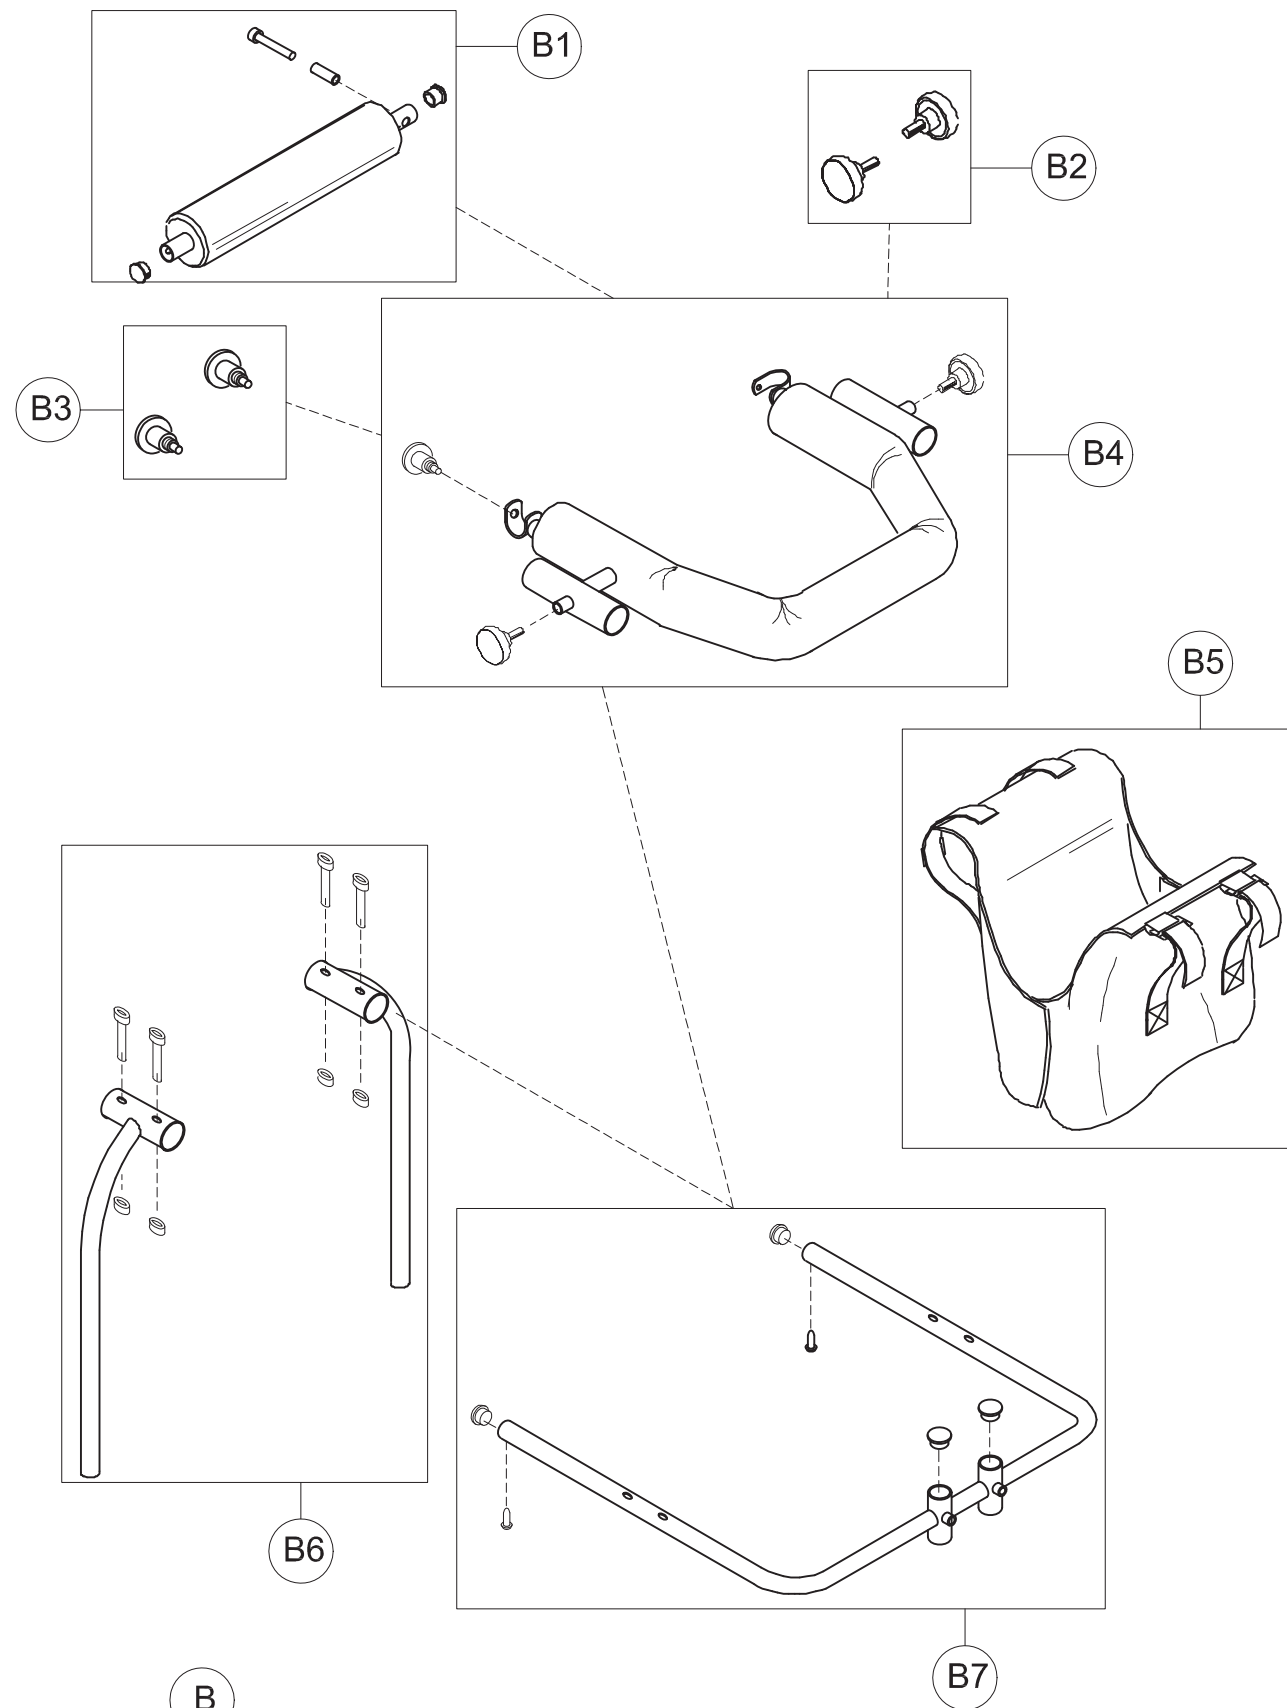

Spare Parts

CHEST SUPPORT size 2

pag. 2

**ORMEDA**

**DYNAMICO**

THIS DRAWING BELONGS TO ORMESA: IT IS FORBIDDEN TO REPRODUCE, CHANGE OR INFORM ANY THIRD PARTY ABOUT ITS CONTENTS

B	30047	PELVIC SUPPORT WITH EXTERNAL FRAME
B1	30538	CLOSURE SUPPORT BAR + BAND+SCREWS
B2	301776	PAIR OF HANDWHEELS M10x20
B3	301774	PAIR OF SPRING LOCKING M12X1
B4	30540	PELVIC FRAME+STRAP+HANDWHEELS
B5	171288	HARNESS
B6	301787	PAIR OF VERTICAL BARS OF THE PELVIC SUPPORT+ SCREWS
B7	30573	EXTERNAL PELVIC FRAME + SCREWS
POS.	PART NR.	DESCRIPTION

Spare Parts PELVIC SUPPORT size 2

pag. 3

**ORMESA**

**DYNAMICO**

THIS DRAWING BELONGS TO ORMESA: IT IS FORBIDDEN TO REPRODUCE, CHANGE OR INFORM ANY THIRD PARTY ABOUT ITS CONTENTS

C	102670	DYNAMICO-2 WITHOUT CHEST/PELVIC SUPPORTS
C1	301788	PAIR OF VERTICAL SIDE
C2	301782	PAIR OF HANDWHEELS M10x25
C3	30472	BASE WITHOUT WHEELS
C4	301781	PAIR OF REAR BUMPER
C5	301780	PAIR OF FRONT BUMPER
C6	301779	PAIR OF WHEELS 80X24 +SCREWS+ SPACERS
POS.	PART NR.	DESCRIPTION