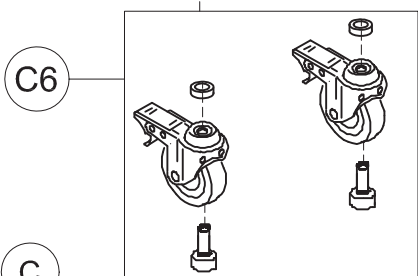

Spare Parts CHEST SUPPORT size 3

pag. 2

**ORMESA**

**DYNAMICO**

THIS DRAWING BELONGS TO ORMESA: IT IS FORBIDDEN TO REPRODUCE, CHANGE OR INFORM ANY THIRD PARTY ABOUT ITS CONTENTS

B	30048	PELVIC SUPPORT WITH EXTERNAL FRAME
B1	30541	CLOSURE SUPPORT BAR + BAND+SCREWS
B2	301776	PAIR OF HANDWHEELS M10x20
B3	301774	PAIR OF SPRING LOCKING M12X1
B4	30553	PELVIC FRAME+STRAP+HANDWHEELS
B5	171289	HARNESS
B6	301777	PAIR OF VERTICAL BARS OF THE PELVIC SUPPORT+ SCREWS
B7	30570	EXTERNAL PELVIC FRAME + SCREWS
POS.	PART NR.	DESCRIPTION

Spare Parts PELVIC SUPPORT size 3

pag. 3

**ORMESA**

**DYNAMICO**

THIS DRAWING BELONGS TO ORMESA: IT IS FORBIDDEN TO REPRODUCE, CHANGE OR INFORM ANY THIRD PARTY ABOUT ITS CONTENTS

C	102669	DYNAMICO-3 WITHOUT CHEST/PELVIC SUPPORTS
C1	301778	PAIR OF VERTICAL SIDE
C2	301782	PAIR OF HANDWHEELS M10x25
C3	30481	BASE WITHOUT WHEELS
C4	301781	PAIR OF REAR BUMPER
C5	301780	PAIR OF FRONT BUMPER
C6	301779	PAIR OF WHEELS 80X24 +SCREWS+ SPACERS
POS.	PART NR.	DESCRIPTION

Spare Parts BASE size 3

POS.	PART NR.	DESCRIPTION
A	30044.A	COMPLETE CHEST SUPPORT
B	30048	PELVIC SUPPORT WITH EXTERNAL FRAME
C	102666	OUTDOOR DYNAMICO-3 WITHOUT CHEST/PELVIC SUPPORTS
D	30426	SET OF CABLES+HAND-BRAKE LEVERS