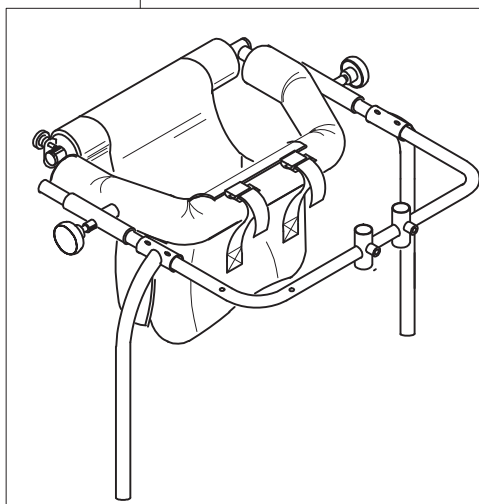

Spare Parts BASE, PELVIC and CHEST SUPPORTS size 5 pag. 1

**ORMESA**

**DYNAMICO**

THIS DRAWING BELONGS TO ORMESA: IT IS FORBIDDEN TO REPRODUCE, CHANGE OR INFORM ANY THIRD PARTY ABOUT ITS CONTENTS

A

B

C

POS.	PART NR.	DESCRIPTION
A	30045.A	COMPLETE CHEST/TRUNK SUPPORT
B	30049	PELVIC SUPPORT WITH EXTERNAL FRAME
C	102668	DYNAMICO-4 WITHOUT CHEST/PELVIC SUPPORTS