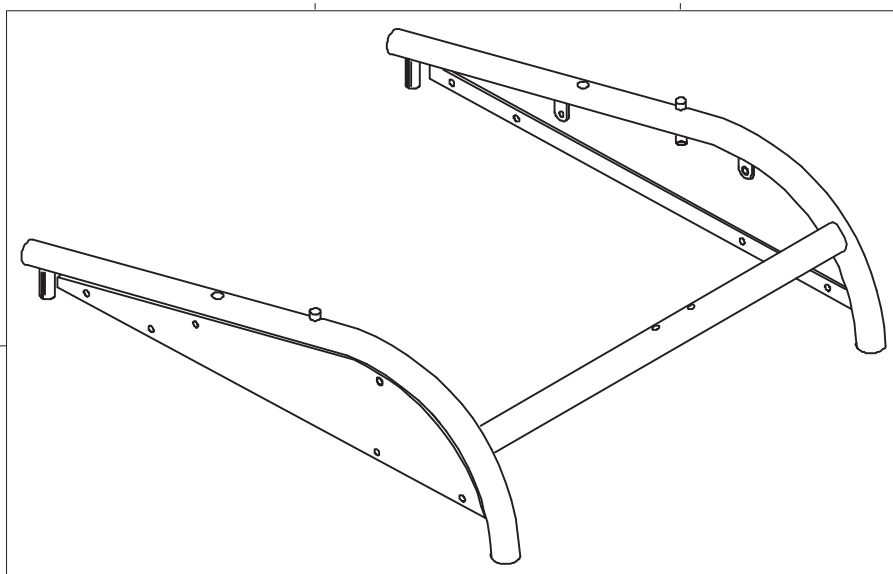

Spare Parts

CHEST SUPPORT size 2

pag. 2

**ORMEDA**

**DYNAMICO**

THIS DRAWING BELONGS TO ORMESA: IT IS FORBIDDEN TO REPRODUCE, CHANGE OR INFORM ANY THIRD PARTY ABOUT ITS CONTENTS

B	30047	PELVIC SUPPORT WITH EXTERNAL FRAME
B1	30538	CLOSURE SUPPORT BAR + BAND+SCREWS
B2	301776	PAIR OF HANDWHEELS M10x20
B3	301774	PAIR OF SPRING LOCKING M12X1
B4	30540	PELVIC FRAME+STRAP+HANDWHEELS
B5	171288	HARNESS
B6	301787	PAIR OF VERTICAL BARS OF THE PELVIC SUPPORT+ SCREWS
B7	30573	EXTERNAL PELVIC FRAME + SCREWS
POS.	PART NR.	DESCRIPTION

Spare Parts PELVIC SUPPORT size 2

pag. 3

**ORMESA**

**DYNAMICO**

THIS DRAWING BELONGS TO ORMESA: IT IS FORBIDDEN TO REPRODUCE, CHANGE OR INFORM ANY THIRD PARTY ABOUT ITS CONTENTS

C	102670	DYNAMICO-2 WITHOUT CHEST/PELVIC SUPPORTS
C1	301788	PAIR OF VERTICAL SIDE
C2	301782	PAIR OF HANDWHEELS M10x25
C3	30472	BASE WITHOUT WHEELS
C4	301781	PAIR OF REAR BUMPER
C5	301780	PAIR OF FRONT BUMPER
C6	301779	PAIR OF WHEELS 80X24 +SCREWS+ SPACERS
POS.	PART NR.	DESCRIPTION

Spare Parts BASE size 2

POS.	PART NR.	DESCRIPTION
A	30043.A	COMPLETE CHEST SUPPORT
B	30047	PELVIC SUPPORT WITH EXTERNAL FRAME
C	102667	OUTDOOR DYNAMICO-2 WITHOUT CHEST/PELVIC SUPPORTS
D	30427	SET OF CABLES+HAND-BRAKE LEVERS