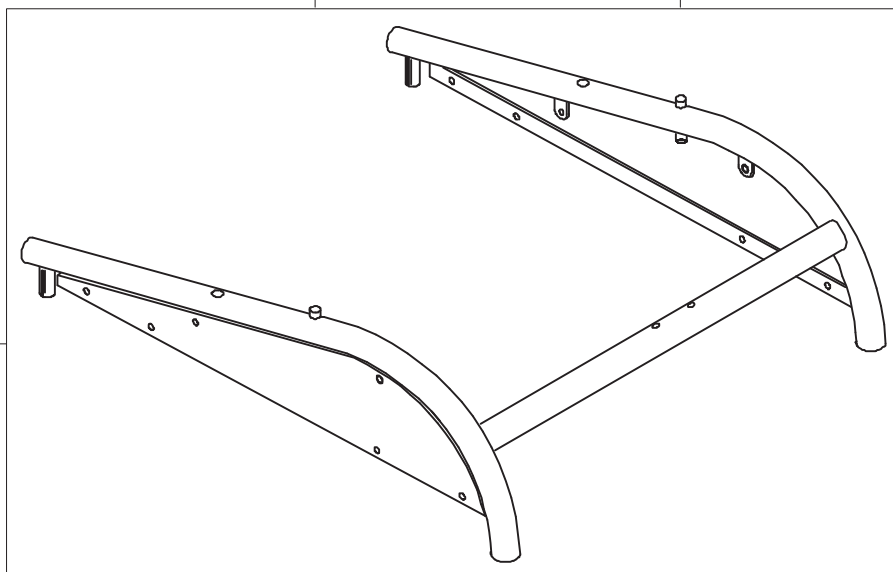

Spare Parts CHEST SUPPORT size 4

pag. 2

**ORMESA**

**DYNAMICO**

THIS DRAWING BELONGS TO ORMESA: IT IS FORBIDDEN TO REPRODUCE, CHANGE OR INFORM ANY THIRD PARTY ABOUT ITS CONTENTS

B	30049	PELVIC SUPPORT WITH EXTERNAL FRAME
B1	30554	CLOSURE SUPPORT BAR + BAND+SCREWS
B2	301776	PAIR OF HANDWHEELS M10x20
B3	301774	PAIR OF SPRING LOCKING M12X1
B4	30556	PELVIC FRAME+STRAP+HANDWHEELS
B5	171290	HARNESS
B6	301777	PAIR OF VERTICAL BARS OF THE PELVIC SUPPORT+ SCREWS
B7	30567	EXTERNAL PELVIC FRAME + SCREWS
POS.	PART NR.	DESCRIPTION

Spare Parts PELVIC SUPPORT size 4

pag. 3

**ORMESA**

**DYNAMICO**

THIS DRAWING BELONGS TO ORMESA: IT IS FORBIDDEN TO REPRODUCE, CHANGE OR INFORM ANY THIRD PARTY ABOUT ITS CONTENTS

C	102668	DYNAMICO-4 WITHOUT CHEST/PELVIC SUPPORTS
C1	301790	PAIR OF VERTICAL SIDE
C2	301782	PAIR OF HANDWHEELS M10x25
C3	30514	BASE WITHOUT WHEELS
C4	301781	PAIR OF REAR BUMPER
C5	301780	PAIR OF FRONT BUMPER
C6	301779	PAIR OF WHEELS 80X24 +SCREWS+ SPACERS
POS.	PART NR.	DESCRIPTION