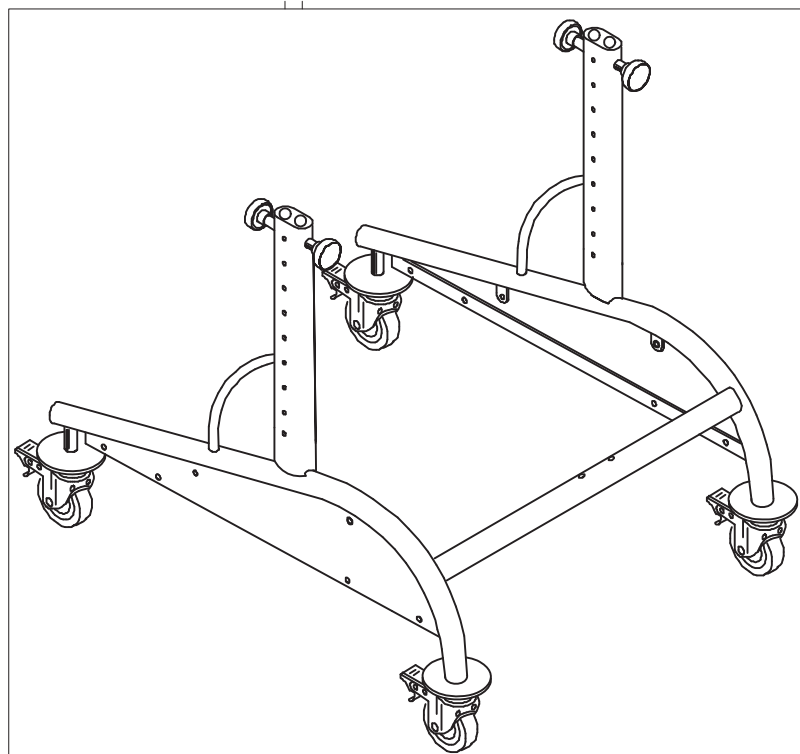

Spare Parts

CHEST SUPPORT size 2

pag. 2

**ORMEDA**

**OUTDOOR DYNAMICO**

THIS DRAWING BELONGS TO ORMESA: IT IS FORBIDDEN TO REPRODUCE, CHANGE OR INFORM ANY THIRD PARTY ABOUT ITS CONTENTS

B	30047	PELVIC SUPPORT WITH EXTERNAL FRAME
B1	30538	CLOSURE SUPPORT BAR + BAND+SCREWS
B2	301776	PAIR OF HANDWHEELS M10x20
B3	301774	PAIR OF SPRING LOCKING M12X1
B4	30540	PELVIC FRAME+STRAP+HANDWHEELS
B5	171288	HARNESS
B6	301787	PAIR OF VERTICAL BARS OF THE PELVIC SUPPORT+ SCREWS
B7	30573	EXTERNAL PELVIC FRAME + SCREWS
POS.	PART NR.	DESCRIPTION

Spare Parts PELVIC SUPPORT size 2

pag. 3

**ORMESA**

**OUTDOOR DYNAMICO**

THIS DRAWING BELONGS TO ORMESA: IT IS FORBIDDEN TO REPRODUCE, CHANGE OR INFORM ANY THIRD PARTY ABOUT ITS CONTENTS

C	102667	OUTDOOR DYNAMICO-2 WITHOUT CHEST/PELVIC SUPPORTS
C1	301788	PAIR OF VERTICAL SIDE
C2	301782	PAIR OF HANDWHEELS M10x25
C3	301614	OUTDOOR BASE WITHOUT WHEELS
C4	301611	RIGHT-LEFT BRAKE SHOE+ BLOCKING LEVER OF WHEELS
C5	301794	REAR WHEELS FOR OUTDOOR DYNAMICO
C6	301793	PAIR OF FRONT BUMPER FOR OUTDOOR DYNAMICO
C7	301792	FRONT WHEELS FOR OUTDOOR DYNAMICO
POS.	PART NR.	DESCRIPTION

**Spare Parts BASE size 2**

A

B

C

POS.	PART NR.	DESCRIPTION
A	30044.A	COMPLETE CHEST/TRUNK SUPPORT
B	30048	PELVIC SUPPORT WITH EXTERNAL FRAME
C	102669	DYNAMICO-3 WITHOUT CHEST/PELVIC SUPPORTS

Spare Parts BASE, PELVIC and CHEST SUPPORTS size 3 pag. 1