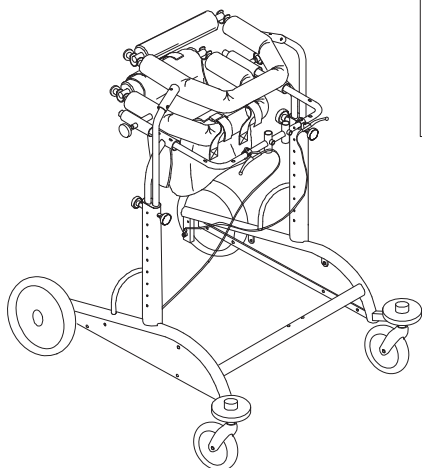

**ORMESA**

**DYNAMICO**

THIS DRAWING BELONGS TO ORMESA: IT IS FORBIDDEN TO REPRODUCE, CHANGE OR INFORM ANY THIRD PARTY ABOUT ITS CONTENTS

A

B

C

POS.	PART NR.	DESCRIPTION
A	30252	COMPLETE CHEST/TRUNK SUPPORT
B	30557	PELVIC SUPPORT WITH EXTERNAL FRAME
C	102675	DYNAMICO-5 WITHOUT CHEST/PELVIC SUPPORTS

Spare Parts BASE, PELVIC and CHEST SUPPORTS size 5 pag. 1

**ORMESA**

**DYNAMICO**

THIS DRAWING BELONGS TO ORMESA: IT IS FORBIDDEN TO REPRODUCE, CHANGE OR INFORM ANY THIRD PARTY ABOUT ITS CONTENTS

A

B

C

POS.	PART NR.	DESCRIPTION
A	30045.A	COMPLETE CHEST/TRUNK SUPPORT
B	30049	PELVIC SUPPORT WITH EXTERNAL FRAME
C	102668	DYNAMICO-4 WITHOUT CHEST/PELVIC SUPPORTS

Spare Parts BASE, PELVIC and CHEST SUPPORTS size 4 pag. 1

**ORMESA**

**DYNAMICO**

THIS DRAWING BELONGS TO ORMESA: IT IS FORBIDDEN TO REPRODUCE, CHANGE OR INFORM ANY THIRD PARTY ABOUT ITS CONTENTS

POS.	PART NR.	DESCRIPTION
A	30045.A	COMPLETE CHEST SUPPORT
B	30049	PELVIC SUPPORT WITH EXTERNAL FRAME
C	102664	OUTDOOR DYNAMICO-4 WITHOUT CHEST/PELVIC SUPPORTS
D	30377	SET OF CABLES+HAND-BRAKE LEVERS