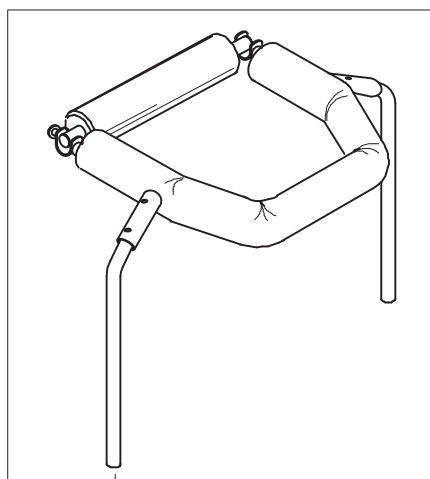

**Spare Parts BASE size 3**

A

B

C

POS.	PART NR.	DESCRIPTION
A	30045.A	COMPLETE CHEST/TRUNK SUPPORT
B	30049	PELVIC SUPPORT WITH EXTERNAL FRAME
C	102668	DYNAMICO-4 WITHOUT CHEST/PELVIC SUPPORTS

Spare Parts BASE, PELVIC and CHEST SUPPORTS size 4 pag. 1

**ORMESA**

**DYNAMICO**

THIS DRAWING BELONGS TO ORMESA: IT IS FORBIDDEN TO REPRODUCE, CHANGE OR INFORM ANY THIRD PARTY ABOUT ITS CONTENTS

A

B

C

POS.	PART NR.	DESCRIPTION
A	30252	COMPLETE CHEST/TRUNK SUPPORT
B	30557	PELVIC SUPPORT WITH EXTERNAL FRAME
C	102675	DYNAMICO-5 WITHOUT CHEST/PELVIC SUPPORTS

Spare Parts BASE, PELVIC and CHEST SUPPORTS size 5 pag. 1

**ORMESA**

**DYNAMICO**

THIS DRAWING BELONGS TO ORMESA: IT IS FORBIDDEN TO REPRODUCE, CHANGE OR INFORM ANY THIRD PARTY ABOUT ITS CONTENTS

A

B

C

POS.	PART NR.	DESCRIPTION
A	30045.A	COMPLETE CHEST/TRUNK SUPPORT
B	30049	PELVIC SUPPORT WITH EXTERNAL FRAME
C	102668	DYNAMICO-4 WITHOUT CHEST/PELVIC SUPPORTS