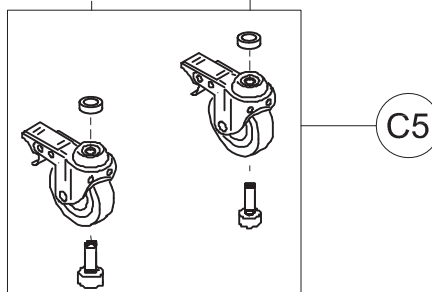

Spare Parts

CHEST SUPPORT size 1

pag. 2

**ORMESA**

**DYNAMICO**

THIS DRAWING BELONGS TO ORMESA; IT IS FORBIDDEN TO REPRODUCE, CHANGE OR INFORM ANY THIRD PARTY ABOUT ITS CONTENTS

B	30046	PELVIC SUPPORT WITH EXTERNAL FRAME
B1	30468	CLOSURE SUPPORT BAR + BAND+SCREWS
B2	301776	PAIR OF HANDWHEELS M10x20
B3	301774	PAIR OF SPRING LOCKING M12X1
B4	30470	PELVIC FRAME+STRAP+HANDWHEELS
B5	171287	HARNESS
B6	301777	PAIR OF VERTICAL BARS OF THE PELVIC SUPPORT+ SCREWS
B7	30573	EXTERNAL PELVIC FRAME + SCREWS
POS.	PART NR.	DESCRIPTION

Spare Parts PELVIC SUPPORT size 1

pag. 3

**ORMESA**

**DYNAMICO**

THIS DRAWING BELONGS TO ORMESA; IT IS FORBIDDEN TO REPRODUCE, CHANGE OR INFORM ANY THIRD PARTY ABOUT ITS CONTENTS

C	102671	DYNAMICO-1 WITHOUT CHEST/PELVIC SUPPORTS
C1	30576	BASE AND SIDES WITHOUT WHEELS
C2	301782	PAIR OF HANDWHEELS M10x25
C3	301781	PAIR OF REAR BUMPER
C4	301780	PAIR OF FRONT BUMPER
C5	301779	PAIR OF WHEELS 80X24 +SCREWS+ SPACERS
POS.	PART NR.	DESCRIPTION