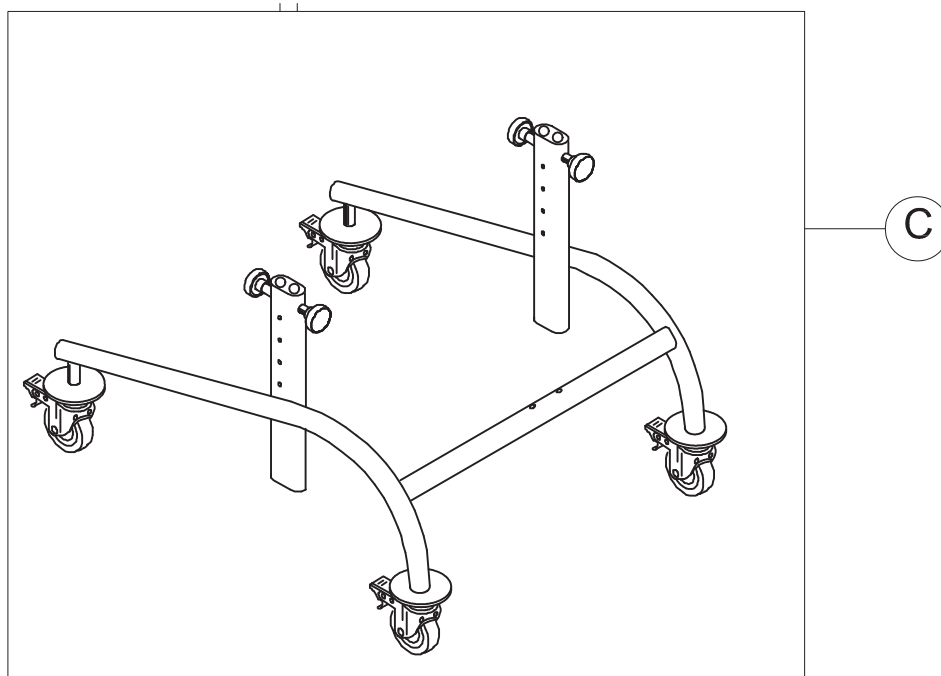

# Dynamico

Vues éclatées - Pièces détachées

POS.	PART NR.	DESCRIPTION
A	30042.A	COMPLETE CHEST/TRUNK SUPPORT
B	30046	PELVIC SUPPORT WITH EXTERNAL FRAME
C	102671	DYNAMICO-1 WITHOUT CHEST/PELVIC SUPPORTS

Spare Parts BASE, PELVIC and CHEST SUPPORTS size 1 pag. 1

**ORMEDA**

**DYNAMICO**

THIS DRAWING BELONGS TO ORMESA: IT IS FORBIDDEN TO REPRODUCE, CHANGE OR INFORM ANY THIRD PARTY ABOUT ITS CONTENTS

POS.	PART NR.	DESCRIPTION
A	30042.A	COMPLETE CHEST SUPPORT
A1	30468	CLOSURE SUPPORT BAR + BAND+SCREWS
A2	30469	CHEST FRAME +BAND+SCREWS
A3	301774	PAIR OF SPRING LOCKING M12X1
A4	301784	PAIR OF VERTICAL BARS OF THE CHEST SUPPORT + SCREWS

Spare Parts

CHEST SUPPORT size 1

pag. 2

**ORMESA**

**DYNAMICO**

THIS DRAWING BELONGS TO ORMESA; IT IS FORBIDDEN TO REPRODUCE, CHANGE OR INFORM ANY THIRD PARTY ABOUT ITS CONTENTS

B	30046	PELVIC SUPPORT WITH EXTERNAL FRAME
B1	30468	CLOSURE SUPPORT BAR + BAND+SCREWS
B2	301776	PAIR OF HANDWHEELS M10x20
B3	301774	PAIR OF SPRING LOCKING M12X1
B4	30470	PELVIC FRAME+STRAP+HANDWHEELS
B5	171287	HARNESS
B6	301777	PAIR OF VERTICAL BARS OF THE PELVIC SUPPORT+ SCREWS
B7	30573	EXTERNAL PELVIC FRAME + SCREWS
POS.	PART NR.	DESCRIPTION