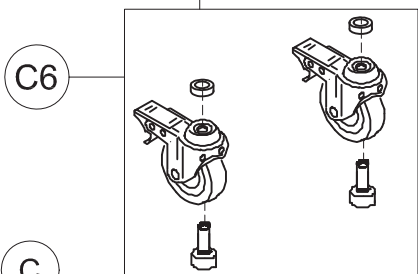

Spare Parts CHEST SUPPORT size 5

pag. 2

**ORMESA**

**DYNAMICO**

THIS DRAWING BELONGS TO ORMESA: IT IS FORBIDDEN TO REPRODUCE, CHANGE OR INFORM ANY THIRD PARTY ABOUT ITS CONTENTS

B	30557	PELVIC SUPPORT WITH EXTERNAL FRAME
B1	30558	CLOSURE SUPPORT BAR + BAND+SCREWS
B2	301776	PAIR OF HANDWHEELS M10x20
B3	301774	PAIR OF SPRING LOCKING M12X1
B4	30564	PELVIC FRAME+STRAP+HANDWHEELS
B5	171291	HARNESS
B6	301777	PAIR OF VERTICAL BARS OF THE PELVIC SUPPORT+ SCREWS
B7	30568	EXTERNAL PELVIC FRAME + SCREWS
POS.	PART NR.	DESCRIPTION

Spare Parts PELVIC SUPPORT size 5 pag. 3

C	102675	DYNAMICO-5 WITHOUT CHEST/PELVIC SUPPORTS
C1	301791	PAIR OF VERTICAL SIDE
C2	301782	PAIR OF HANDWHEELS M10x25
C3	30535	BASE WITHOUT WHEELS
C4	301781	PAIR OF REAR BUMPER
C5	301780	PAIR OF FRONT BUMPER
C6	301779	PAIR OF WHEELS 80X24 +SCREWS+ SPACERS
POS.	PART NR.	DESCRIPTION