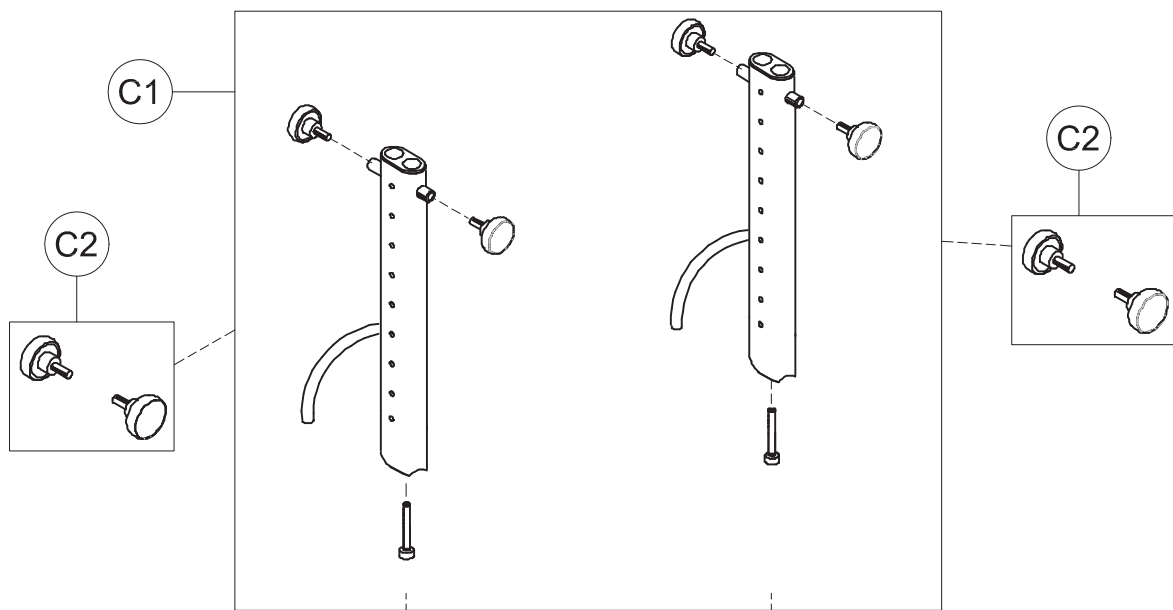

Spare Parts CHEST SUPPORT size 3

pag. 2

**ORMESA**

**DYNAMICO**

THIS DRAWING BELONGS TO ORMESA: IT IS FORBIDDEN TO REPRODUCE, CHANGE OR INFORM ANY THIRD PARTY ABOUT ITS CONTENTS

B	30048	PELVIC SUPPORT WITH EXTERNAL FRAME
B1	30541	CLOSURE SUPPORT BAR + BAND+SCREWS
B2	301776	PAIR OF HANDWHEELS M10x20
B3	301774	PAIR OF SPRING LOCKING M12X1
B4	30553	PELVIC FRAME+STRAP+HANDWHEELS
B5	171289	HARNESS
B6	301777	PAIR OF VERTICAL BARS OF THE PELVIC SUPPORT+ SCREWS
B7	30570	EXTERNAL PELVIC FRAME + SCREWS
POS.	PART NR.	DESCRIPTION

Spare Parts PELVIC SUPPORT size 3

pag. 3

**ORMESA**

**DYNAMICO**

THIS DRAWING BELONGS TO ORMESA: IT IS FORBIDDEN TO REPRODUCE, CHANGE OR INFORM ANY THIRD PARTY ABOUT ITS CONTENTS

C	102669	DYNAMICO-3 WITHOUT CHEST/PELVIC SUPPORTS
C1	301778	PAIR OF VERTICAL SIDE
C2	301782	PAIR OF HANDWHEELS M10x25
C3	30481	BASE WITHOUT WHEELS
C4	301781	PAIR OF REAR BUMPER
C5	301780	PAIR OF FRONT BUMPER
C6	301779	PAIR OF WHEELS 80X24 +SCREWS+ SPACERS
POS.	PART NR.	DESCRIPTION