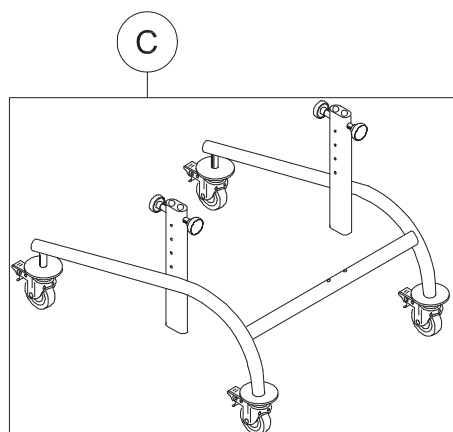

# Dynamico

Vues éclatées - Pièces détachées

POS.	PART NR.	DESCRIPTION
A	30042.A	COMPLETE CHEST/TRUNK SUPPORT
B	30046	PELVIC SUPPORT WITH EXTERNAL FRAME
C	102671	DYNAMICO-1 WITHOUT CHEST/PELVIC SUPPORTS

Spare Parts BASE, PELVIC and CHEST SUPPORTS size 1 pag. 1

Spare Parts

CHEST SUPPORT size 1

pag. 2

**ORMESA**

**DYNAMICO**

THIS DRAWING BELONGS TO ORMESA; IT IS FORBIDDEN TO REPRODUCE, CHANGE OR INFORM ANY THIRD PARTY ABOUT ITS CONTENTS

B	30046	PELVIC SUPPORT WITH EXTERNAL FRAME
B1	30468	CLOSURE SUPPORT BAR + BAND+SCREWS
B2	301776	PAIR OF HANDWHEELS M10x20
B3	301774	PAIR OF SPRING LOCKING M12X1
B4	30470	PELVIC FRAME+STRAP+HANDWHEELS
B5	171287	HARNESS
B6	301777	PAIR OF VERTICAL BARS OF THE PELVIC SUPPORT+ SCREWS
B7	30573	EXTERNAL PELVIC FRAME + SCREWS
POS.	PART NR.	DESCRIPTION

Spare Parts PELVIC SUPPORT size 1

pag. 3

**ORMESA**

**DYNAMICO**

THIS DRAWING BELONGS TO ORMESA; IT IS FORBIDDEN TO REPRODUCE, CHANGE OR INFORM ANY THIRD PARTY ABOUT ITS CONTENTS

C	102671	DYNAMICO-1 WITHOUT CHEST/PELVIC SUPPORTS
C1	30576	BASE AND SIDES WITHOUT WHEELS
C2	301782	PAIR OF HANDWHEELS M10x25
C3	301781	PAIR OF REAR BUMPER
C4	301780	PAIR OF FRONT BUMPER
C5	301779	PAIR OF WHEELS 80X24 +SCREWS+ SPACERS
POS.	PART NR.	DESCRIPTION

Spare Parts BASE size 1

A

B

C

POS.	PARTIC.	DESCRIZIONE
A	30043.A	COMPLETE CHEST/TRUNK SUPPORT
B	30047	PELVIC SUPPORT WITH EXTERNAL FRAME
C	102670	DYNAMICO-2 WITHOUT CHEST/PELVIC SUPPORTS

Spare Parts BASE, PELVIC and CHEST SUPPORTS size 2 pag. 1