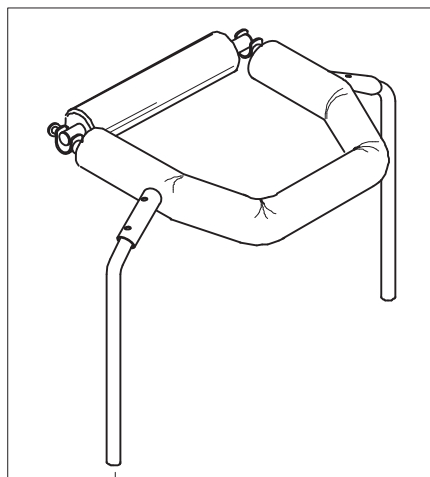

Spare Parts

CHEST SUPPORT size 1

pag. 2

**ORMESA**

**DYNAMICO**

THIS DRAWING BELONGS TO ORMESA; IT IS FORBIDDEN TO REPRODUCE, CHANGE OR INFORM ANY THIRD PARTY ABOUT ITS CONTENTS

B	30046	PELVIC SUPPORT WITH EXTERNAL FRAME
B1	30468	CLOSURE SUPPORT BAR + BAND+SCREWS
B2	301776	PAIR OF HANDWHEELS M10x20
B3	301774	PAIR OF SPRING LOCKING M12X1
B4	30470	PELVIC FRAME+STRAP+HANDWHEELS
B5	171287	HARNESS
B6	301777	PAIR OF VERTICAL BARS OF THE PELVIC SUPPORT+ SCREWS
B7	30573	EXTERNAL PELVIC FRAME + SCREWS
POS.	PART NR.	DESCRIPTION

Spare Parts PELVIC SUPPORT size 1

pag. 3

**ORMESA**

**DYNAMICO**

THIS DRAWING BELONGS TO ORMESA; IT IS FORBIDDEN TO REPRODUCE, CHANGE OR INFORM ANY THIRD PARTY ABOUT ITS CONTENTS

C	102671	DYNAMICO-1 WITHOUT CHEST/PELVIC SUPPORTS
C1	30576	BASE AND SIDES WITHOUT WHEELS
C2	301782	PAIR OF HANDWHEELS M10x25
C3	301781	PAIR OF REAR BUMPER
C4	301780	PAIR OF FRONT BUMPER
C5	301779	PAIR OF WHEELS 80X24 +SCREWS+ SPACERS
POS.	PART NR.	DESCRIPTION

Spare Parts BASE size 1

A

B

C

POS.	PARTIC.	DESCRIZIONE
A	30043.A	COMPLETE CHEST/TRUNK SUPPORT
B	30047	PELVIC SUPPORT WITH EXTERNAL FRAME
C	102670	DYNAMICO-2 WITHOUT CHEST/PELVIC SUPPORTS

Spare Parts BASE, PELVIC and CHEST SUPPORTS size 2 pag. 1