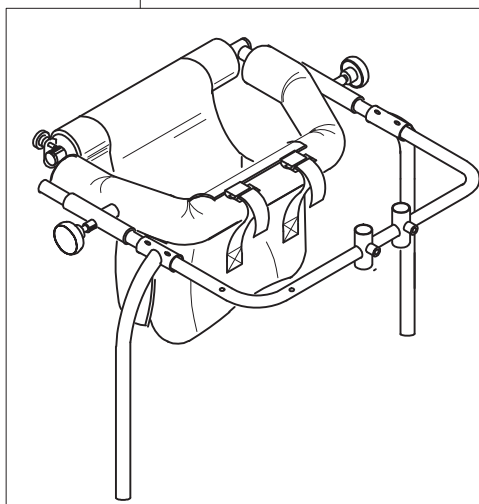

Spare Parts PELVIC SUPPORT size 3

pag. 3

**ORMESA**

**OUTDOOR DYNAMICO**

THIS DRAWING BELONGS TO ORMESA; IT IS FORBIDDEN TO REPRODUCE, CHANGE OR INFORM ANY THIRD PARTY ABOUT ITS CONTENTS

C	102666	OUTDOOR DYNAMICO-3 WITHOUT CHEST/PELVIC SUPPORTS
C1	301778	PAIR OF VERTICAL SIDE
C2	301782	PAIR OF HANDWHEELS M10x25
C3	301617	OUTDOOR BASE WITHOUT WHEELS
C4	301611	RIGHT-LEFT BRAKE SHOE+ BLOCKING LEVER OF WHEELS
C5	301794	REAR WHEELS FOR OUTDOOR DYNAMICO
C6	301793	PAIR OF FRONT BUMPER FOR OUTDOOR DYNAMICO
C7	301792	FRONT WHEELS FOR OUTDOOR DYNAMICO
POS.	PART NR.	DESCRIPTION

**Spare Parts BASE size 3**

A

B

C

POS.	PART NR.	DESCRIPTION
A	30045.A	COMPLETE CHEST/TRUNK SUPPORT
B	30049	PELVIC SUPPORT WITH EXTERNAL FRAME
C	102668	DYNAMICO-4 WITHOUT CHEST/PELVIC SUPPORTS

Spare Parts BASE, PELVIC and CHEST SUPPORTS size 4 pag. 1