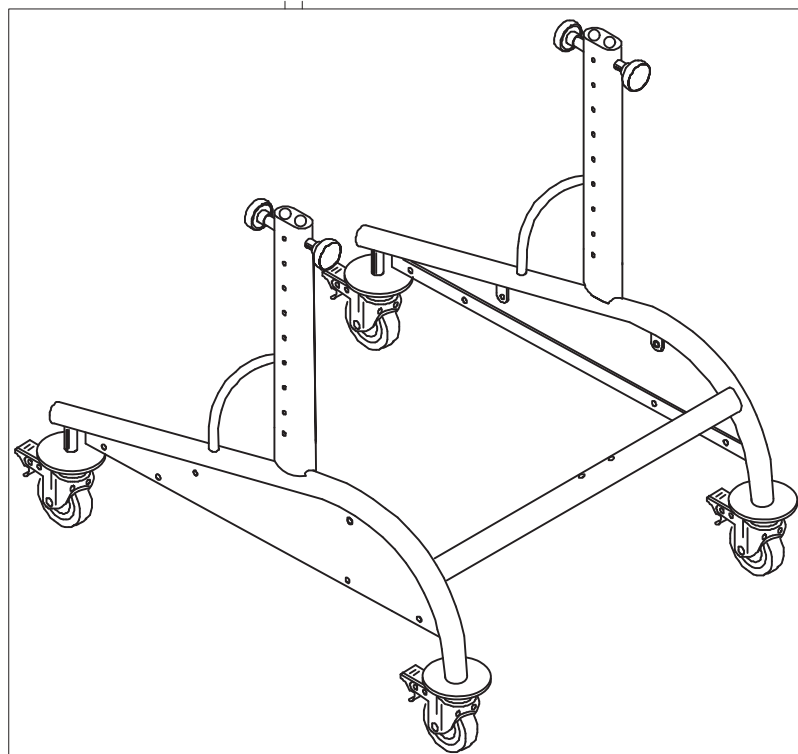

# Dynamico

Vues éclatées - Pièces détachées

POS.	PART NR.	DESCRIPTION
A	30042.A	COMPLETE CHEST/TRUNK SUPPORT
B	30046	PELVIC SUPPORT WITH EXTERNAL FRAME
C	102671	DYNAMICO-1 WITHOUT CHEST/PELVIC SUPPORTS

Spare Parts BASE, PELVIC and CHEST SUPPORTS size 1 pag. 1

Spare Parts

CHEST SUPPORT size 1

pag. 2

**ORMESA**

**DYNAMICO**

THIS DRAWING BELONGS TO ORMESA; IT IS FORBIDDEN TO REPRODUCE, CHANGE OR INFORM ANY THIRD PARTY ABOUT ITS CONTENTS

B	30046	PELVIC SUPPORT WITH EXTERNAL FRAME
B1	30468	CLOSURE SUPPORT BAR + BAND+SCREWS
B2	301776	PAIR OF HANDWHEELS M10x20
B3	301774	PAIR OF SPRING LOCKING M12X1
B4	30470	PELVIC FRAME+STRAP+HANDWHEELS
B5	171287	HARNESS
B6	301777	PAIR OF VERTICAL BARS OF THE PELVIC SUPPORT+ SCREWS
B7	30573	EXTERNAL PELVIC FRAME + SCREWS
POS.	PART NR.	DESCRIPTION

Spare Parts PELVIC SUPPORT size 1

pag. 3

**ORMESA**

**DYNAMICO**

THIS DRAWING BELONGS TO ORMESA; IT IS FORBIDDEN TO REPRODUCE, CHANGE OR INFORM ANY THIRD PARTY ABOUT ITS CONTENTS

C	102671	DYNAMICO-1 WITHOUT CHEST/PELVIC SUPPORTS
C1	30576	BASE AND SIDES WITHOUT WHEELS
C2	301782	PAIR OF HANDWHEELS M10x25
C3	301781	PAIR OF REAR BUMPER
C4	301780	PAIR OF FRONT BUMPER
C5	301779	PAIR OF WHEELS 80X24 +SCREWS+ SPACERS
POS.	PART NR.	DESCRIPTION

Spare Parts BASE size 1

A

B

C

POS.	PARTIC.	DESCRIZIONE
A	30043.A	COMPLETE CHEST/TRUNK SUPPORT
B	30047	PELVIC SUPPORT WITH EXTERNAL FRAME
C	102670	DYNAMICO-2 WITHOUT CHEST/PELVIC SUPPORTS

Spare Parts BASE, PELVIC and CHEST SUPPORTS size 2 pag. 1