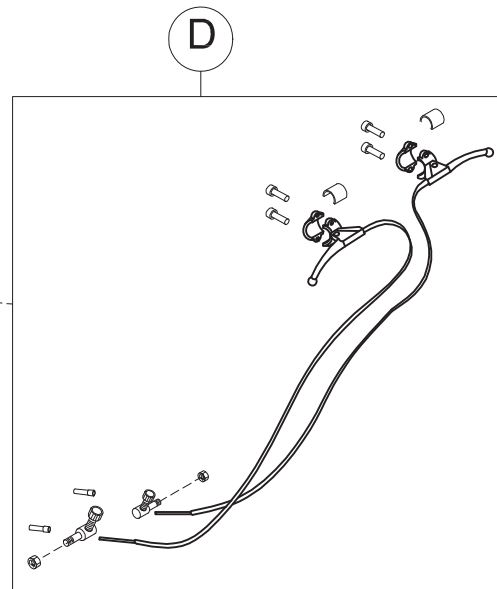

POS.	PART NR.	DESCRIPTION
A	30044.A	COMPLETE CHEST SUPPORT
B	30048	PELVIC SUPPORT WITH EXTERNAL FRAME
C	102666	OUTDOOR DYNAMICO-3 WITHOUT CHEST/PELVIC SUPPORTS
D	30426	SET OF CABLES+HAND-BRAKE LEVERS

Spare Parts BASE, PELVIC and CHEST SUPPORTS size 3 pag. 1

ORMESA

OUTDOOR DYNAMICO

THIS DRAWING BELONGS TO ORMESA: IT IS FORBIDDEN TO REPRODUCE, CHANGE OR INFORM ANY THIRD PARTY ABOUT ITS CONTENTS