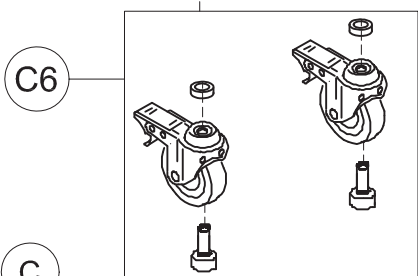

Spare Parts

CHEST SUPPORT size 2

pag. 2

**ORMEDA**

**DYNAMICO**

THIS DRAWING BELONGS TO ORMESA: IT IS FORBIDDEN TO REPRODUCE, CHANGE OR INFORM ANY THIRD PARTY ABOUT ITS CONTENTS

B	30047	PELVIC SUPPORT WITH EXTERNAL FRAME
B1	30538	CLOSURE SUPPORT BAR + BAND+SCREWS
B2	301776	PAIR OF HANDWHEELS M10x20
B3	301774	PAIR OF SPRING LOCKING M12X1
B4	30540	PELVIC FRAME+STRAP+HANDWHEELS
B5	171288	HARNESS
B6	301787	PAIR OF VERTICAL BARS OF THE PELVIC SUPPORT+ SCREWS
B7	30573	EXTERNAL PELVIC FRAME + SCREWS
POS.	PART NR.	DESCRIPTION

Spare Parts PELVIC SUPPORT size 2

pag. 3

**ORMESA**

**DYNAMICO**

THIS DRAWING BELONGS TO ORMESA: IT IS FORBIDDEN TO REPRODUCE, CHANGE OR INFORM ANY THIRD PARTY ABOUT ITS CONTENTS

C	102670	DYNAMICO-2 WITHOUT CHEST/PELVIC SUPPORTS
C1	301788	PAIR OF VERTICAL SIDE
C2	301782	PAIR OF HANDWHEELS M10x25
C3	30472	BASE WITHOUT WHEELS
C4	301781	PAIR OF REAR BUMPER
C5	301780	PAIR OF FRONT BUMPER
C6	301779	PAIR OF WHEELS 80X24 +SCREWS+ SPACERS
POS.	PART NR.	DESCRIPTION

Spare Parts BASE size 2

POS.	PART NR.	DESCRIPTION
A	30043.A	COMPLETE CHEST SUPPORT
B	30047	PELVIC SUPPORT WITH EXTERNAL FRAME
C	102667	OUTDOOR DYNAMICO-2 WITHOUT CHEST/PELVIC SUPPORTS
D	30427	SET OF CABLES+HAND-BRAKE LEVERS