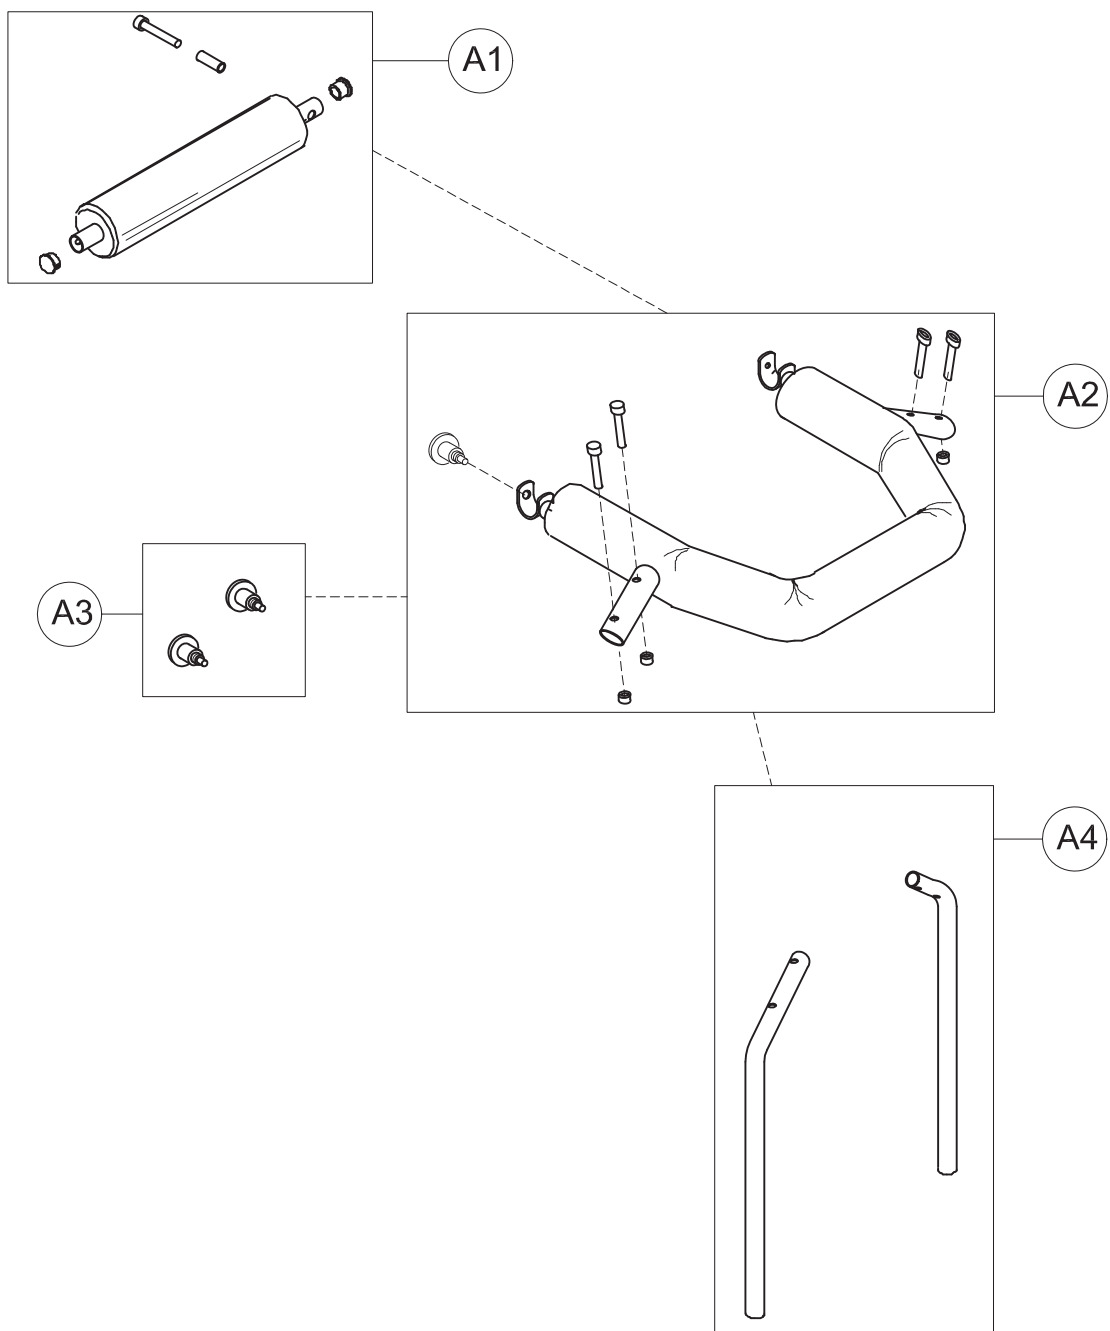

Spare Parts

CHEST SUPPORT size 4

pag. 2

**ORMESA**

**OUTDOOR DYNAMICO**

THIS DRAWING BELONGS TO ORMESA: IT IS FORBIDDEN TO REPRODUCE, CHANGE OR INFORM ANY THIRD PARTY ABOUT ITS CONTENTS

B	30049	PELVIC SUPPORT WITH EXTERNAL FRAME
B1	30554	CLOSURE SUPPORT BAR + BAND+SCREWS
B2	301776	PAIR OF HANDWHEELS M10x20
B3	301774	PAIR OF SPRING LOCKING M12X1
B4	30556	PELVIC FRAME+STRAP+HANDWHEELS
B5	171290	HARNESS
B6	301777	PAIR OF VERTICAL BARS OF THE PELVIC SUPPORT+ SCREWS
B7	30567	EXTERNAL PELVIC FRAME + SCREWS
POS.	PART NR.	DESCRIPTION

Spare Parts PELVIC SUPPORT size 4

pag. 3

**ORMESA**

**OUTDOOR DYNAMICO**

THIS DRAWING BELONGS TO ORMESA; IT IS FORBIDDEN TO REPRODUCE, CHANGE OR INFORM ANY THIRD PARTY ABOUT ITS CONTENTS

C	102664	OUTDOOR DYNAMICO-4 WITHOUT CHEST/PELVIC SUPPORTS
C1	301790	PAIR OF VERTICAL SIDE
C2	301782	PAIR OF HANDWHEELS M10x25
C3	301619	OUTDOOR BASE WITHOUT WHEELS
C4	301611	RIGHT-LEFT BRAKE SHOE+ BLOCKING LEVER OF WHEELS
C5	301794	REAR WHEELS FOR OUTDOOR DYNAMICO
C6	301793	PAIR OF FRONT BUMPER FOR OUTDOOR DYNAMICO
C7	301792	FRONT WHEELS FOR OUTDOOR DYNAMICO

POS. PART NR. DESCRIPTION

**Spare Parts BASE size 4**

A	30045.A	COMPLETE CHEST SUPPORT
A1	30554	CLOSURE SUPPORT BAR + BAND+SCREWS
A2	30555	CHEST FRAME +BAND+SCREWS
A3	301774	PAIR OF SPRING LOCKING M12X1
A4	301789	PAIR OF VERTICAL BARS OF THE CHEST SUPPORT + SCREWS
POS.	PART NR.	DESCRIPTION