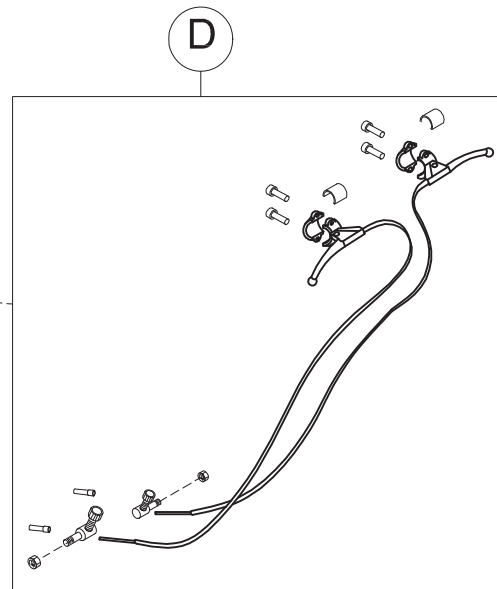

POS.	PART NR.	DESCRIPTION
A	30252	COMPLETE CHEST SUPPORT
B	30557	PELVIC SUPPORT WITH EXTERNAL FRAME
C	102665	OUTDOOR DYNAMICO-5 WITHOUT CHEST/PELVIC SUPPORTS
D	30425	SET OF CABLES+HAND-BRAKE LEVERS

Spare Parts BASE, PELVIC and CHEST SUPPORTS size 5 pag. 1

ORMESA

OUTDOOR DYNAMICO

THIS DRAWING BELONGS TO ORMESA: IT IS FORBIDDEN TO REPRODUCE, CHANGE OR INFORM ANY THIRD PARTY ABOUT ITS CONTENTS