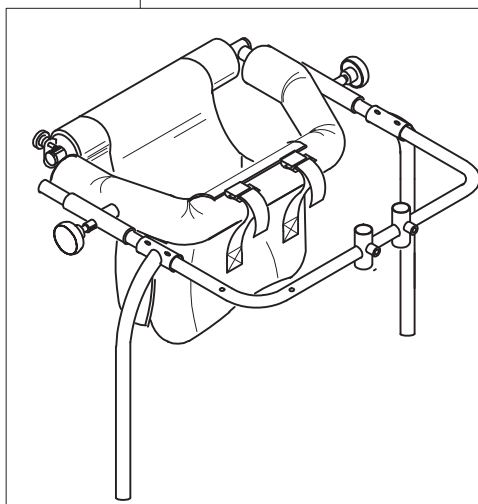

A

B

C

POS.	PART NR.	DESCRIPTION
A	30252	COMPLETE CHEST/TRUNK SUPPORT
B	30557	PELVIC SUPPORT WITH EXTERNAL FRAME
C	102675	DYNAMICO-5 WITHOUT CHEST/PELVIC SUPPORTS

Spare Parts BASE, PELVIC and CHEST SUPPORTS size 5 pag. 1

ORMESA

DYNAMICO

THIS DRAWING BELONGS TO ORMESA: IT IS FORBIDDEN TO REPRODUCE, CHANGE OR INFORM ANY THIRD PARTY ABOUT ITS CONTENTS