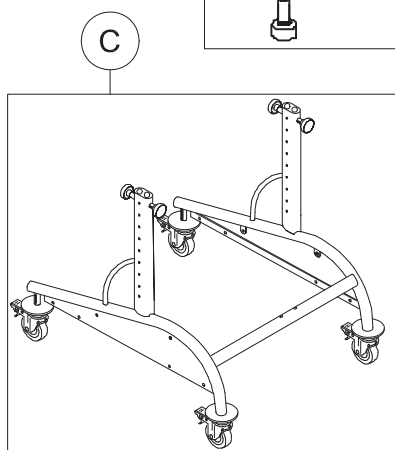

Spare Parts

CHEST SUPPORT size 2

pag. 2

**ORMEDA**

**DYNAMICO**

THIS DRAWING BELONGS TO ORMESA: IT IS FORBIDDEN TO REPRODUCE, CHANGE OR INFORM ANY THIRD PARTY ABOUT ITS CONTENTS

B	30047	PELVIC SUPPORT WITH EXTERNAL FRAME
B1	30538	CLOSURE SUPPORT BAR + BAND+SCREWS
B2	301776	PAIR OF HANDWHEELS M10x20
B3	301774	PAIR OF SPRING LOCKING M12X1
B4	30540	PELVIC FRAME+STRAP+HANDWHEELS
B5	171288	HARNESS
B6	301787	PAIR OF VERTICAL BARS OF THE PELVIC SUPPORT+ SCREWS
B7	30573	EXTERNAL PELVIC FRAME + SCREWS
POS.	PART NR.	DESCRIPTION

Spare Parts PELVIC SUPPORT size 2

pag. 3

**ORMESA**

**DYNAMICO**

THIS DRAWING BELONGS TO ORMESA: IT IS FORBIDDEN TO REPRODUCE, CHANGE OR INFORM ANY THIRD PARTY ABOUT ITS CONTENTS

C	102670	DYNAMICO-2 WITHOUT CHEST/PELVIC SUPPORTS
C1	301788	PAIR OF VERTICAL SIDE
C2	301782	PAIR OF HANDWHEELS M10x25
C3	30472	BASE WITHOUT WHEELS
C4	301781	PAIR OF REAR BUMPER
C5	301780	PAIR OF FRONT BUMPER
C6	301779	PAIR OF WHEELS 80X24 +SCREWS+ SPACERS
POS.	PART NR.	DESCRIPTION

Spare Parts BASE size 2

POS.	PART NR.	DESCRIPTION
A	30043.A	COMPLETE CHEST SUPPORT
B	30047	PELVIC SUPPORT WITH EXTERNAL FRAME
C	102667	OUTDOOR DYNAMICO-2 WITHOUT CHEST/PELVIC SUPPORTS
D	30427	SET OF CABLES+HAND-BRAKE LEVERS