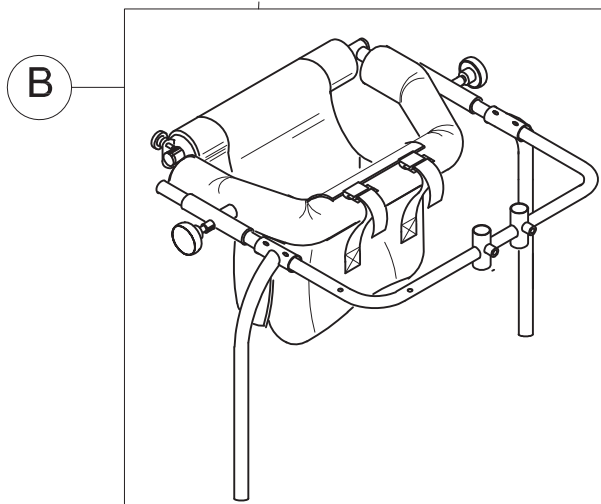

POS.	PART NR.	DESCRIPTION
A	30252	COMPLETE CHEST SUPPORT
B	30557	PELVIC SUPPORT WITH EXTERNAL FRAME
C	102665	OUTDOOR DYNAMICO-5 WITHOUT CHEST/PELVIC SUPPORTS
D	30425	SET OF CABLES+HAND-BRAKE LEVERS

Spare Parts BASE, PELVIC and CHEST SUPPORTS size 5 pag. 1

ORMESA

OUTDOOR DYNAMICO

THIS DRAWING BELONGS TO ORMESA: IT IS FORBIDDEN TO REPRODUCE, CHANGE OR INFORM ANY THIRD PARTY ABOUT ITS CONTENTS