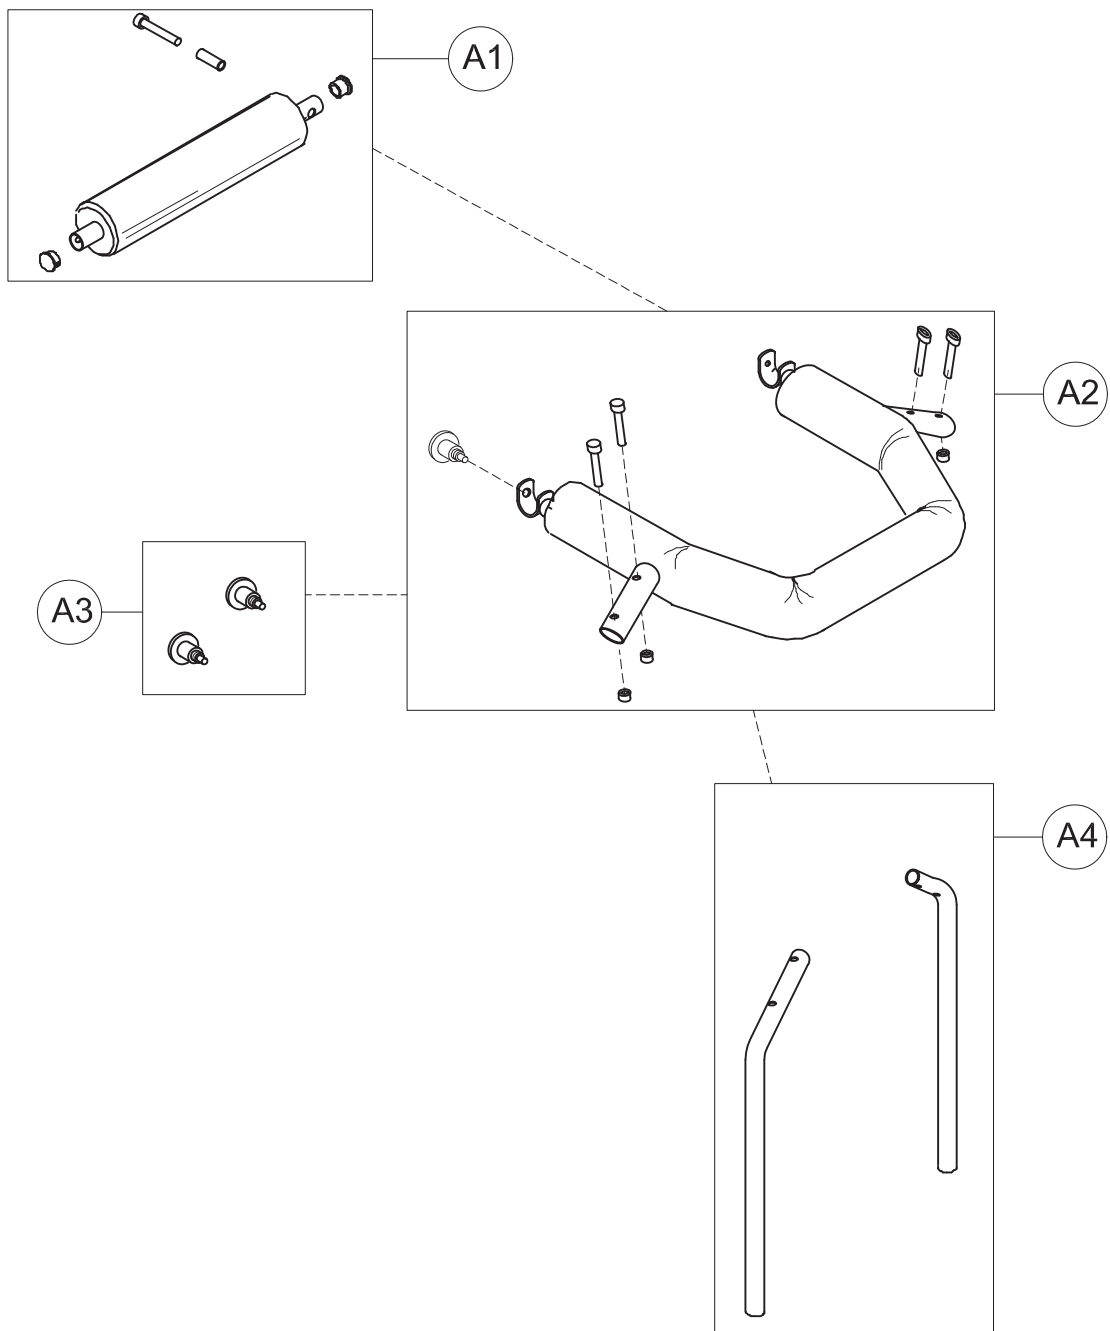

A	30252	COMPLETE CHEST SUPPORT
A1	30558	CLOSURE SUPPORT BAR + BAND+SCREWS
A2	30559	CHEST FRAME +BAND+SCREWS
A3	301774	PAIR OF SPRING LOCKING M12X1
A4	301789	PAIR OF VERTICAL BARS OF THE CHEST SUPPORT + SCREWS
POS.	PART NR.	DESCRIPTION

Spare Parts

CHEST SUPPORT size 5

pag. 2

ORMESA

OUTDOOR DYNAMICO

THIS DRAWING BELONGS TO ORMESA: IT IS FORBIDDEN TO REPRODUCE, CHANGE OR INFORM ANY THIRD PARTY ABOUT ITS CONTENTS