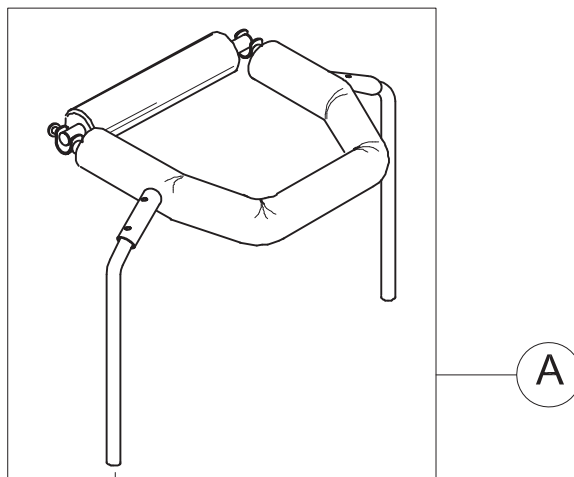

# Dynamico

Vues éclatées - Pièces détachées

POS.	PART NR.	DESCRIPTION
A	30042.A	COMPLETE CHEST/TRUNK SUPPORT
B	30046	PELVIC SUPPORT WITH EXTERNAL FRAME
C	102671	DYNAMICO-1 WITHOUT CHEST/PELVIC SUPPORTS

Spare Parts BASE, PELVIC and CHEST SUPPORTS size 1 pag. 1