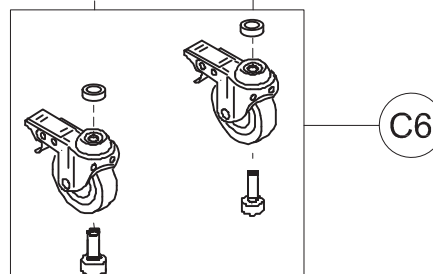

Spare Parts CHEST SUPPORT size 5

pag. 2

**ORMESA**

**DYNAMICO**

THIS DRAWING BELONGS TO ORMESA: IT IS FORBIDDEN TO REPRODUCE, CHANGE OR INFORM ANY THIRD PARTY ABOUT ITS CONTENTS

B	30557	PELVIC SUPPORT WITH EXTERNAL FRAME
B1	30558	CLOSURE SUPPORT BAR + BAND+SCREWS
B2	301776	PAIR OF HANDWHEELS M10x20
B3	301774	PAIR OF SPRING LOCKING M12X1
B4	30564	PELVIC FRAME+STRAP+HANDWHEELS
B5	171291	HARNESS
B6	301777	PAIR OF VERTICAL BARS OF THE PELVIC SUPPORT+ SCREWS
B7	30568	EXTERNAL PELVIC FRAME + SCREWS
POS.	PART NR.	DESCRIPTION

Spare Parts PELVIC SUPPORT size 5 pag. 3

C	102675	DYNAMICO-5 WITHOUT CHEST/PELVIC SUPPORTS
C1	301791	PAIR OF VERTICAL SIDE
C2	301782	PAIR OF HANDWHEELS M10x25
C3	30535	BASE WITHOUT WHEELS
C4	301781	PAIR OF REAR BUMPER
C5	301780	PAIR OF FRONT BUMPER
C6	301779	PAIR OF WHEELS 80X24 +SCREWS+ SPACERS
POS.	PART NR.	DESCRIPTION