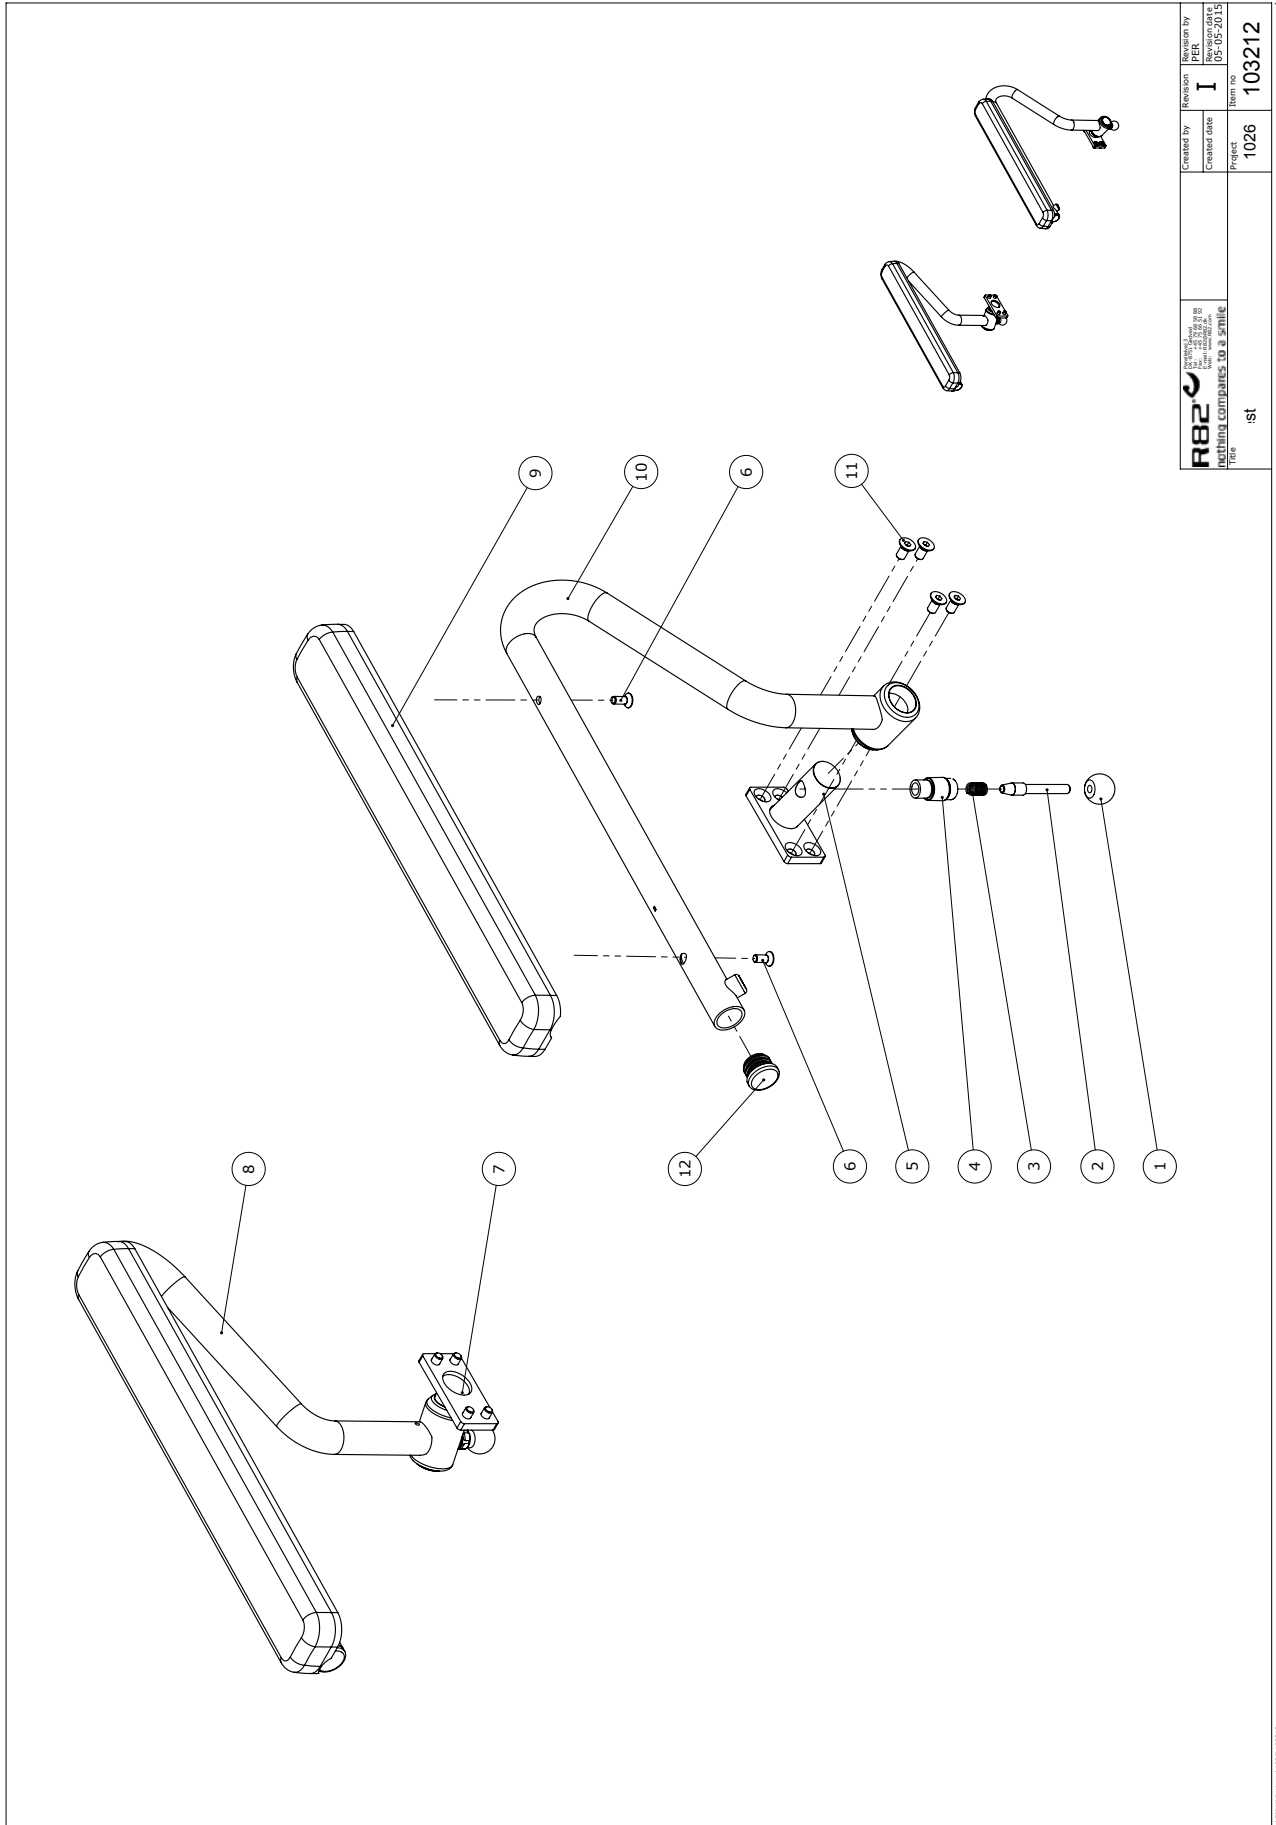

R82 A/S Nothing compares to a smile Title: st	Created by	Revision	Revision by
	Created date	I	Revision date
Project	1026	Item no.	103212