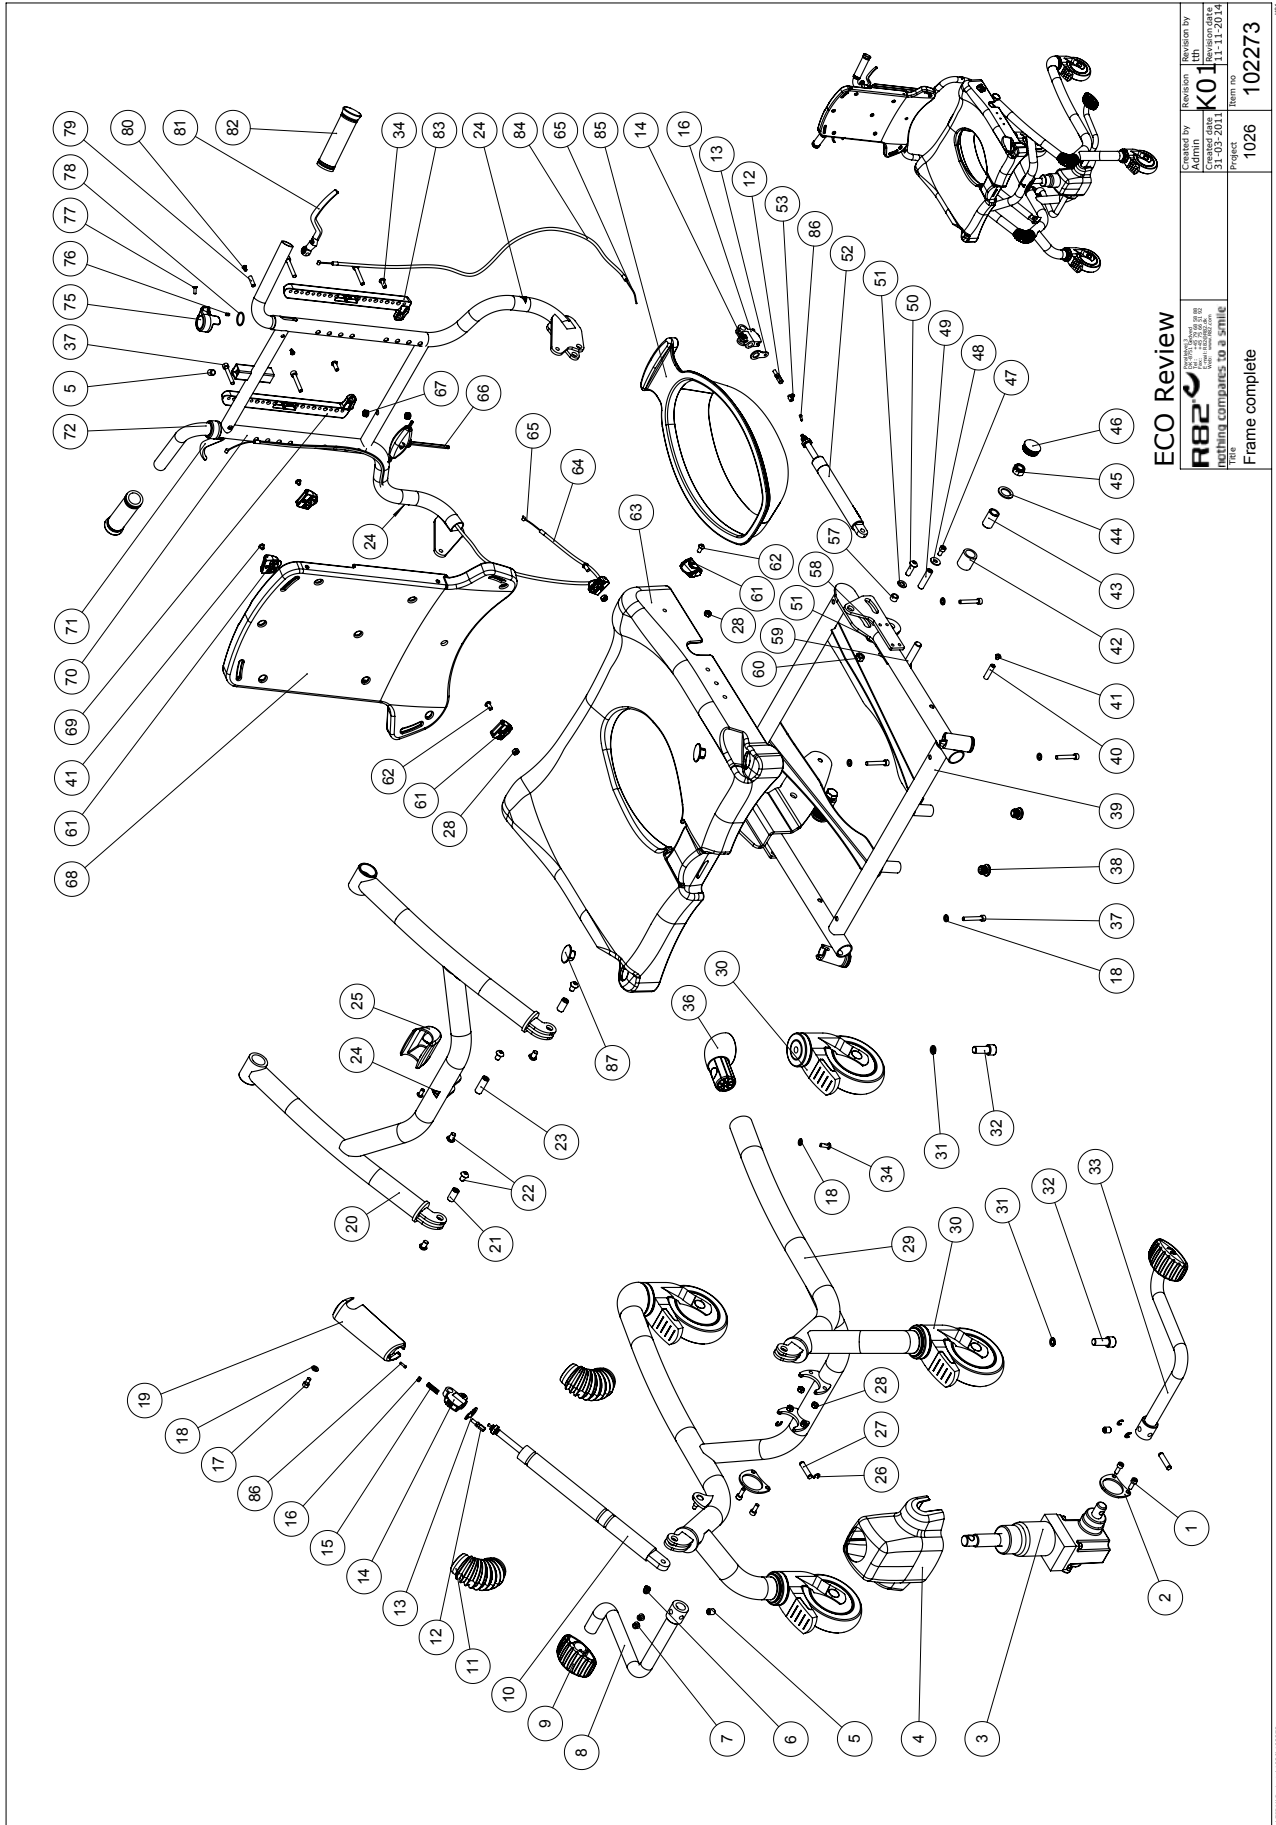

ECO Review

Created by	Revision	Revision by
31-03-2011	K01	11-11-2014
Title		Item no.
Nothing compares to a smile		1026
Project		102273

Frame complete