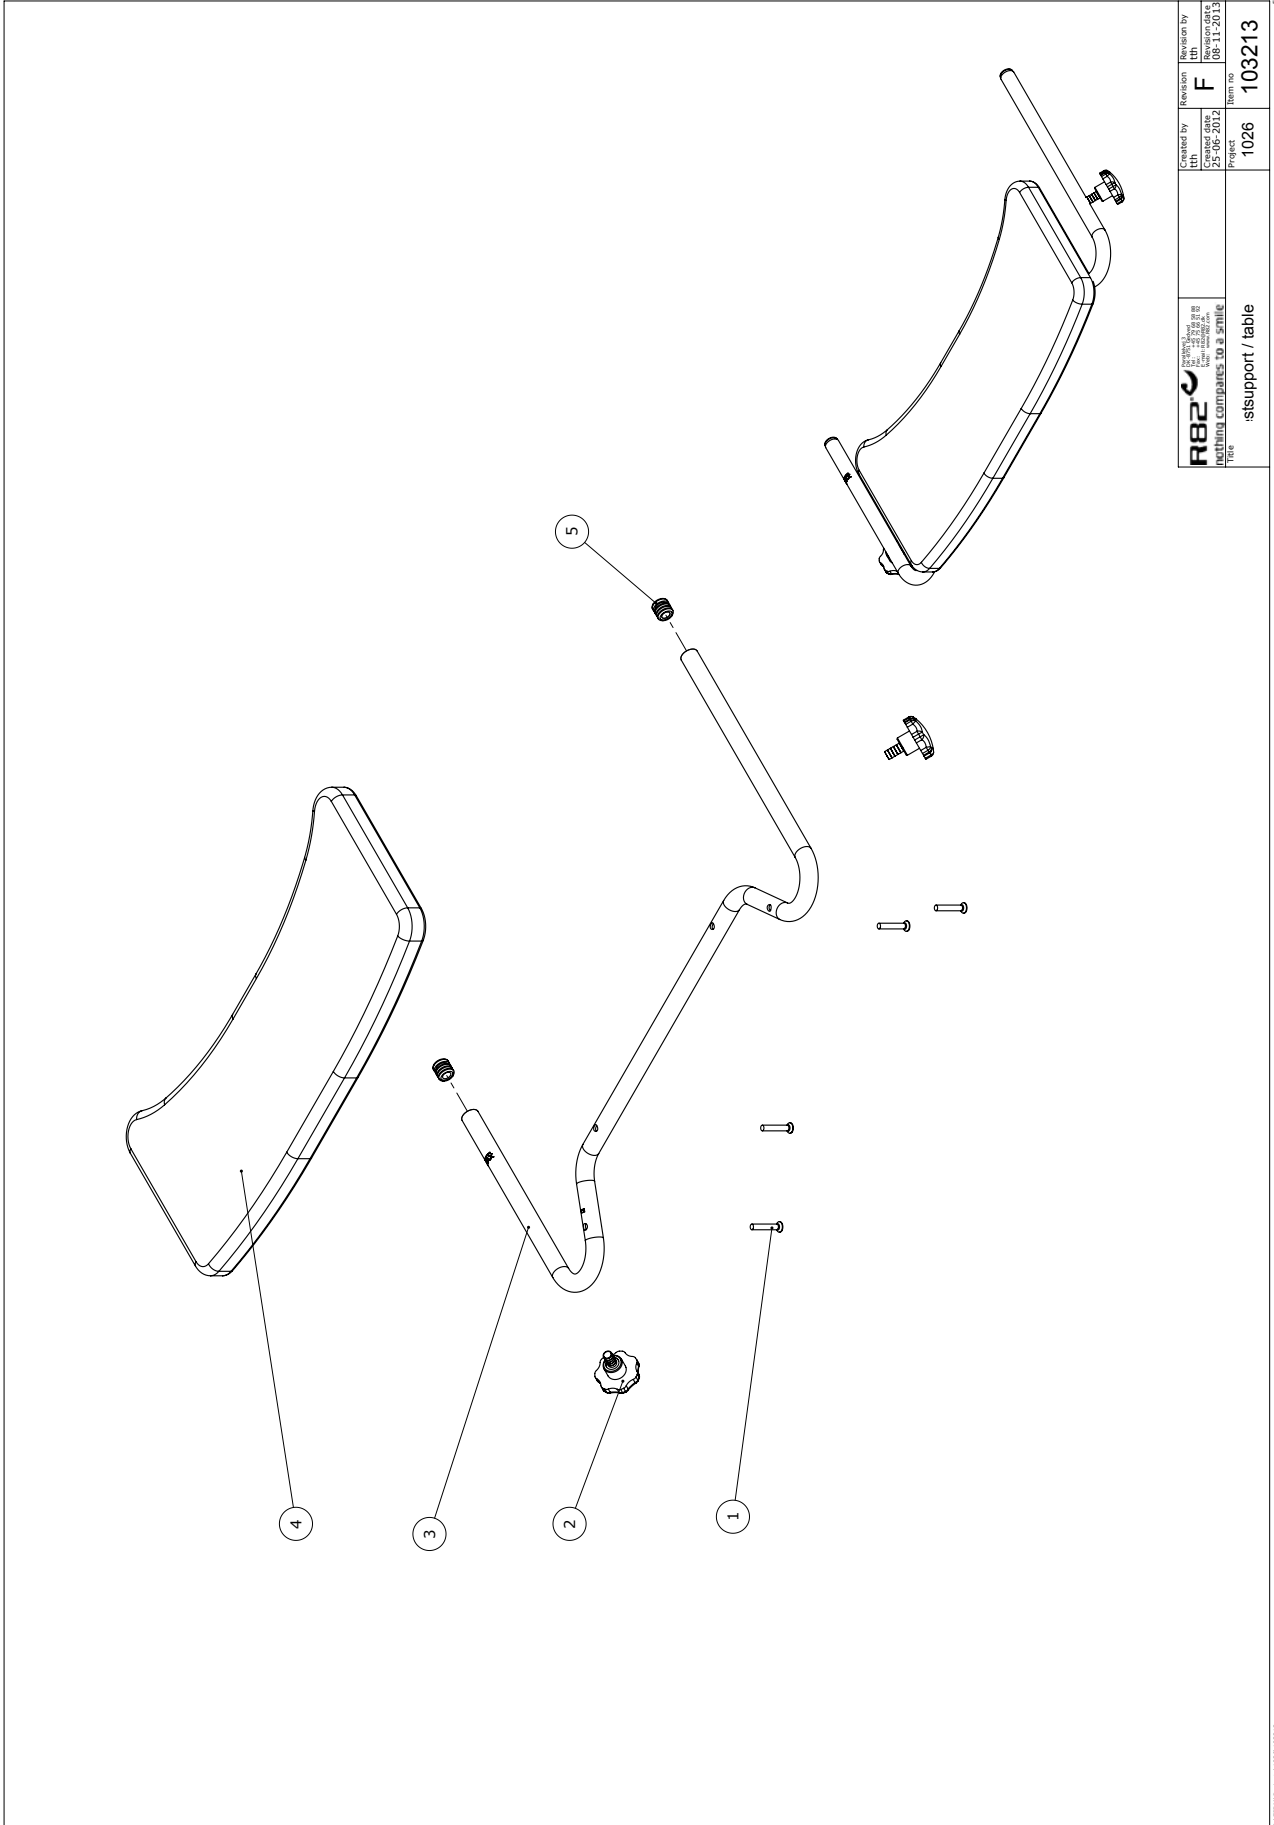

R82 A/S Lyngbyvej 3 8751 Gedved Denmark	Created by	Revision by	Revision no.
	Created date	Revision date	Revision date
Title -support / table		Project	Item no.
		1026	103213

C:\R82\products\1026\103213