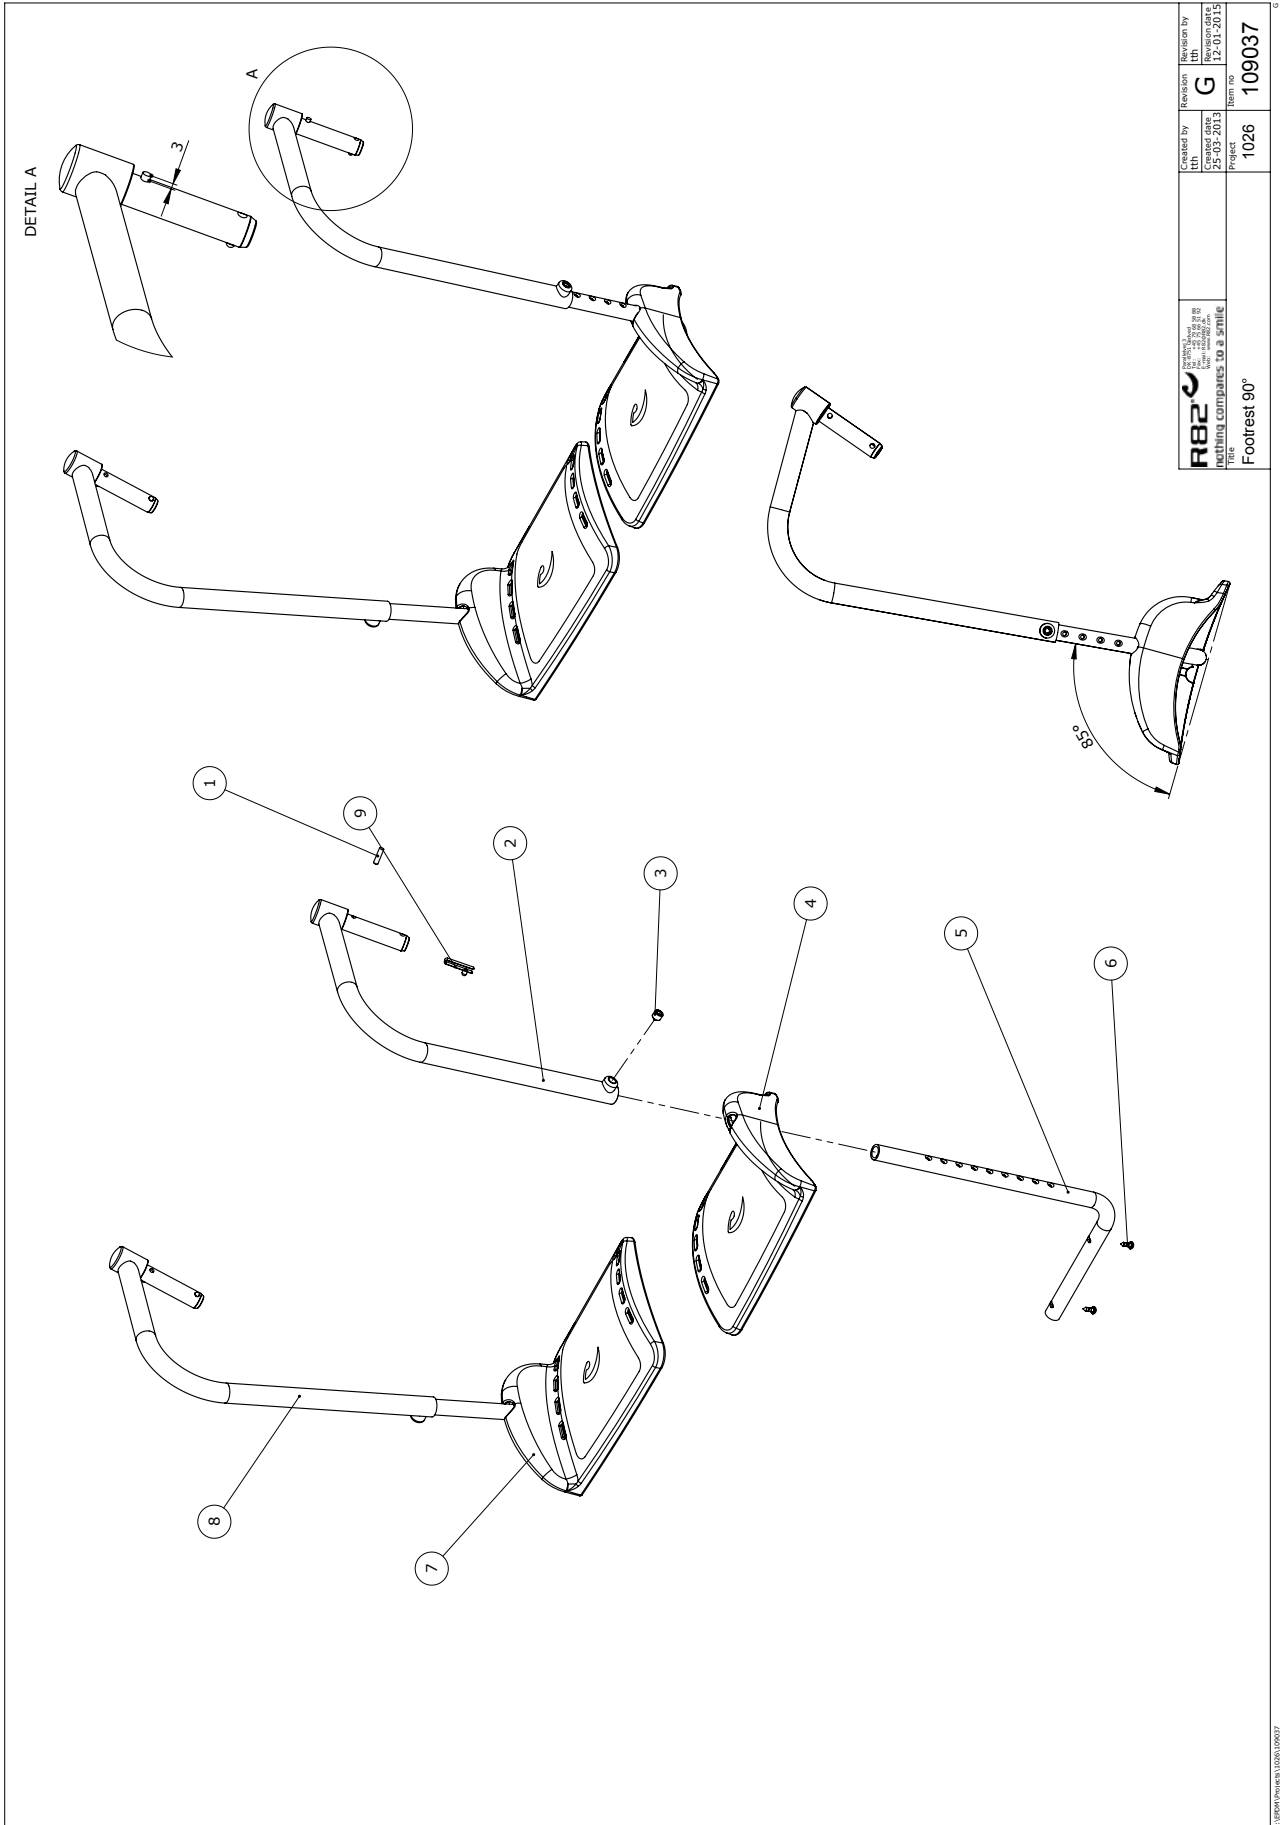

Position	Art nr.	Description	Quantity	Unit of measure	Ean kode
1	1990350	Screw M5*30-LH- SS-PH	4,00	Pieces	5707292582065
2	3501050	Star grap Ø40 M8*15mm white	2,00	Pieces	5707292146717
3	104090	Tube for armsupport	1,00	Pieces	5707292573223
4	104088	Armsupport with pur	1,00	Pieces	5707292573247
5	2501600	Ferrule d15*1,0 black	2,00	Pieces	5707292143969

Position	Art nr.	Description	Quantity	Unit of measure	Ean kode
1	0529322	Cylinder pin Ø5,0x20 mm. stain	2,00	Pieces	5707292590923
2	103138	Upper part, left for short	1,00	Pieces	5707292567284
3	0690820	Stop screw with tip 10*12mm	2,00	Pieces	5707292573612
4	103119	Footplate left	1,00	Pieces	5707292567253
5	102784	Tube for footplate	2,00	Pieces	5707292564184
6	1940044	Plast tite pt 4*10 pz	4,00	Pieces	5707292582348
7	103120	Footplate right	1,00	Pieces	5707292567260
8	103169	Upper part, Right for short	1,00	Pieces	5707292567369
9	6153700	Knob spring f.activity centre	1,00	Pieces	5707292188601

C:\Users\jyba\Documents\109037

Position	Art nr.	Description	Quantity	Unit of measure	Ean kode
1	0529322	Cylinder pin Ø5,0x20 mm. stain	2,00	Pieces	5707292590923
2	100255	Upperpart, left for foodrest	1,00	Pieces	5707292560162
3	0690820	Stop screw with tip 10*12mm	2,00	Pieces	5707292573612
4	103119	Footplate left	1,00	Pieces	5707292567253
5	102784	Tube for footplate	2,00	Pieces	5707292564184
6	1940044	Plast tite pt 4*10 pz	4,00	Pieces	5707292582348
7	103120	Footplate right	1,00	Pieces	5707292567260
8	100930	Upper part, right for foodrest	1,00	Pieces	5707292560193
9	6153700	Knob spring f.activity centre	2,00	Pieces	5707292188601