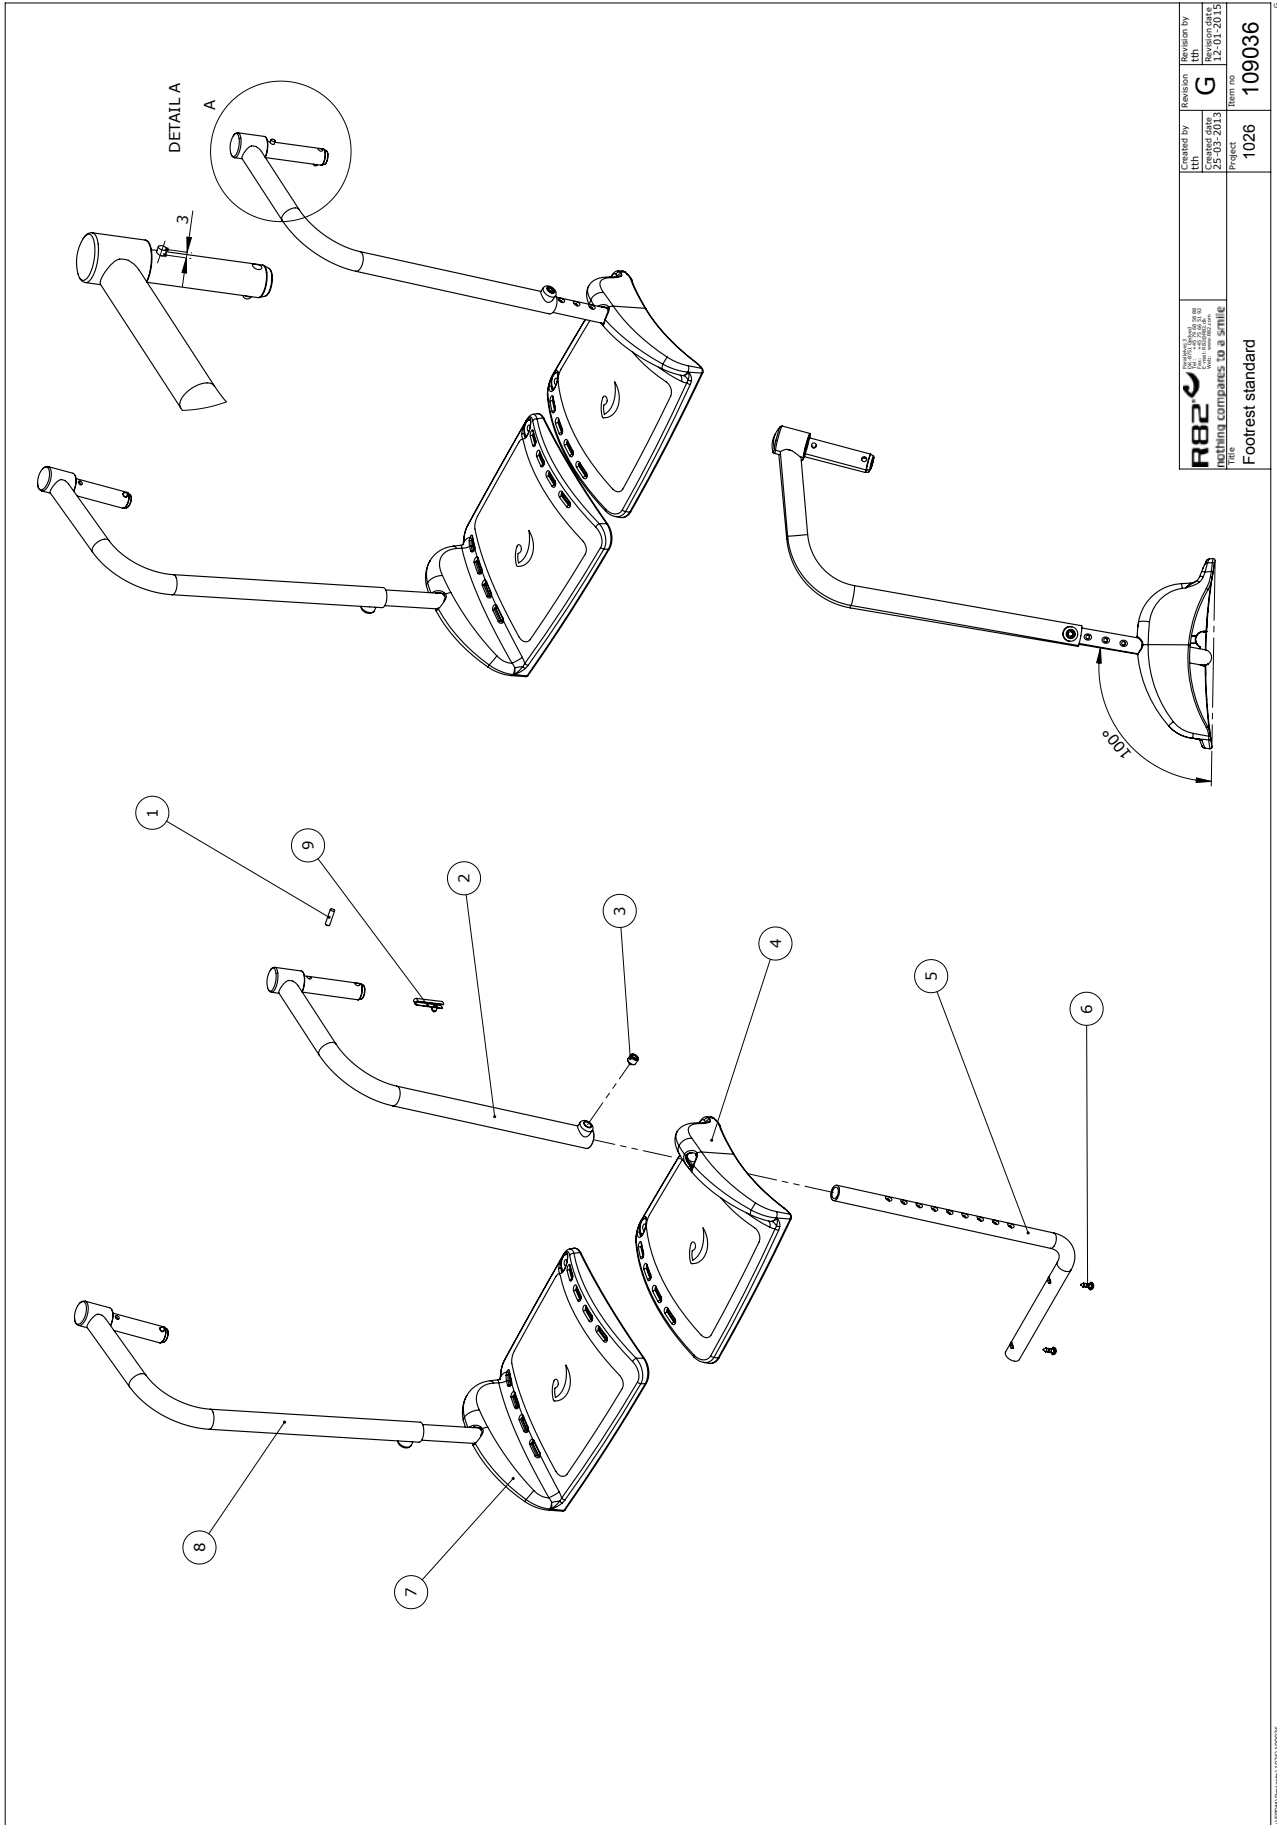

Nothing compares to a smile	Created by JYBA	Revision G	Revision by JYBA
	Created date 25-03-2013	Revision date 12-01-2015	Item no. 109036
Project 1026		File Footrest standard	

C:\R82\Project\1026\109036