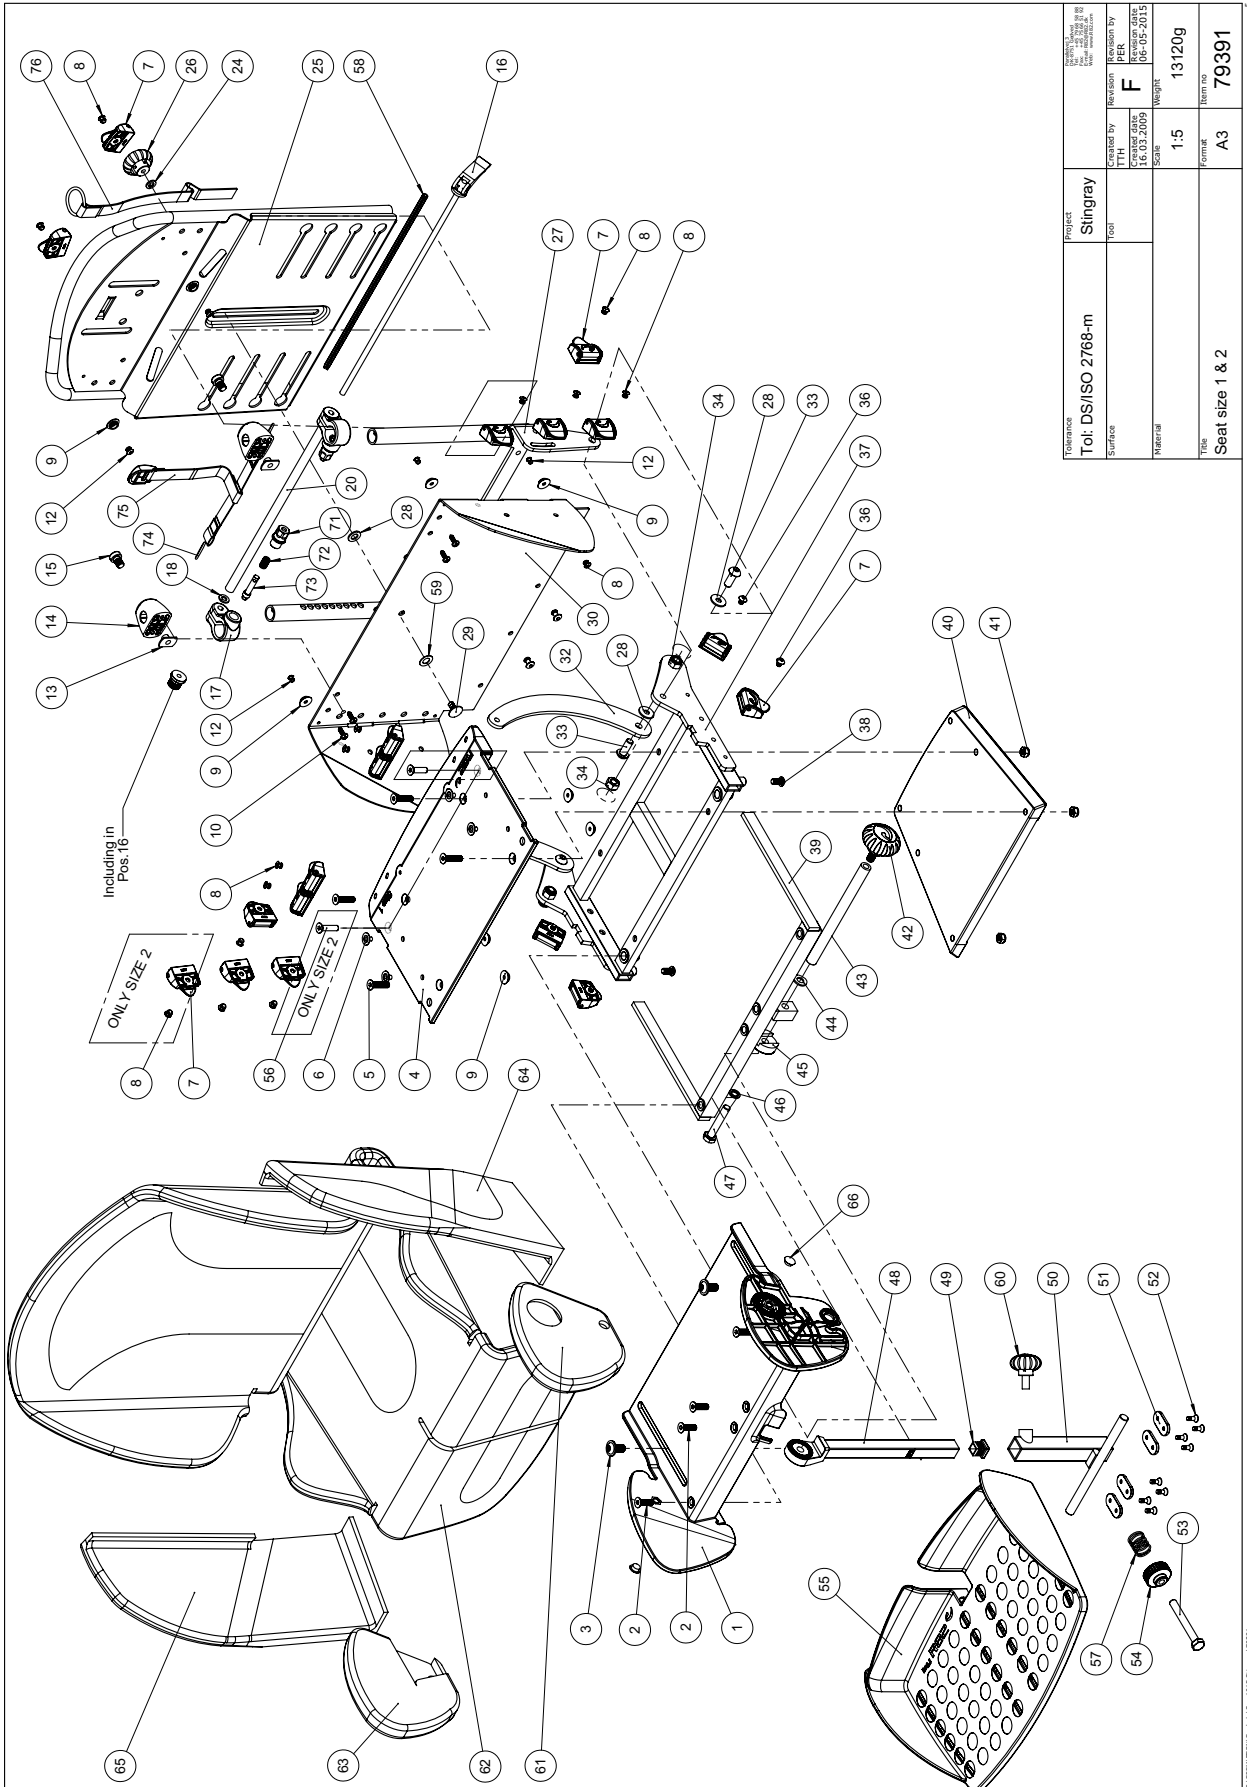

Position	No.	Description	Quantity	Unit of Measure	Ean code
1*	76092	Moveable plate Seat 1	PIECES	1	5707292481689
	76094	Moveable plate, Seat 2	PIECES	1	5707292489234
2	0609730	Insex, stainless 6*20 UH.	PIECES	4	5707292138507
3	0661800	Button head w/flange 8*20	PIECES	2	5707292408075
4*	76091	Fixed Seat 1	PIECES	1	5707292488848
	76093	Fixed Seat 2	PIECES	1	5707292489227
5	0609731	Insex, stainless 6*25 UH.	PIECES	4	5707292138514
6	0450053	Rivet for press stud	PIECES	4	5707292514493
7	75306	Snap lock R82 25	PIECES	16	5707292437624
8	0506507	Blindnitte 4,8*10 Alu/nirosta	PIECES	16	5707292516725
9	0450052	Ball f. Pushbutton	PIECES	10	5707292452313
10	0506513	Stainless blind rivet Ø4, 8*12	PIECES	4	5707292137326
12	0504601	Popnitte tap 3,2*8,0	PIECES	6	5707292552334
13	1600524	Stainl. Welding nut w/flange	PIECES	2	5707292503541
14	76107	Tube for fix plate, back	PIECES	2	5707292488626
15	0609744	Stainless insex 6*14 ch.	PIECES	2	5707292418234
16*	3515100	Handle size 1 angel adjustment	PIECES	1	5707292516107
	3515101	Handle size 2 angel adjustment	PIECES	1	5707292516114
17	76122	Slide bearing, back	PIECES	2	5707292488459
18	1130600	Stainless washer 6mm	PIECES	2	5707292140517
19	0380186	House for lock, Bronco	PIECES	2	5707292381996
20*	76124	Tube f. Angel adjustment size1	PIECES	1	5707292488466
	76126	Tube f. Angel adjustment size2	PIECES	1	5707292489241
25*	76110	Moveable back 1	PIECES	1	5707292488695
	76113	Moveable back 2	PIECES	1	5707292488725
26	3470351	R82 handle M6*10mm nut	PIECES	1	5707292413895
27*	76101	Brace for fix back 1	PIECES	1	5707292488497
	76108	Brace for fix back 2	PIECES	1	5707292488619
28	1310711	Nylon washer 15*8,4*1,5mm	PIECES	5	5707292429933
29	1905016	Board bolt 6*16mm, stainless	PIECES	1	5707292503732
30*	76106	Plate for fix back 1	PIECES	1	5707292488657
	76119	Plate for fix back 2	PIECES	1	5707292488633
32*	76120	Carrier for back size 1	PIECES	2	5707292503602
	76121	Carrier for back size 2	PIECES	2	5707292488442
33	0662000	Button head screw 8*20 stainl.	PIECES	4	5707292139573
34	1631080	Stainless lock nut 8mm	PIECES	4	5707292141453
36	0631952	Button head M5*6, RF TUFLOK	PIECES	4	5707292503725
37*	76081	Seat frame 1	PIECES	1	5707292488794
	76087	Seat frame 2	PIECES	1	5707292489036
38	0602195	Insex M6*12 stainless	PIECES	2	5707292404701
39*	76251	Seat extention frame, size 1	PIECES	1	5707292488824
	76255	Seat extention frame, size 2	PIECES	1	5707292489272
40	76075	V adaptor, Seat on Stingray	PIECES	1	5707292481665
41	1631060	Stainless lock nut 6mm	PIECES	4	5707292141446
42	3502545	R82 handle dia.45 M8*15mm	PIECES	1	5707292450456
43*	76134	Tube f. angel adjustment size1	PIECES	1	5707292503626
	76129	Tube f. angel adjustment size2	PIECES	1	5707292503848
44	1105080	Stainless washer 8mm	PIECES	1	5707292140364
45	75329	Tooth disk Ø30x10	PIECES	1	5707292482389