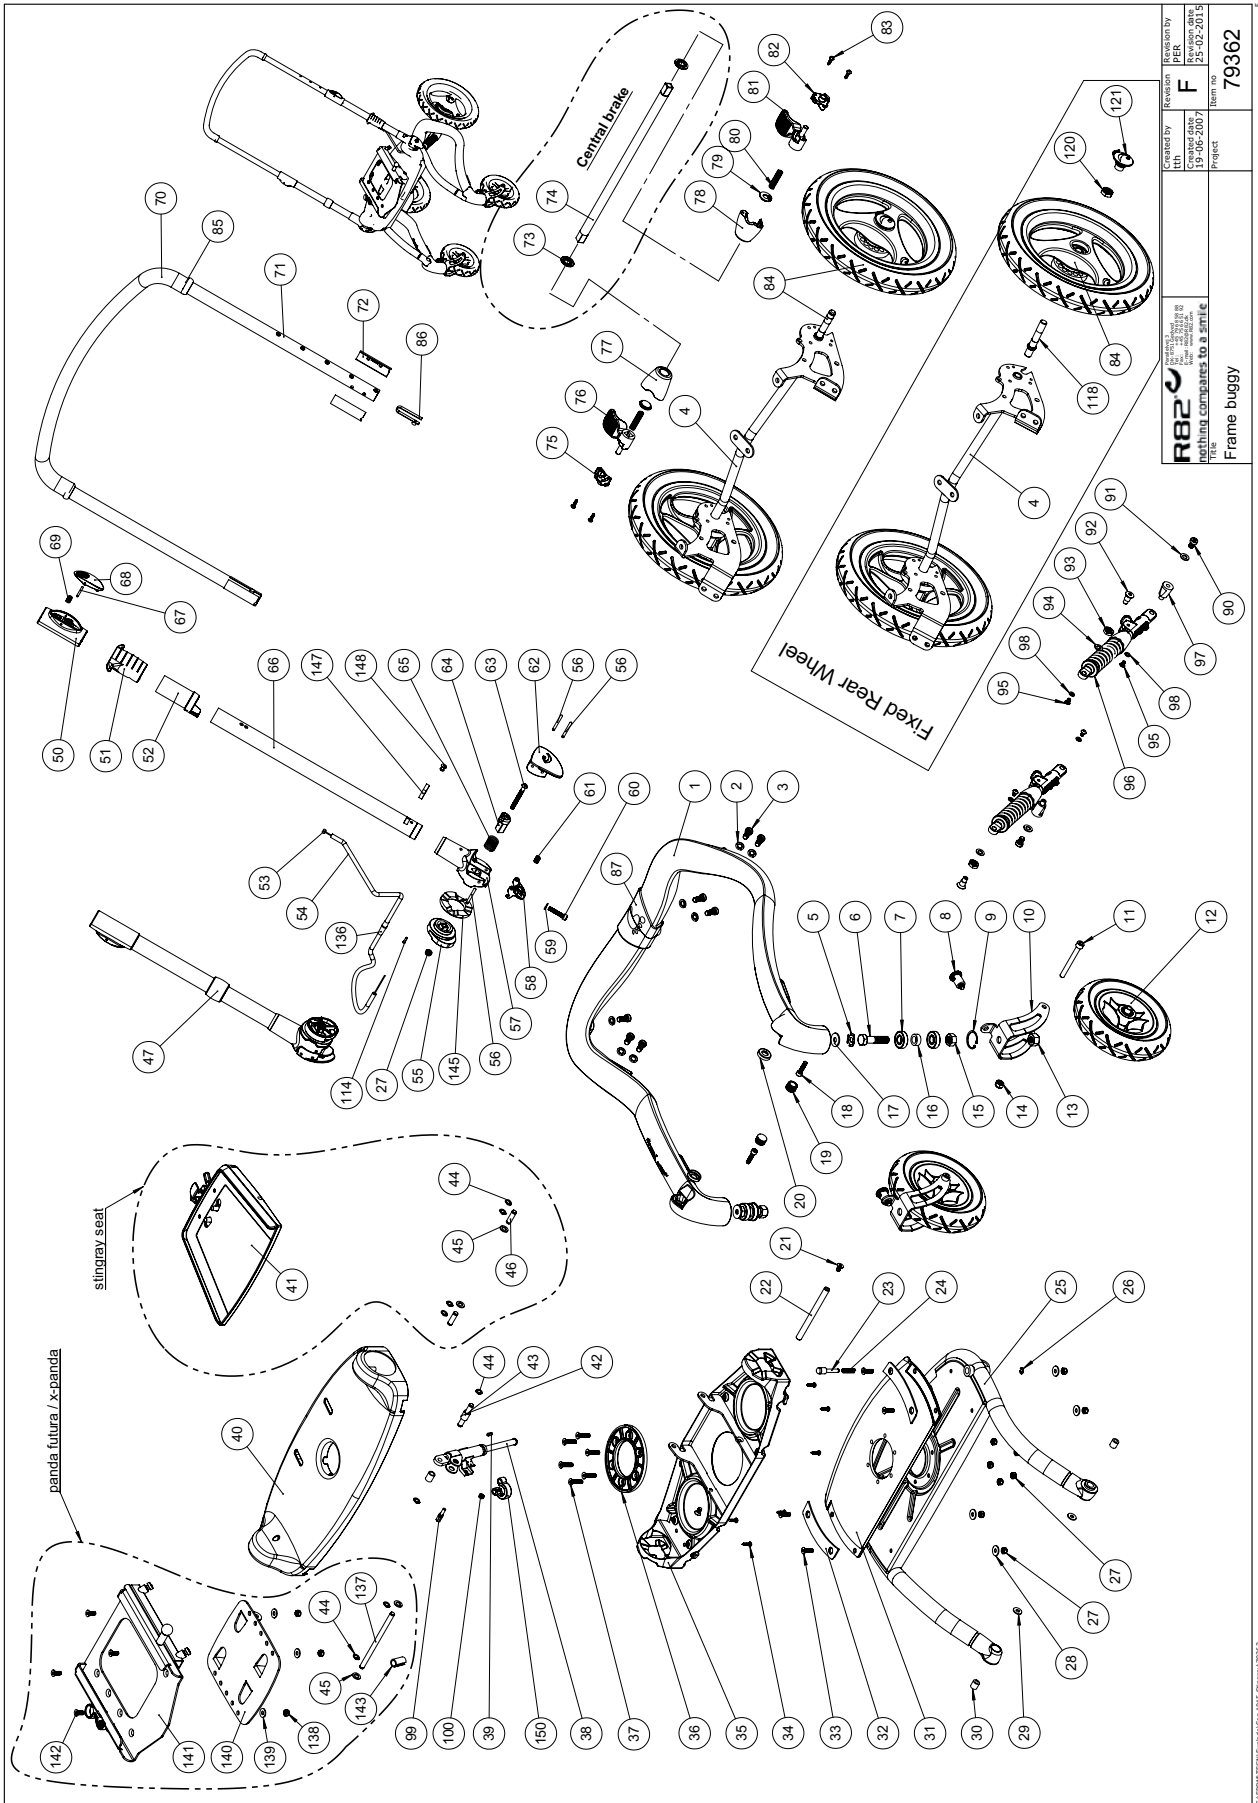

Position	No.	Description	Quantity	Unit of Measure	Ean code
1	76005	Carbon stel	PIECES	1	5707292476630
2	1100500	Washer M8, stainless	PIECES	8	5707292140142
3	0603540	Insex M8*16, stainless	PIECES	8	5707292412485
4	76027	Rear wheel suspension, black	PIECES	1	5707292476623
5	6108151	Spring screw 23,55*8,74	PIECES	2	5707292523617
6	0607999	Screw M12*50, RF	PIECES	1	5707292482013
7	2985220	Ball bearing for hearing house	PIECES	2	5707292145420
8	0380184	Spec. locking house M10*1,28MM	PIECES	2	5707292366030
9	1100221	Locking ring F. 30 MM drilling, RF.	PIECES	2	5707292502001
10	76051-1	Front fork new buggy	PIECES	2	5707292546876
11	0602494	Insex M8*75, stainless	PIECES	2	5707292502056
12*	3004040	Ø190 air wheel	PIECES	2	5707292475060
	3004050	Ø190 solid wheel	PIECES	2	5707292475077
13	1631120	Stainless nut M12	PIECES	2	5707292502049
14	1631080	Stainless nut 8MM	PIECES	2	5707292141453
15	1606002	Stainless nut M12 FZB	PIECES	1	5707292502100
16	76052	Bush for front wheel bearing	PIECES	1	5707292481542
17	1108000	Washer 8MM	PIECES	2	5707292140388
18	0602425	Insex M6*25, stainless	PIECES	2	5707292404596
19	2501550	Ferrule C18 01 02 black	PIECES	2	5707292502254
20	76008	Bush for knee, pom	PIECES	2	5707292481085
21	0621200	Insex screw 6*12MM	PIECES	2	5707292138958
22	76042	Pin for springstopper	PIECES	1	5707292491497
23	76019	Stop pin	PIECES	1	5707292481252
24	0308714	Spring	PIECES	1	5707292521040
25	76015-60	Upper frame with bearing paint	PIECES	1	5707292509734
26	1145050	Lock wahser 5MM axle	PIECES	1	5707292140579
27	1631060	Stainless lock nut 6MM	PIECES	12	5707292141446
28	1106025	Washer M6 O16/O6,4X1,6	PIECES	10	5707292404664
29	1101950	Washer ø6,1-16*1 MM, FZB	PIECES	2	5707292140210
30	76018	Bush for knee joint	PIECES	2	5707292481245
31	76022	Flange, for Bridge	PIECES	1	5707292481290
32	76024	Slide plate	PIECES	2	5707292481313
33	0609730	Stainless insex 6*20 UH.	PIECES	4	5707292138507
34	1940039	ECO-SYN Z 4*16 stainless	PIECES	8	5707292502070
35	76035	Bridge welded	PIECES	1	5707292481382
36	76021	Flange, to Bridge	PIECES	1	5707292481283
37	0609731	Stainless insex 6*25 UH.	PIECES	6	5707292138514
38	2207040	Springstopper L=102/22	PIECES	1	5707292473127
39	0388006	Screw 5*7,5MM	PIECES	1	5707292136114
40	76034	Cover for Bridge	PIECES	1	5707292476838
41	79367	V-frame	PIECES	1	5707292502797
42	1350024	Distance piece 14*15*8,2MM	PIECES	2	5707292140920
43	76043	Axle for springstopper	PIECES	1	5707292481450
44	1145060	Locking washer, axle stainless	PIECES	12	5707292375056
45	1310711	Nylon washer 15*8,4*1,5MM	PIECES	2	5707292429933
46	76044	Axle for V-frame	PIECES	2	5707292491503
47	76234	Cover for push brace	PIECES	1	5707292523105
50	76220	Hight adjustment	PIECES	2	5707292491718