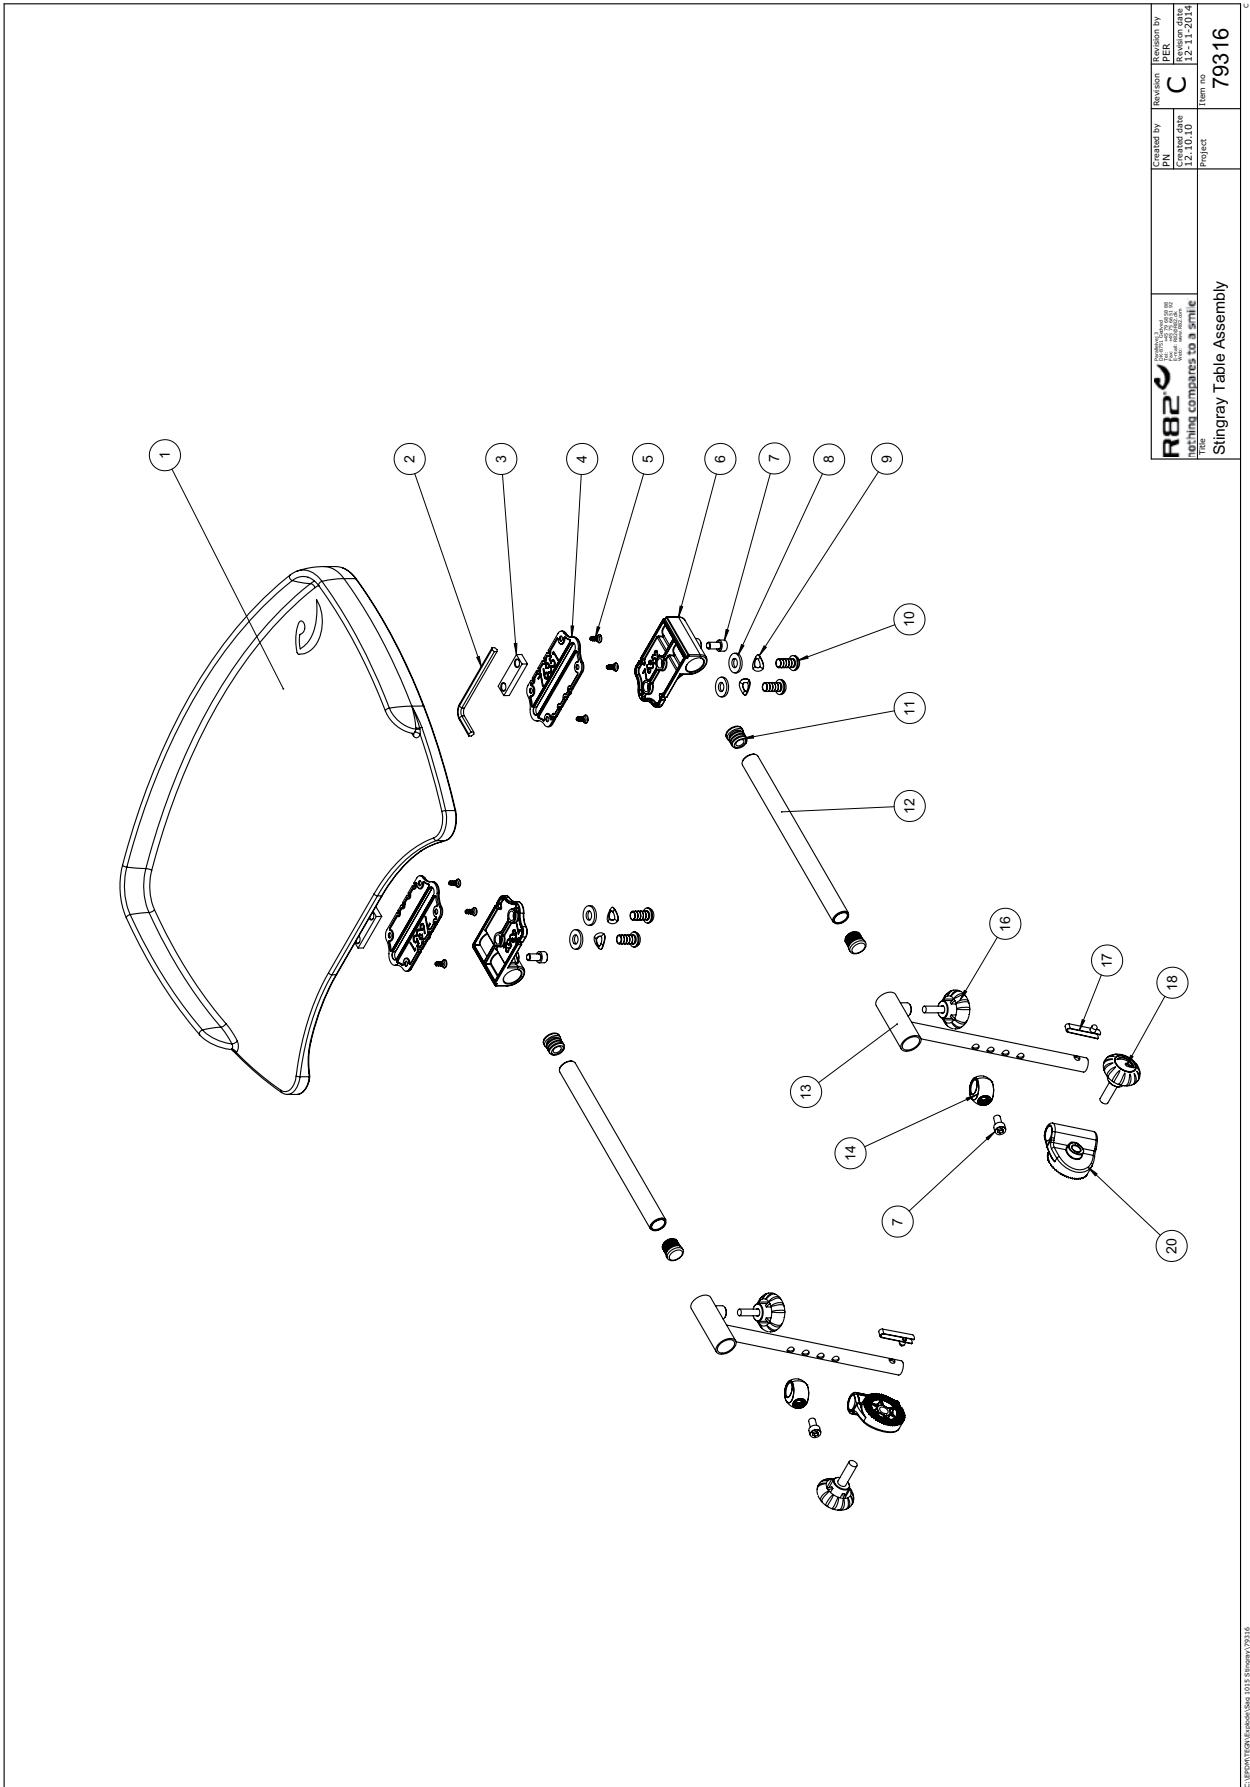

R82 A/S Parallelvej 3 8751 Gedved Denmark Tel: +45 79 68 58 88 Fax: +45 75 66 51 92 R82@R82.dk R82.com	Created by PN 12.10.10	Revision C	Revision by PER 12-11-2014
	Project Stingray Table Assembly	Item no 79316	C