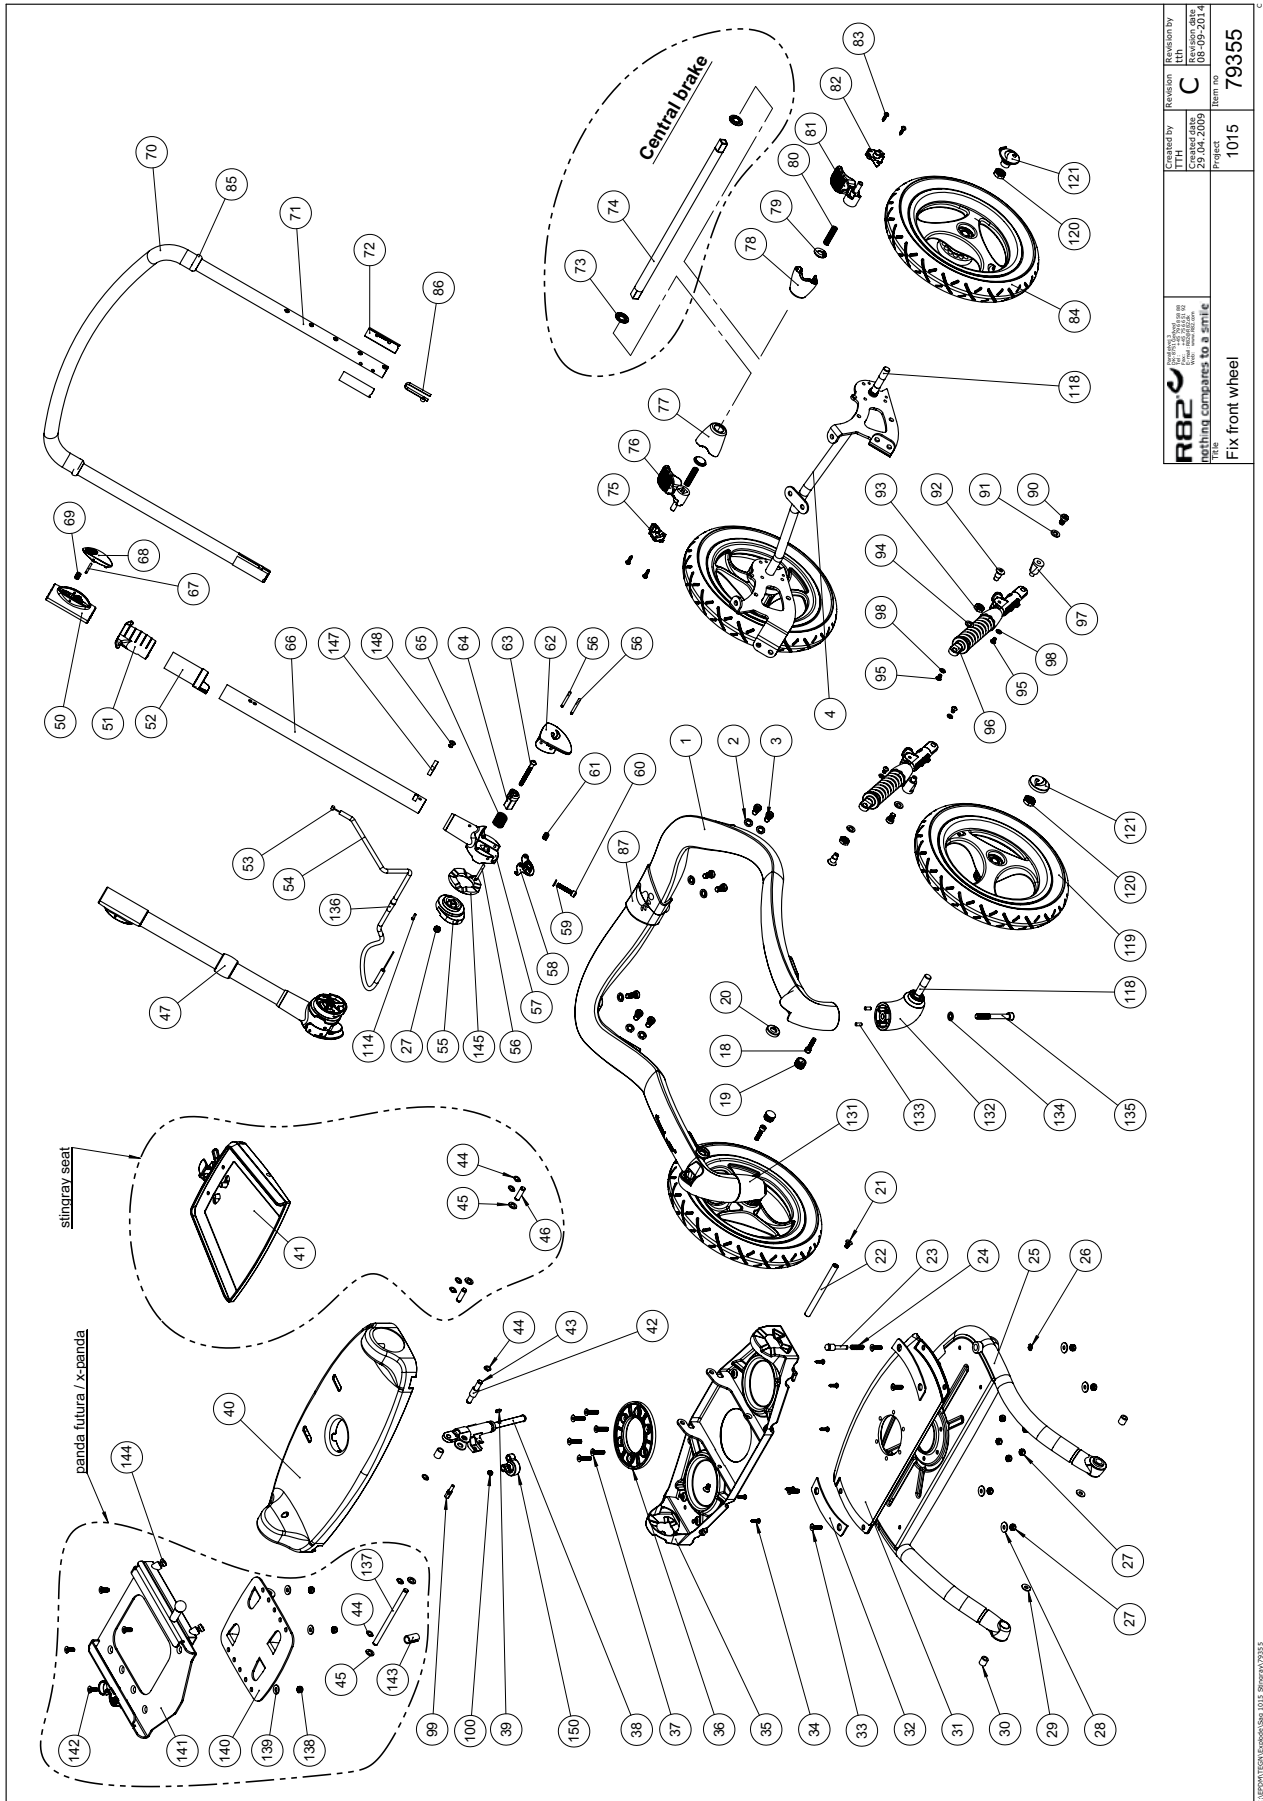

Created by	Revision	Revision by
	Created date	Revision date	Revision date
Title Fix front wheel		Project	Item no.
		1015	79355