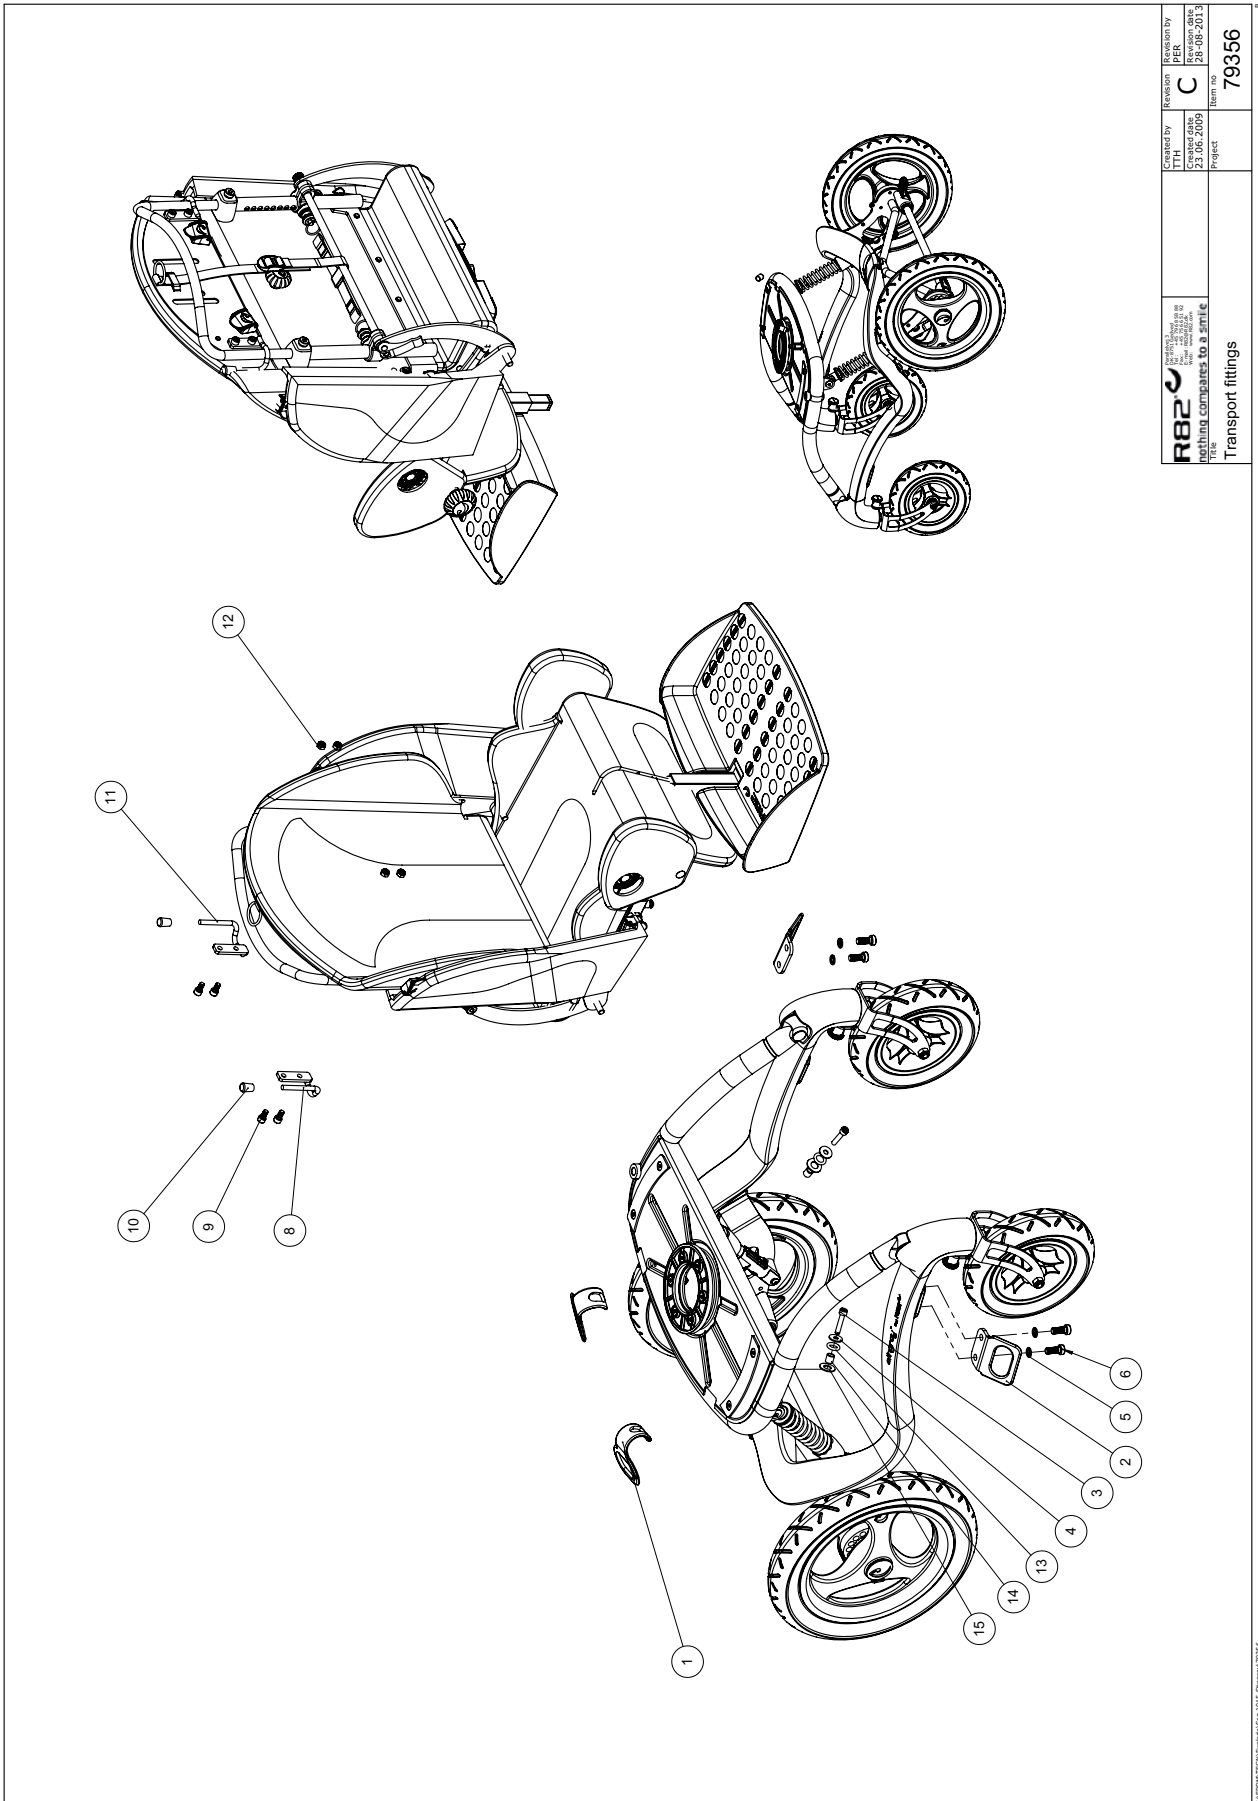

R82	Created by 23.06.2009	Revision C	Revision by 28.08.2013
	Created date 23.06.2009	Revision date 28.08.2013	Item no. 79356
nothing compares to a smile			Project Transport fittings

C:\Dokumenter\Kunden\2015 Stingray\79356