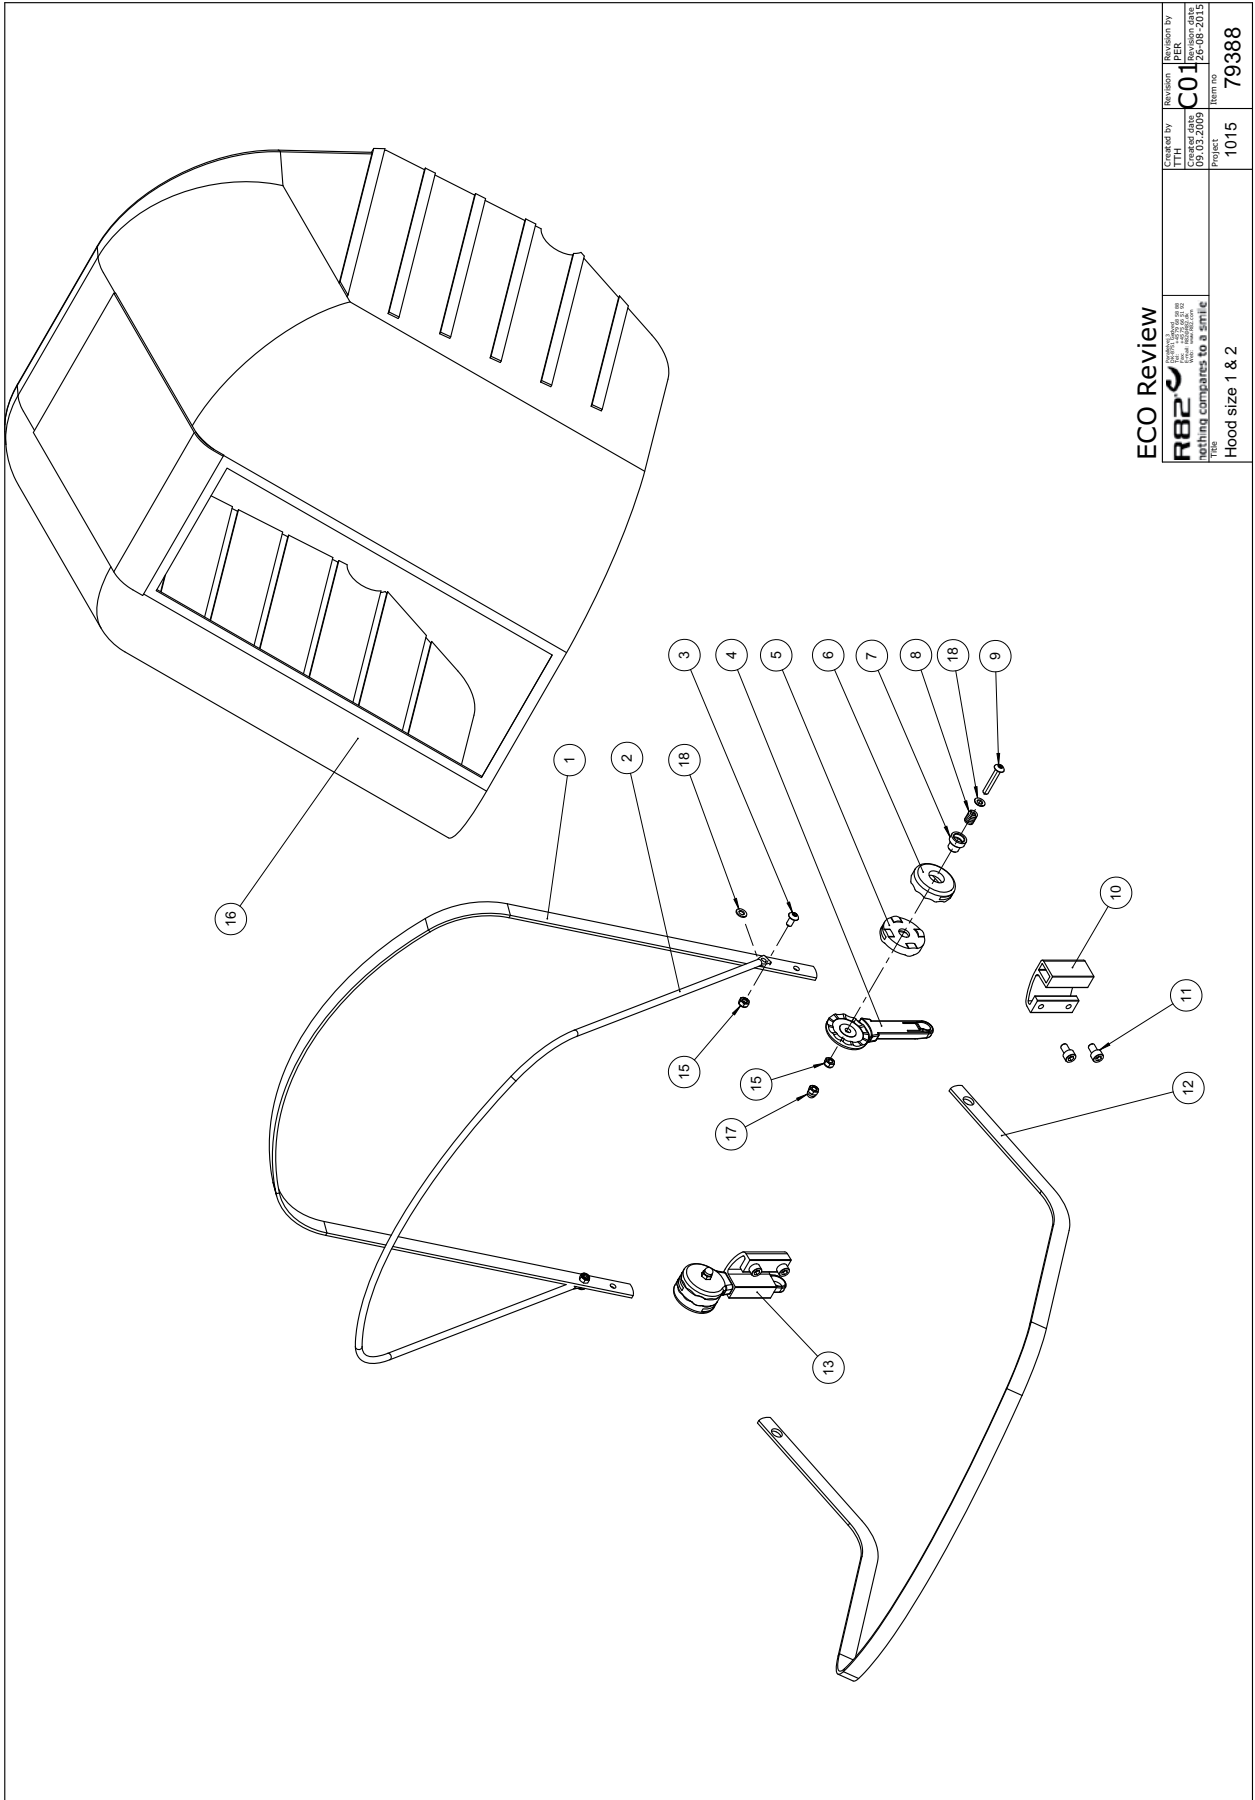

ECO Review

R82 For more information go to www.r82.dk Nothing compares to a smile!

Created by TTH	Reviewed by COJ	Approved by PER
Checked by Cristina Jørgensen 02.02.2015	Revision date 25.08.2015	Revision no. 79388
Part no. 1015		Item no. 79388
Hood size 1 & 2		

© JEPONTECH ApS 0118 Stingray 79388