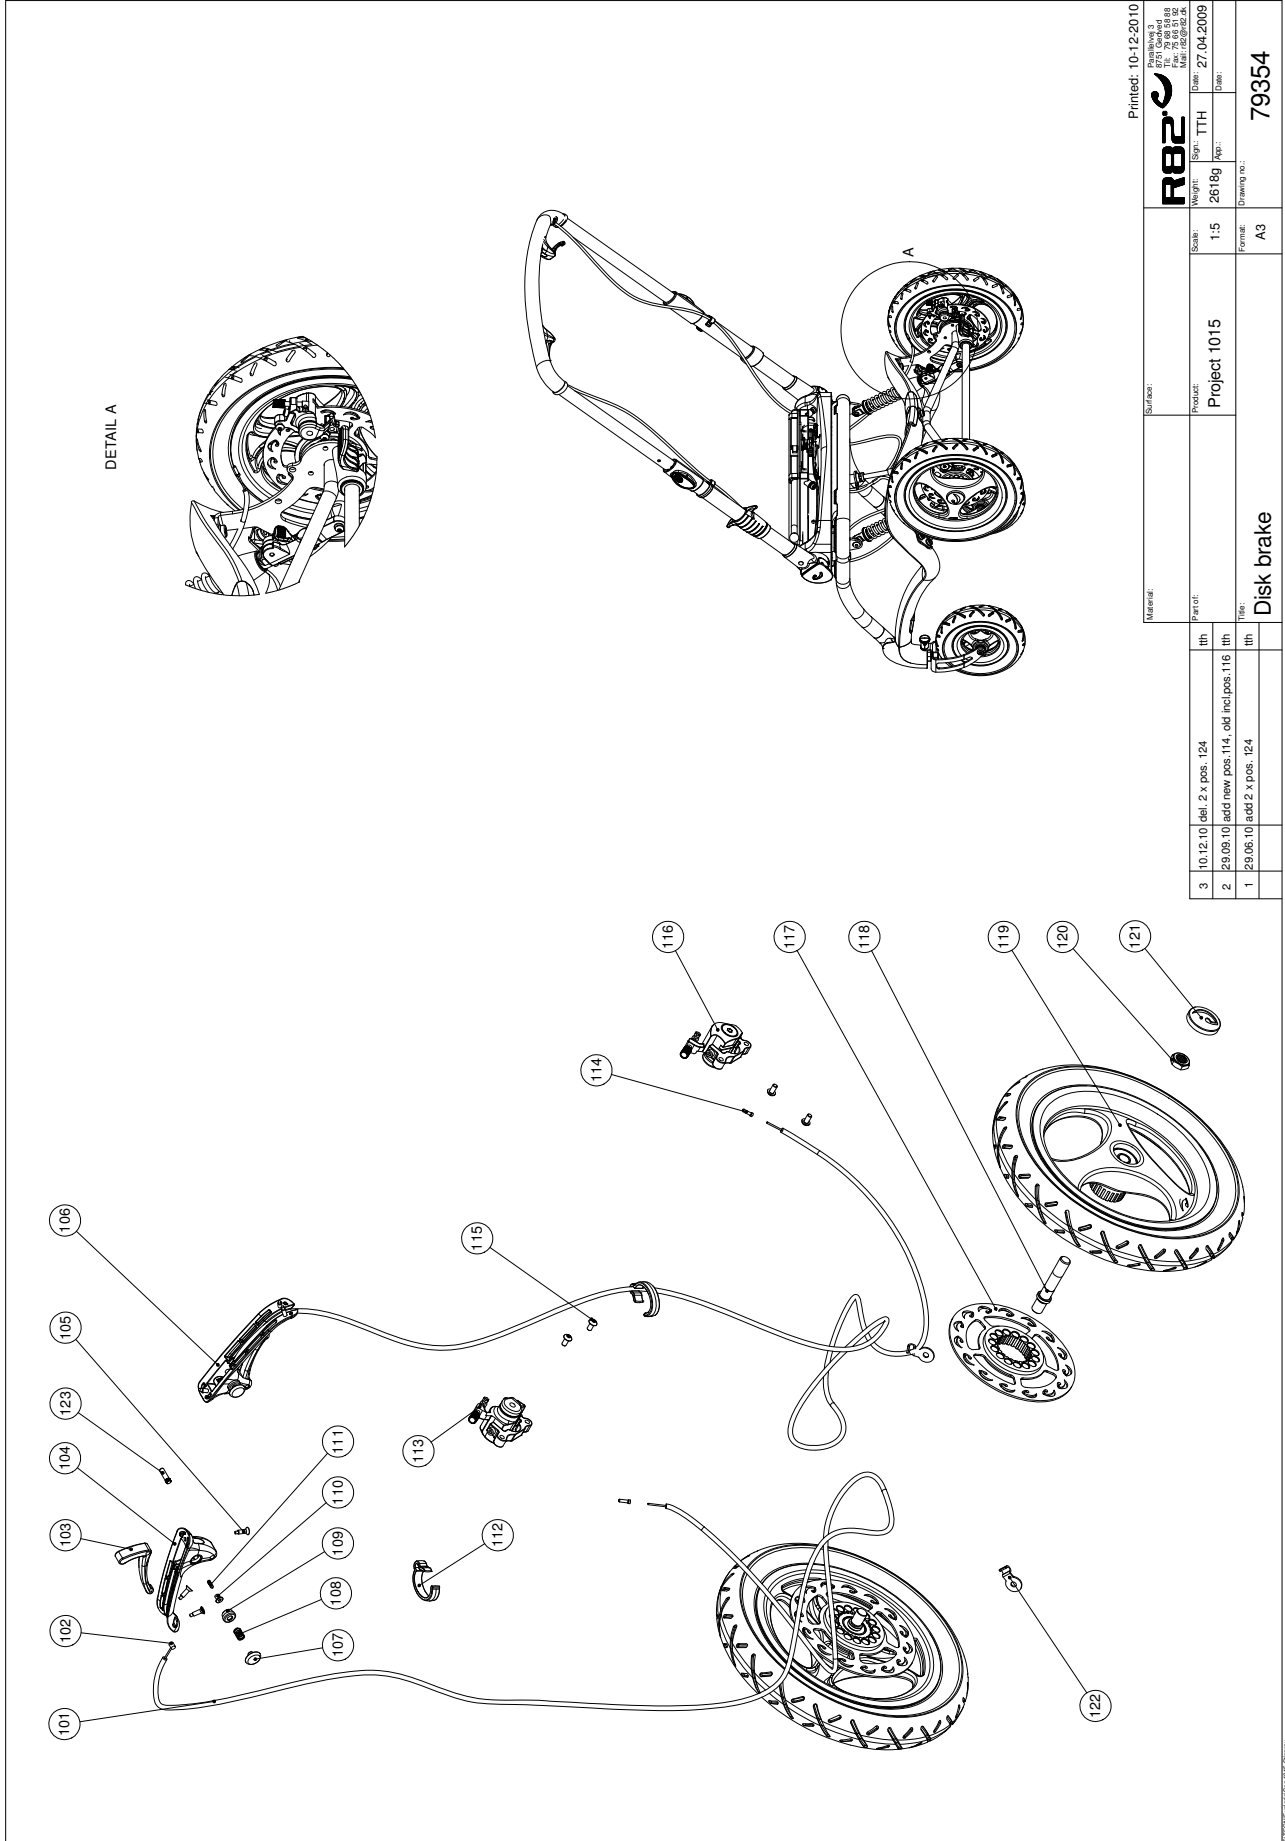

Printed: 10-12-2010

Material:		Surfaces:	
Part:		Product:	
3	10.12.10 del. 2 x pos. 124	1:5	26180
2	29.09.10 add new pos. 114, old incl.pos. 116	1:5	26180
1	29.06.10 add 2 x pos. 124	1:5	26180
Item:		Form:	
Disk brake		A3	
Drawing no.:		79354	

R82
R82 A/S
Parallelvej 3
8751 Gedved
Denmark
Tel: +45 79 68 51 92
Fax: +45 75 66 51 92
E-mail: r82@r82.dk
Web: www.r82.dk