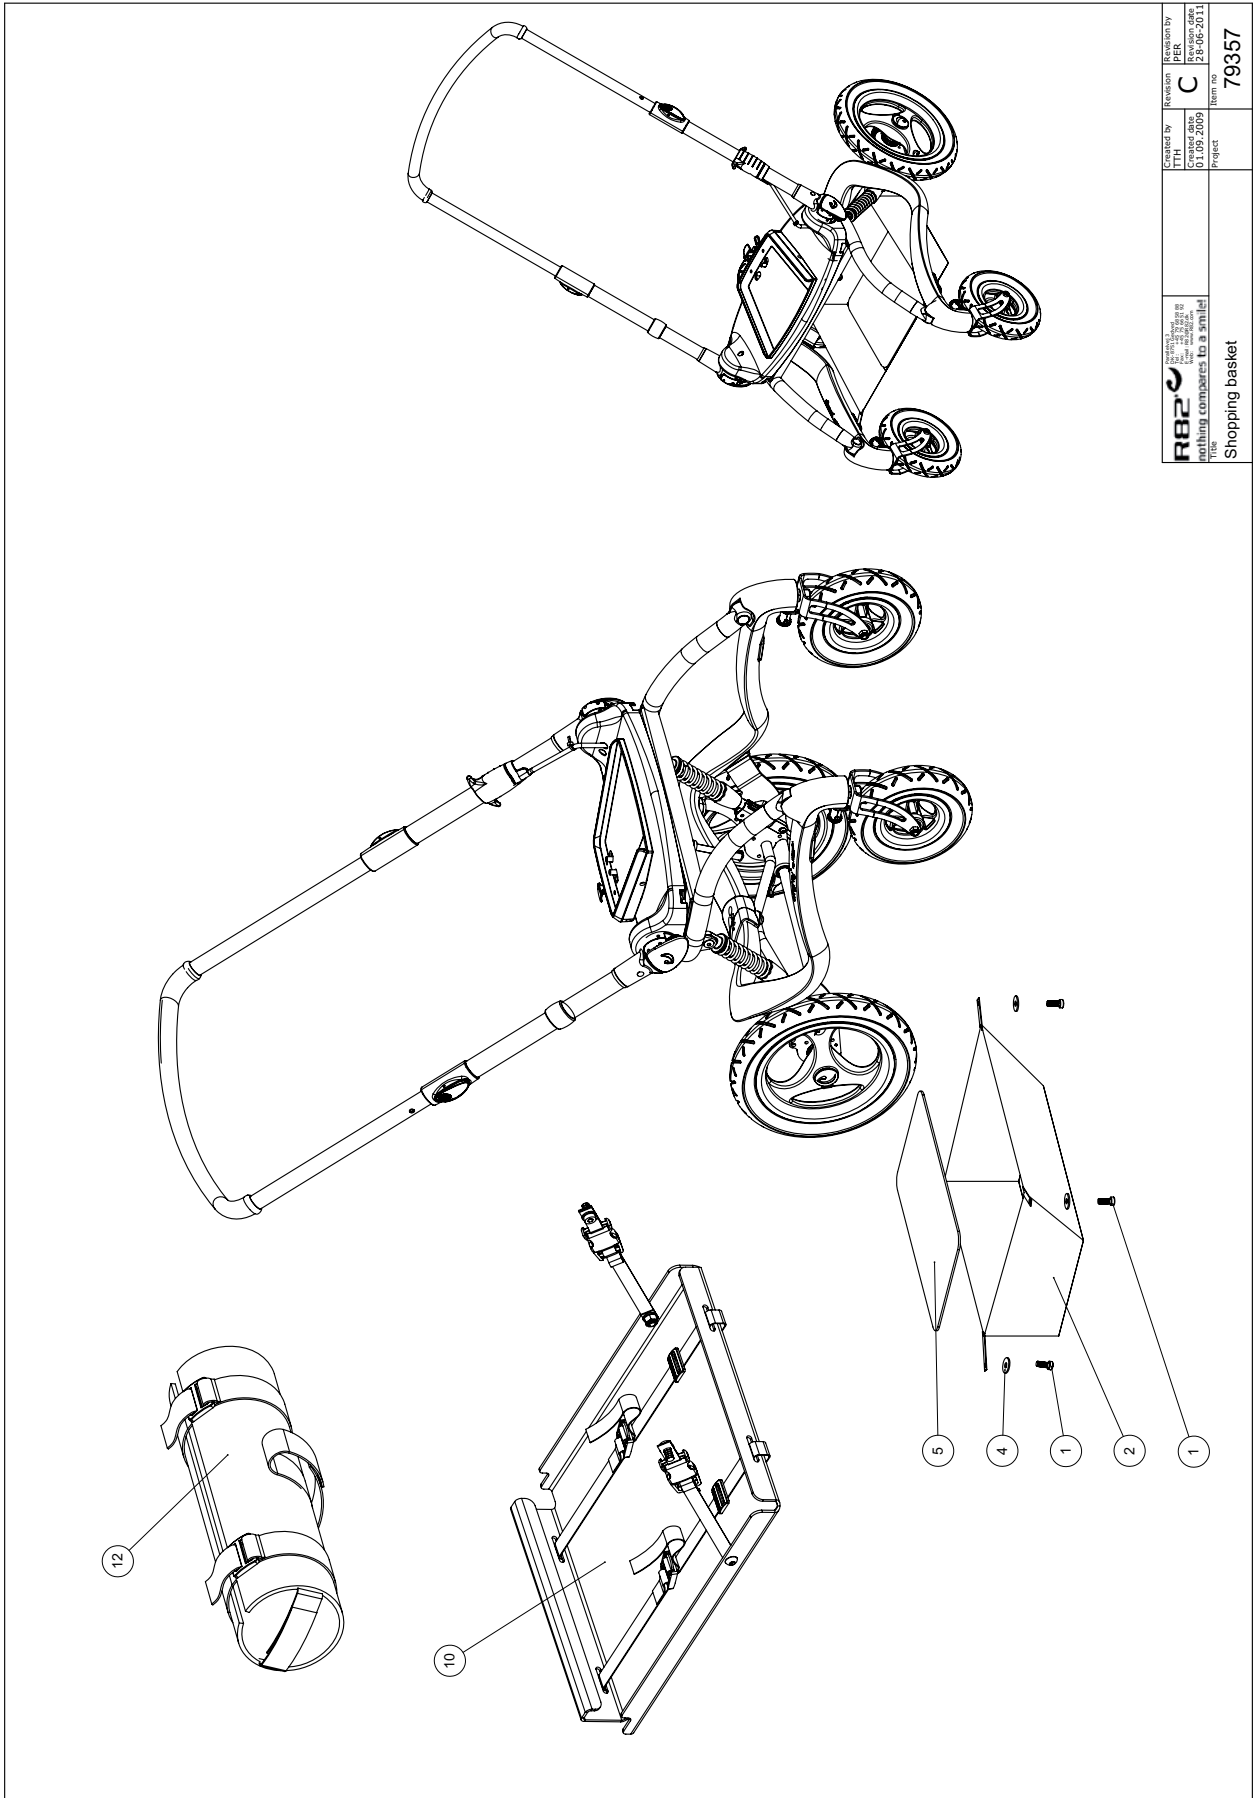

R82 A/S Parallelvej 3 8751 Gedved Denmark	Checked by TTH	Revision PER	Revision by PER
	Checked date 01.09.2009	Revision date 28.06.2011	Item no. 79357
Project Shopping basket