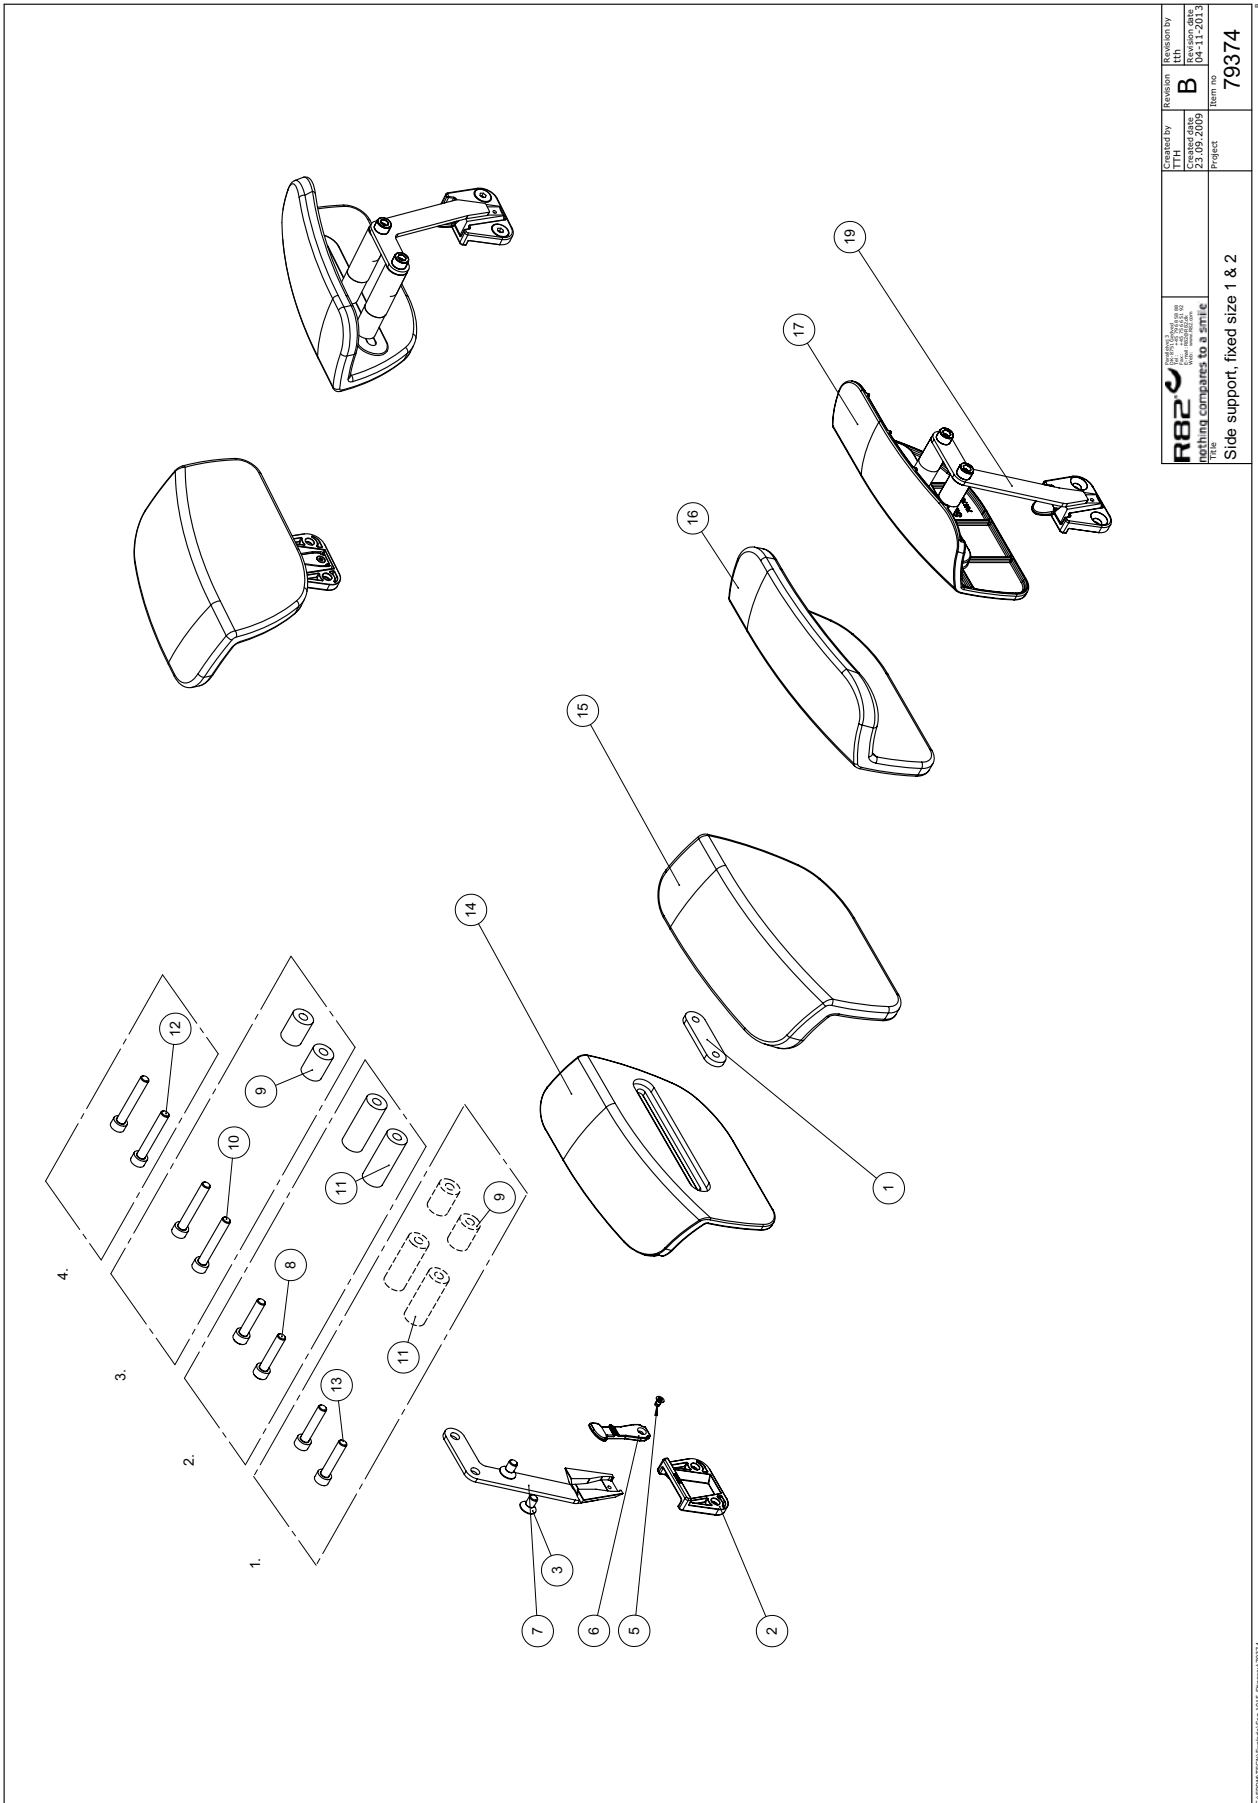

R82	Created by 23.09.2009	Revision B	Revision by 04-11-2013
	Created date 23.09.2009	Revision date 04-11-2013	Item no. 79374
Project Side support, fixed size 1 & 2		Item no. 79374